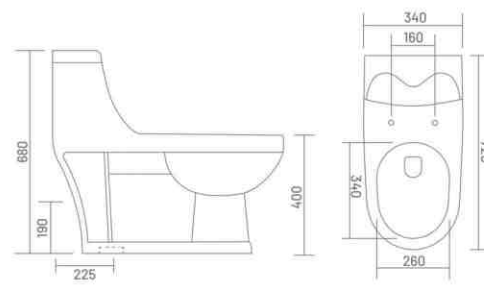

BABY - S

One Piece Closet
L 480 W 280 H 555
S Trap - 150mm(6")