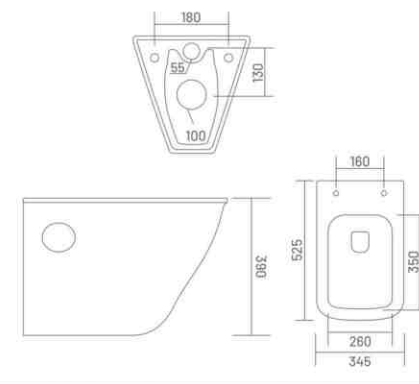

RIMLESS DESIGN **UF** UF SEAT COVER
PP PP SEAT COVER

KROMA (Rimless)

Wall Hung Closet
L 500 W 360 H 360