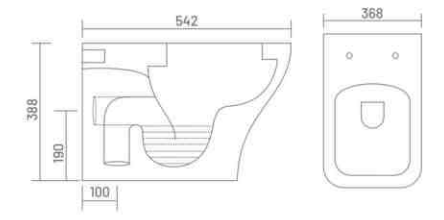

RIMLESS DESIGN
UF UF SEAT COVER
PP PP SEAT COVER

VIVA - S (Rimless)
Water Closet
L 540 W 350 H 400

UF UF SEAT COVER
PP PP SEAT COVER

RIMLESS DESIGN
PP PP SEAT COVER

KROSS - S (Rimless)
Water Closet
L 530 W 380 H 440

UF UF SEAT COVER
PP PP SEAT COVER

PP PP SEAT COVER

PP PP SEAT COVER