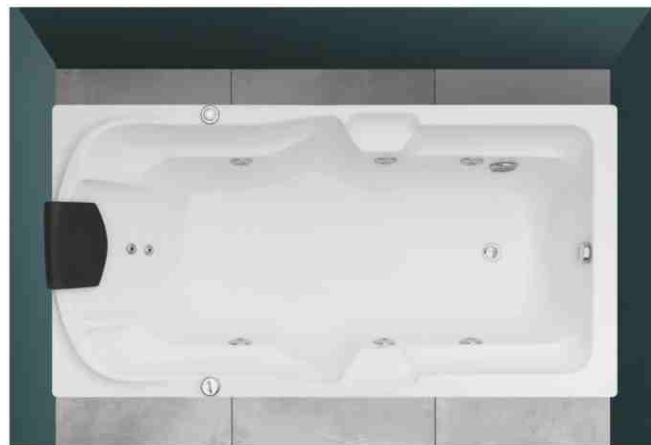

Optional Functions :

Bubble bath | Air pump 300 watt / 1 Pcs. | Bubble jet / 10 Pcs.

WBT-009 Length 1800mm Breadth 900mm Depth 400mm

CONFIGURATION

On-Off air switch	Drainage with overflow
Whirlpool water massage	1-side apron
Water pump 1.5HP / 1 Pcs.	MS stand / 1 Pcs.
Whirlpool massage jet big / 6 Pcs.	Pillow / 1 Pcs.
Whirlpool massage jet small / 2 Pcs.	White color
Underwater LED light	
Air-adjust valve for the power of massage	

Optional Functions :

Bubble bath | Air pump 300 watt / 1 Pcs. | Bubble jet / 10 Pcs.