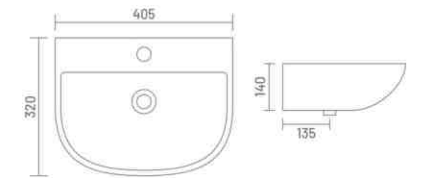

REAL

Wall Hung Basin
L 475 W 330 H 200