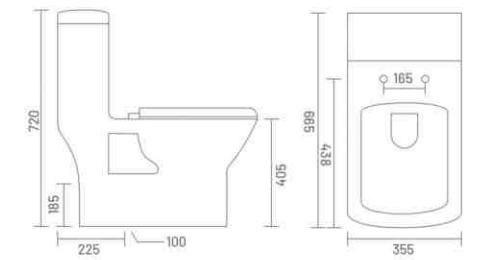

WASH DOWN FLUSH UF UF SEAT COVER
PP PP SEAT COVER

ROLEX - S

One Piece Closet
L 650 W 360 H 710
S Trap - 225mm(9")

WASH DOWN FLUSH PP PP SEAT COVER

CRYSTAL - S&P

One Piece Closet
L 710 W 375 H 740
S Trap - 100mm(4")
S Trap - 225mm(9")
S Trap - 300mm(12")
P Trap - 175mm

WASH DOWN FLUSH UF UF SEAT COVER
PP PP SEAT COVER

SPICE - S&P

One Piece Closet
L 665 W 350 H 735
S Trap - 225mm(9")
P Trap - 185mm

WASH DOWN FLUSH PP PP SEAT COVER

LORAS - S&P

One Piece Closet
L 665 W 355 H 720
S Trap - 225mm(9")
P Trap - 185mm

WASH DOWN FLUSH RIMLESS DESIGN
UF UF SEAT COVER PP PP SEAT COVER

VENUS - S (Rimless)

One Piece Closet
L 650 W 350 H 710
S Trap - 300mm(12")