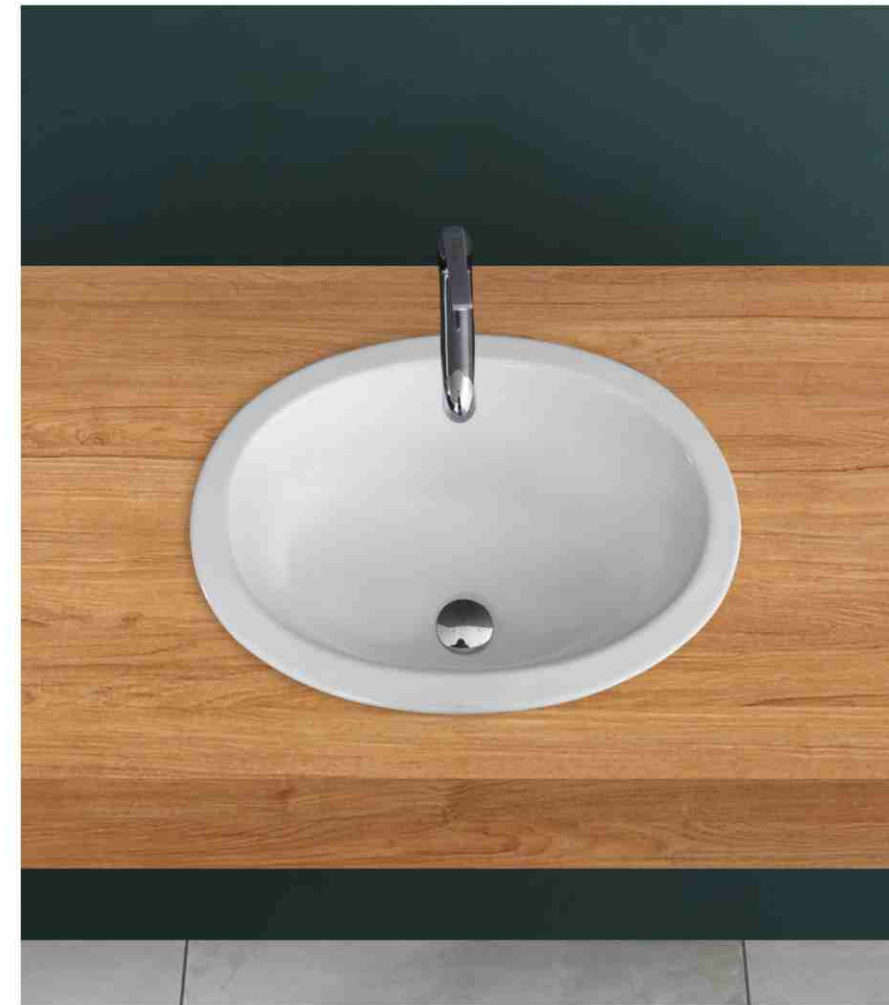

Table Top Basin  
L 525 W 440 H 140

**OMEGA**

Top Counter Basin  
L 625 W 480 H 170

the essence of tranquillity

**PRIME**

Top Counter Basin  
L 580 W 425 H 200

**IZOLA**

Under Counter Basin  
L 545 W 405 H 200