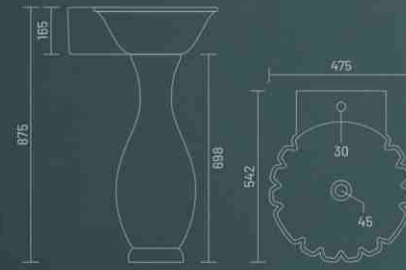

**MINI**

Wall Hung Closet  
L 485 W 350 H 350

redefine  
the spirit of  
panache

**SONY**

Wash Basin Pedestal  
L 542 W 475 H 875

glory of  
exotic  
glamour

**SONICA**

Wash Basin Pedestal  
L 542 W 475 H 925