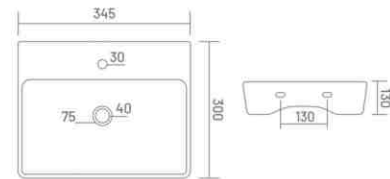

NANO

Wall Hung Basin
L 380 W 300 H 190