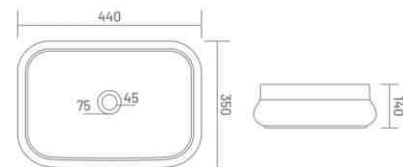

THIN RIM DESIGN

BERLIN

Table Top Basin
L 400 W 400 H 135