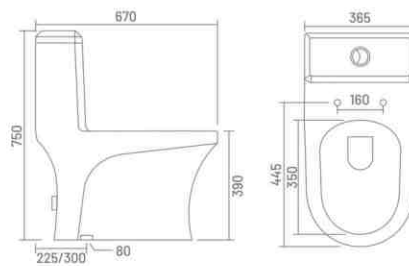

- 5D FLUSH
- RIMLESS DESIGN
- SYPHONIC FLUSH
- UF SEAT COVER
- **PP** PP SEAT COVER

ALASKA - S

One Piece Closet
L 670 W 375 H 740
S Trap - 225mm(9")
S Trap - 300mm(12")

- 5D FLUSH
- RIMLESS DESIGN
- SYPHONIC FLUSH
- UF SEAT COVER
- **PP** PP SEAT COVER

RADO - S

One Piece Closet
L 670 W 360 H 740
S Trap - 225mm(9")
S Trap - 300mm(12")

- RIMLESS DESIGN
- SYPHONIC FLUSH
- TORNADO FLUSH
- UF SEAT COVER
- **PP** PP SEAT COVER

LAVA - S

One Piece Closet
L 670 W 365 H 750
S Trap - 225mm(9")
S Trap - 300mm(12")

- 4D FLUSH
- RIMLESS DESIGN
- SYPHONIC FLUSH
- TORNADO FLUSH
- **PP** PP SEAT COVER

VOLVO - S

One Piece Closet
L 720 W 376 H 794
S Trap - 225mm(9")

- 4D FLUSH
- RIMLESS DESIGN
- SYPHONIC FLUSH
- UF SEAT COVER
- **PP** PP SEAT COVER

CARNIVAL - S

One Piece Closet
L 670 W 360 H 770
S Trap - 225mm(9")