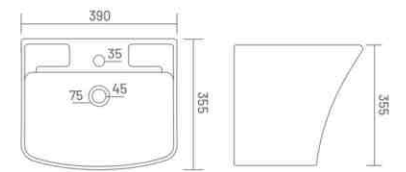

PROTON

One Piece Basin
L 400 W 385 H 280