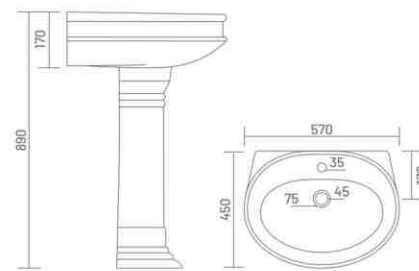

**MARK**

Wash Basin Pedestal  
L 425 W 300 H 730

**SERENA**

Wash Basin Pedestal  
L 590 W 480 H 945

**SANDY**

Wash Basin Pedestal  
L 570 W 450 H 890

**CLASSIC**

Wash Basin Pedestal  
L 570 W 445 H 845