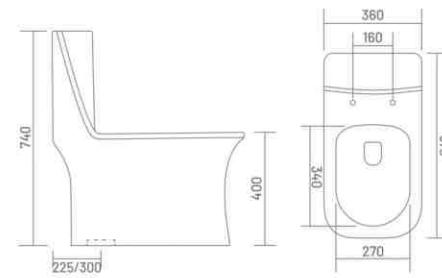

**ALASKA - S**

One Piece Closet  
L 670 W 375 H 740  
S Trap - 225mm(9")  
S Trap - 300mm(12")

- 5D FLUSH
- RIMLESS DESIGN
- SYPHONIC FLUSH
- UF SEAT COVER
- PP** PP SEAT COVER

**RADO - S**

One Piece Closet  
L 670 W 360 H 740  
S Trap - 225mm(9")  
S Trap - 300mm(12")