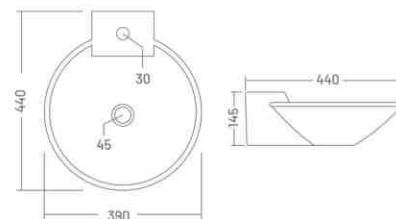

AVVIO

Wall Hung Basin
L 470 W 325 H 120