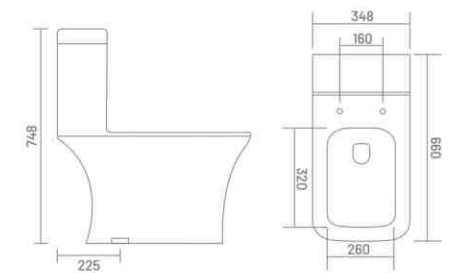

PAJERO - S&P

One Piece Closet
L 660 W 348 H 748
S Trap - 225mm(9")
P Trap - 185mm