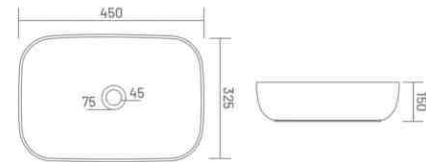

THIN RIM DESIGN

COMPACT

Table Top Basin
L 350 W 350 H 140