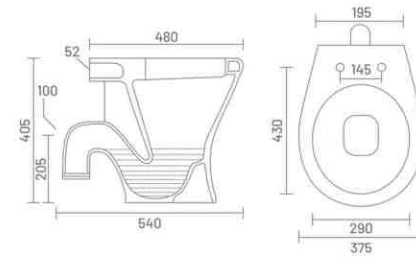

**PP** PP SEAT COVER

**POPO - S**  
Water Closet  
L 515 W 375 H 428

**PP** PP SEAT COVER

**COCO - S**  
Water Closet  
L 505 W 355 H 405

**CLASSIC - S**

Water Closet  
L 540 W 375 H 405

**CLASSIC - P**

Water Closet  
L 540 W 375 H 405