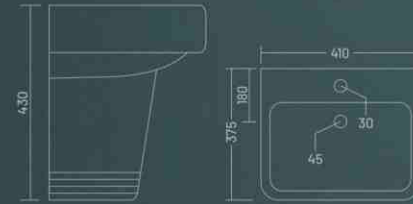

ADDY

Wash Basin Half Pedestal
L 410 W 375 H 430

shaping
new
creativity