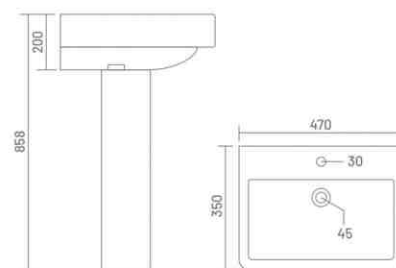

FLORA

Wash Basin Pedestal
L 470 W 300 H 858