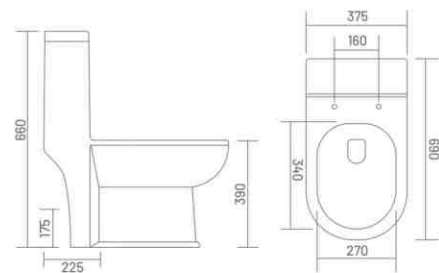

WASH DOWN FLUSH UF UF SEAT COVER  
PP PP SEAT COVER

**LARRA - S**

One Piece Closet  
L 690 W 345 H 725  
S Trap - 225mm(9")

RIMLESS DESIGN WASH DOWN FLUSH  
UF UF SEAT COVER PP PP SEAT COVER

**LEXUS - S&P (Rimless)**