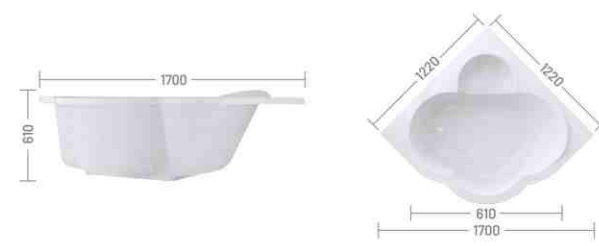

**WBT-003** Length 1840mm  
Breadth 915mm  
Depth 410mm  
Waste Hole Distance from wall 350mm

**WBT-004** Length 1680mm  
Breadth 760mm  
Depth 390mm  
Waste Hole Distance from wall 340mm

**WBT-005** Length 1525mm  
Breadth 760mm  
Depth 405mm  
Waste Hole Distance from wall 350mm