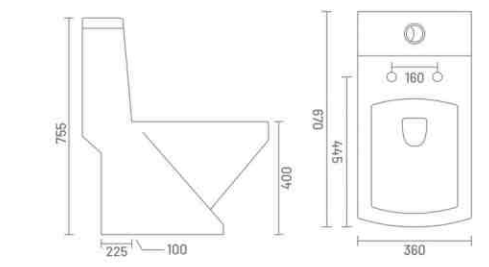

PP SEAT COVER

**ALIS - S&P (Rimless)**

One Piece Closet  
L 670 W 375 H 740  
S Trap - 225mm(9")  
P Trap - 190mm

WASH DOWN FLUSH

PP SEAT COVER

**FUSION - S**

One Piece Closet  
L 670 W 360 H 755  
S Trap - 225mm(9")