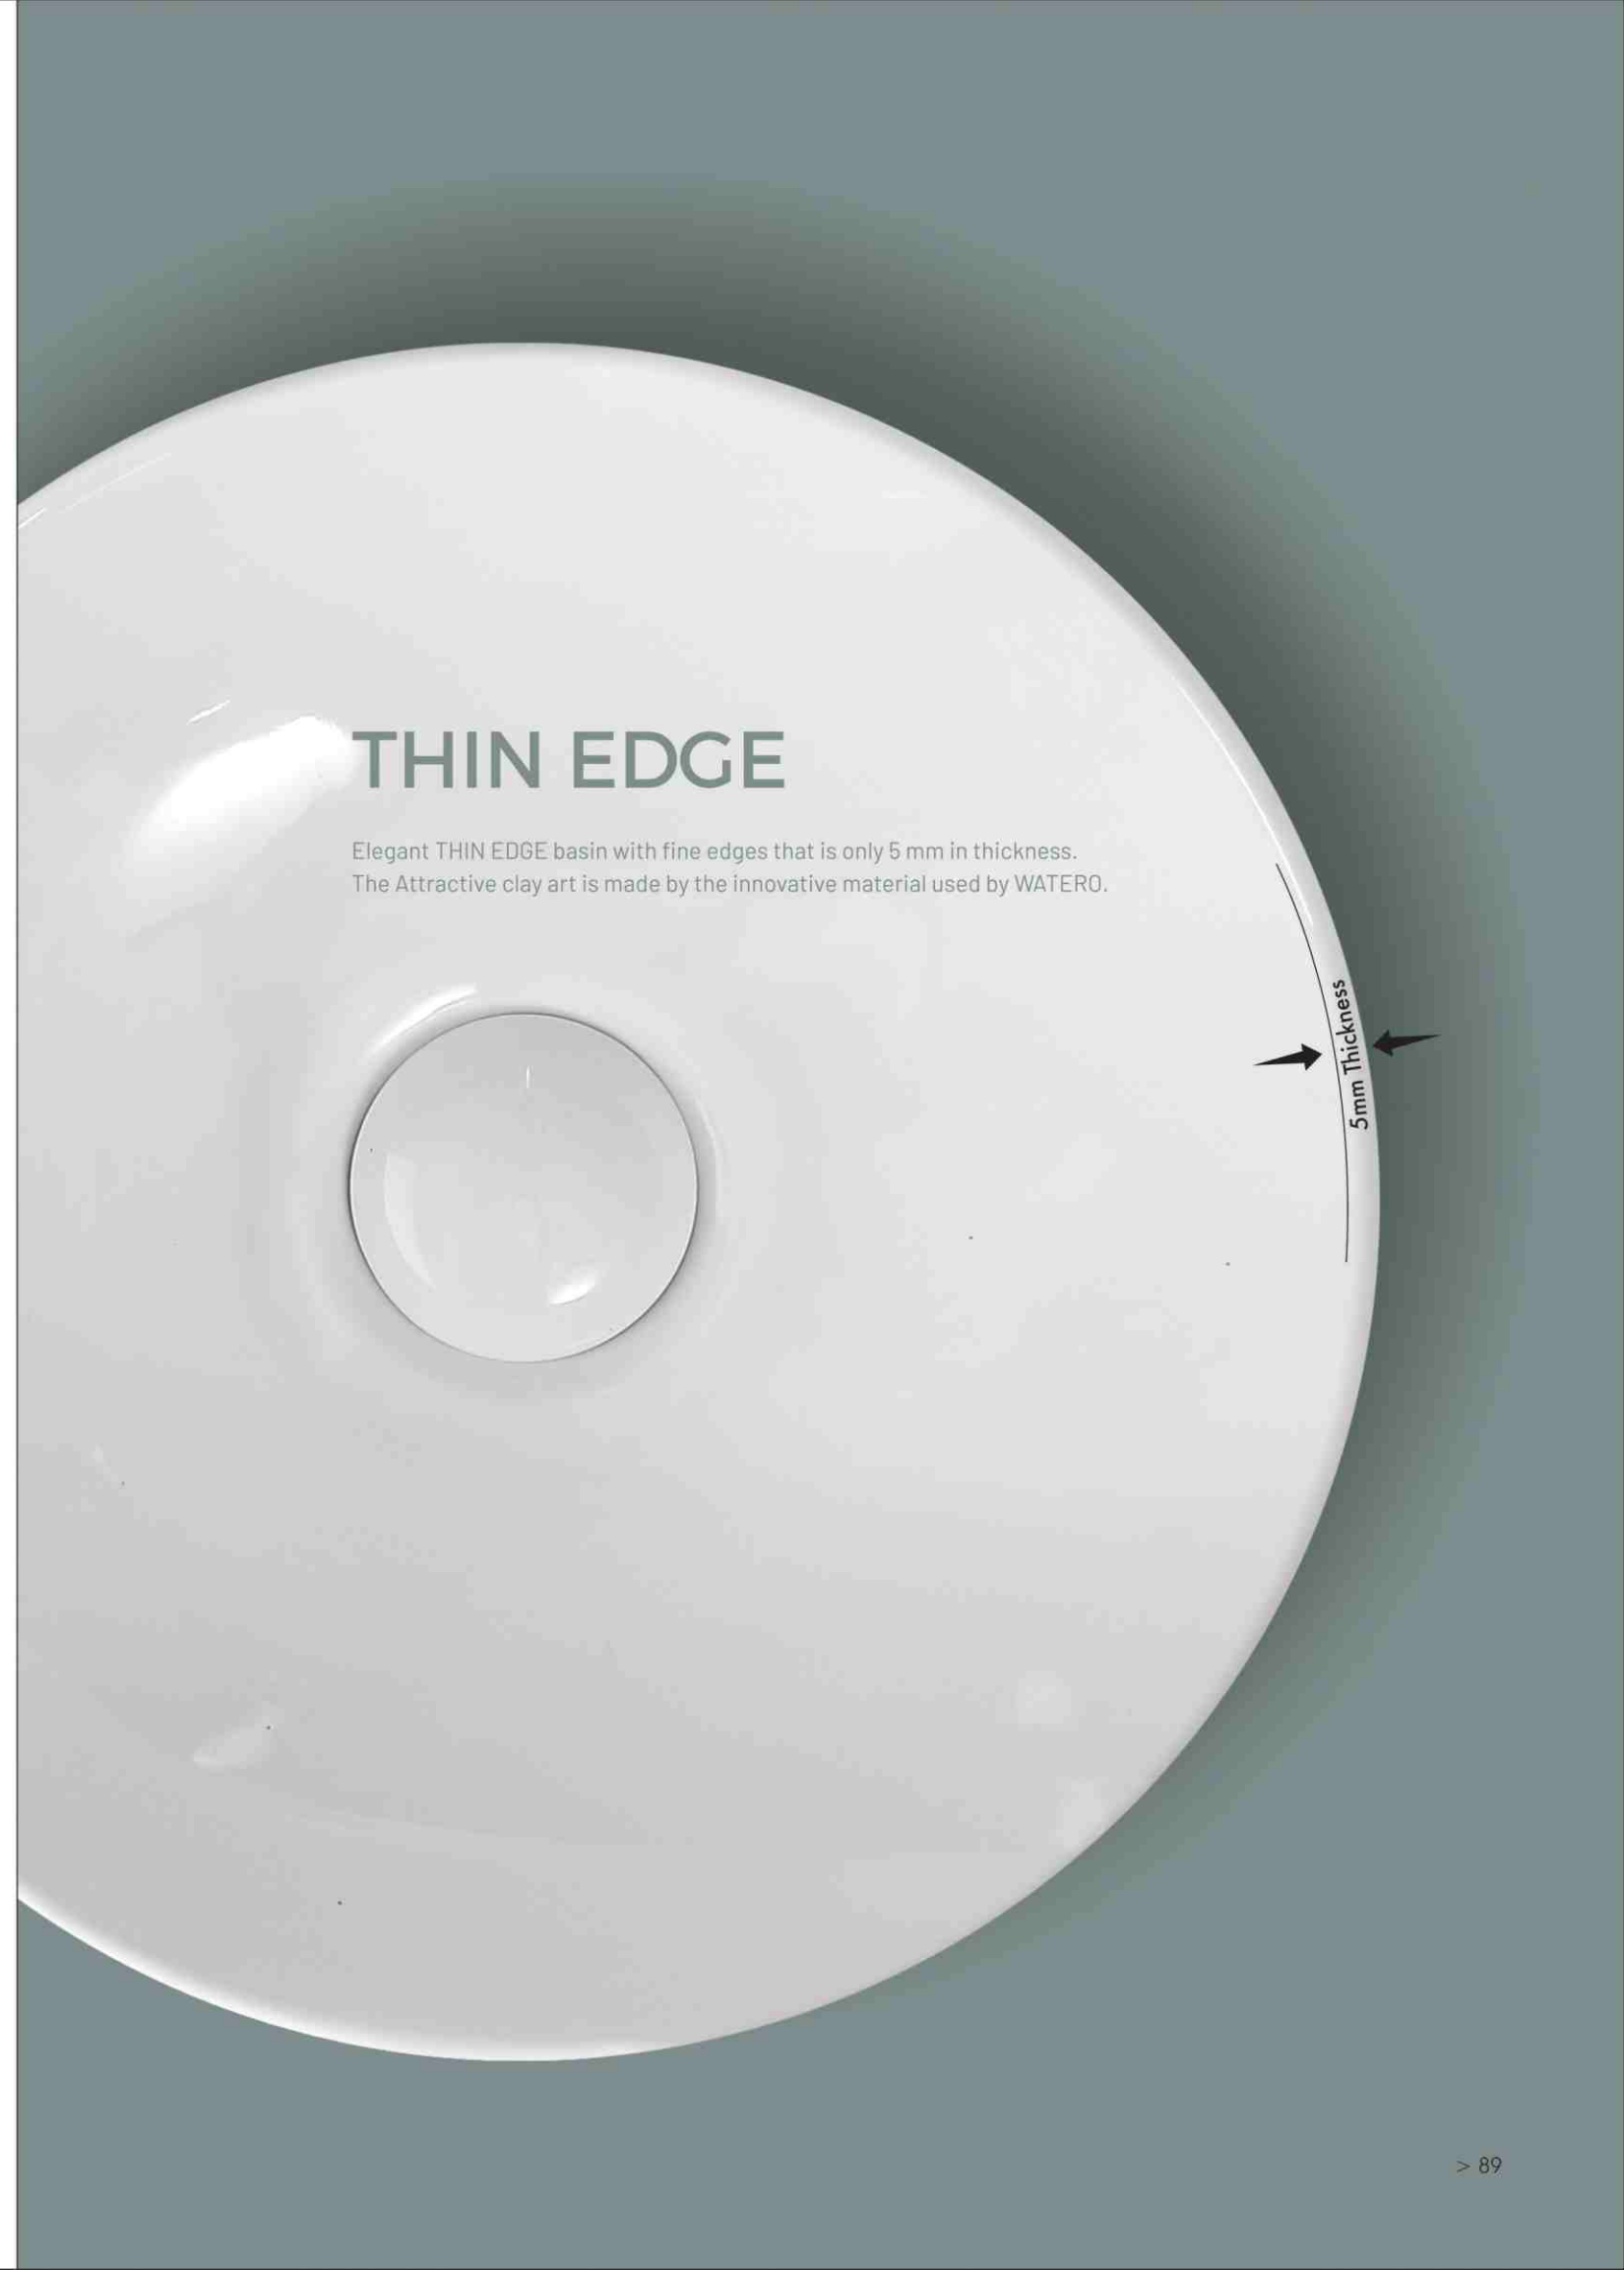

**BREVA CORNER**

Wall Hung Basin  
L 380 W 380 H 200

**THIN EDGE**

Elegant THIN EDGE basin with fine edges that is only 5 mm in thickness.  
The Attractive clay art is made by the innovative material used by WATERO.