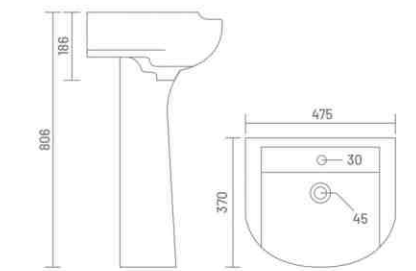

**SOBER**

Wash Basin Pedestal  
L 560 W 430 H 830

**LEXO**

Wash Basin Pedestal  
L 520 W 390 H 830

**ERAS**

Wash Basin Pedestal  
L 475 W 370 H 806

driving  
uniqueness  
in design

**ADDY**