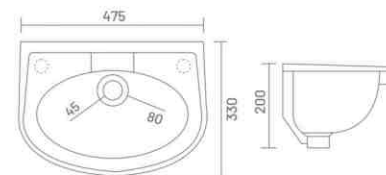

ERAS

Wall Hung Basin
L 485 W 370 H 185