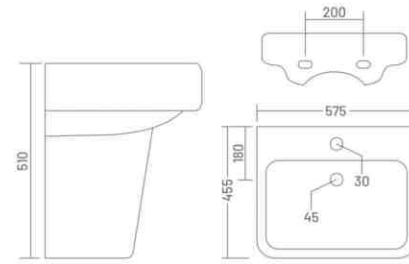

**KITE**

Wash Basin Half Pedestal  
L 570 W 495 H 460

**ADEL**

Wash Basin Half Pedestal  
L 575 W 455 H 510

**SOBER**

Wash Basin Half Pedestal  
L 560 W 430 H 480

**LORAS**

Wash Basin Half Pedestal  
L 565 W 425 H 510