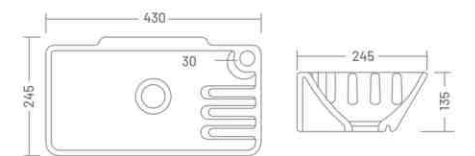

**CUBA**

Wall Hung Basin  
L 345 W 300 H 130

**NANO**

Wall Hung Basin  
L 380 W 300 H 190

**ROSY**

Wall Hung Basin  
L 315 W 300 H 125

**KENZO**

Wall Hung Basin  
L 430 W 245 H 135