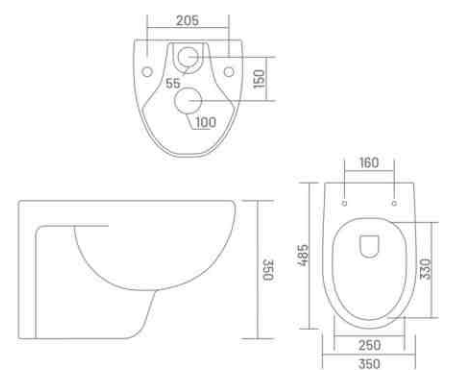

**MINI**

Wall Hung Closet  
L 485 W 350 H 350

redefine  
the spirit of  
panache

**SONY**

Wash Basin Pedestal  
L 542 W 475 H 875

glory of  
exotic  
glamour

**SONICA**

Wash Basin Pedestal  
L 542 W 475 H 925