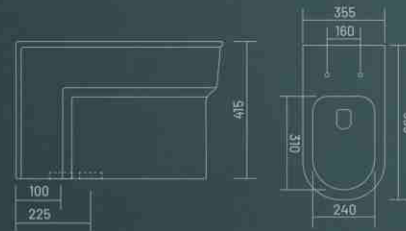

BIBA (Syphonic)

Water Closet
L 595 W 355 H 415

4D
FLUSH

RIMLESS
DESIGN

SYPHONIC
FLUSH

UF SEAT
COVER

PP SEAT
COVER