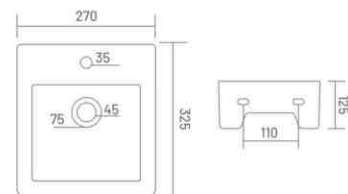

CANDY

Wall Hung Basin
L 380 W 265 H 125