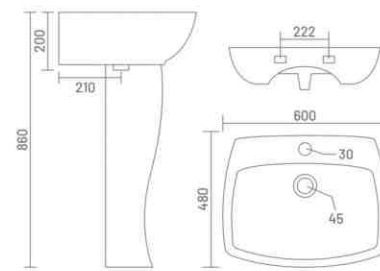

**LYRA**

Wash Basin Pedestal  
L 425 W 400 H 850

**CUBIC**

Wash Basin Pedestal  
L 425 W 340 H 830

**ADDY**

Wash Basin Pedestal  
L 410 W 360 H 830

**SIMON**

Wash Basin Pedestal  
L 600 W 480 H 860