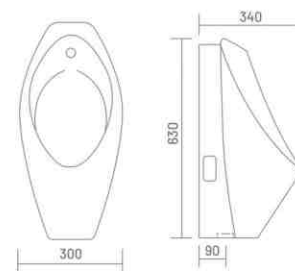

EURO URINAL
(Regular / Blind Installation)

Urinal
L 330 W 300 H 650

URINAL SENSOR