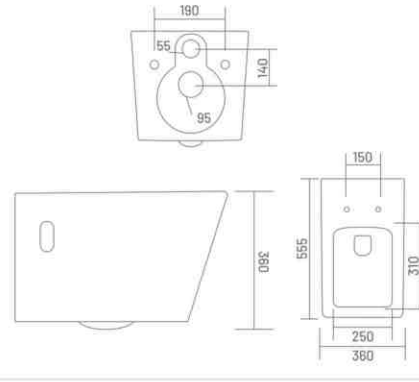

Wall Hung Closet  
L 500 W 360 H 340

**PP** PP SEAT COVER

**ITALO**

Wall Hung Closet  
L 555 W 360 H 360

**RIMLESS DESIGN** **UF** UF SEAT COVER  
**PP** PP SEAT COVER

**THAR (Rimless)**

Wall Hung Closet  
L 495 W 360 H 360