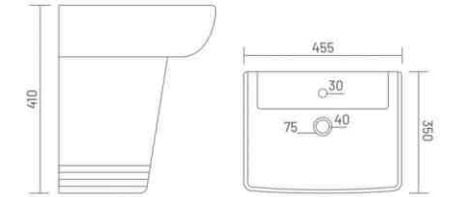

TORUS

Wash Basin Half Pedestal
L 510 W 430 H 420