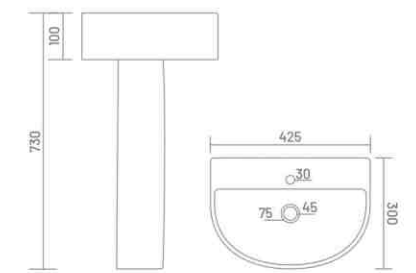

Wash Basin Pedestal
L 575 W 410 H 790

Wash Basin Pedestal
L 465 W 330 H 780

Wash Basin Pedestal
L 525 W 440 H 780

Wash Basin Pedestal
L 450 W 300 H 780

Wash Basin Pedestal
L 525 W 410 H 805

Wash Basin Pedestal
L 425 W 300 H 730