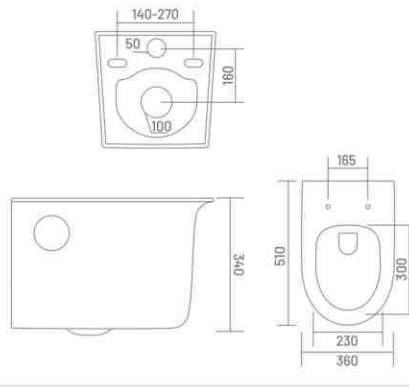

RIMLESS DESIGN
UF UF SEAT COVER
PP PP SEAT COVER

KAIZEN (Rimless)

Wall Hung Closet
L 500 W 370 H 360