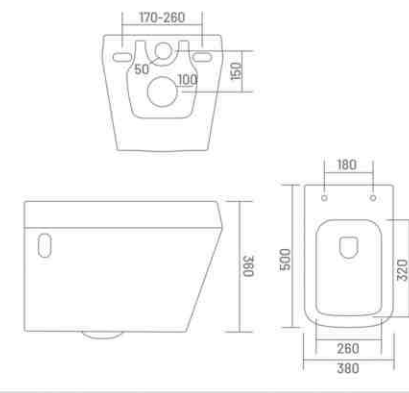

**CURVE (Rimless)**

Wall Hung Closet  
L 510 W 360 H 340

RIMLESS DESIGN  
**UF** UF SEAT COVER  
**PP** PP SEAT COVER

**KAIZEN (Rimless)**

Wall Hung Closet  
L 500 W 370 H 360

**UF** UF SEAT COVER  
**PP** PP SEAT COVER