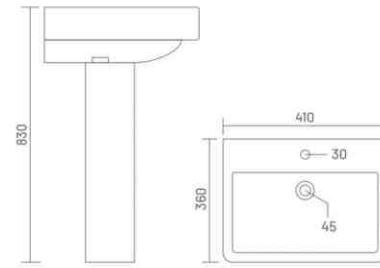

**LYRA**

Wash Basin Pedestal  
L 425 W 400 H 850

**CUBIC**

Wash Basin Pedestal  
L 425 W 340 H 830

**ADDY**

Wash Basin Pedestal  
L 410 W 360 H 830

**SIMON**

Wash Basin Pedestal  
L 600 W 480 H 860