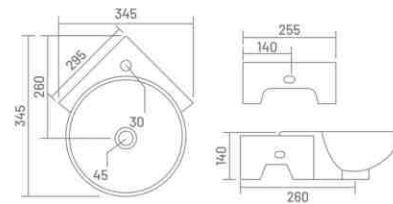

**BREVA CORNER**

Wall Hung Basin  
L 380 W 380 H 200

**THIN EDGE**

Elegant THIN EDGE basin with fine edges that is only 5 mm in thickness.  
The Attractive clay art is made by the innovative material used by WATERO.