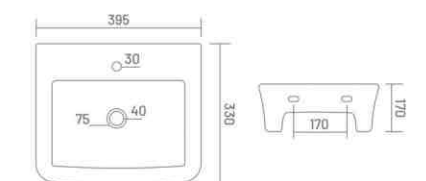

**CUBIC**

Wall Hung Basin  
L 430 W 335 H 130

**ALEXA**

Wall Hung Basin  
L 465 W 325 H 140

**ROMA**

Wall Hung Basin  
L 360 W 360 H 150

**RIVA**

Wall Hung Basin  
L 395 W 330 H 170