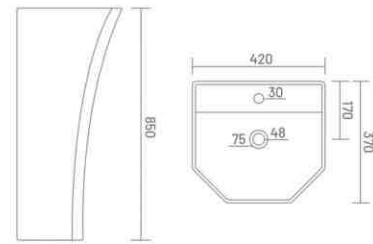

AUDI

One Piece Basin
L 420 W 370 H 850