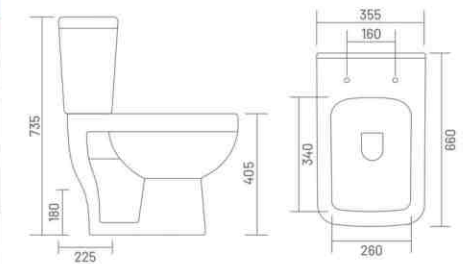

JACK - S&P

Two Piece Closet
L 660 W 355 H 735
S Trap - 225mm(9")
P Trap - 180mm