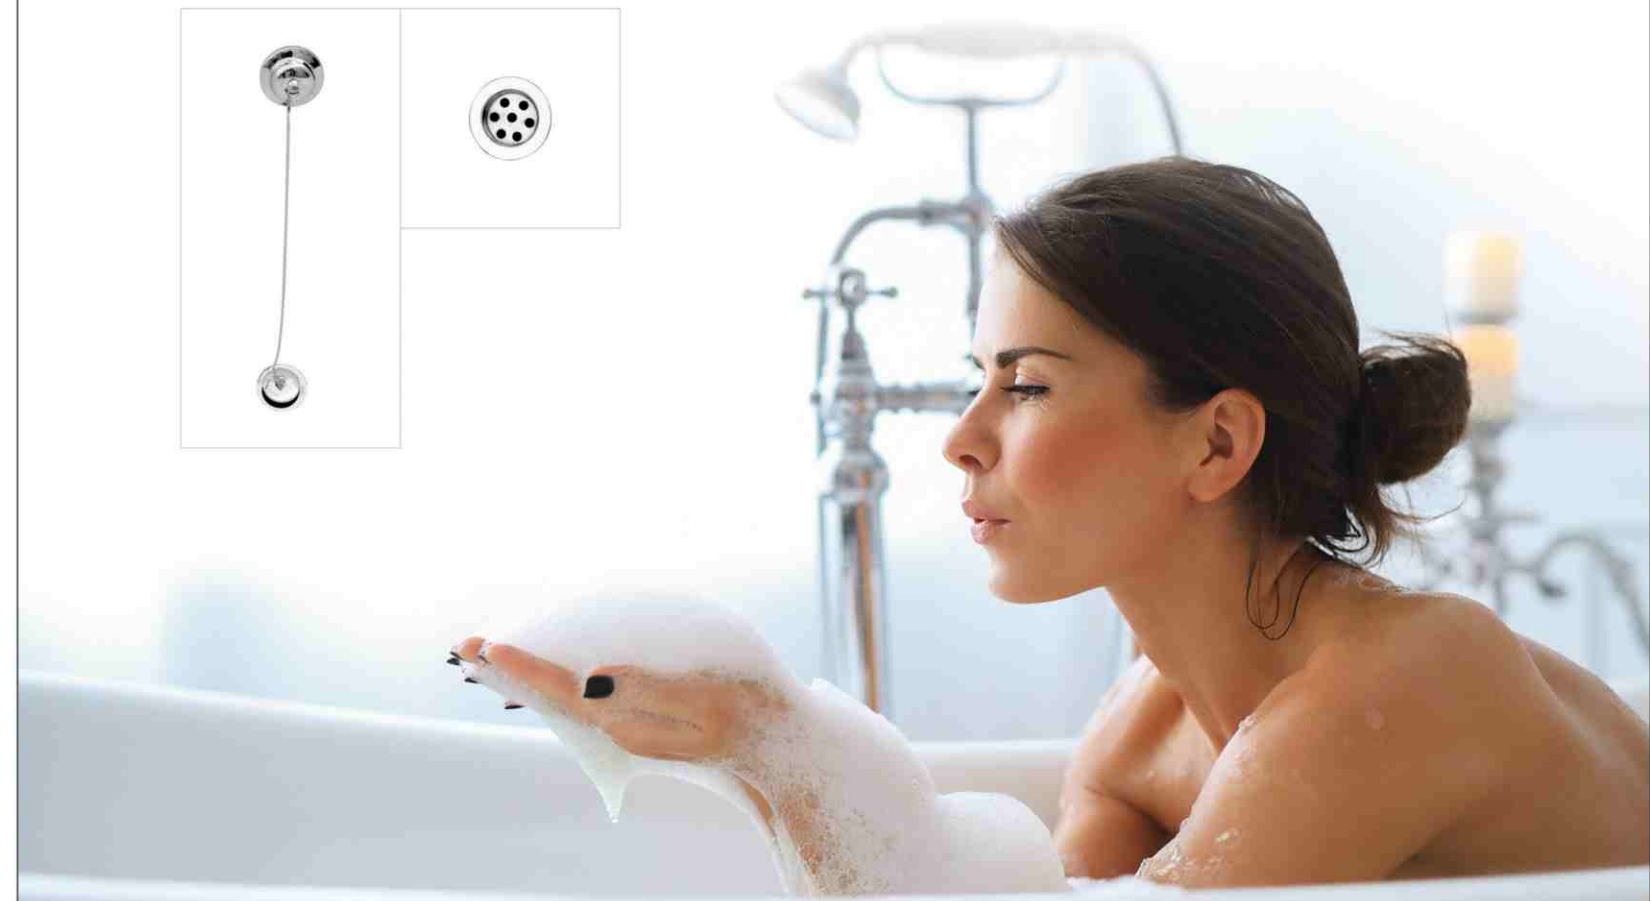

**WBT-006** Length 1370mm  
Breadth 760mm  
Depth 415mm  
Waste Hole Distance from wall 410mm

**BATH TUB ACCESSORIES**

**WBT-007** Length 1800mm Breadth 900mm Depth 500mm  
Massage With Bubble Bath

**CONFIGURATION**