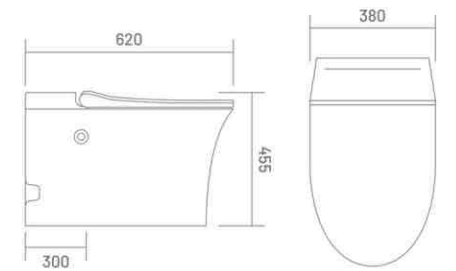

## WIS-SMART 102

Pulse Tankless Toilet  
L 680 W 420 H 490  
S-trap 300mm(12") rounghing-in