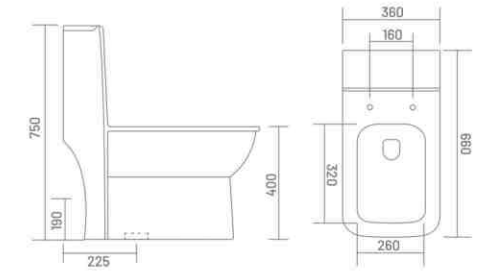

WASH DOWN FLUSH

UF SEAT COVER

PP SEAT COVER

**ORCHID - S&P (Rimless)**

One Piece Closet  
L 660 W 360 H 750  
S Trap - 225mm(9")  
P Trap - 190mm

RIMLESS DESIGN

WASH DOWN FLUSH

UF SEAT COVER