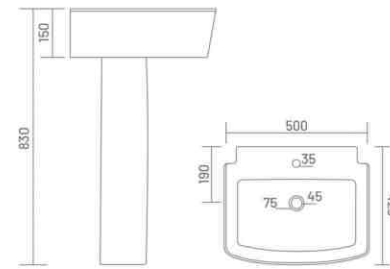

SCALA

Wash Basin Pedestal
L 500 W 425 H 830