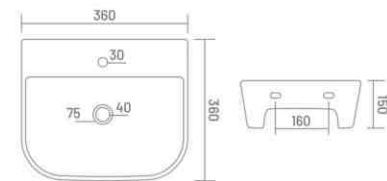

ROMA

Table Top Basin
L 360 W 360 H 150

THIN RIM
DESIGN