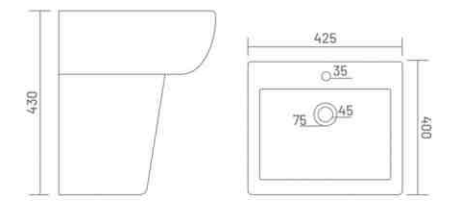

**PLANO**

Wash Basin Half Pedestal  
L 455 W 350 H 410

**TORUS**

Wash Basin Half Pedestal  
L 510 W 430 H 420

**LYRA**

Wash Basin Half Pedestal  
L 425 W 400 H 430

**ALEXA**

Wash Basin Half Pedestal  
L 465 W 325 H 410