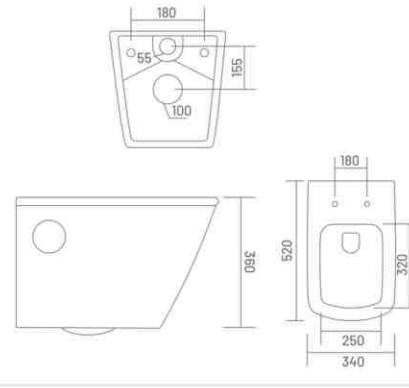

**ESTELLA**

Wall Hung Closet  
L 530 W 390 H 370

RIMLESS DESIGN  
**UF** UF SEAT COVER  
**PP** PP SEAT COVER

**BELLA (Rimless)**  
(Regular / Blind Installation)

Wall Hung Closet  
L 510 W 340 H 350

RIMLESS DESIGN  
**PP** PP SEAT COVER