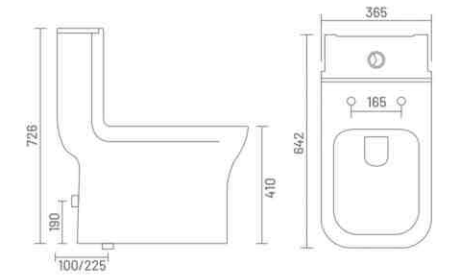

COMPASS - S&P

One Piece Closet
L 642 W 365 H 726
S Trap - 100mm(4")
S Trap - 225mm(9")
P Trap - 190mm