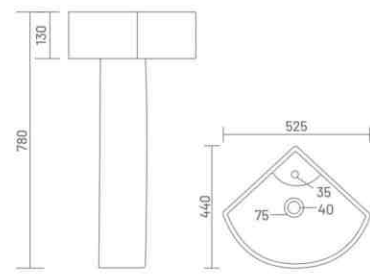

HONEST

Wash Basin Pedestal
L 450 W 300 H 780