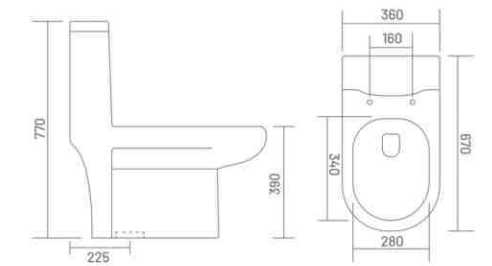

**VOLVO - S**

One Piece Closet  
L 720 W 376 H 794  
S Trap - 225mm(9")

- 4D FLUSH
- RIMLESS DESIGN
- SYPHONIC FLUSH
- UF SEAT COVER
- PP** PP SEAT COVER

**CARNIVAL - S**

One Piece Closet  
L 670 W 360 H 770  
S Trap - 225mm(9")