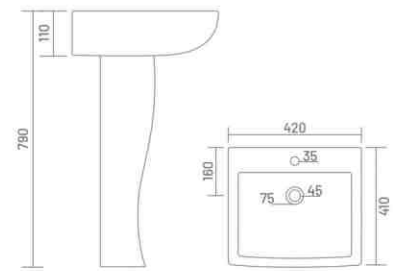

**SOFIA**

Wash Basin Pedestal  
L 575 W 420 H 850

**KITE**

Wash Basin Pedestal  
L 570 W 495 H 850

**LORIC**

Wash Basin Pedestal  
L 420 W 410 H 790

**SELINA**

Wash Basin Pedestal  
L 575 W 410 H 790