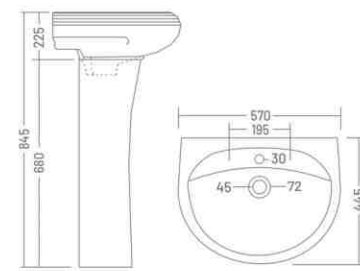

**MARK**

Wash Basin Pedestal  
L 425 W 300 H 730

**SERENA**

Wash Basin Pedestal  
L 590 W 480 H 945

**SANDY**

Wash Basin Pedestal  
L 570 W 450 H 890

**CLASSIC**

Wash Basin Pedestal  
L 570 W 445 H 845