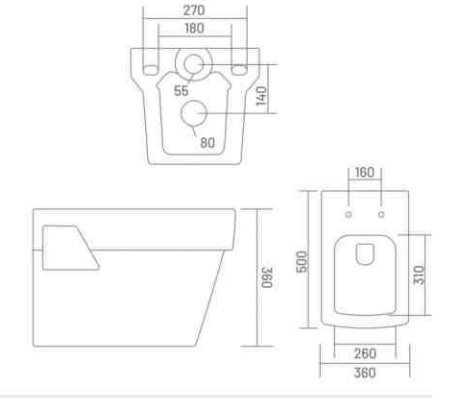

**UF** UF SEAT COVER **PP** PP SEAT COVER

**RUBIX**

Wall Hung Closet  
L 525 W 345 H 390

**RIMLESS DESIGN** **UF** UF SEAT COVER  
**PP** PP SEAT COVER

**KROMA (Rimless)**

Wall Hung Closet  
L 500 W 360 H 360