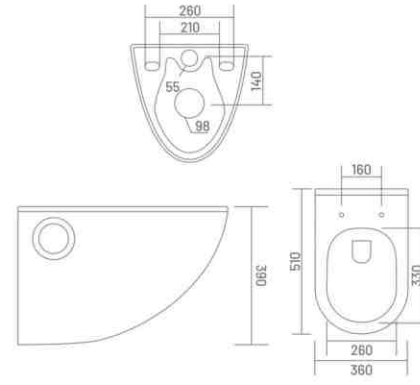

**ITALIA-X**

Wall Hung Closet  
L 510 W 350 H 340

**UF** UF SEAT COVER  
**PP** PP SEAT COVER

**ITALIA-Z**

Wall Hung Closet  
L 510 W 350 H 340

RIMLESS DESIGN  
**UF** UF SEAT COVER  
**PP** PP SEAT COVER

**OPERA (Rimless)**