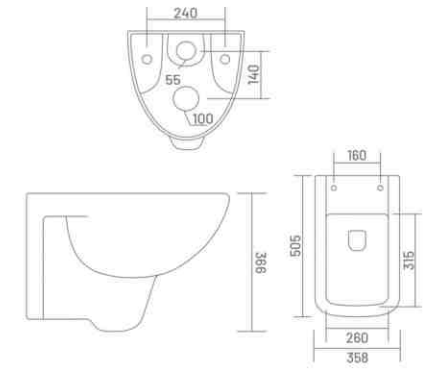

RIMLESS DESIGN
UF UF SEAT COVER
PP PP SEAT COVER

OPERA (Rimless)

Wall Hung Closet
L 510 W 360 H 390

UF UF SEAT COVER
PP PP SEAT COVER

RETRO

Wall Hung Closet
L 545 W 365 H 330

RIMLESS DESIGN
UF UF SEAT COVER
PP PP SEAT COVER

AMAZON (Rimless)

Wall Hung Closet
L 535 W 355 H 350

UF UF SEAT COVER
PP PP SEAT COVER

PACIFIC

Wall Hung Closet
L 505 W 358 H 366

PP PP SEAT COVER

CASCADE

Wall Hung Closet
L 495 W 385 H 365

PP PP SEAT COVER

MINI

Wall Hung Closet
L 485 W 350 H 350