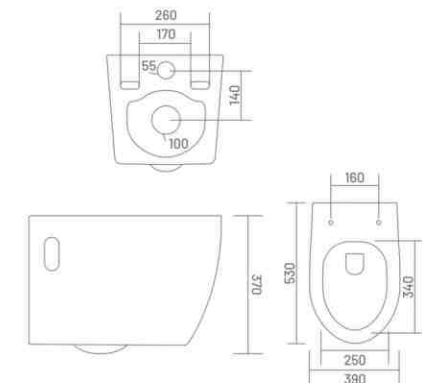

Wall Hung Closet  
L 515 W 360 H 350

**CUTE (Rimless)**

Wall Hung Closet  
L 495 W 360 H 360

smart  
irresistible  
curves

**PP** PP SEAT COVER

**CELIO**

Wall Hung Closet  
L 485 W 350 H 350

**PP** PP SEAT COVER