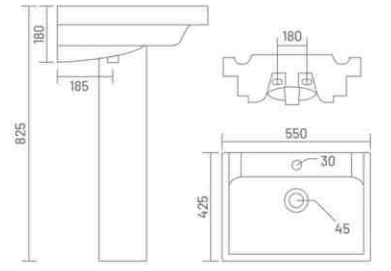

LEVIS
Wash Basin Pedestal
L 545 W 475 H 840