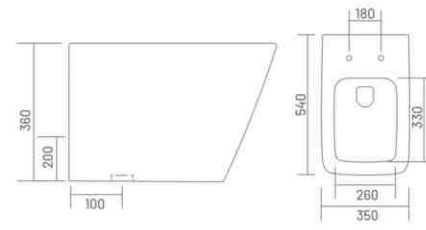

RIMLESS DESIGN
UF UF SEAT COVER
PP PP SEAT COVER

UF UF SEAT COVER
PP PP SEAT COVER

TATA - S&P
Water Closet
L 542 W 368 H 388