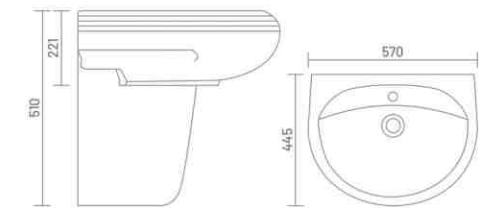

Wash Basin Half Pedestal
L 570 W 445 H 510

SELINA