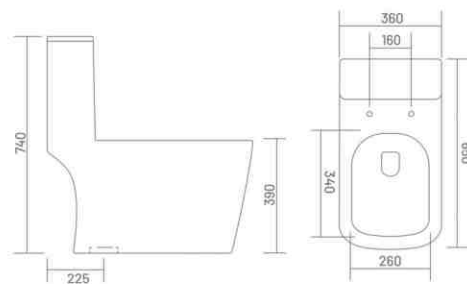

- 6D FLUSH
- RIMLESS DESIGN
- SYPHONIC FLUSH
- UF SEAT COVER
- PP SEAT COVER

ARMANO - S

One Piece Closet
L 650 W 360 H 740
S Trap - 225mm(9")