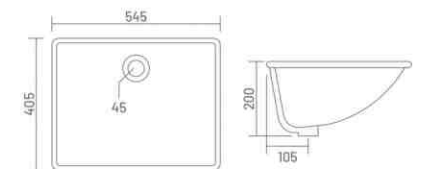

Table Top Basin  
L 525 W 440 H 140

**OMEGA**

Top Counter Basin  
L 625 W 480 H 170

the essence of tranquillity

**PRIME**

Top Counter Basin  
L 580 W 425 H 200

**IZOLA**

Under Counter Basin  
L 545 W 405 H 200