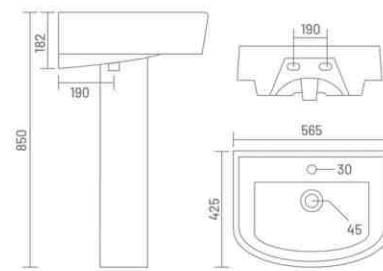

CROWNLY
Wash Basin Pedestal
L 550 W 425 H 825