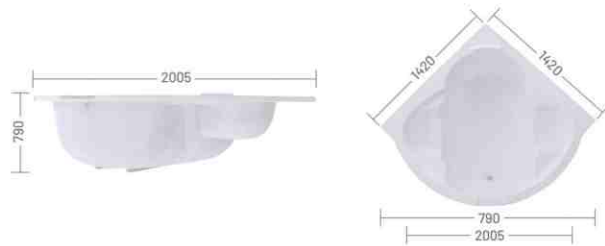

WBT-001 Length 1420mm
Breadth 1420mm
Depth 405mm
Waste Hole Distance from wall 455mm