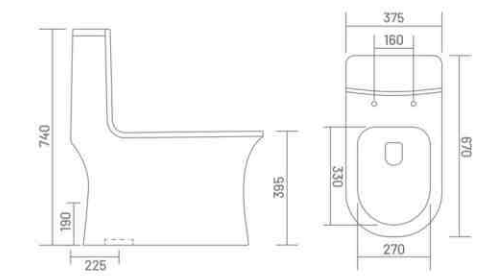

ALIS - S&P (Rimless)

One Piece Closet
L 670 W 375 H 740
S Trap - 225mm(9")
P Trap - 190mm