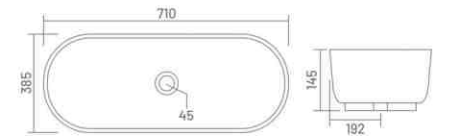

5mm Thickness

minimal  
splendor  
with grace

**MERIDIAN**

Table Top Basin  
L 700 W 400 H 130

element of  
perfection

**ROSSA**

Table Top Basin  
L 710 W 385 H 145

**BRYN**