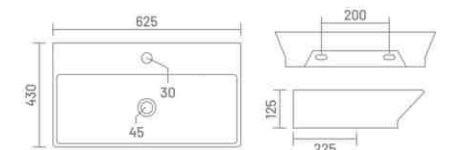

5mm Thickness

minimal  
splendor  
with grace

**MERIDIAN**

Table Top Basin  
L 700 W 400 H 130

element of  
perfection

**ROSSA**

Table Top Basin  
L 710 W 385 H 145

**BRYN**