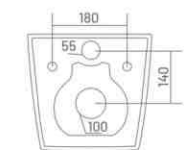

ANGEL (Rimless)
(Regular / Blind Installation)

Wall Hung Closet
L 500 W 360 H 340