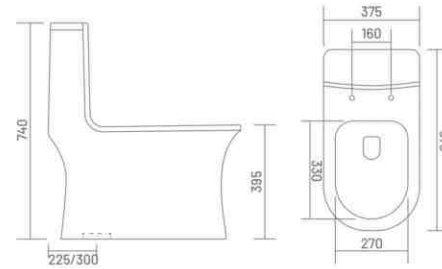

- 5D FLUSH
- RIMLESS DESIGN
- SYPHONIC FLUSH
- UF SEAT COVER
- **PP** PP SEAT COVER

RADO - S

One Piece Closet
L 670 W 360 H 740
S Trap - 225mm(9")
S Trap - 300mm(12")