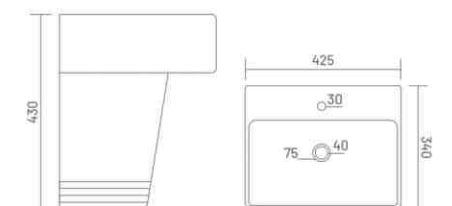

Wash Basin Half Pedestal  
L 410 W 375 H 430

shaping  
new  
creativity

**FLORA**

Wash Basin Half Pedestal  
L 470 W 350 H 430

**CUBIC**

Wash Basin Half Pedestal  
L 425 W 340 H 430

**LORIC**

Wash Basin Half Pedestal  
L 420 W 410 H 410