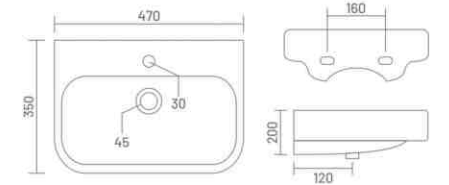

**PLANO**

Wall Hung Basin  
L 455 W 350 H 145

**MARCO**

Wall Hung Basin  
L 465 W 330 H 170

**SCALA**

Wall Hung Basin  
L 500 W 425 H 145

**FLORA**

Wall Hung Basin  
L 470 W 350 H 200