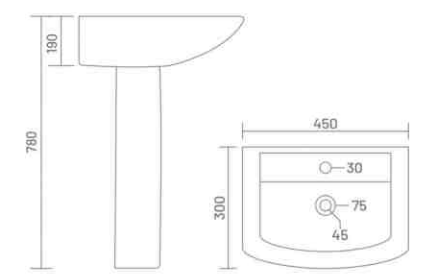

**MARCO**

Wash Basin Pedestal  
L 465 W 330 H 780

**CORNIA CORNER**

Wash Basin Pedestal  
L 525 W 440 H 780

**HONEST**

Wash Basin Pedestal  
L 450 W 300 H 780

**MOON**

Wash Basin Pedestal  
L 525 W 410 H 805