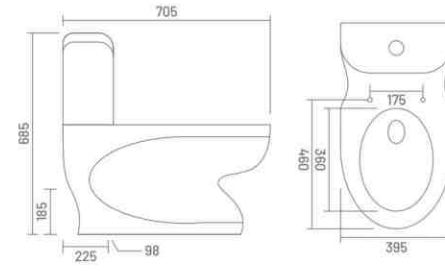

**VENUS - S (Rimless)**

One Piece Closet  
L 650 W 350 H 710  
S Trap - 300mm(12")

WASH DOWN FLUSH **PP** PP SEAT COVER

**CLASSIC - S&P**

One Piece Closet  
L 705 W 395 H 685  
S Trap - 225mm(9")  
P Trap - 185mm