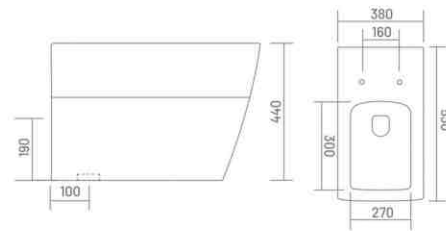

RIMLESS DESIGN
PP PP SEAT COVER

KROSS - S (Rimless)
Water Closet
L 530 W 380 H 440

UF UF SEAT COVER
PP PP SEAT COVER