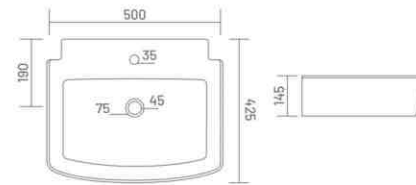

**PLANO**

Wall Hung Basin  
L 455 W 350 H 145

**MARCO**

Wall Hung Basin  
L 465 W 330 H 170

**SCALA**

Wall Hung Basin  
L 500 W 425 H 145

**FLORA**

Wall Hung Basin  
L 470 W 350 H 200