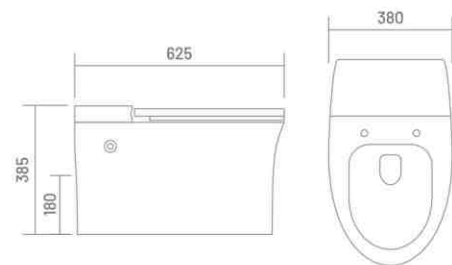

WIS-SMART 105

Wall Hung Closet
L 625 W 380 H 385
P-trap 180mm