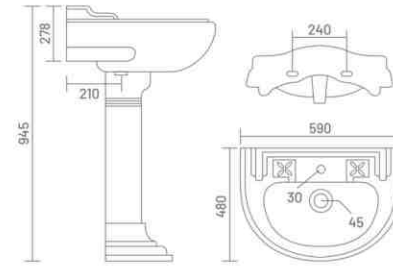

**MARK**

Wash Basin Pedestal  
L 425 W 300 H 730

**SERENA**

Wash Basin Pedestal  
L 590 W 480 H 945

**SANDY**

Wash Basin Pedestal  
L 570 W 450 H 890

**CLASSIC**

Wash Basin Pedestal  
L 570 W 445 H 845