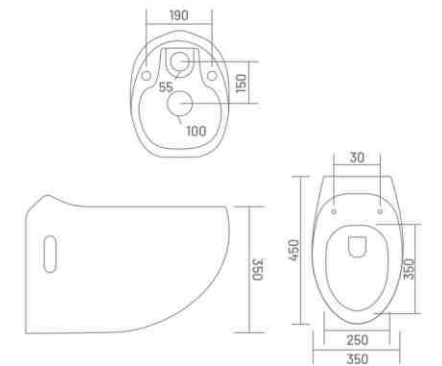

Wall Hung Closet  
L 515 W 360 H 350

**CUTE (Rimless)**

Wall Hung Closet  
L 495 W 360 H 360

smart  
irresistible  
curves

**PP** PP SEAT COVER

**CELIO**

Wall Hung Closet  
L 485 W 350 H 350

**PP** PP SEAT COVER