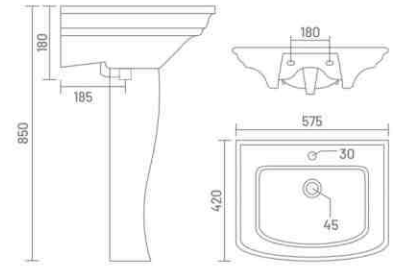

KITE

Wash Basin Pedestal
L 570 W 495 H 850