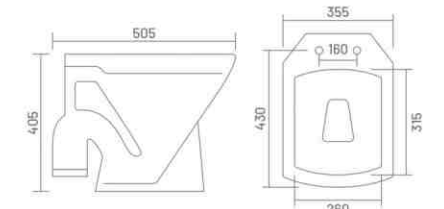

RIMLESS DESIGN
UF UF SEAT COVER
PP PP SEAT COVER

UF UF SEAT COVER
PP PP SEAT COVER

RIMLESS DESIGN
PP PP SEAT COVER

UF UF SEAT COVER
PP PP SEAT COVER

PP PP SEAT COVER

PP PP SEAT COVER