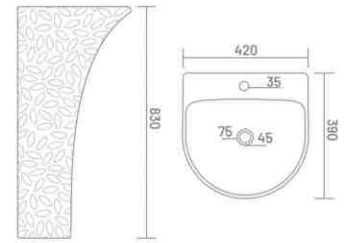

PORSCHE-Z

One Piece Basin
L 420 W 390 H 830