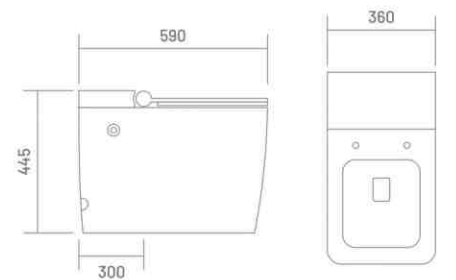

WIS-SMART 104

Pulse Tankless Toilet
L 590 W 360 H 445
S-trap 300mm(12") rounghing-in