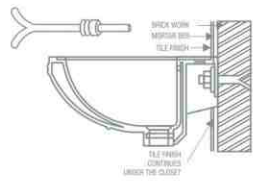

WALL HUNG BASIN

As per shown in the picture, the rag bolt must be grouted into the cement/concrete wall. The bolts must be fixed to the cement/concrete wall. Allow setting & checking than install it using nut and washer.

COUNTER WASHBASIN

At the beginning

1. A skilled or experienced person should install counter lavatories.
2. Avoid using adhesive with this product.
3. Check the waste area and supply tubing if required.
4. Do not open the lavatory from its protective carton until you are ready for installation.
5. Please follow all local building and plumbing codes.