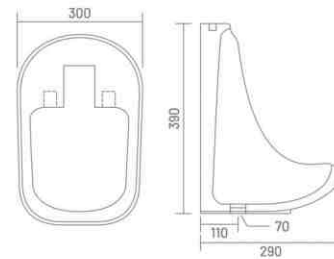

SMALL URINAL

Urinal
L 290 W 300 H 390

LADIES URINAL

Squatting Urinal
L 450 W 355 H 100