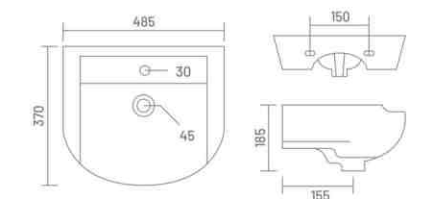

Wall Hung Basin
L 530 W 405 H 190

Wall Hung Basin
L 440 W 290 H 135

Wall Hung Basin
L 450 W 300 H 190

Wall Hung Basin
L 405 W 320 H 140

Wall Hung Basin
L 475 W 330 H 200

Wall Hung Basin
L 485 W 370 H 185