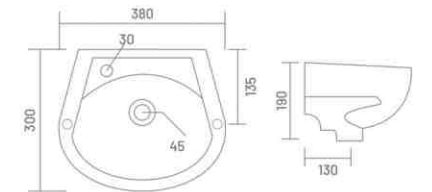

ROSY

Wall Hung Basin
L 315 W 300 H 125