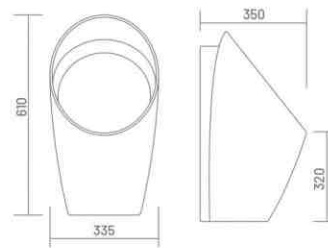

ELLIPS URINAL

Urinal
L 350 W 335 H 610

URINAL SENSOR