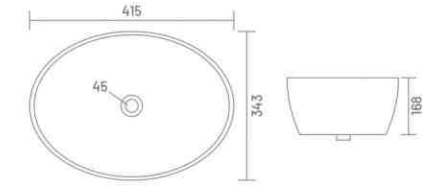

THIN RIM DESIGN

CITIZEN

Table Top Basin
L 450 W 325 H 150