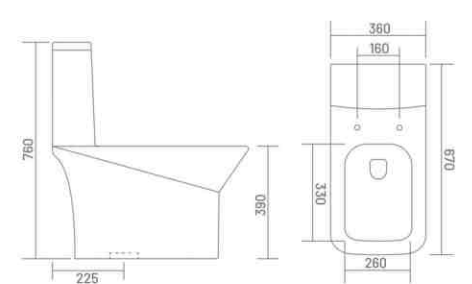

CRUZ - S

One Piece Closet
L 670 W 360 H 760
S Trap - 225mm(9")