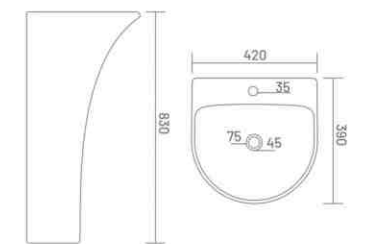

QUEENY

One Piece Basin
L 560 W 450 H 850