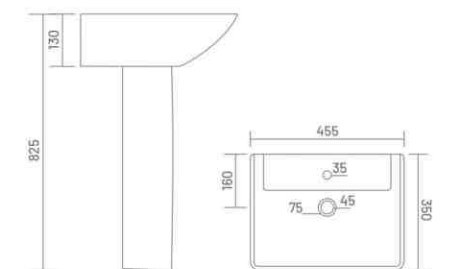

**SCALA**

Wash Basin Pedestal  
L 500 W 425 H 830

**FLORA**

Wash Basin Pedestal  
L 470 W 300 H 858

**ALEXA**

Wash Basin Pedestal  
L 465 W 325 H 810

**PLANO**

Wash Basin Pedestal  
L 455 W 350 H 825