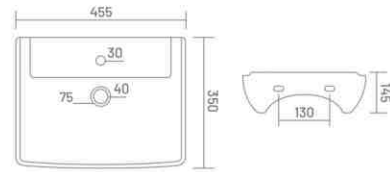

MARCO

Wall Hung Basin
L 465 W 330 H 170