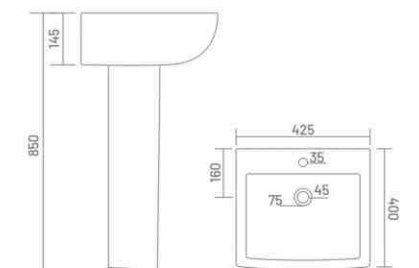

**SCALA**

Wash Basin Pedestal  
L 500 W 425 H 830

**FLORA**

Wash Basin Pedestal  
L 470 W 300 H 858

**ALEXA**

Wash Basin Pedestal  
L 465 W 325 H 810

**PLANO**

Wash Basin Pedestal  
L 455 W 350 H 825