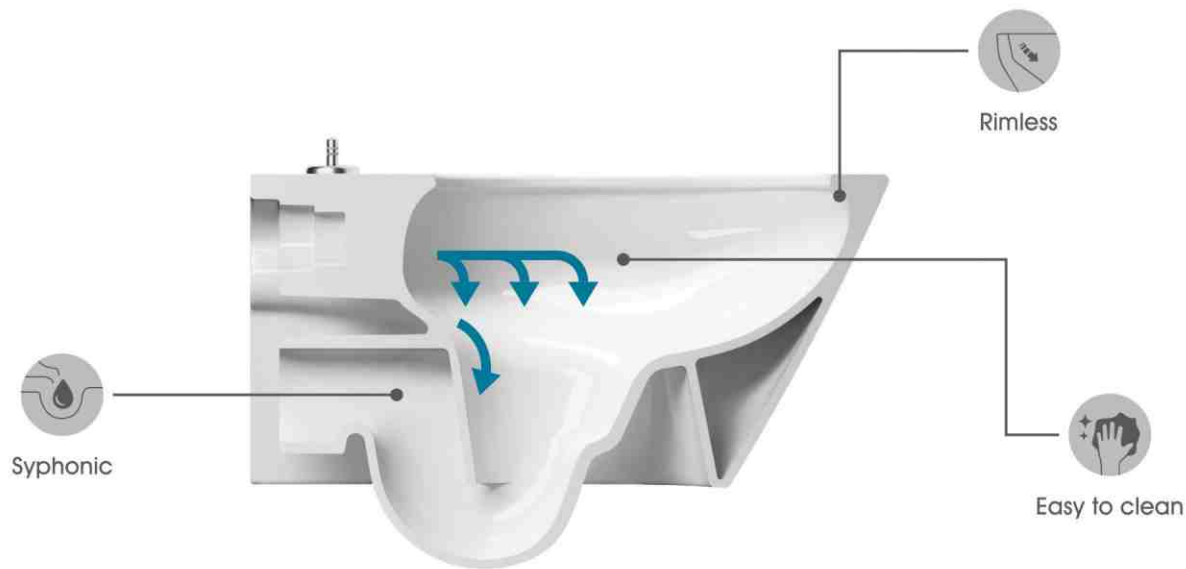

## RIM-LESS TECHNOLOGY

Offering effortless cleaning and innovative, hygienic design. Watero's rimless WC pan eliminates the areas where germs gather and multiply, giving a superior level of hygiene.

## FISCHER

A simple, elegant installation system for use with wall-hung WCs. The fixings are hidden from sight by the use of internal ABS sleeves, creating a clean, smooth design.

## The ultimate rimless technology for your bathroom

A rimless toilet made for significantly easier cleaning and a clear improvement in hygiene. There is no build-up of bacteria and no possibility for limescale to lurk. The rimless technology ensures quintessential hygiene with effective flushing that offers an efficient solution ensuring that the entire inner surface is rinsed throughout the flushing process.