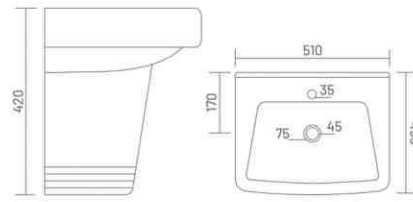

LYRA

Wash Basin Half Pedestal
L 425 W 400 H 430