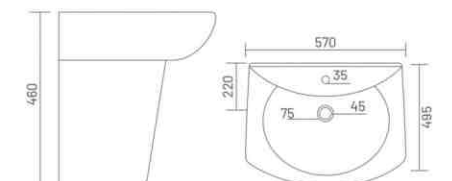

LORIC

Wash Basin Half Pedestal
L 420 W 410 H 410

PLANO

Wash Basin Half Pedestal
L 455 W 350 H 410

TORUS

Wash Basin Half Pedestal
L 510 W 430 H 420

LYRA

Wash Basin Half Pedestal
L 425 W 400 H 430

ALEXA

Wash Basin Half Pedestal
L 465 W 325 H 410

KITE

Wash Basin Half Pedestal
L 570 W 495 H 460