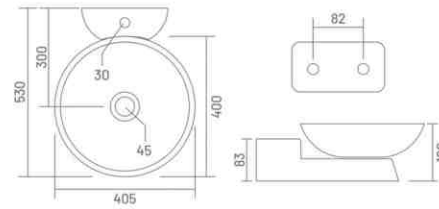

**VITRO**

Wall Hung Basin  
L 390 W 440 H 145

**AVVIO**

Wall Hung Basin  
L 470 W 325 H 120

**BRIGO WITH STAND**

Wall Hung Basin  
L 530 W 405 H 190

**CODY**

Wall Hung Basin  
L 440 W 290 H 135