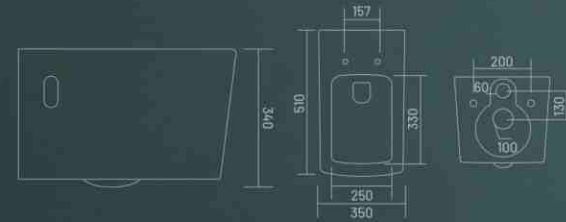

ITALIA

Wall Hung Closet
L 510 W 350 H 340

UF UF SEAT COVER

PP PP SEAT COVER

INBUILT JET