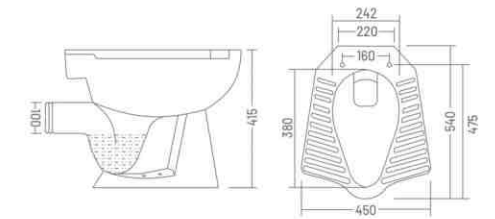

Water Closet
L 540 W 450 H 415

ANGLO - P

Water Closet
L 540 W 450 H 415