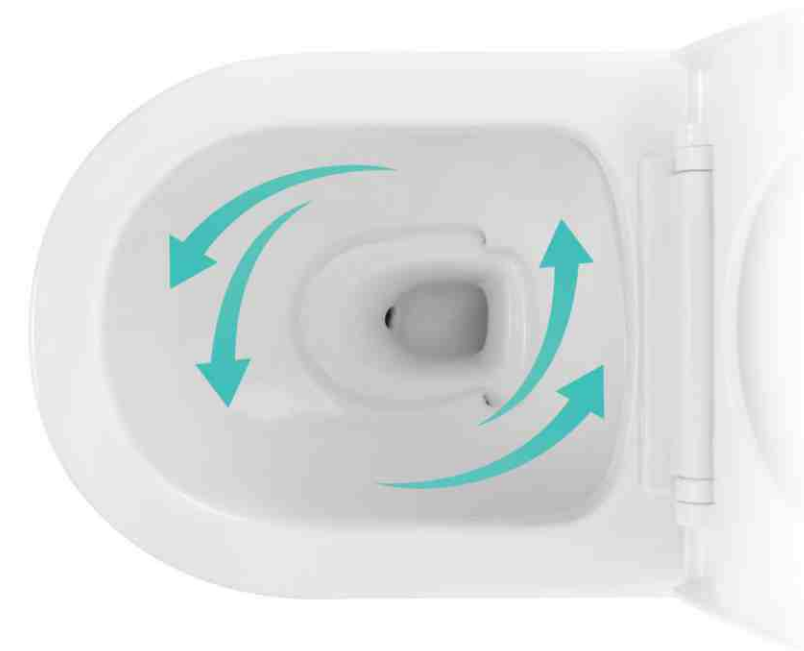

4D  
FLUSH

RIMLESS  
DESIGN

SYPHONIC  
FLUSH

UF SEAT  
COVER

PP SEAT  
COVER

classic  
style  
simplified

FAST WASH  
AESTHETIC & HYGIENE

BEGINNING OF A NEW ERA  
OF 4D, 5D & 6D TECHNOLOGY