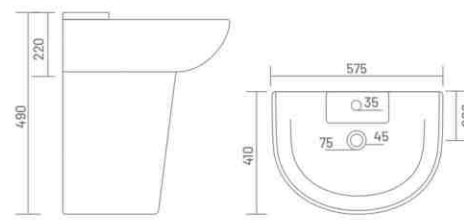

Wash Basin Half Pedestal
L 575 W 410 H 490

MOON