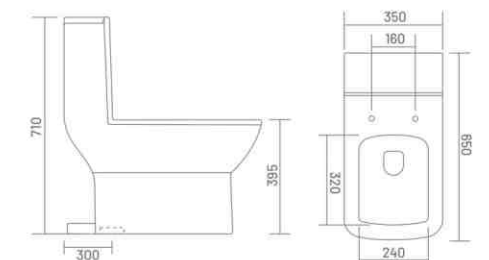

VENUS - S (Rimless)

One Piece Closet
L 650 W 350 H 710
S Trap - 300mm(12")