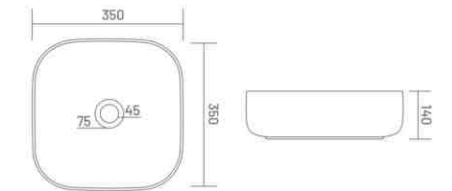

Table Top Basin  
L 415 W 343 H 168

THIN RIM DESIGN

**CITIZEN**

Table Top Basin  
L 450 W 325 H 150

THIN RIM DESIGN

**COMPACT**

Table Top Basin  
L 350 W 350 H 140

THIN RIM DESIGN