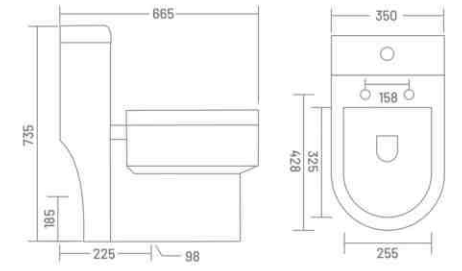

WASH DOWN FLUSH PP PP SEAT COVER

LORAS - S&P

One Piece Closet
L 665 W 355 H 720
S Trap - 225mm(9")
P Trap - 185mm