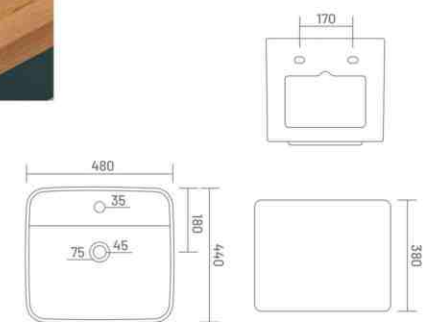

HELIX

One Piece Basin
L 480 W 440 H 380