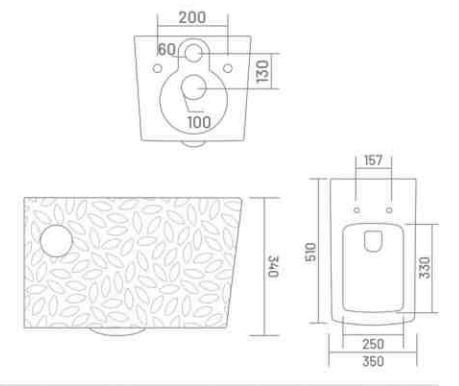

ITALIA-Z

Wall Hung Closet
L 510 W 350 H 340