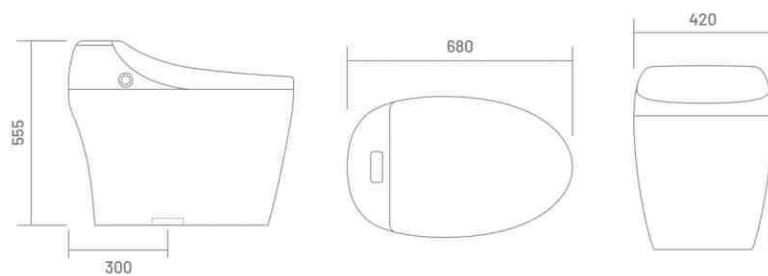

WIS-SMART 101

Pulse Tankless Toilet
L 680 W 420 H 555
S-trap 300mm(12") roughing-in
Floor Mounted
ABS Seat Cover

*Pressure pump must be required for smart toilet
*1.5 bar pressure required compulsory

FEATURES

Hip Cleaning	Women Cleaning	Drying
Water Temperature Adjustment	Seat Temperature Adjustment	
Side Push Button	One Button Flushing	Nozzle Self-Cleaning
Nozzle Adjustment	Electric Leakage Protection	
Led LCD Screen	Tankless Design	LCD Remote
Foot Sense Flushing	Redar Automatic Opening Seat & Cover	

Scan QR Code to have a look at the video of above all features.