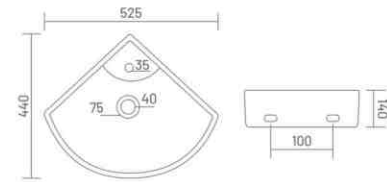

LILY CORNER

Wall Hung Basin
L 345 W 345 H 140