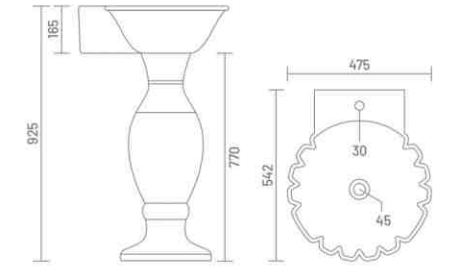

**MINI**

Wall Hung Closet  
L 485 W 350 H 350

redefine  
the spirit of  
panache

**SONY**

Wash Basin Pedestal  
L 542 W 475 H 875

glory of  
exotic  
glamour

**SONICA**

Wash Basin Pedestal  
L 542 W 475 H 925