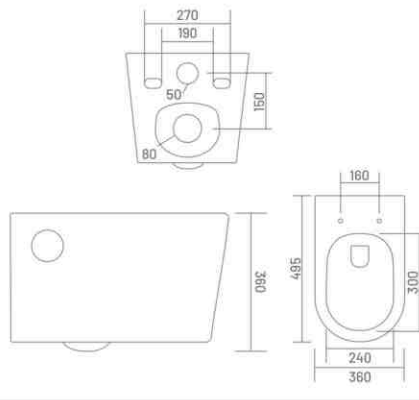

Wall Hung Closet  
L 500 W 360 H 340

**PP** PP SEAT COVER

**ITALO**

Wall Hung Closet  
L 555 W 360 H 360

**RIMLESS DESIGN** **UF** UF SEAT COVER  
**PP** PP SEAT COVER

**THAR (Rimless)**

Wall Hung Closet  
L 495 W 360 H 360