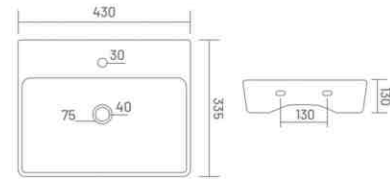

CUBIC

Wall Hung Basin
L 430 W 335 H 130