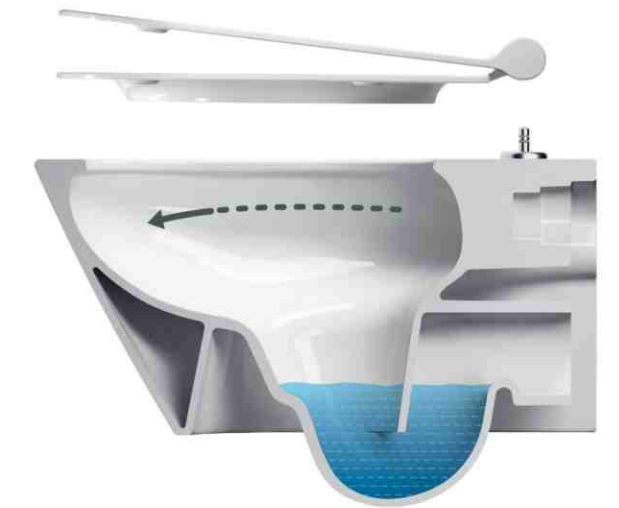

## TOILET BOWL WITHOUT AN EDGE

The rimless design is standard for all special toilets. It means that the toilet bowls do not have any difficult-to-reach places in which dirt and bacteria can accumulate. This makes it possible to clean the toilet far more quickly, easily and thoroughly. WATERO has produced rimless toilet bowls.