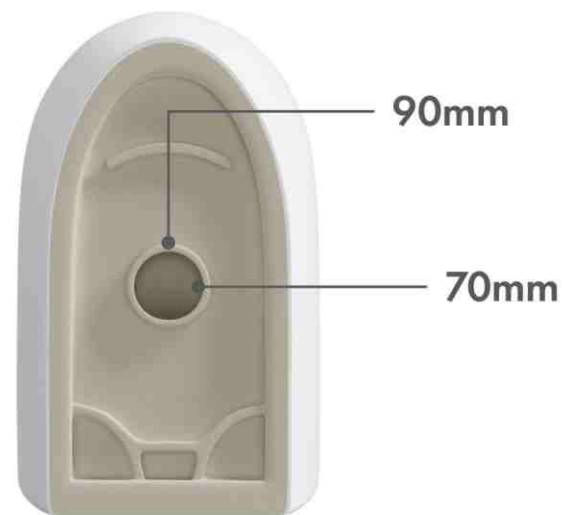

The ultimate rimless technology for your bathroom

A rimless toilet made for significantly easier cleaning and a clear improvement in hygiene. There is no build-up of bacteria and no possibility for limescale to lurk. The rimless technology ensures quintessential hygiene with effective flushing that offers an efficient solution ensuring that the entire inner surface is rinsed throughout the flushing process.