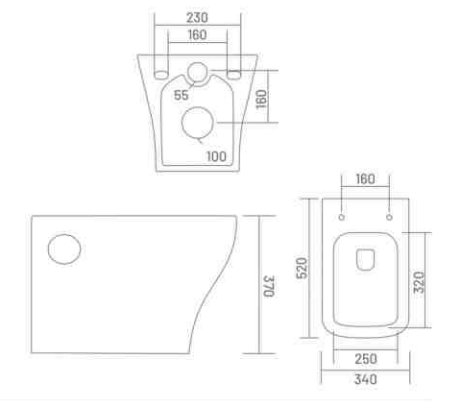

Wall Hung Closet  
L 515 W 360 H 350

**CUTE (Rimless)**

Wall Hung Closet  
L 495 W 360 H 360

smart  
irresistible  
curves

**PP** PP SEAT COVER

**CELIO**

Wall Hung Closet  
L 485 W 350 H 350

**PP** PP SEAT COVER