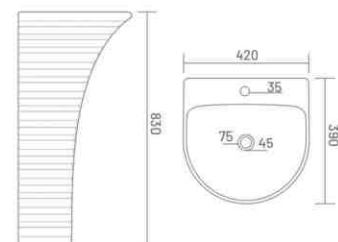

PORSCHE-X

One Piece Basin
L 420 W 390 H 830