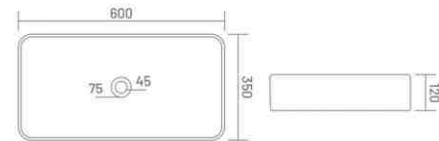

CALIBER

Table Top Basin
L 600 W 350 H 120