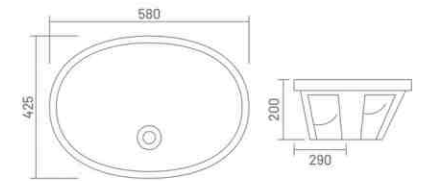

PRIME

Top Counter Basin
L 580 W 425 H 200