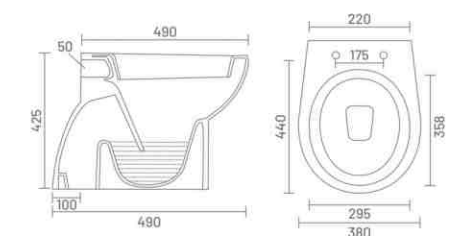

CONCEALED - S

Water Closet
L 490 W 380 H 425