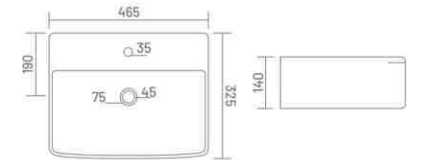

ALEXA

Wall Hung Basin
L 465 W 325 H 140