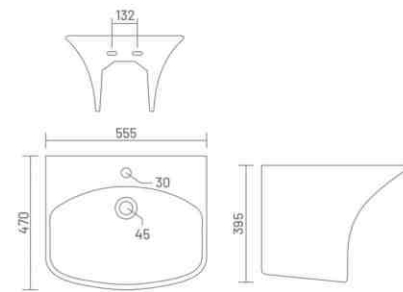

DENIM

One Piece Basin
L 390 W 355 H 355