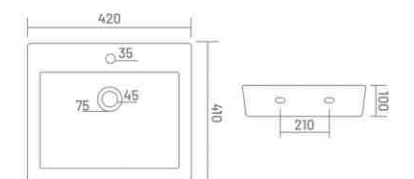

Wall Hung Basin  
L 410 W 375 H 155

designed  
for glory

**LYRA**

Wall Hung Basin  
L 425 W 400 H 160

**MARK**

Wall Hung Basin  
L 425 W 300 H 100

**LORIC**

Wall Hung Basin  
L 420 W 410 H 100