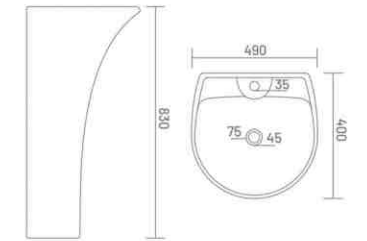

**CLASSIC**

Wash Basin Half Pedestal  
L 570 W 445 H 510

**SELINA**

Wash Basin Half Pedestal  
L 575 W 410 H 490

**MOON**

Wash Basin Half Pedestal  
L 525 W 410 H 510

space with  
playful artistry

**TESLA**

One Piece Basin  
L 420 W 370 H 830

shape of  
inspiration

**BENTLEY**

One Piece Basin  
L 490 W 400 H 830

**PORSCHE**

One Piece Basin  
L 420 W 390 H 830

**QUEENY**

One Piece Basin  
L 560 W 450 H 850