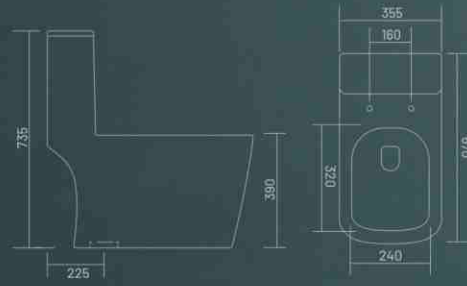

**ARROW - S**

One Piece Closet  
L 650 W 360 H 740  
S Trap - 225mm(9")

WASH DOWN FLUSH

UF SEAT COVER

PP SEAT COVER

slender stuff  
of dimension

INBUILT JET

RIMLESS DESIGN