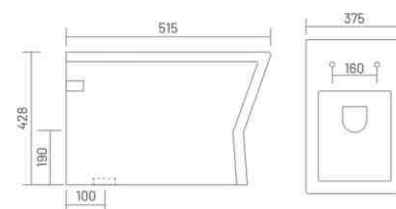

PP PP SEAT COVER

COCO - S
Water Closet
L 505 W 355 H 405