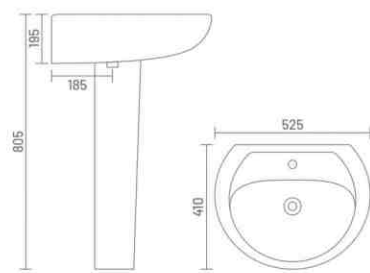

**SOFIA**

Wash Basin Pedestal  
L 575 W 420 H 850

**KITE**

Wash Basin Pedestal  
L 570 W 495 H 850

**LORIC**

Wash Basin Pedestal  
L 420 W 410 H 790

**SELINA**

Wash Basin Pedestal  
L 575 W 410 H 790

**MARCO**

Wash Basin Pedestal  
L 465 W 330 H 780

**CORNIA CORNER**

Wash Basin Pedestal  
L 525 W 440 H 780

**HONEST**

Wash Basin Pedestal  
L 450 W 300 H 780

**MOON**

Wash Basin Pedestal  
L 525 W 410 H 805