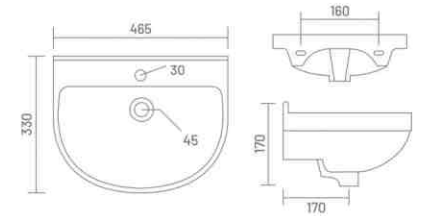

SCALA

Wall Hung Basin
L 500 W 425 H 145