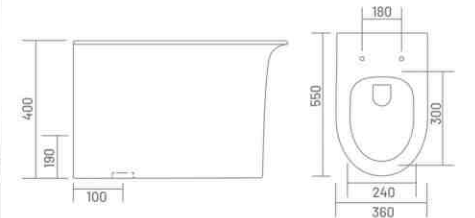

ZARA - S (Rimless)

Water Closet
L 550 W 360 H 390