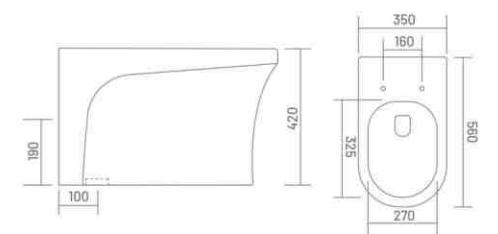

leaning in  
indulgence

RIMLESS  
DESIGN

PP SEAT  
COVER

**ZARA - S (Rimless)**

Water Closet  
L 550 W 360 H 390

RIMLESS  
DESIGN

UF SEAT  
COVER

PP SEAT  
COVER