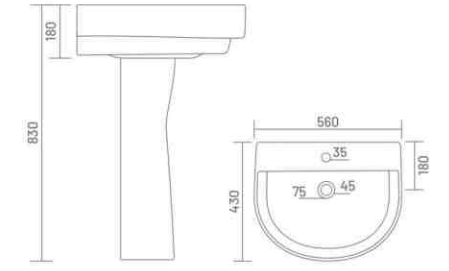

LEXO

Wash Basin Pedestal
L 520 W 390 H 830