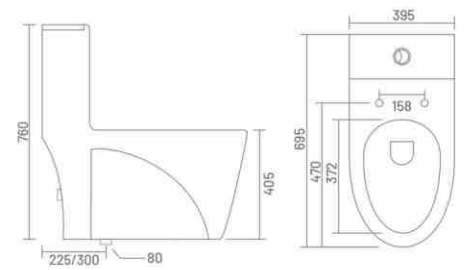

- RIMLESS DESIGN
- SYPHONIC FLUSH
- TORNADO FLUSH
- PP SEAT COVER

RHYNO - S

One Piece Closet
L 695 W 405 H 740
S Trap - 300mm(12")

- 6D FLUSH
- RIMLESS DESIGN
- SYPHONIC FLUSH
- UF SEAT COVER
- PP SEAT COVER

ARMANO - S

One Piece Closet
L 650 W 360 H 740
S Trap - 225mm(9")

- RIMLESS DESIGN
- SYPHONIC FLUSH
- TORNADO FLUSH
- UF SEAT COVER
- PP SEAT COVER

NOVA - S

One Piece Closet
L 700 W 370 H 750
S Trap - 225mm(9")

- RIMLESS DESIGN
- SYPHONIC FLUSH
- TORNADO FLUSH
- PP SEAT COVER

BELLINO - S

One Piece Closet
L 695 W 395 H 760
S Trap - 225mm(9")
S Trap - 300mm(12")

- 6D FLUSH
- RIMLESS DESIGN
- SYPHONIC FLUSH
- UF SEAT COVER
- PP SEAT COVER

CRUZ - S

One Piece Closet
L 670 W 360 H 760
S Trap - 225mm(9")