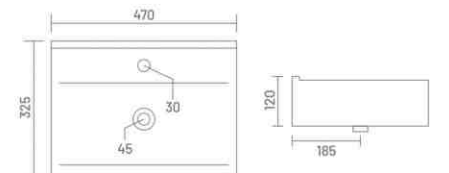

PLANO

Wall Hung Basin
L 455 W 350 H 145

MARCO

Wall Hung Basin
L 465 W 330 H 170

SCALA

Wall Hung Basin
L 500 W 425 H 145

FLORA

Wall Hung Basin
L 470 W 350 H 200

VITRO

Wall Hung Basin
L 390 W 440 H 145

AVVIO

Wall Hung Basin
L 470 W 325 H 120