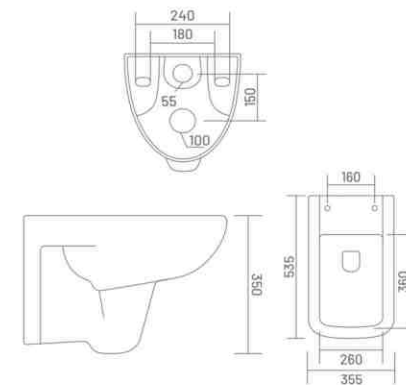

Wall Hung Closet  
L 510 W 360 H 390

**UF** UF SEAT COVER  
**PP** PP SEAT COVER

**RETRO**

Wall Hung Closet  
L 545 W 365 H 330

RIMLESS DESIGN  
**UF** UF SEAT COVER  
**PP** PP SEAT COVER

**AMAZON (Rimless)**