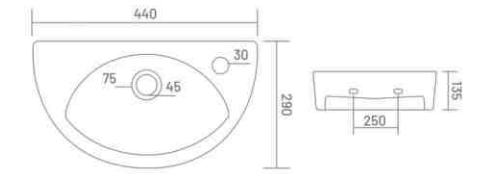

**VITRO**

Wall Hung Basin  
L 390 W 440 H 145

**AVVIO**

Wall Hung Basin  
L 470 W 325 H 120

**BRIGO WITH STAND**

Wall Hung Basin  
L 530 W 405 H 190

**CODY**

Wall Hung Basin  
L 440 W 290 H 135