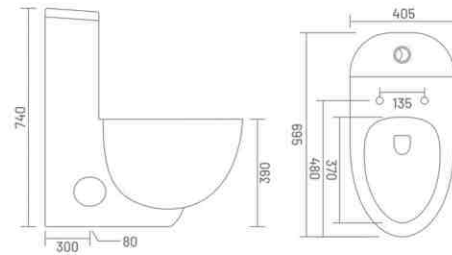

RHYNO - S

One Piece Closet
L 695 W 405 H 740
S Trap - 300mm(12")