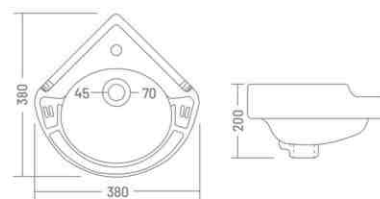

**BREVA CORNER**

Wall Hung Basin  
L 380 W 380 H 200

**THIN EDGE**

Elegant THIN EDGE basin with fine edges that is only 5 mm in thickness.  
The Attractive clay art is made by the innovative material used by WATERO.