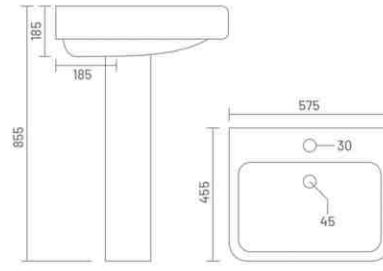

**SONIC**

Wash Basin Pedestal  
L 460 W 535 H 870

**VICTORIA**

Wash Basin Pedestal  
L 605 W 415 H 820

**ADEL**  
Wash Basin Pedestal  
L 575 W 455 H 855

**PLANET**  
Wash Basin Pedestal  
L 570 W 440 H 870