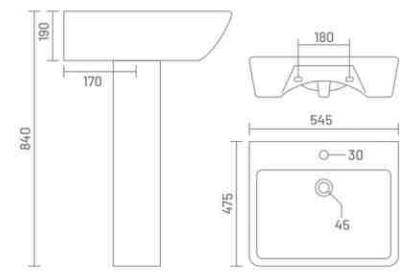

TORUS
Wash Basin Pedestal
L 510 W 430 H 840