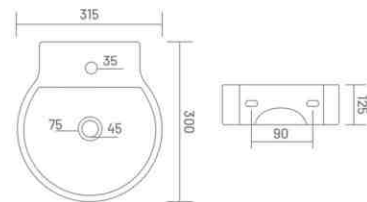

**CUBA**

Wall Hung Basin  
L 345 W 300 H 130

**NANO**

Wall Hung Basin  
L 380 W 300 H 190

**ROSY**

Wall Hung Basin  
L 315 W 300 H 125

**KENZO**

Wall Hung Basin  
L 430 W 245 H 135