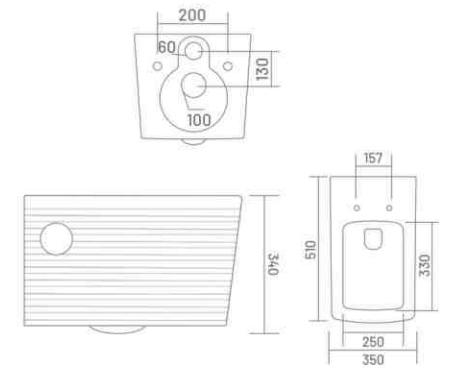

**CURVE (Rimless)**

Wall Hung Closet  
L 510 W 360 H 340

RIMLESS DESIGN  
**UF** UF SEAT COVER  
**PP** PP SEAT COVER

**KAIZEN (Rimless)**

Wall Hung Closet  
L 500 W 370 H 360

**UF** UF SEAT COVER  
**PP** PP SEAT COVER