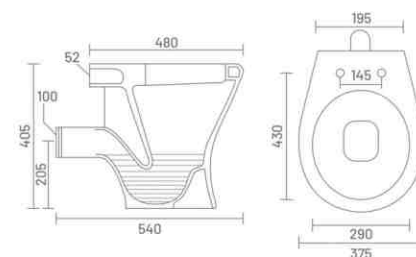

**PP** PP SEAT COVER

**POPO - S**  
Water Closet  
L 515 W 375 H 428

**PP** PP SEAT COVER

**COCO - S**  
Water Closet  
L 505 W 355 H 405

**CLASSIC - S**

Water Closet  
L 540 W 375 H 405

**CLASSIC - P**

Water Closet  
L 540 W 375 H 405