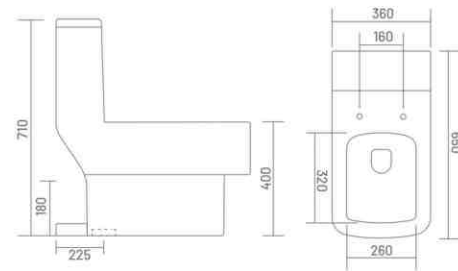

WASH DOWN FLUSH UF UF SEAT COVER
PP PP SEAT COVER

ROLEX - S

One Piece Closet
L 650 W 360 H 710
S Trap - 225mm(9")