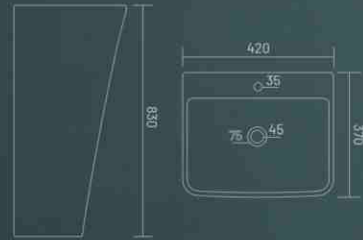

TESLA

One Piece Basin
L 420 W 370 H 830

shape of
inspiration