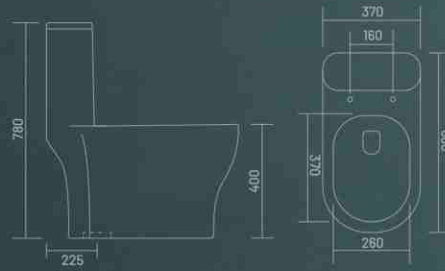

4D  
FLUSH

RIMLESS  
DESIGN

SYPHONIC  
FLUSH

UF SEAT  
COVER

PP SEAT  
COVER

classic  
style  
simplified

FAST WASH  
AESTHETIC & HYGIENE

BEGINNING OF A NEW ERA  
OF 4D, 5D & 6D TECHNOLOGY