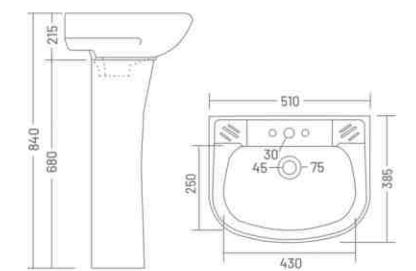

ERAS

Wash Basin Pedestal
L 475 W 370 H 806