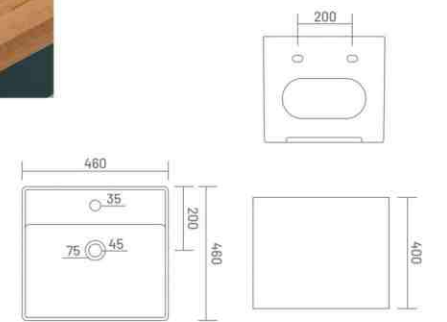

WITH STAND

**AUDI**

One Piece Basin  
L 420 W 370 H 850

**PORSCHE-X**

One Piece Basin  
L 420 W 390 H 830

**PORSCHE-Z**

One Piece Basin  
L 420 W 390 H 830

**LIRIX**