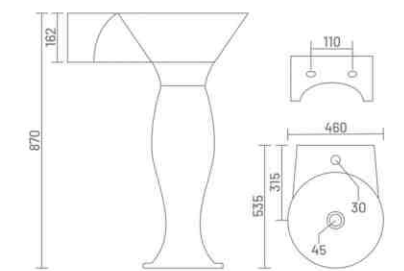

VICTORIA

Wash Basin Pedestal
L 605 W 415 H 820