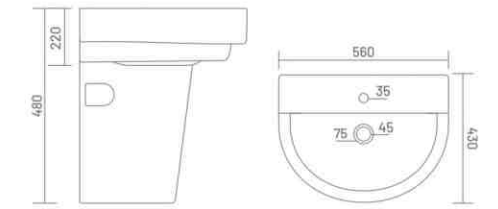

**KITE**

Wash Basin Half Pedestal  
L 570 W 495 H 460

**ADEL**

Wash Basin Half Pedestal  
L 575 W 455 H 510

**SOBER**

Wash Basin Half Pedestal  
L 560 W 430 H 480

**LORAS**

Wash Basin Half Pedestal  
L 565 W 425 H 510