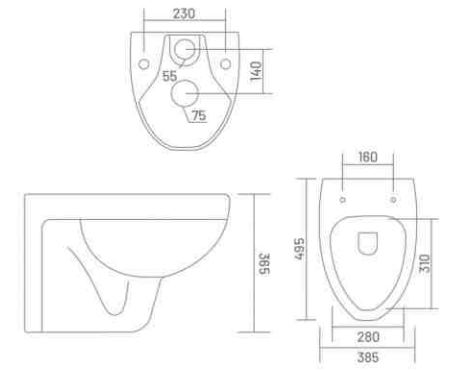

CASCADE

Wall Hung Closet
L 495 W 385 H 365