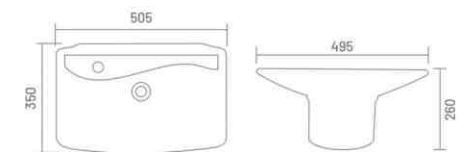

One Piece Basin  
L 555 W 470 H 395

**DENIM**

One Piece Basin  
L 390 W 355 H 355

**PROTON**

One Piece Basin  
L 400 W 385 H 280

**CORAL**

One Piece Basin  
L 505 W 350 H 260

**ADDY**