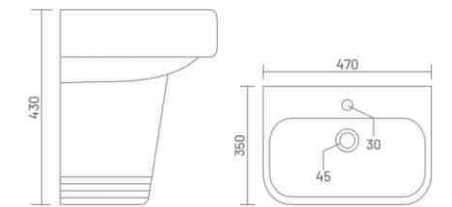

FLORA

Wash Basin Half Pedestal
L 470 W 350 H 430