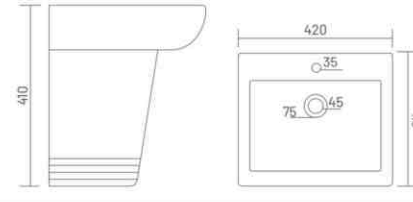

Wash Basin Half Pedestal  
L 410 W 375 H 430

shaping  
new  
creativity

**FLORA**

Wash Basin Half Pedestal  
L 470 W 350 H 430

**CUBIC**

Wash Basin Half Pedestal  
L 425 W 340 H 430

**LORIC**

Wash Basin Half Pedestal  
L 420 W 410 H 410