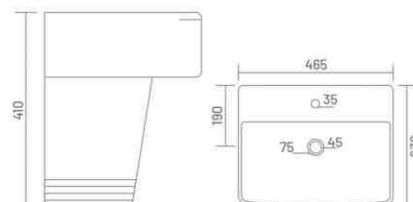

**PLANO**

Wash Basin Half Pedestal  
L 455 W 350 H 410

**TORUS**

Wash Basin Half Pedestal  
L 510 W 430 H 420

**LYRA**

Wash Basin Half Pedestal  
L 425 W 400 H 430

**ALEXA**

Wash Basin Half Pedestal  
L 465 W 325 H 410