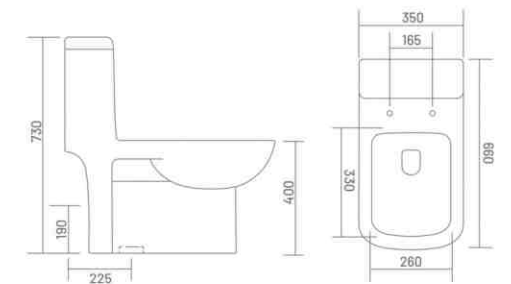

WASH DOWN FLUSH UF UF SEAT COVER  
PP PP SEAT COVER

**PAJERO - S&P**

One Piece Closet  
L 660 W 348 H 748  
S Trap - 225mm(9")  
P Trap - 185mm

WASH DOWN FLUSH UF UF SEAT COVER  
PP PP SEAT COVER

**RIO - S&P**