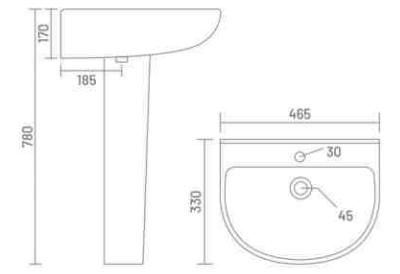

CORNIA CORNER

Wash Basin Pedestal
L 525 W 440 H 780