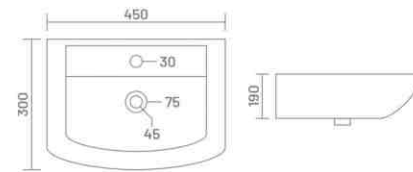

PEARL

Wall Hung Basin
L 405 W 320 H 140