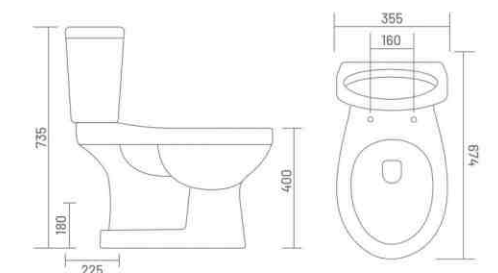

Two Piece Closet  
L 660 W 355 H 735  
S Trap - 225mm(9")  
P Trap - 180mm

**JASS - S&P**

Two Piece Closet  
L 674 W 355 H 735  
S Trap - 225mm(9")  
P Trap - 180mm

the beauty of  
simplicity

**ITALIA**

Wall Hung Closet  
L 510 W 350 H 340