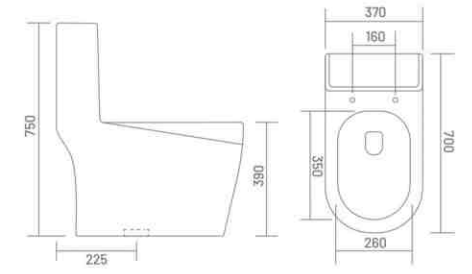

- RIMLESS DESIGN
- SYPHONIC FLUSH
- TORNADO FLUSH
- UF SEAT COVER
- PP SEAT COVER