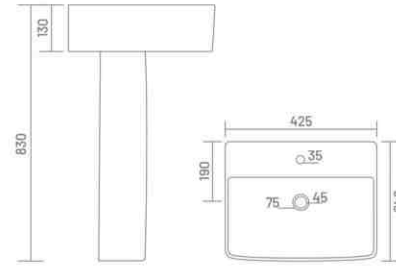

**LYRA**

Wash Basin Pedestal  
L 425 W 400 H 850

**CUBIC**

Wash Basin Pedestal  
L 425 W 340 H 830

**ADDY**

Wash Basin Pedestal  
L 410 W 360 H 830

**SIMON**

Wash Basin Pedestal  
L 600 W 480 H 860