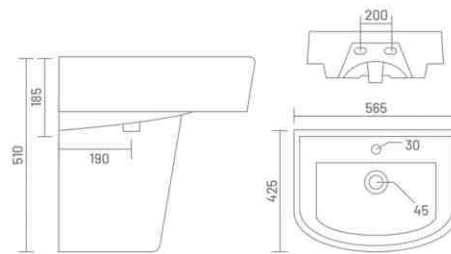

**KITE**

Wash Basin Half Pedestal  
L 570 W 495 H 460

**ADEL**

Wash Basin Half Pedestal  
L 575 W 455 H 510

**SOBER**

Wash Basin Half Pedestal  
L 560 W 430 H 480

**LORAS**

Wash Basin Half Pedestal  
L 565 W 425 H 510