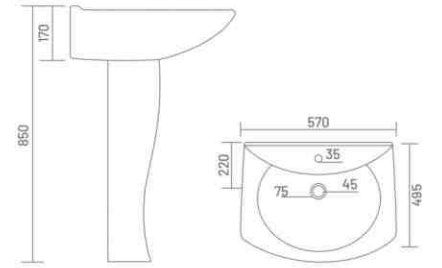

LORIC

Wash Basin Pedestal
L 420 W 410 H 790