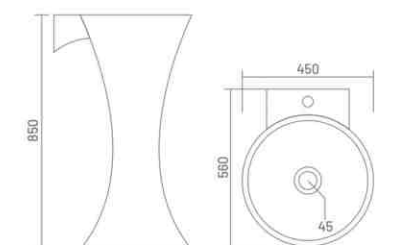

TESLA

One Piece Basin
L 420 W 370 H 830

shape of
inspiration

BENTLEY

One Piece Basin
L 490 W 400 H 830

PORSCHE

One Piece Basin
L 420 W 390 H 830

QUEENY

One Piece Basin
L 560 W 450 H 850