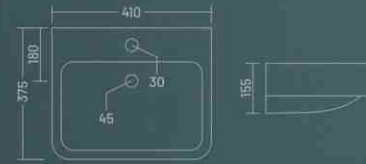

ADDY

Wall Hung Basin
L 410 W 375 H 155

designed
for glory