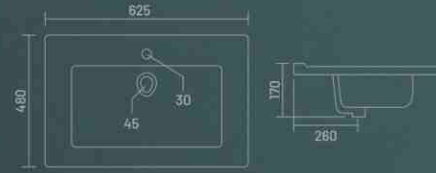

OMEGA

Top Counter Basin
L 625 W 480 H 170

the essence of tranquillity