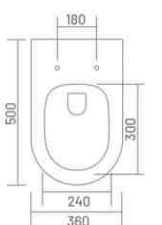

ANGEL (Rimless)
(Regular / Blind Installation)

Wall Hung Closet
L 500 W 360 H 340