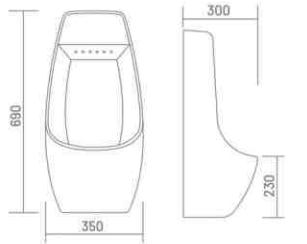

UNIQUE URINAL

Urinal
L 300 W 350 H 690

URINAL SENSOR