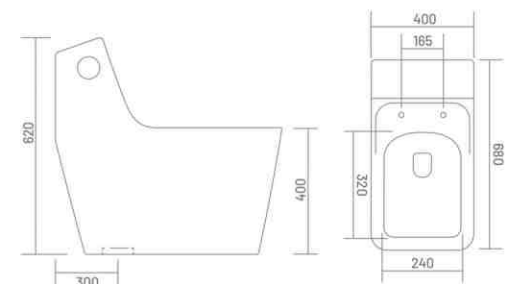

DELL - S

One Piece Closet
L 680 W 400 H 620
S Trap - 300mm(12")