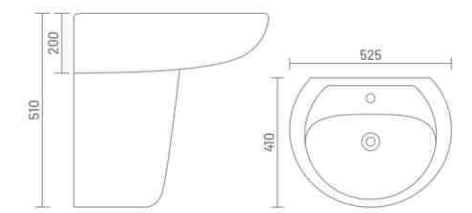

**CLASSIC**

Wash Basin Half Pedestal  
L 570 W 445 H 510

**SELINA**

Wash Basin Half Pedestal  
L 575 W 410 H 490

**MOON**

Wash Basin Half Pedestal  
L 525 W 410 H 510

space with  
playful artistry

**TESLA**