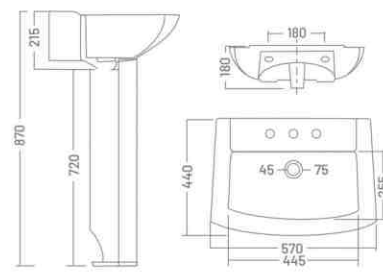

**SONIC**

Wash Basin Pedestal  
L 460 W 535 H 870

**VICTORIA**

Wash Basin Pedestal  
L 605 W 415 H 820

**ADEL**  
Wash Basin Pedestal  
L 575 W 455 H 855

**PLANET**  
Wash Basin Pedestal  
L 570 W 440 H 870