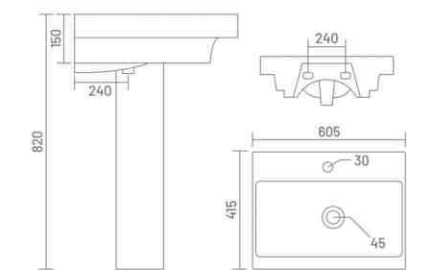

SONY

Wash Basin Pedestal
L 542 W 475 H 875

glory of
exotic
glamour

SONICA

Wash Basin Pedestal
L 542 W 475 H 925

SONIC

Wash Basin Pedestal
L 460 W 535 H 870

VICTORIA

Wash Basin Pedestal
L 605 W 415 H 820