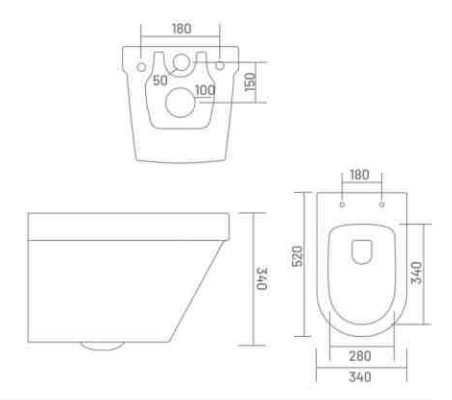

UF UF SEAT COVER **PP** PP SEAT COVER

COMMANDER

Wall Hung Closet
L 515 W 360 H 350