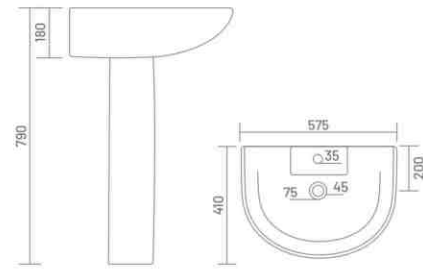

**SOFIA**

Wash Basin Pedestal  
L 575 W 420 H 850

**KITE**

Wash Basin Pedestal  
L 570 W 495 H 850

**LORIC**

Wash Basin Pedestal  
L 420 W 410 H 790

**SELINA**

Wash Basin Pedestal  
L 575 W 410 H 790