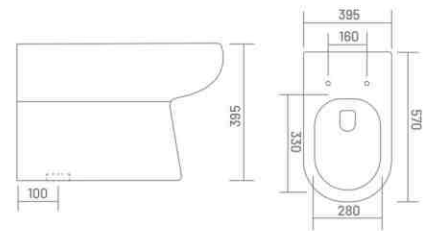

**TATA - S&P**  
Water Closet  
L 542 W 368 H 388

RIMLESS DESIGN  
**PP** PP SEAT COVER

**KROSS - S (Rimless)**  
Water Closet  
L 530 W 380 H 440

**UF** UF SEAT COVER  
**PP** PP SEAT COVER

**SASA - S**  
Water Closet  
L 570 W 395 H 395