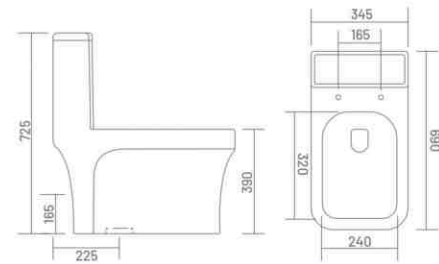

LARRA - S

One Piece Closet
L 690 W 345 H 725
S Trap - 225mm(9")