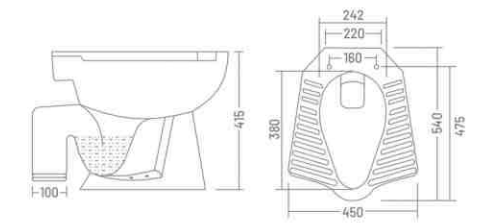

**PP** PP SEAT COVER

**POPO - S**  
Water Closet  
L 515 W 375 H 428

**PP** PP SEAT COVER

**COCO - S**  
Water Closet  
L 505 W 355 H 405

**CLASSIC - S**

Water Closet  
L 540 W 375 H 405

**CLASSIC - P**

Water Closet  
L 540 W 375 H 405