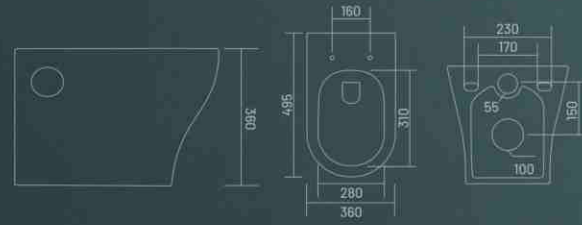

Wall Hung Closet  
L 515 W 360 H 350

**CUTE (Rimless)**

Wall Hung Closet  
L 495 W 360 H 360

smart  
irresistible  
curves

**PP** PP SEAT COVER

**CELIO**

Wall Hung Closet  
L 485 W 350 H 350

**PP** PP SEAT COVER