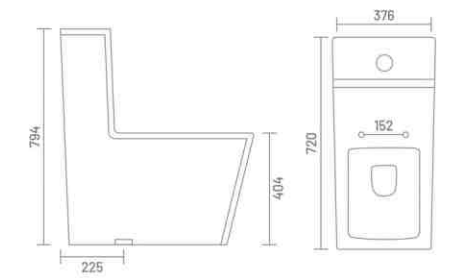

VOLVO - S

One Piece Closet
L 720 W 376 H 794
S Trap - 225mm(9")

- 4D FLUSH
- RIMLESS DESIGN
- SYPHONIC FLUSH
- UF SEAT COVER
- **PP** PP SEAT COVER

CARNIVAL - S

One Piece Closet
L 670 W 360 H 770
S Trap - 225mm(9")