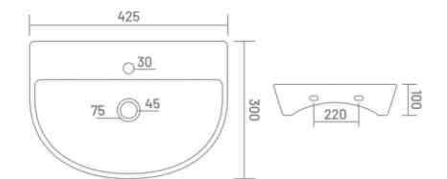

Wall Hung Basin  
L 410 W 375 H 155

designed  
for glory

**LYRA**

Wall Hung Basin  
L 425 W 400 H 160

**MARK**

Wall Hung Basin  
L 425 W 300 H 100

**LORIC**

Wall Hung Basin  
L 420 W 410 H 100