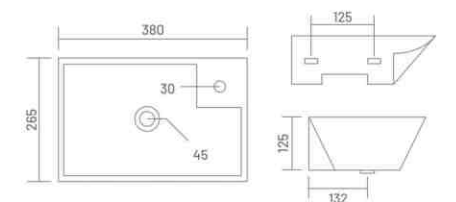

CUBA

Wall Hung Basin
L 345 W 300 H 130

NANO

Wall Hung Basin
L 380 W 300 H 190

ROSY

Wall Hung Basin
L 315 W 300 H 125

KENZO

Wall Hung Basin
L 430 W 245 H 135

LARA

Wall Hung Basin
L 325 W 270 H 125

CANDY

Wall Hung Basin
L 380 W 265 H 125