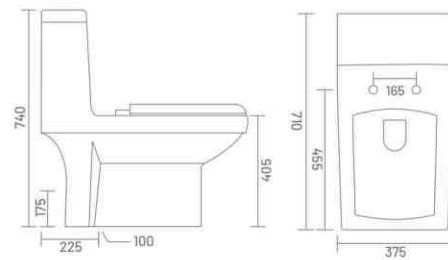

**CRYSTAL - S&P**

One Piece Closet  
L 710 W 375 H 740  
S Trap - 100mm(4")  
S Trap - 225mm(9")  
S Trap - 300mm(12")  
P Trap - 175mm

WASH DOWN FLUSH UF UF SEAT COVER  
PP PP SEAT COVER

**SPICE - S&P**