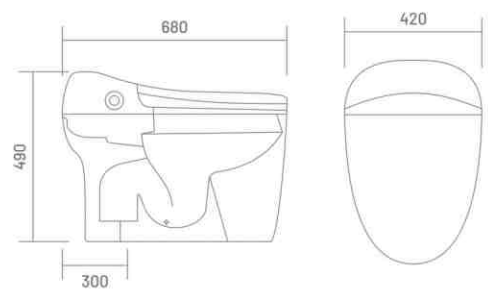

## WIS-SMART 102

Pulse Tankless Toilet  
L 680 W 420 H 490  
S-trap 300mm(12") rounghing-in