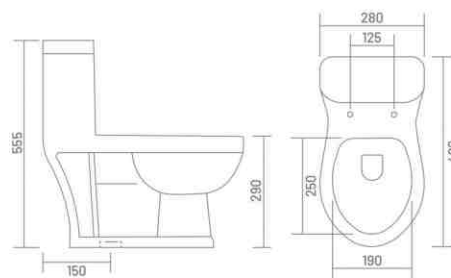

JACK - S&P

Two Piece Closet
L 660 W 355 H 735
S Trap - 225mm(9")
P Trap - 180mm