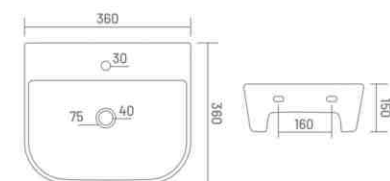

ROMA

Wall Hung Basin
L 360 W 360 H 150