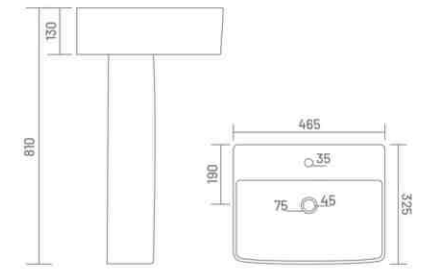

Wash Basin Pedestal
L 500 W 425 H 830

Wash Basin Pedestal
L 470 W 300 H 858

ALEXA

Wash Basin Pedestal
L 465 W 325 H 810

Wash Basin Pedestal
L 455 W 350 H 825

Wash Basin Pedestal
L 425 W 400 H 850