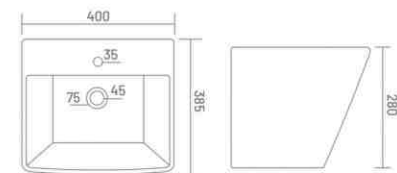

One Piece Basin  
L 555 W 470 H 395

**DENIM**

One Piece Basin  
L 390 W 355 H 355

**PROTON**

One Piece Basin  
L 400 W 385 H 280

**CORAL**

One Piece Basin  
L 505 W 350 H 260

**ADDY**