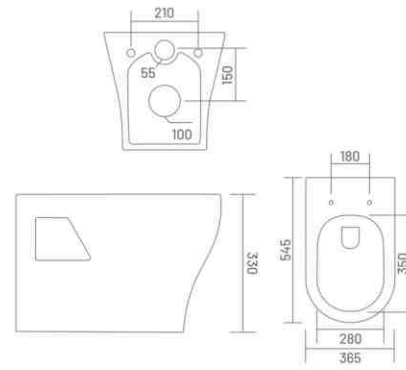

RIMLESS DESIGN
UF UF SEAT COVER
PP PP SEAT COVER

OPERA (Rimless)

Wall Hung Closet
L 510 W 360 H 390

UF UF SEAT COVER
PP PP SEAT COVER

RETRO

Wall Hung Closet
L 545 W 365 H 330

RIMLESS DESIGN
UF UF SEAT COVER
PP PP SEAT COVER

AMAZON (Rimless)

Wall Hung Closet
L 535 W 355 H 350

UF UF SEAT COVER
PP PP SEAT COVER

PACIFIC

Wall Hung Closet
L 505 W 358 H 366

PP PP SEAT COVER

CASCADE

Wall Hung Closet
L 495 W 385 H 365

PP PP SEAT COVER

MINI

Wall Hung Closet
L 485 W 350 H 350