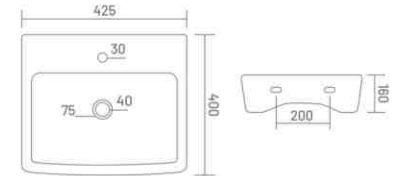

Wall Hung Basin  
L 410 W 375 H 155

designed  
for glory

**LYRA**

Wall Hung Basin  
L 425 W 400 H 160

**MARK**

Wall Hung Basin  
L 425 W 300 H 100

**LORIC**

Wall Hung Basin  
L 420 W 410 H 100