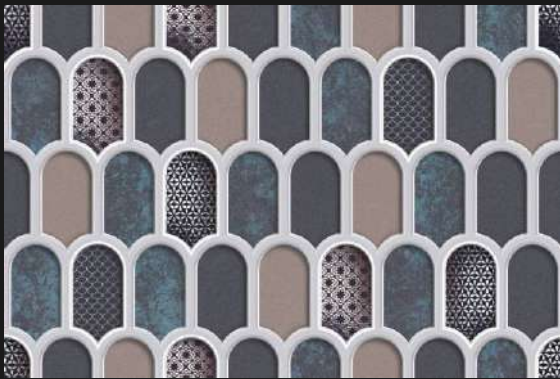

300x450mm
MATT FINISH

8014-HL