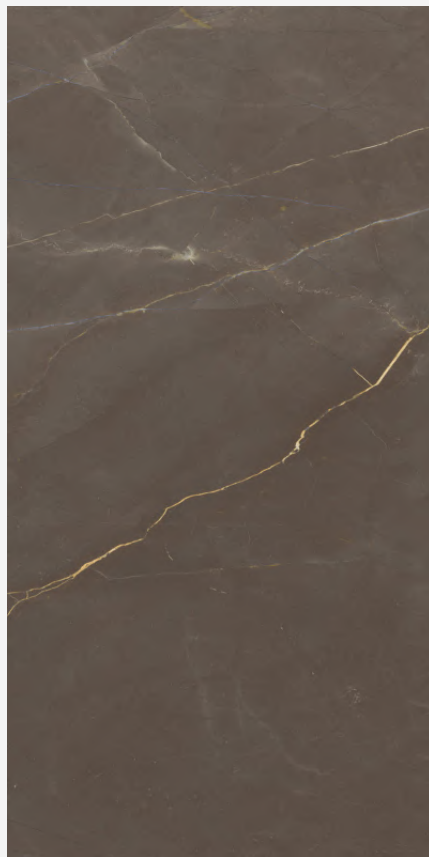

SMART MARBLE

AMANI COFFEE

Random Face 4

FINISH
GLOSSY

SIZE
800x1600 MM

THICKNESS
9 MM