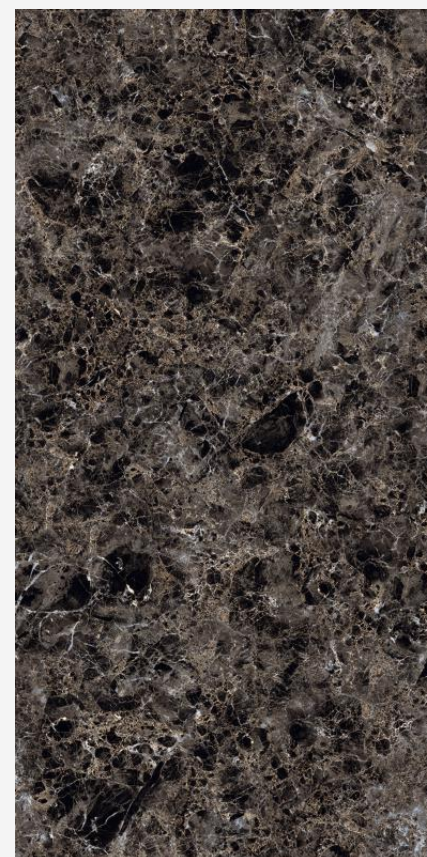

SMART MARBLE

EMPERADOR QUARTZ

Random Face 4

FINISH
GLOSSY

SIZE
800x1600 MM

THICKNESS
9 MM