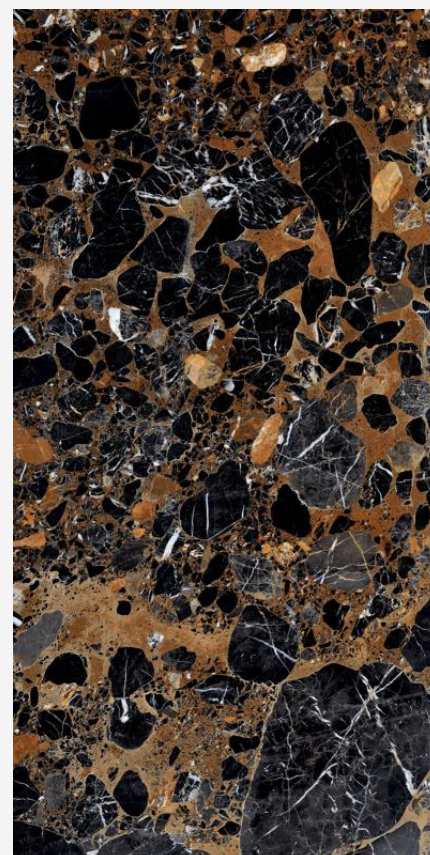

SMART MARBLE

STONE BLACK

Random Face 3

FINISH
GLOSSY

SIZE
800x1600 MM

THICKNESS
9 MM