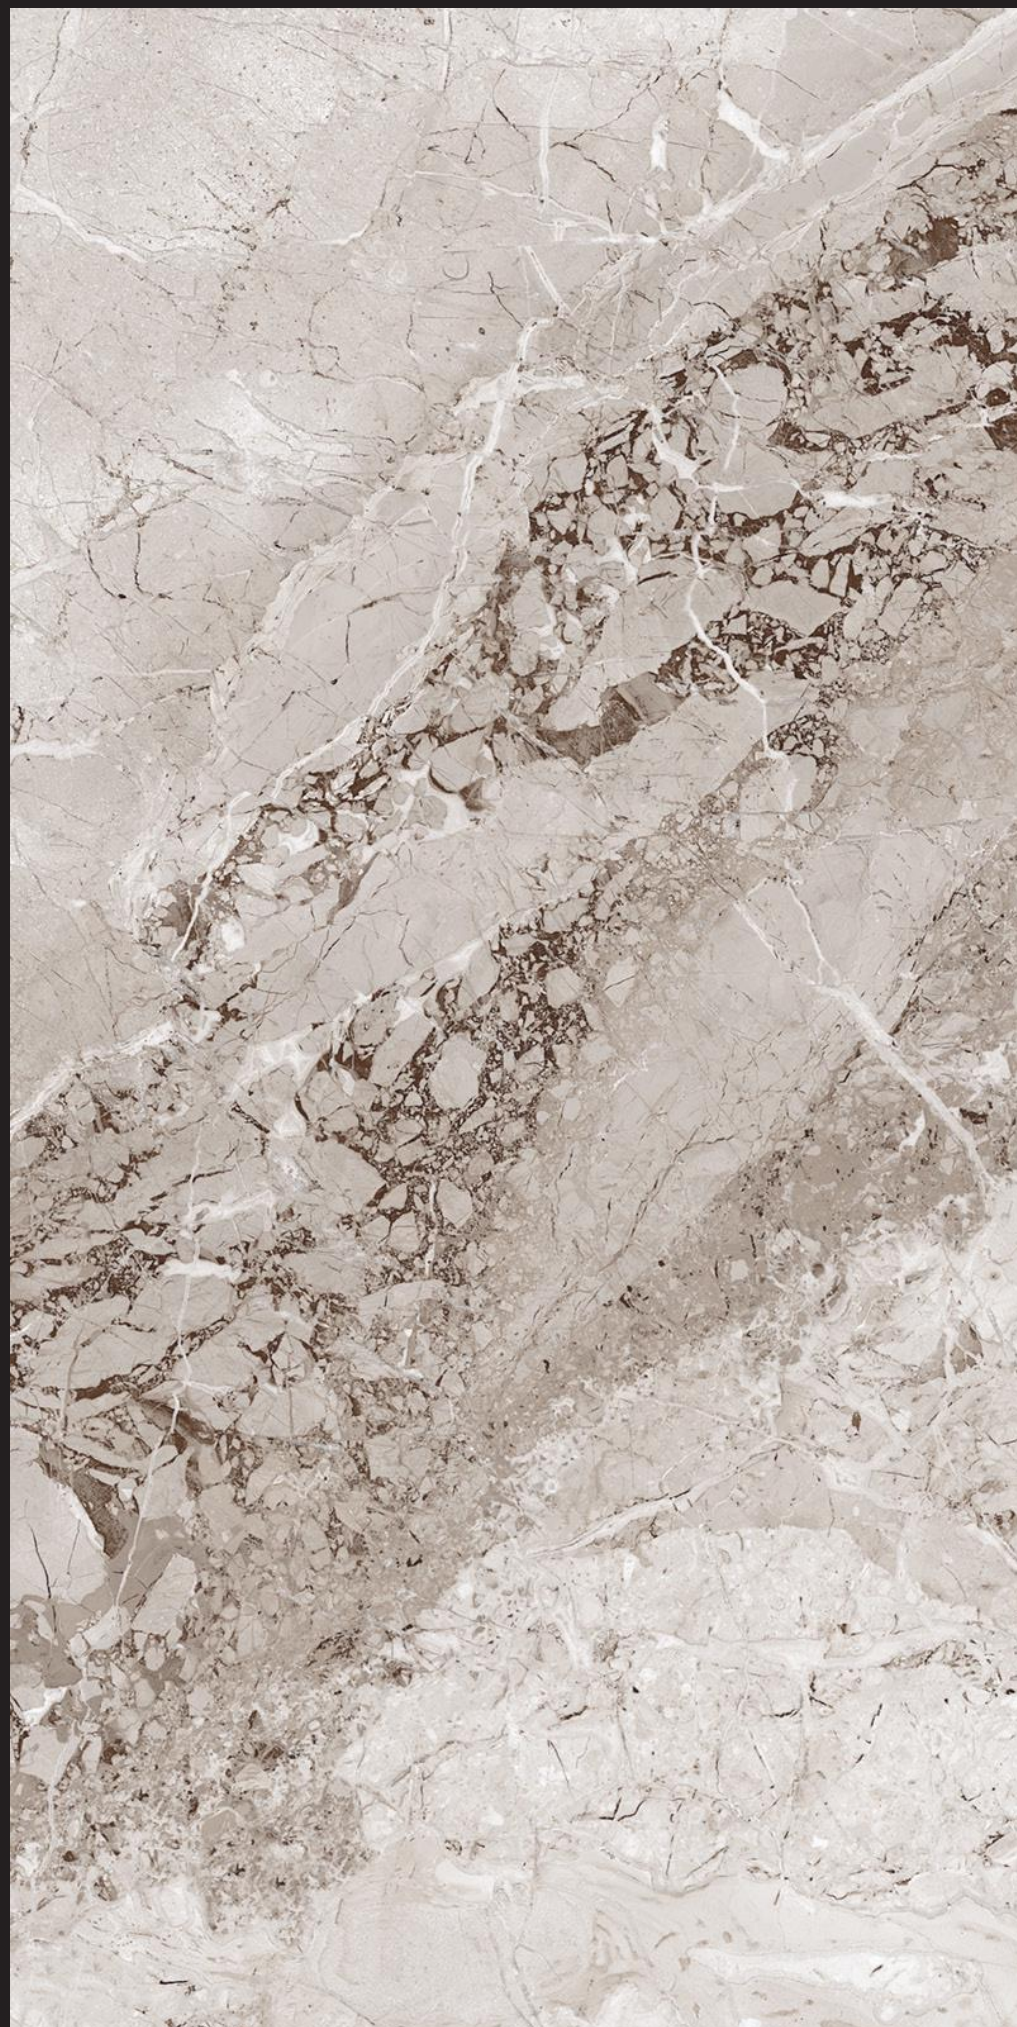

# BRECCIA ESTRELA ICE

Random Face 4

FINISH  
**GLOSSY**

SIZE  
**800x1600 MM**

THICKNESS  
**9 MM**

 **GLOSSY**  
COLLECTION

**IBIS**

SMART MARBLE