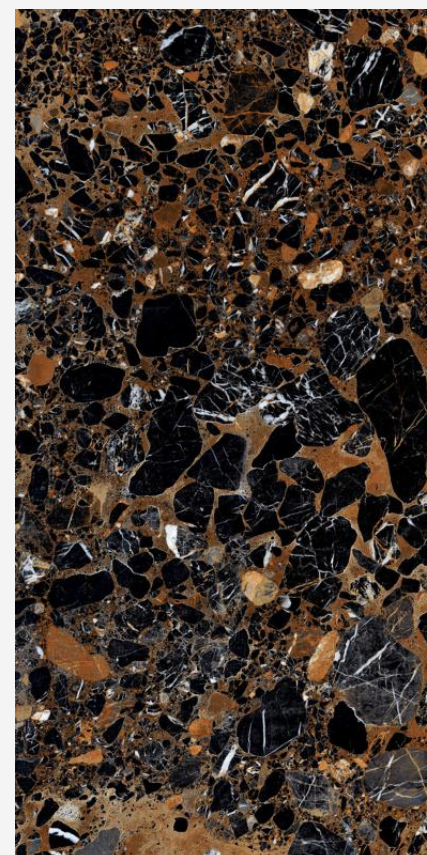

SMART MARBLE

STONE BLACK

Random Face 3

FINISH
GLOSSY

SIZE
800x1600 MM

THICKNESS
9 MM