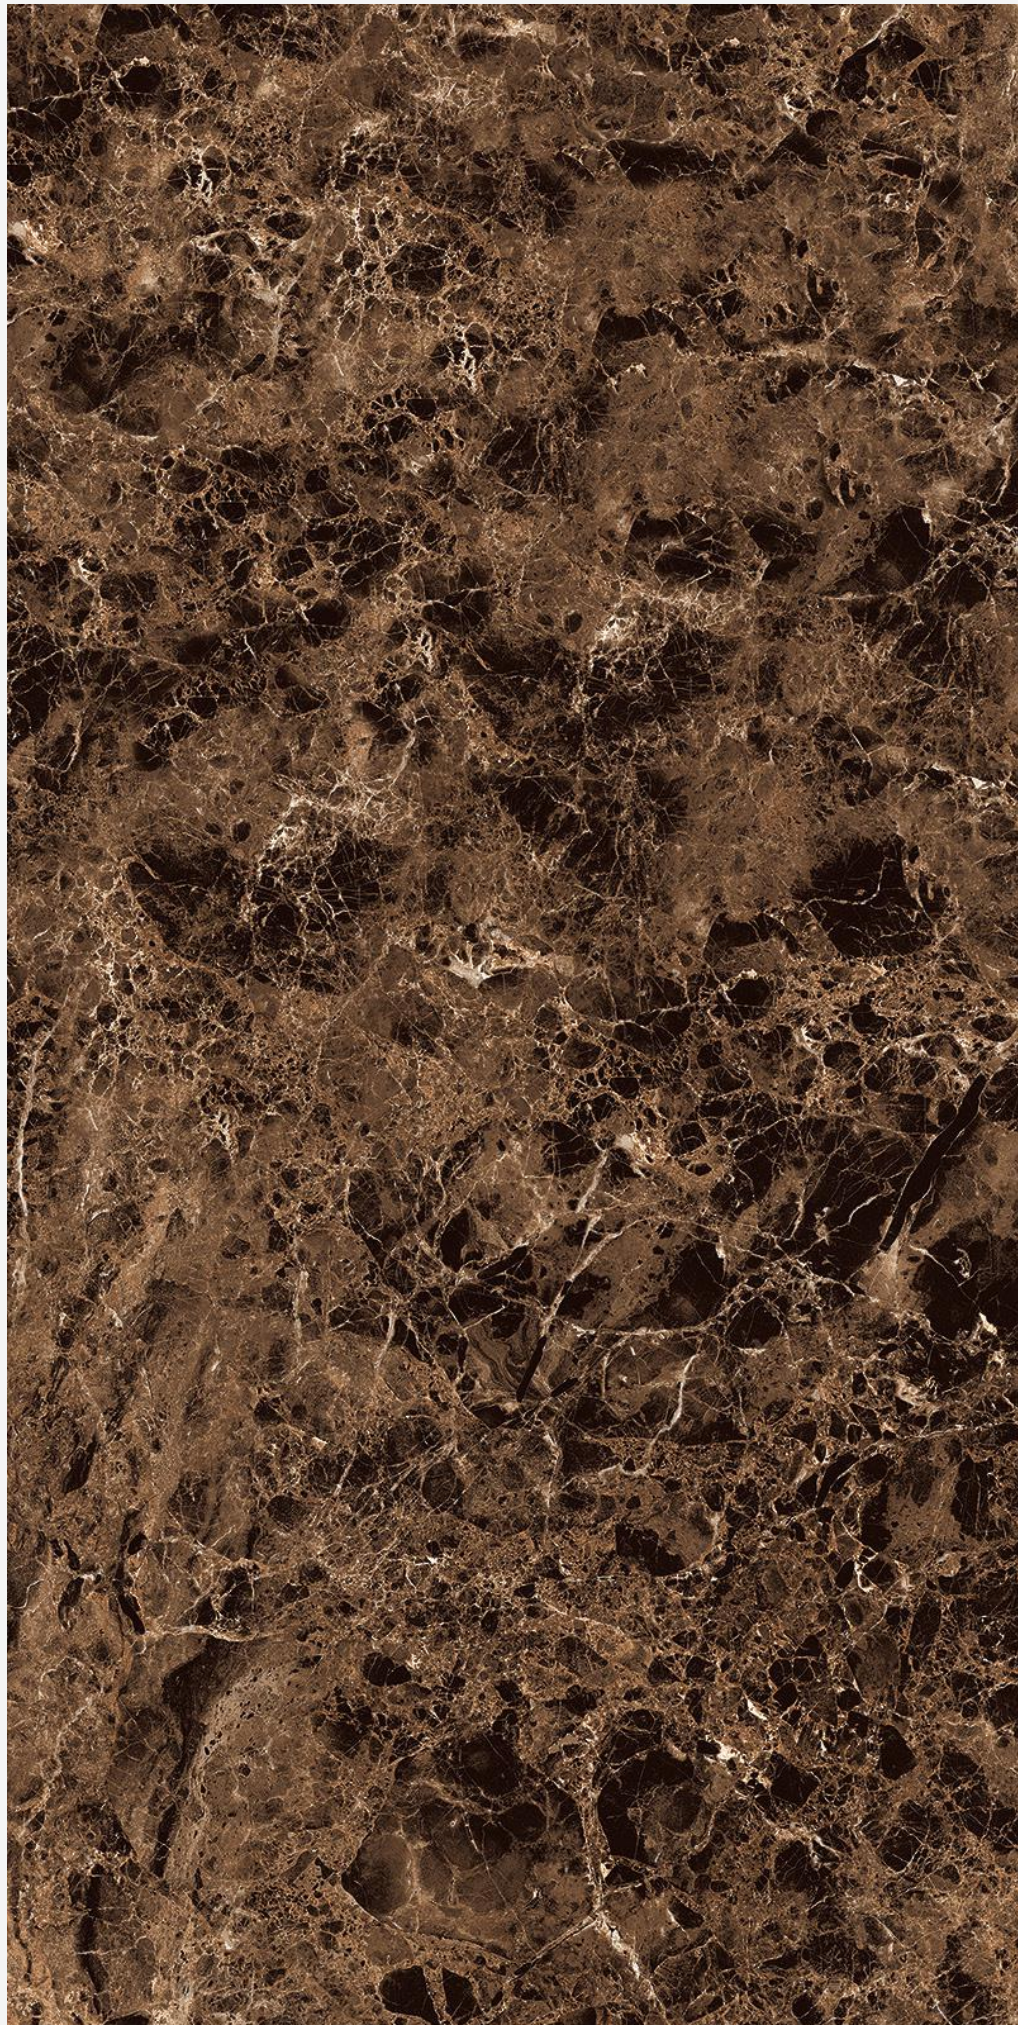

SMART MARBLE

EMPERADOR MARRON

Random Face 4

FINISH
GLOSSY

SIZE
800x1600 MM

THICKNESS
9 MM