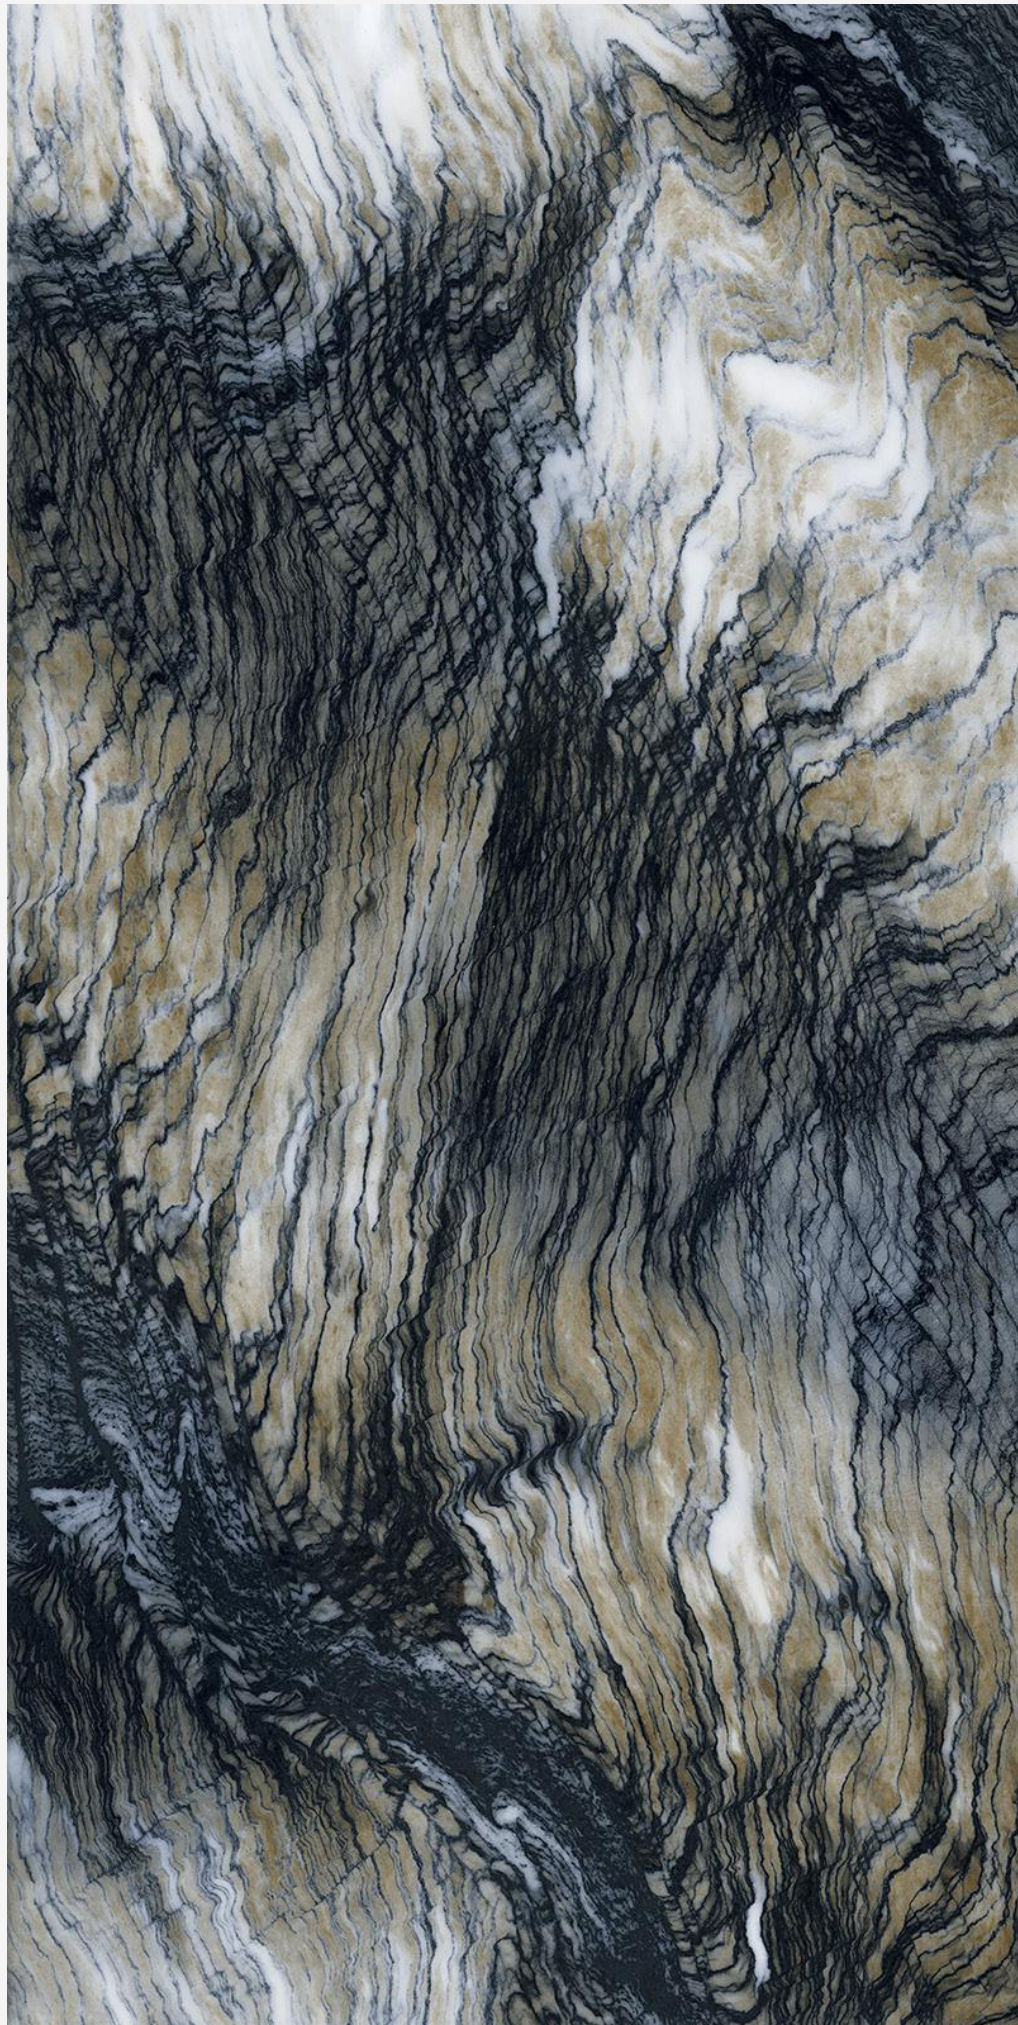

SMART MARBLE

BRAZIL TEXTURE

Random Face 5

FINISH
GLOSSY

SIZE
800x1600 MM

THICKNESS
9 MM