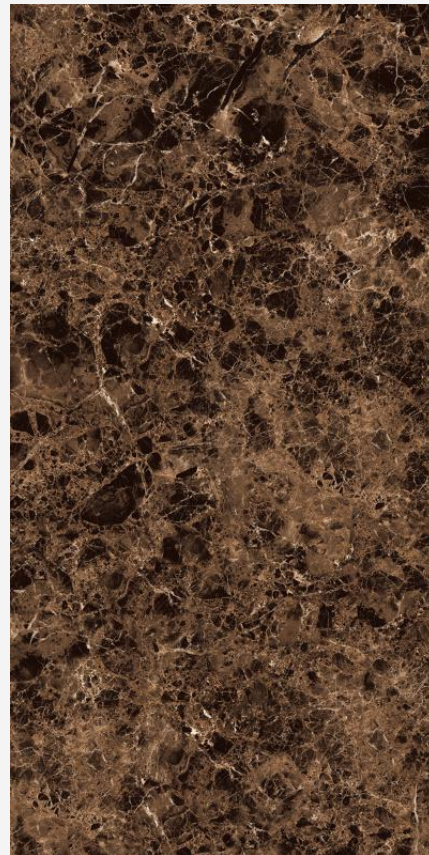

SMART MARBLE

EMPERADOR MARRON

Random Face 4

FINISH
GLOSSY

SIZE
800x1600 MM

THICKNESS
9 MM