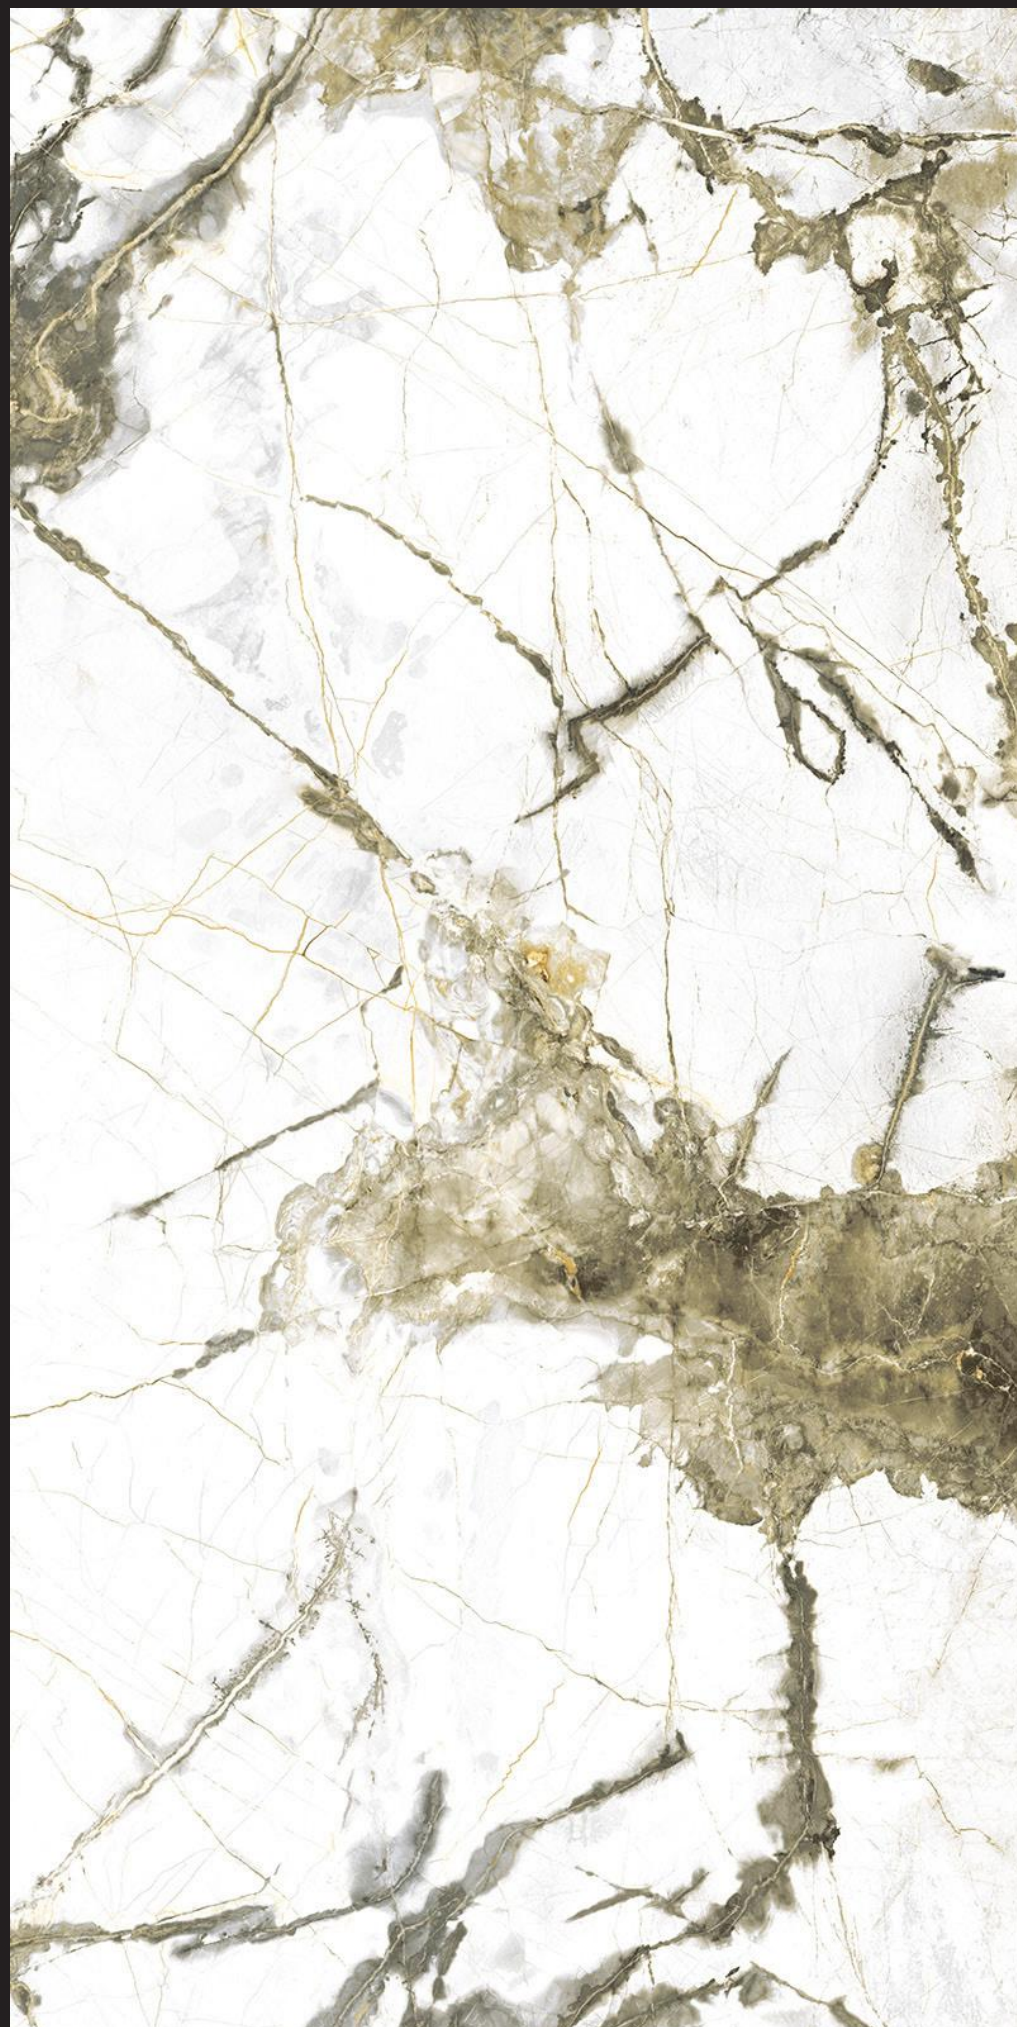

IBIS

SMART MARBLE

PERSIA MINT

Random Face 4

FINISH
GLOSSY

SIZE
800x1600 MM

THICKNESS
9 MM

GLOSSY
COLLECTION