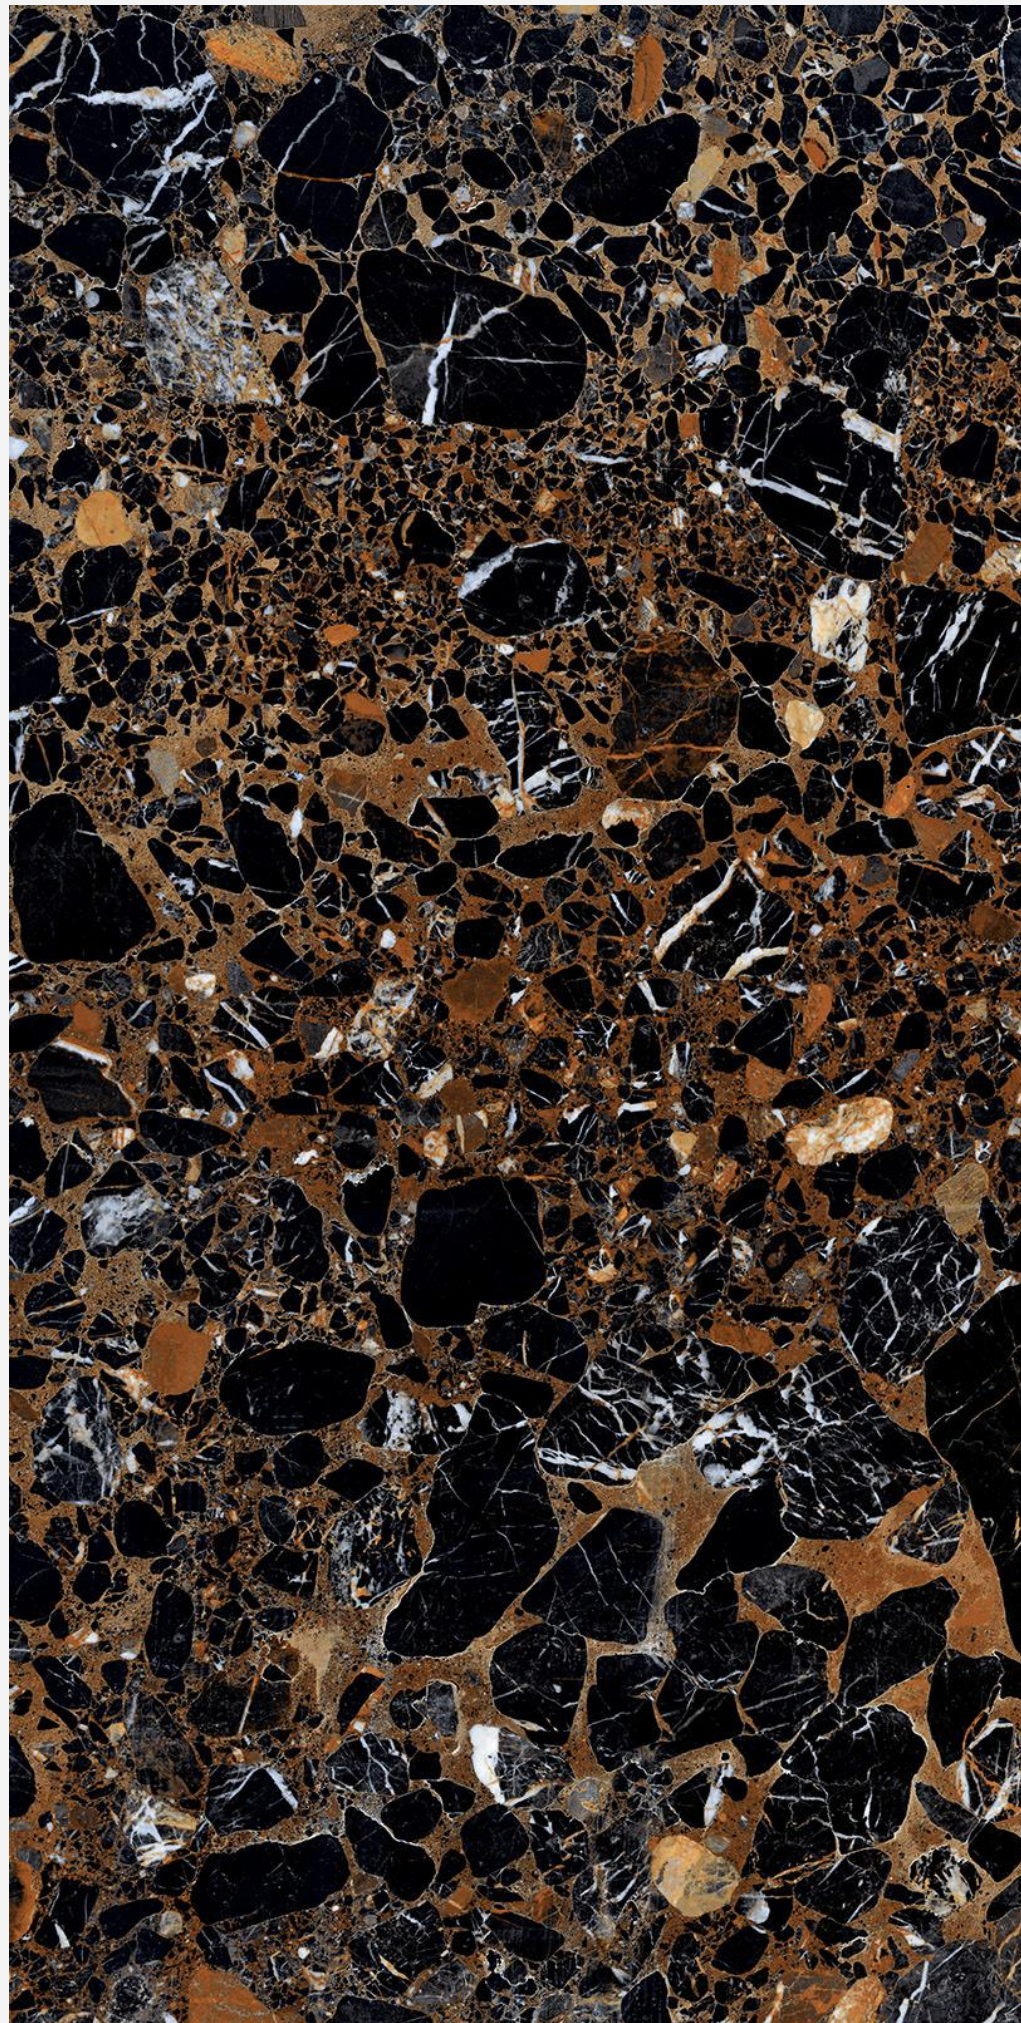

SMART MARBLE

STONE BLACK

Random Face 3

FINISH
GLOSSY

SIZE
800x1600 MM

THICKNESS
9 MM