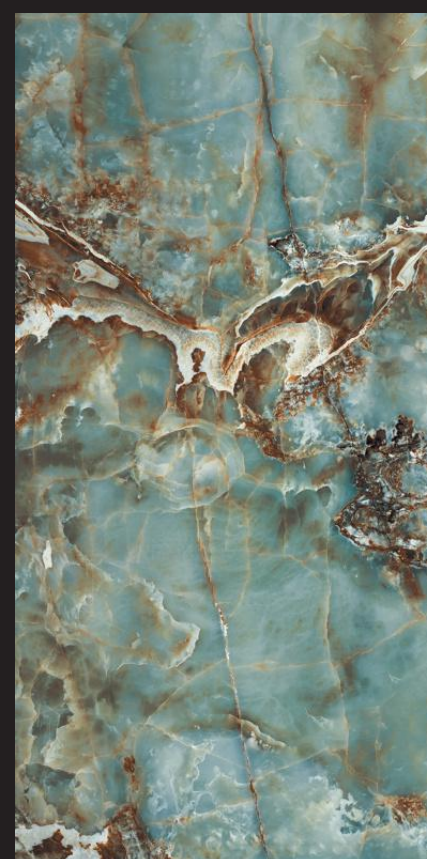

# ONICE PERSIA

Random Face 5

FINISH  
GLOSSY

SIZE  
800X1600 MM

THICKNESS  
9 MM

 **GLOSSY**  
COLLECTION

**IBIS**

SMART MARBLE