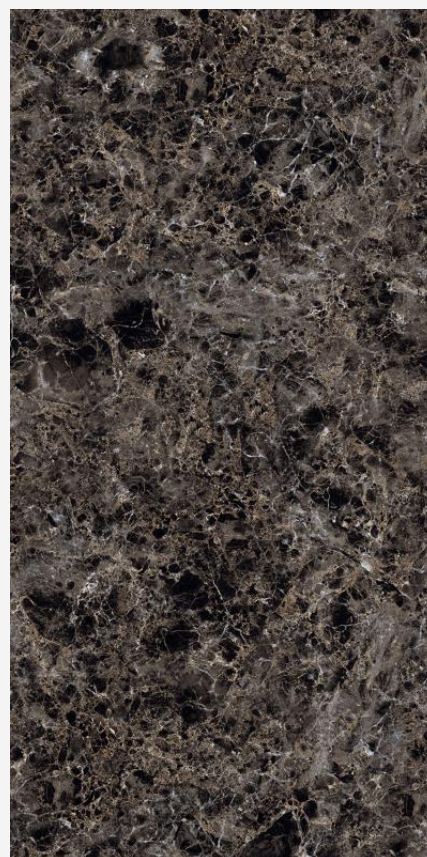

SMART MARBLE

EMPERADOR QUARTZ

Random Face 4

FINISH
GLOSSY

SIZE
800x1600 MM

THICKNESS
9 MM