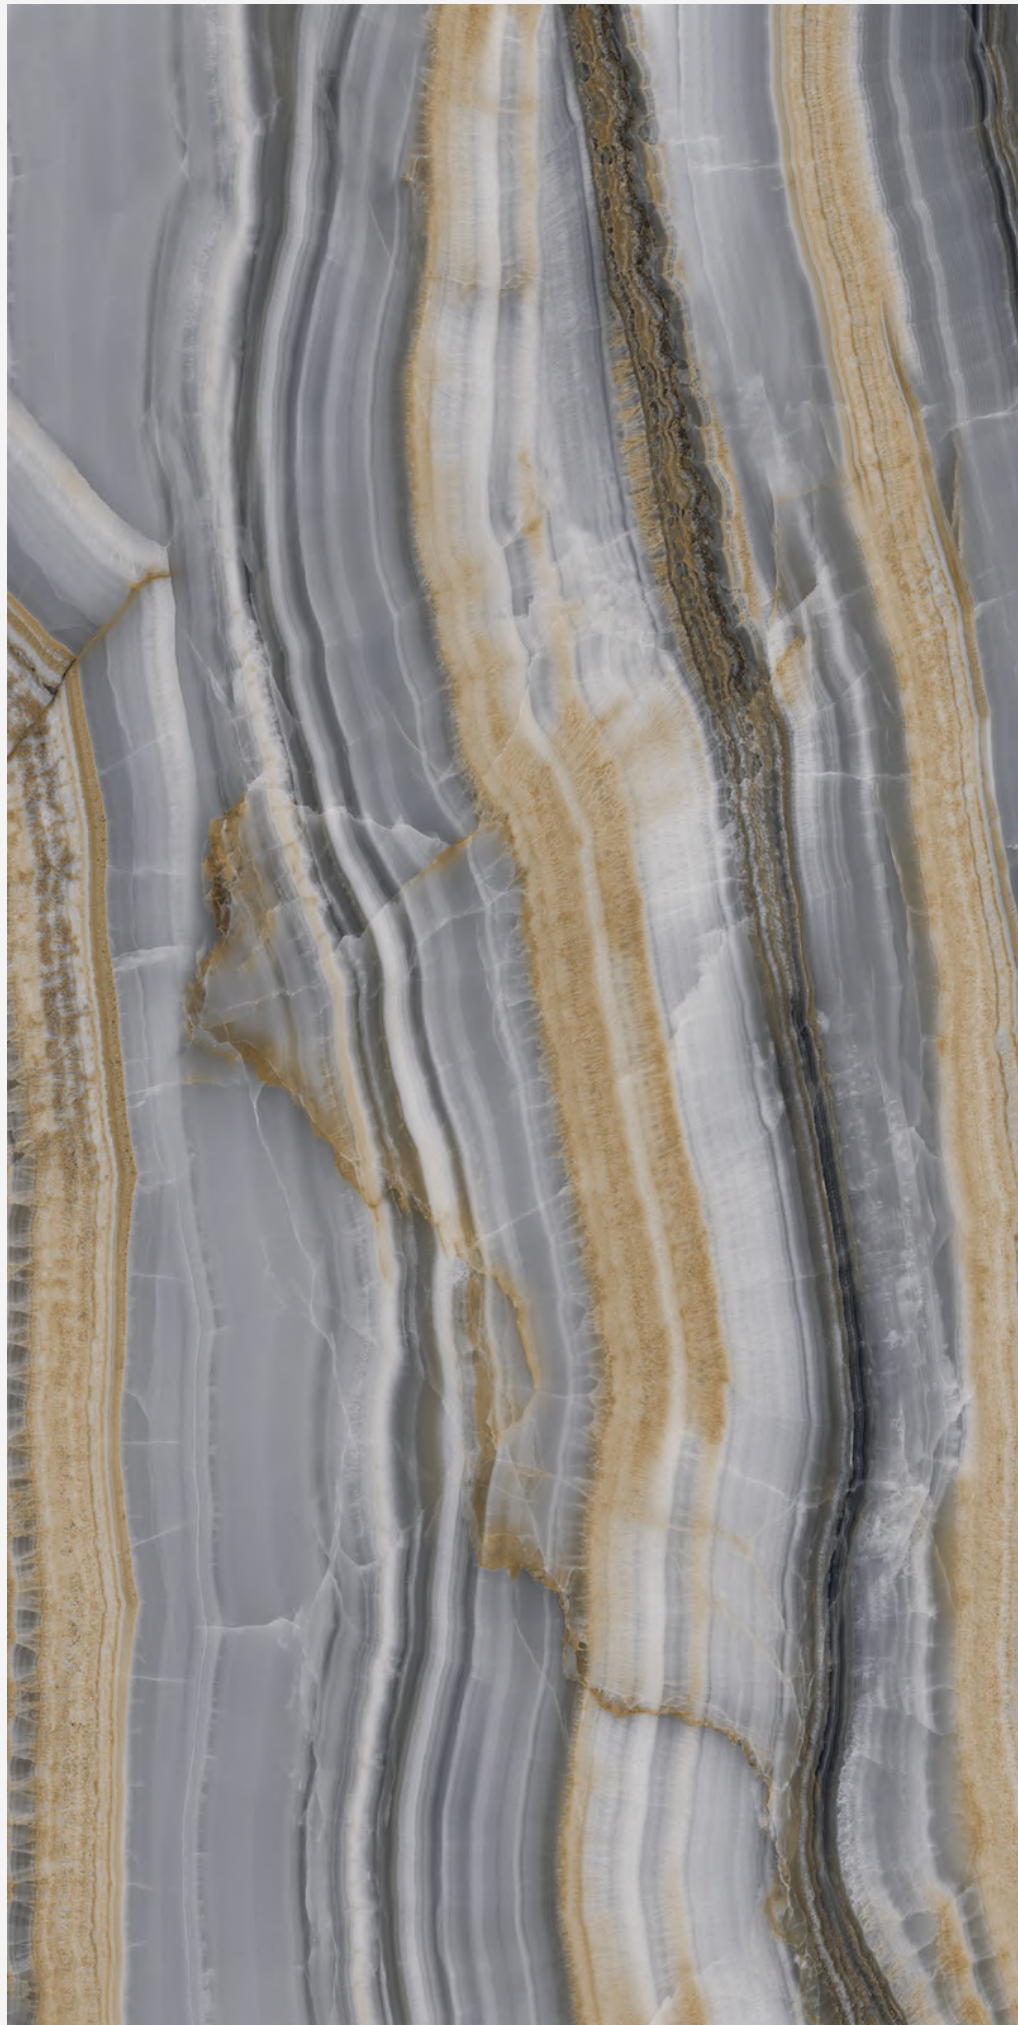

IBIS

SMART MARBLE

IRISH ONYX

Random Face 3

FINISH
GLOSSY

SIZE
800x1600 MM

THICKNESS
9 MM