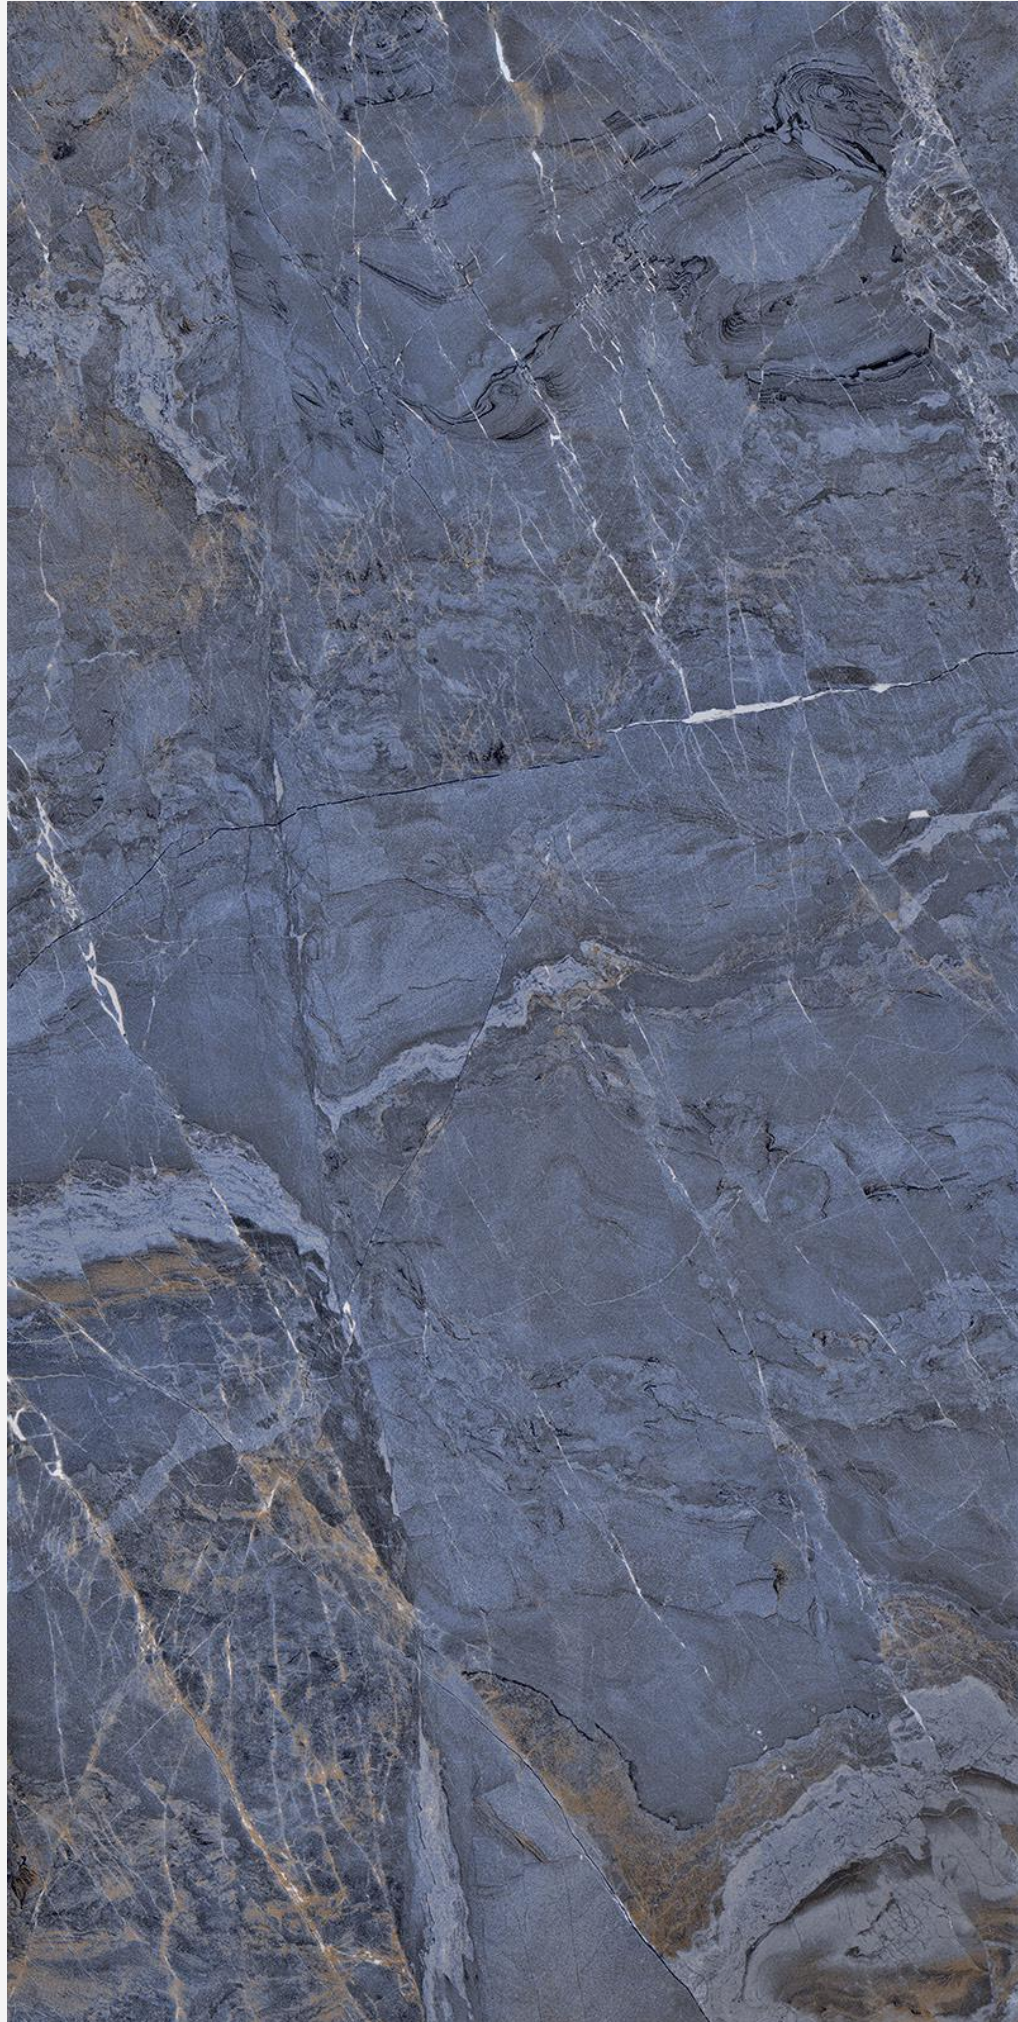

# EMPERADOR QUARTZ

Random Face 4

FINISH  
GLOSSY

SIZE  
800x1600 MM

THICKNESS  
9 MM

SMART MARBLE