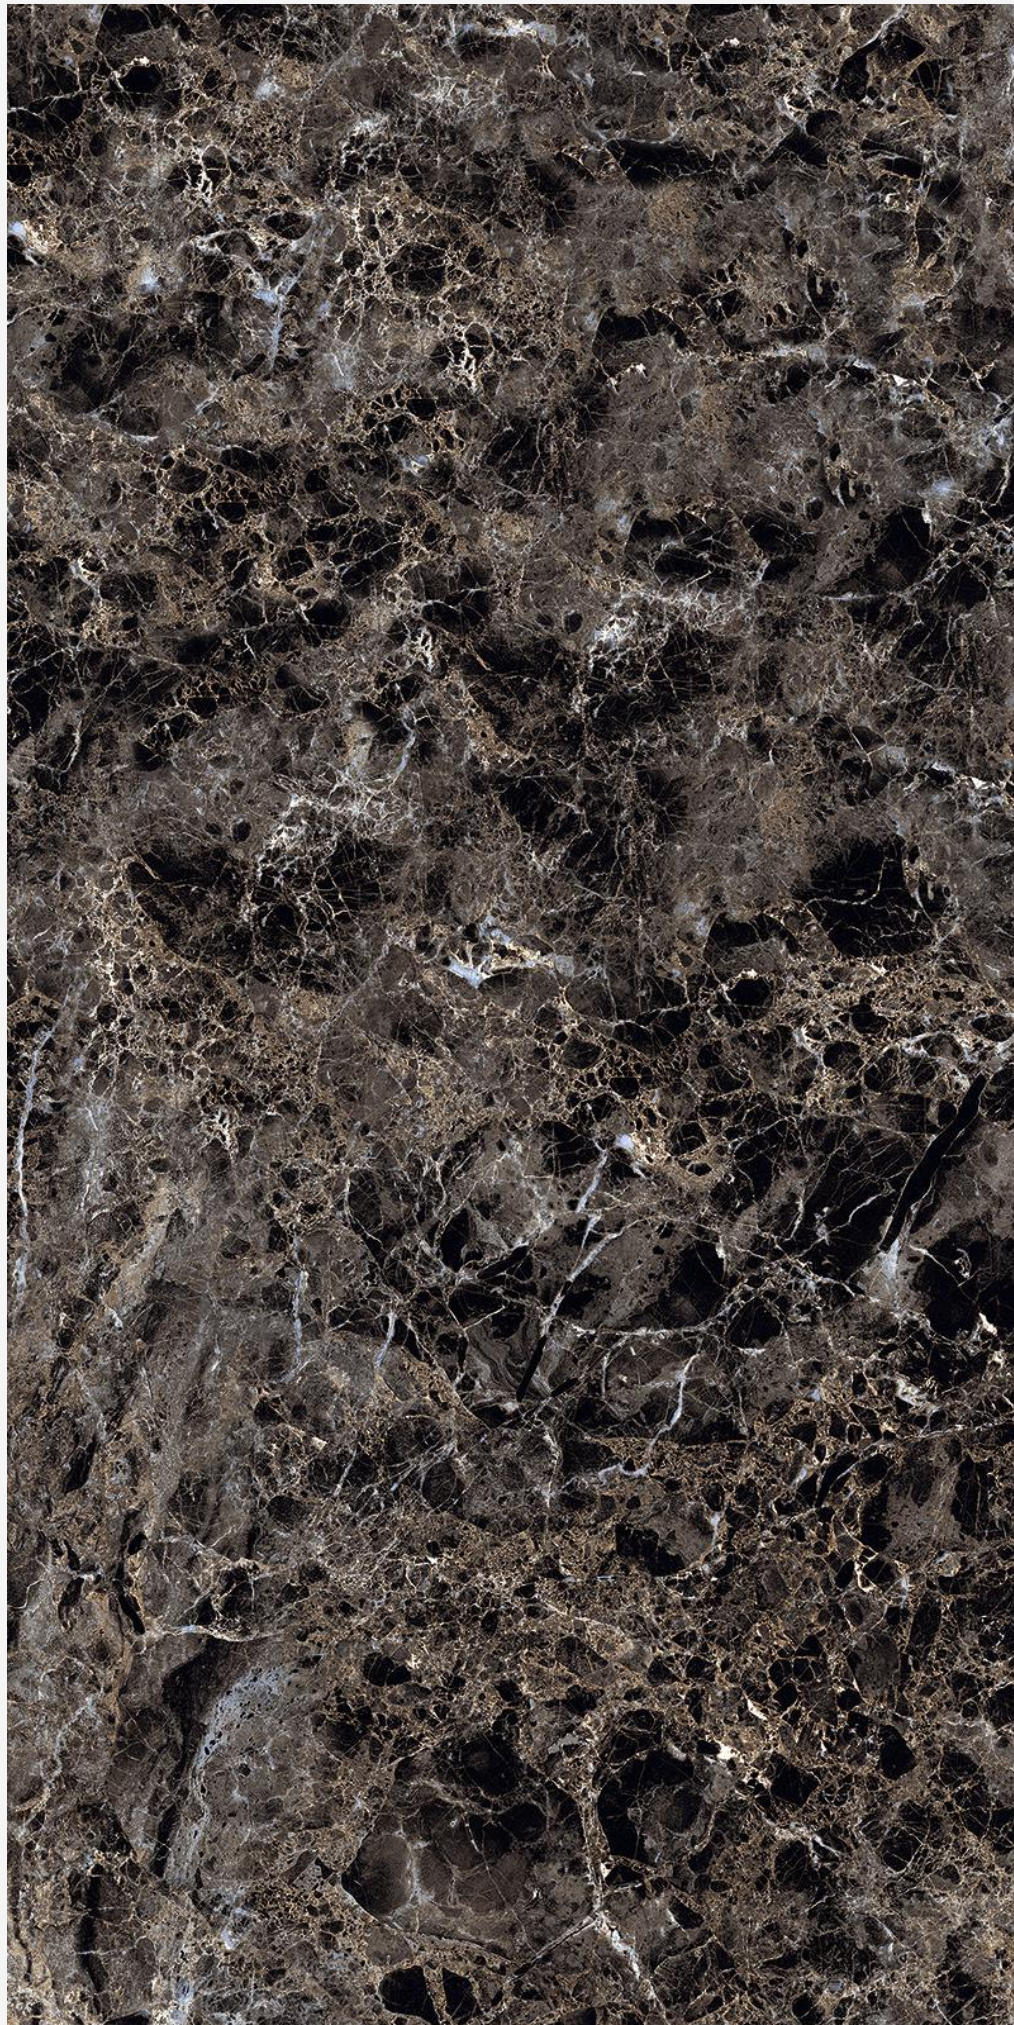

SMART MARBLE

EMPERADOR QUARTZ

Random Face 4

FINISH
GLOSSY

SIZE
800x1600 MM

THICKNESS
9 MM