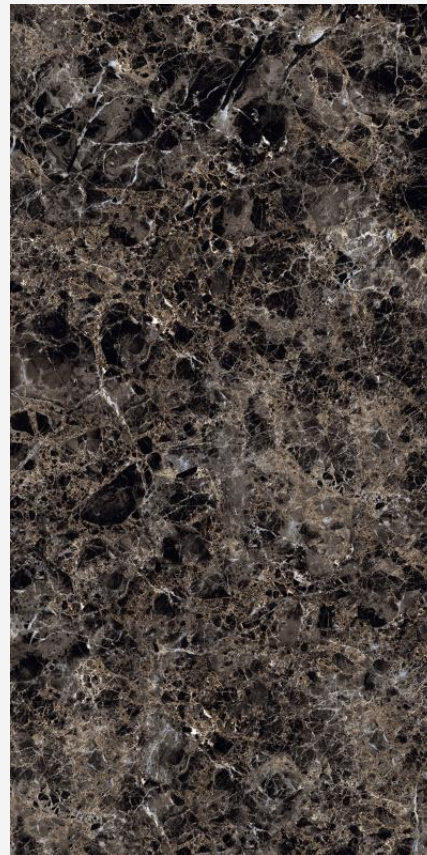

SMART MARBLE

EMPERADOR QUARTZ

Random Face 4

FINISH
GLOSSY

SIZE
800x1600 MM

THICKNESS
9 MM