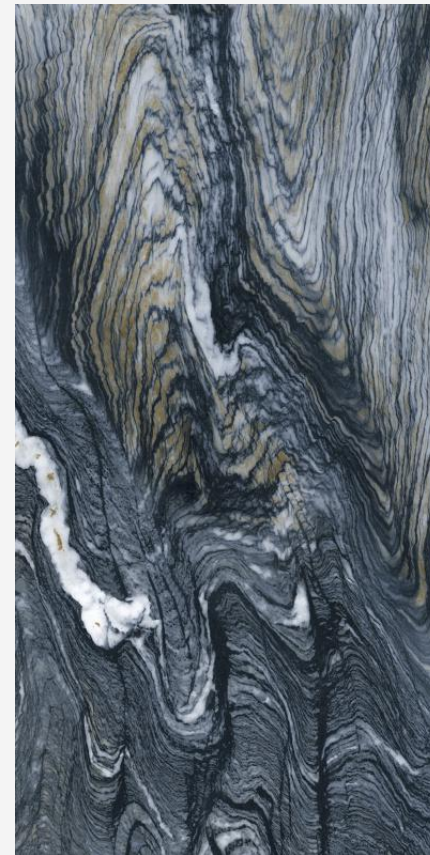

SMART MARBLE

BRAZIL TEXTURE

Random Face 5

FINISH
GLOSSY

SIZE
800x1600 MM

THICKNESS
9 MM