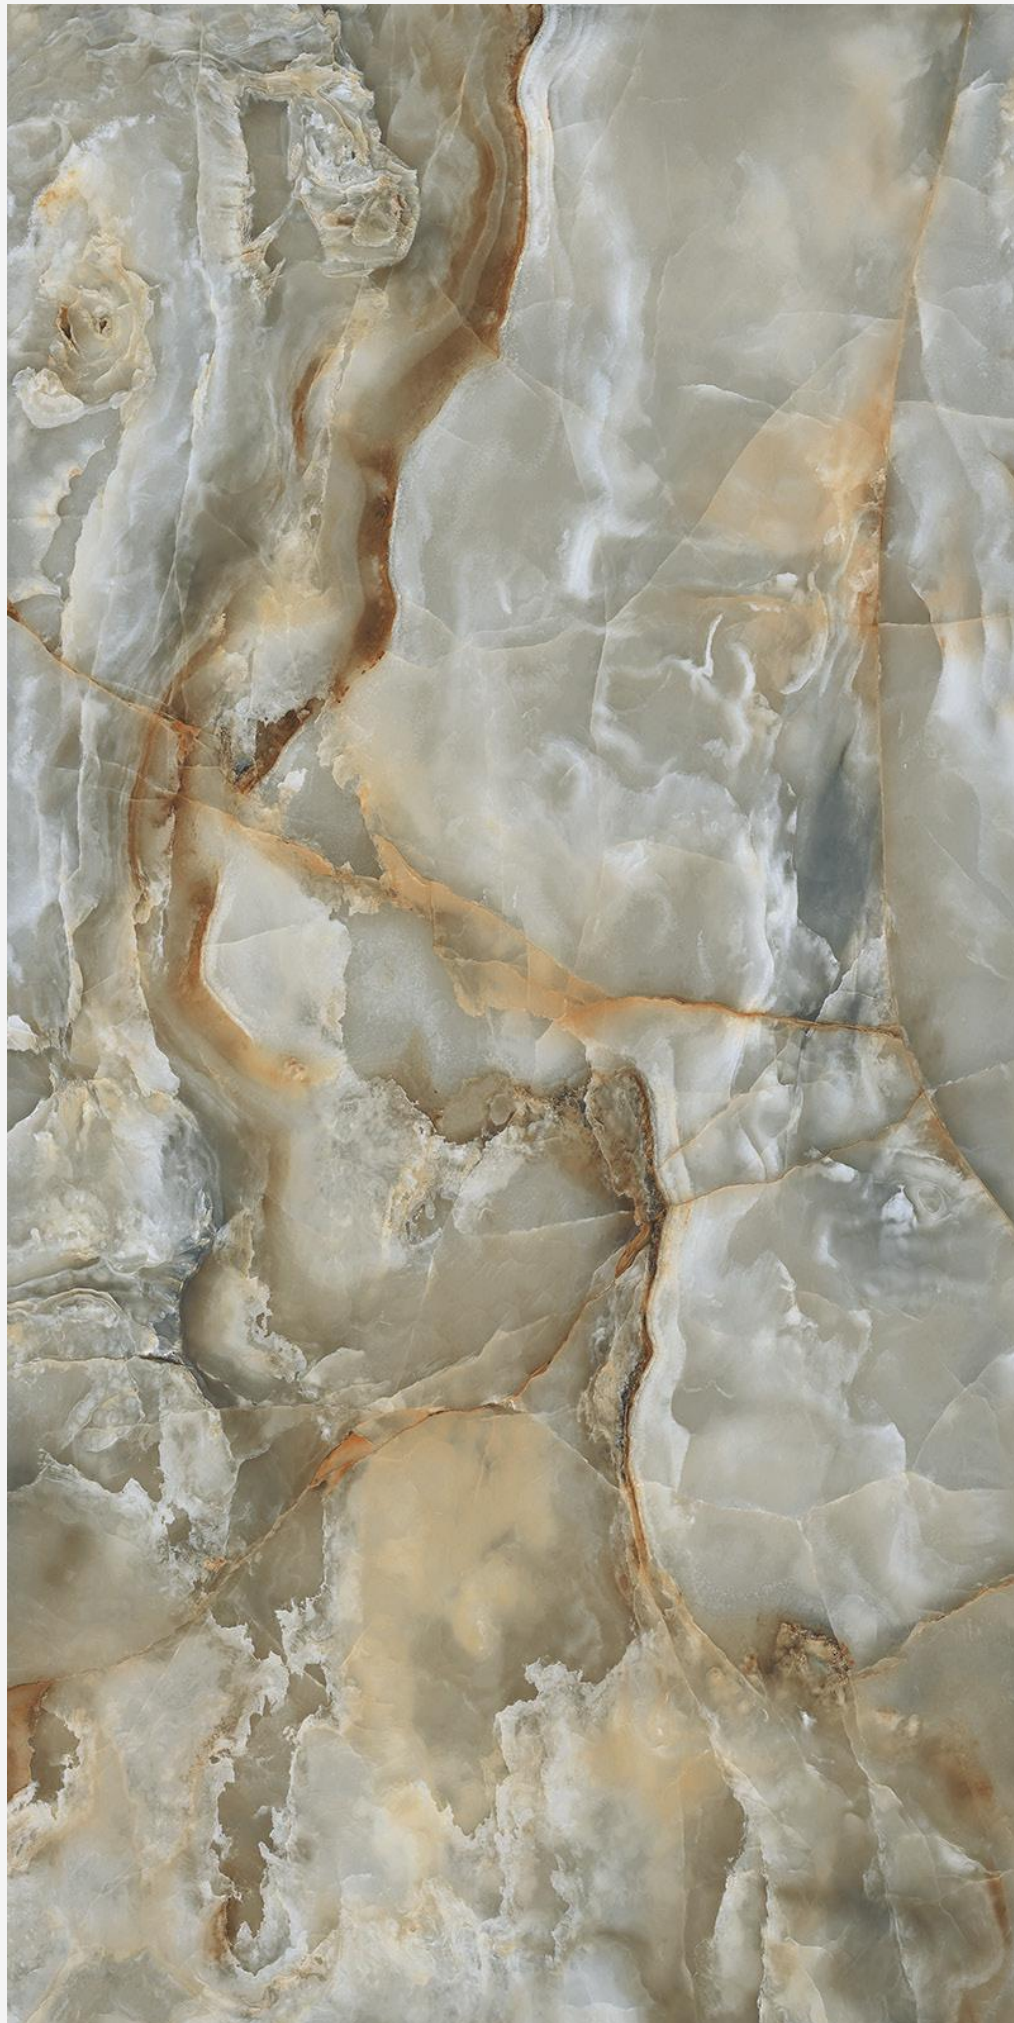

SMART MARBLE

TURKISH MINT ONYX

Random Face 4

FINISH
GLOSSY

SIZE
800x1600 MM

THICKNESS
9 MM