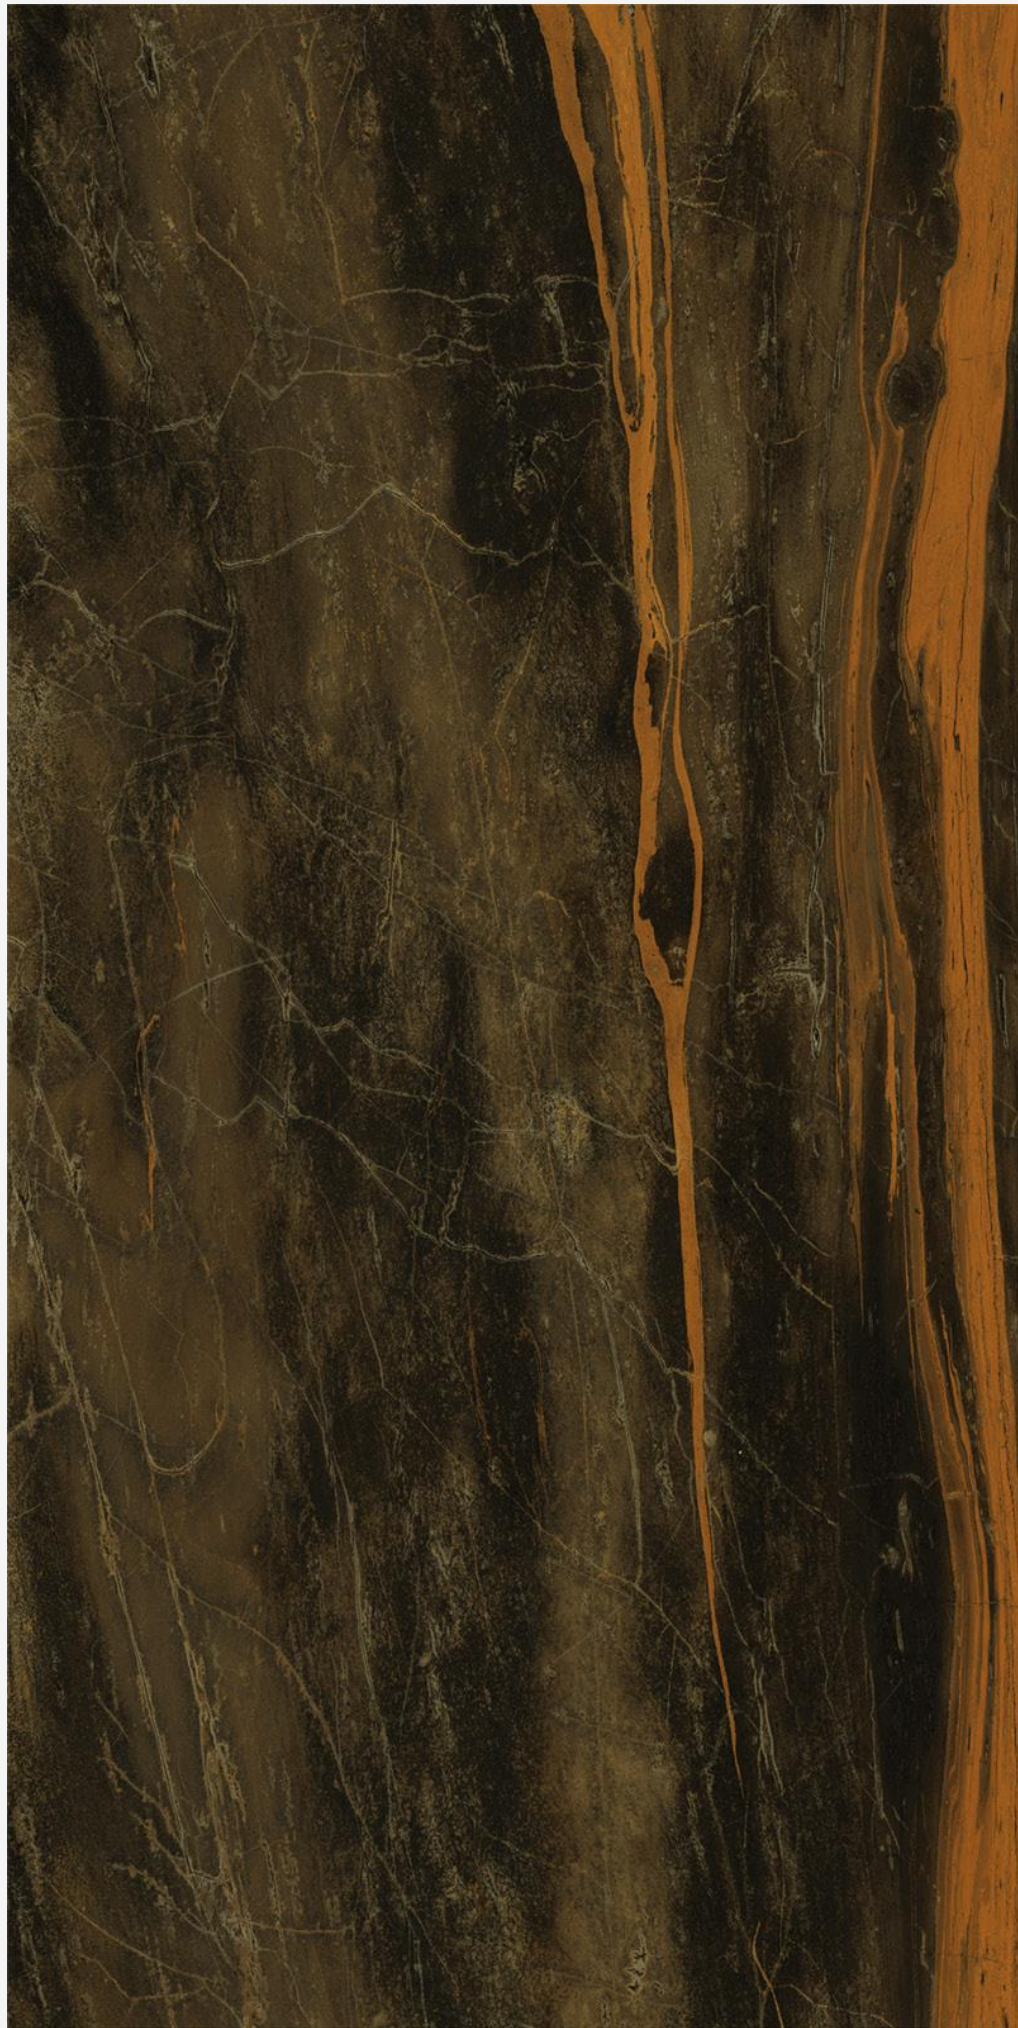

IBIS

SMART MARBLE

MONET GOLD

Random Face 4

FINISH
GLOSSY

SIZE
800x1600 MM

THICKNESS
9 MM