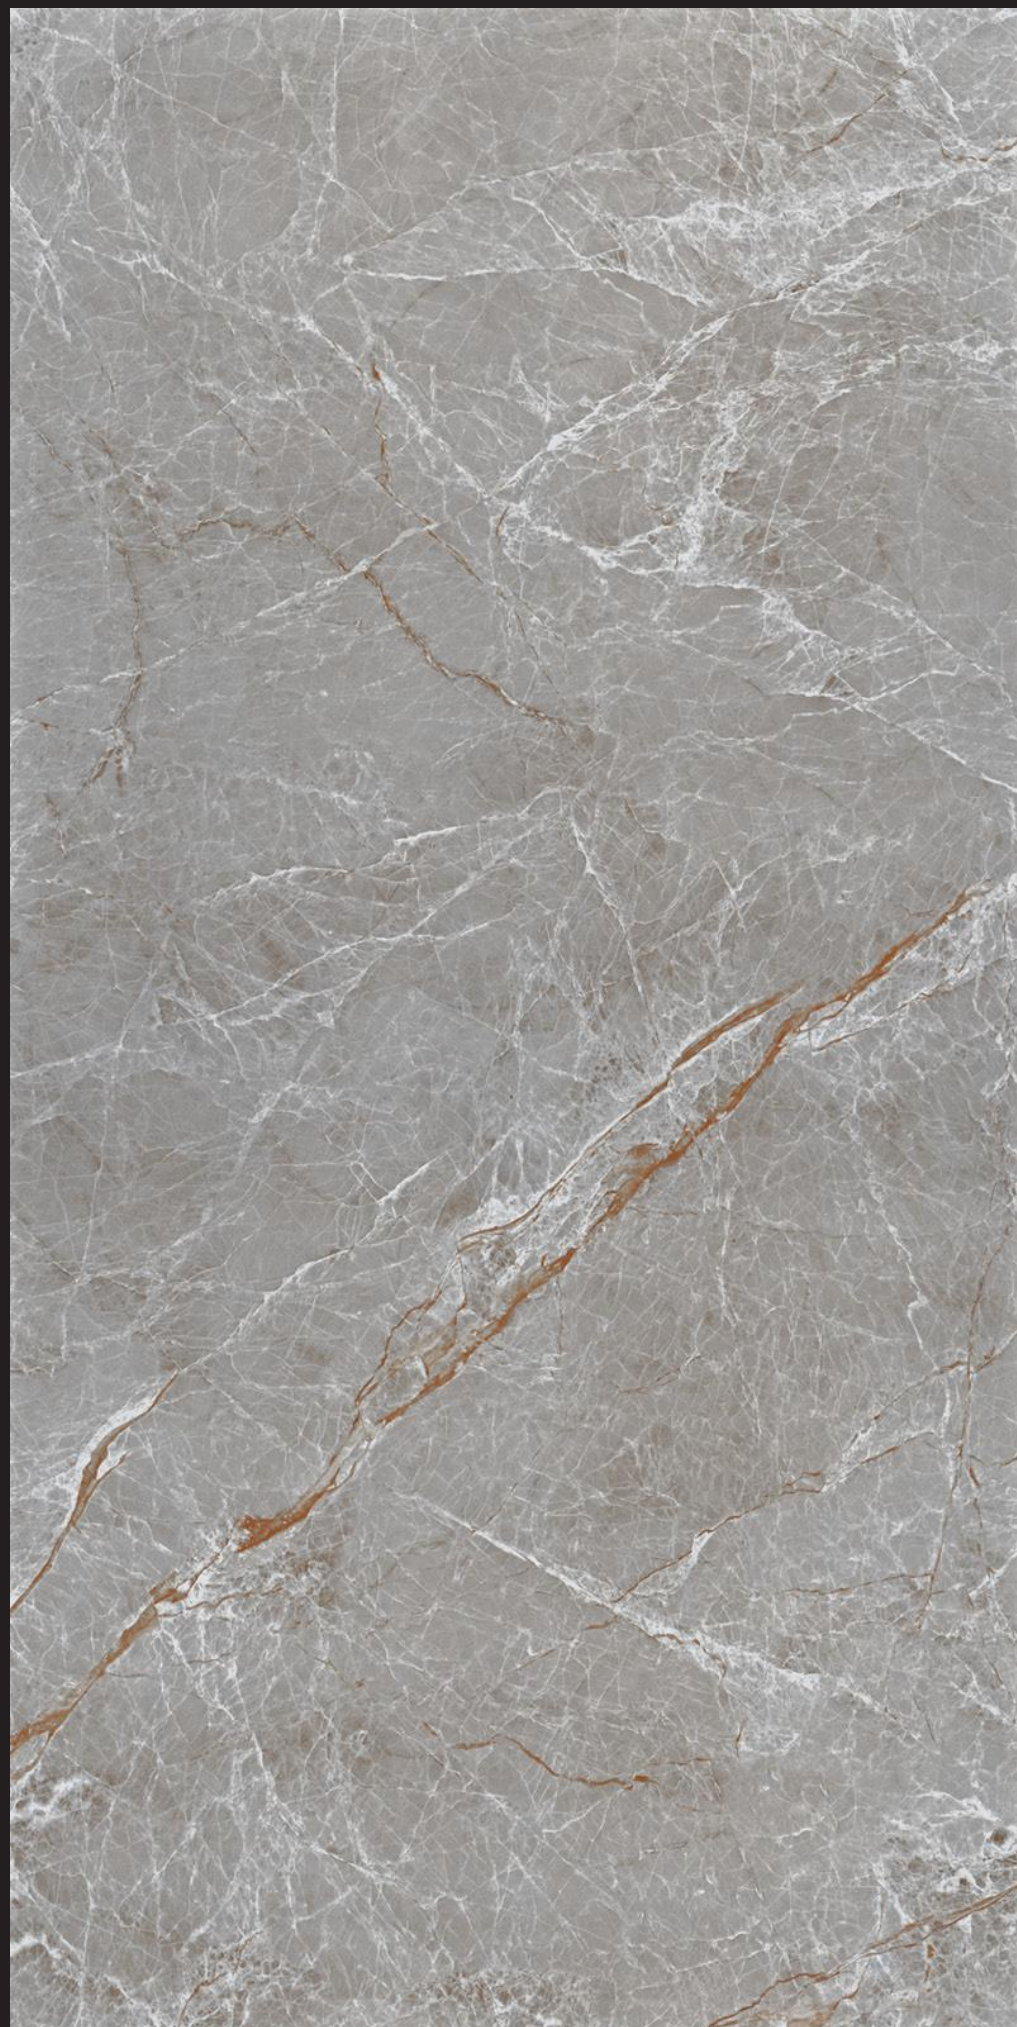

IBIS

SMART MARBLE

FUSION GREY

Random Face 4

FINISH
GLOSSY

SIZE
800x1600 MM

THICKNESS
9 MM