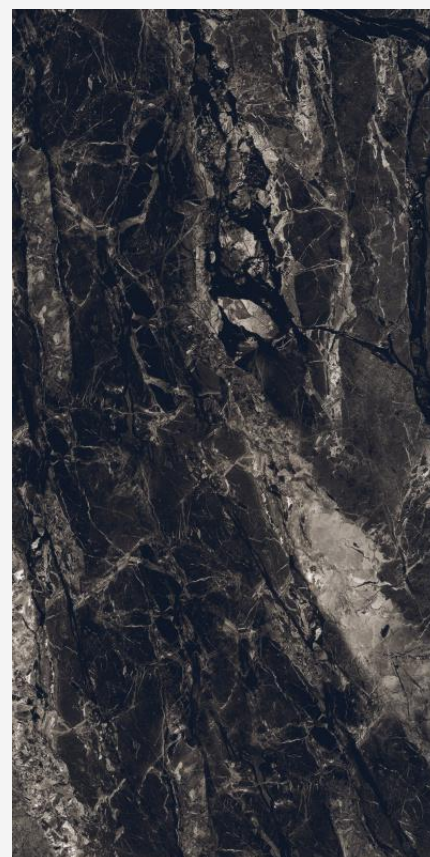

KENYA NERO GRANDE

Random Face 3

FINISH
GLOSSY

SIZE
800x1600 MM

THICKNESS
9 MM