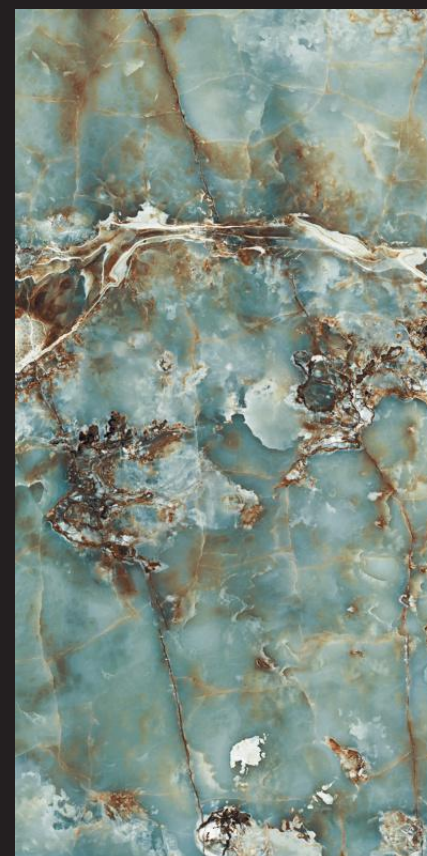

# ONICE PERSIA

Random Face 5

FINISH  
GLOSSY

SIZE  
800X1600 MM

THICKNESS  
9 MM

 **GLOSSY**  
COLLECTION

**IBIS**

SMART MARBLE