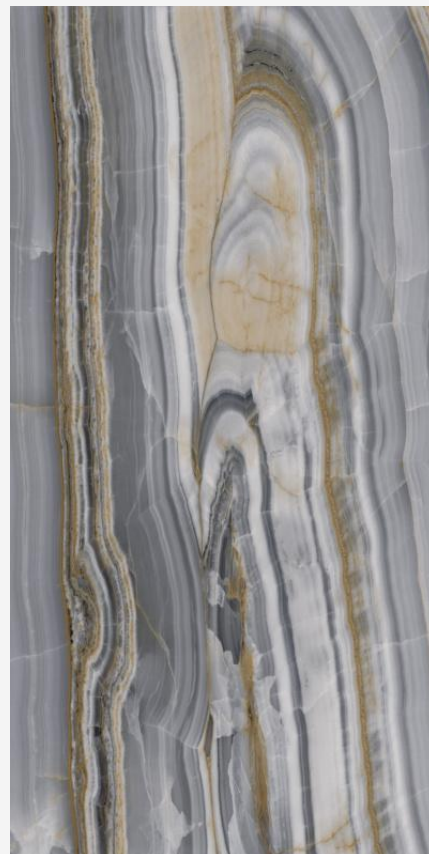

IBIS

SMART MARBLE

IRISH ONYX

Random Face 3

FINISH
GLOSSY

SIZE
800x1600 MM

THICKNESS
9 MM