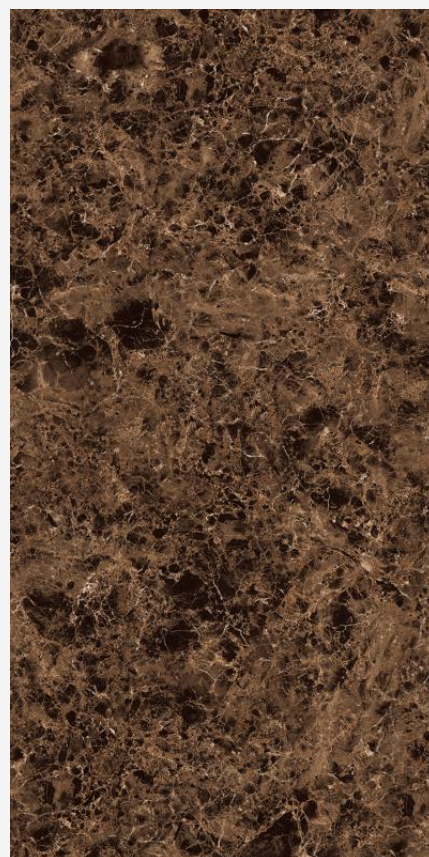

SMART MARBLE

EMPERADOR MARRON

Random Face 4

FINISH
GLOSSY

SIZE
800x1600 MM

THICKNESS
9 MM