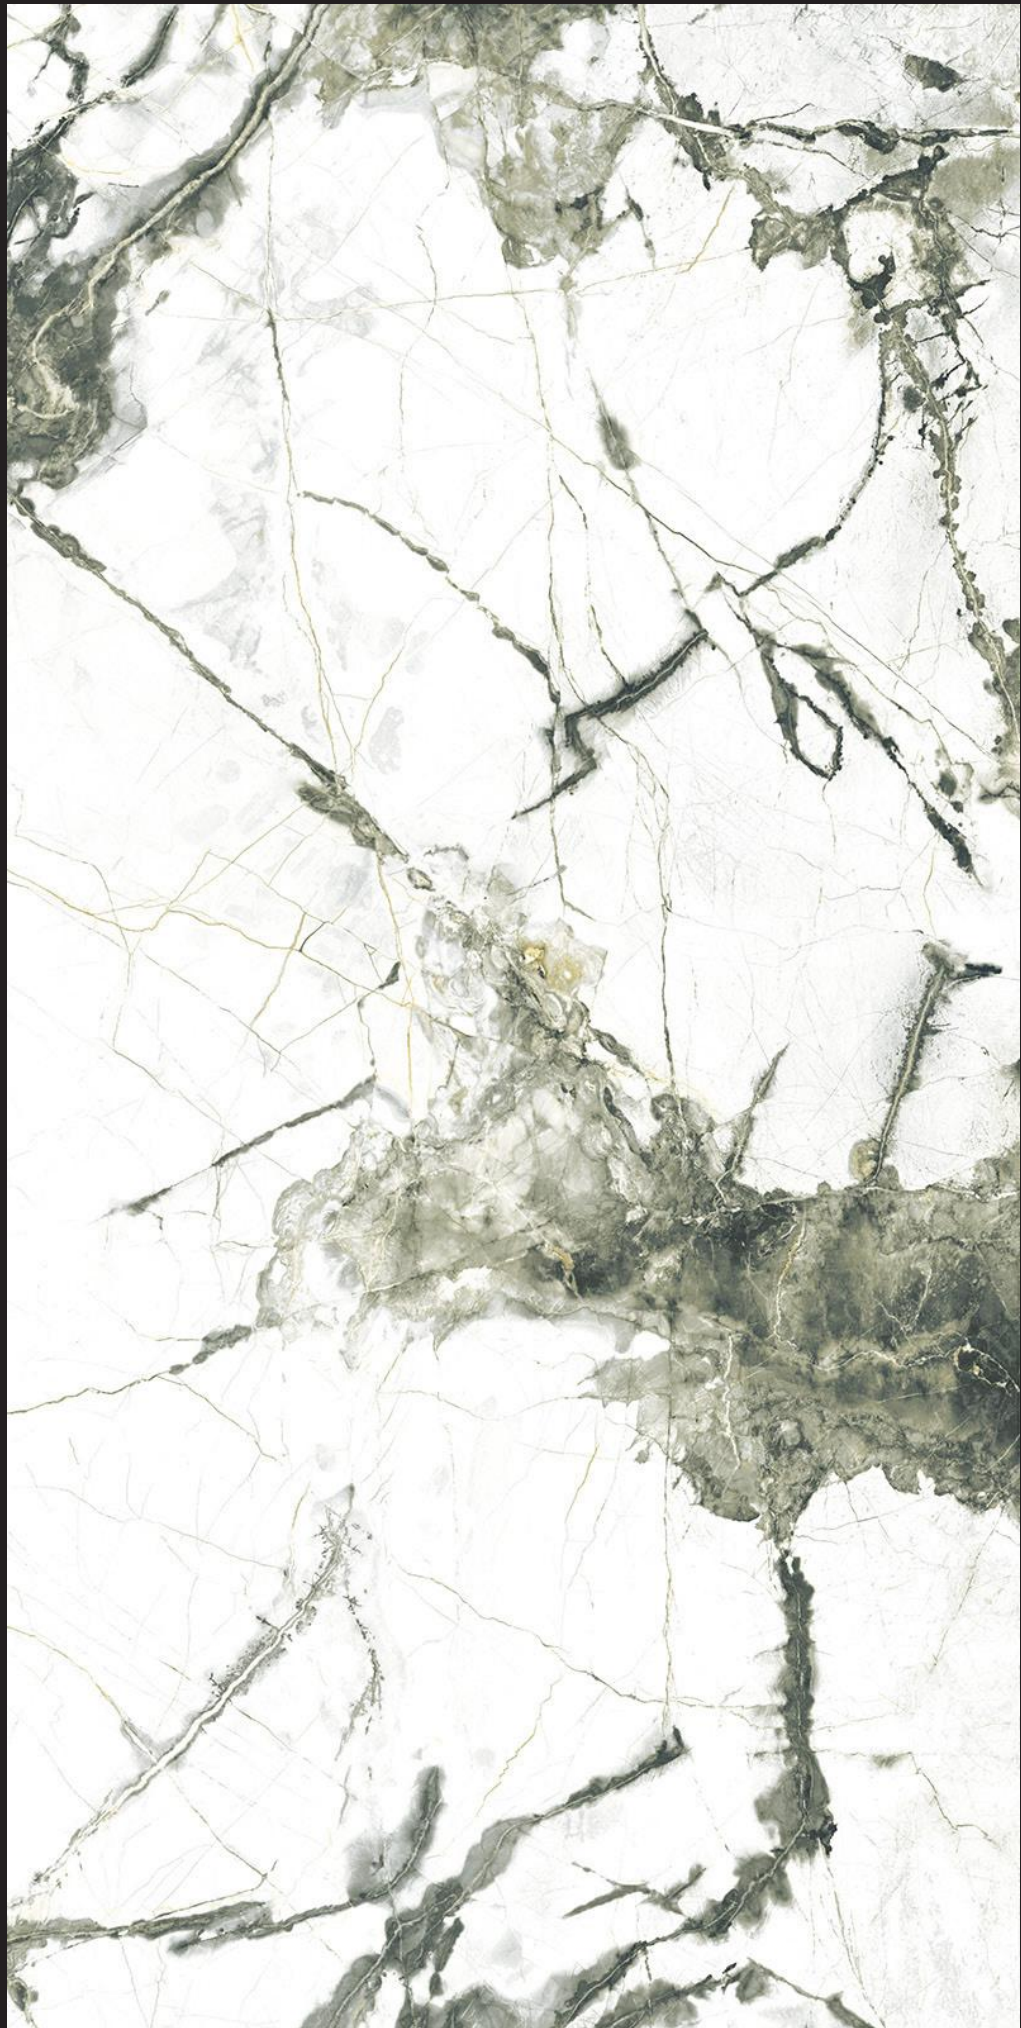

# PERLATO SICIALA

Random Face 3

FINISH  
**GLOSSY**

SIZE  
**800x1600 MM**

THICKNESS  
**9 MM**

 **GLOSSY**  
COLLECTION

**IBIS**

SMART MARBLE