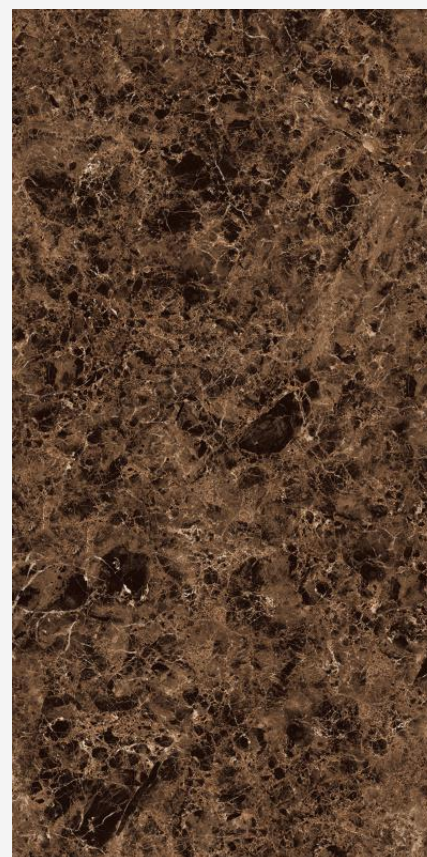

SMART MARBLE

EMPERADOR MARRON

Random Face 4

FINISH
GLOSSY

SIZE
800x1600 MM

THICKNESS
9 MM