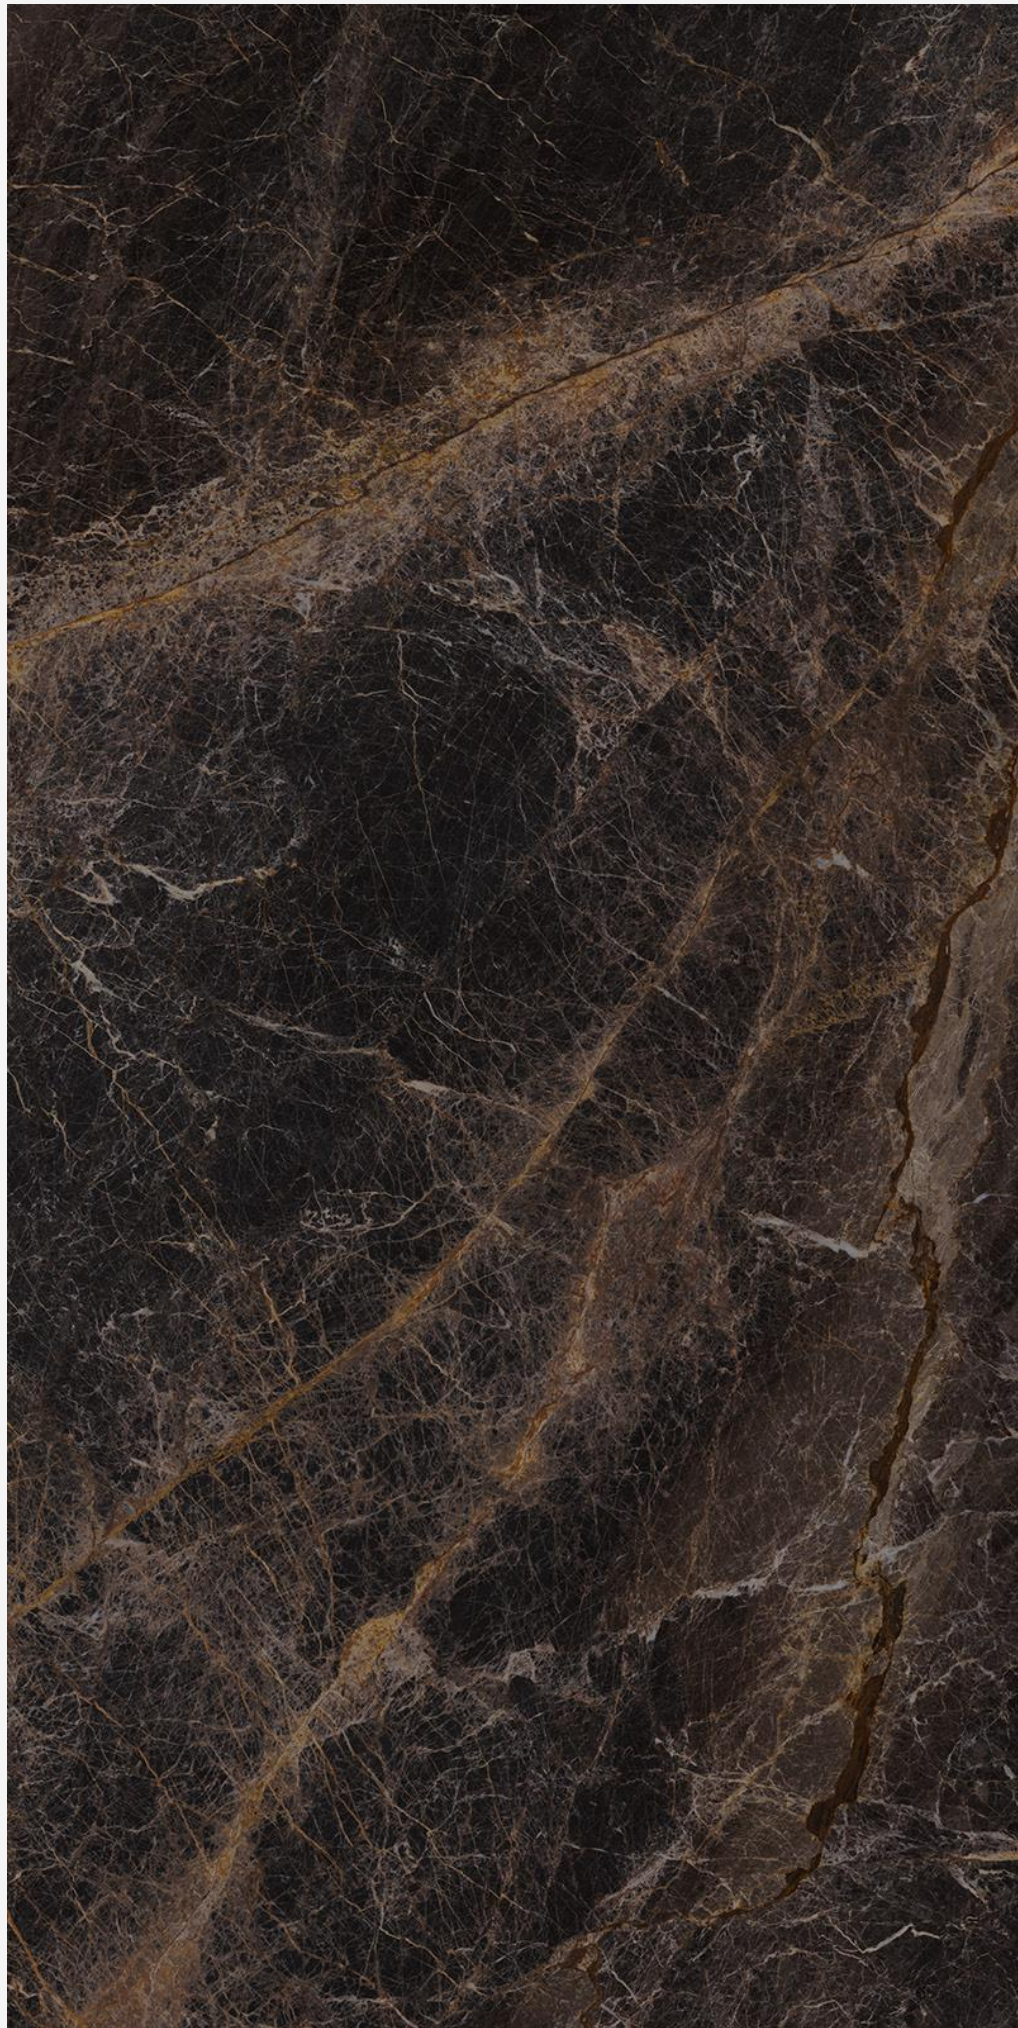

# CERRATO

Random Face 6

FINISH  
GLOSSY

SIZE  
800x1600 MM

THICKNESS  
9 MM

SMART MARBLE