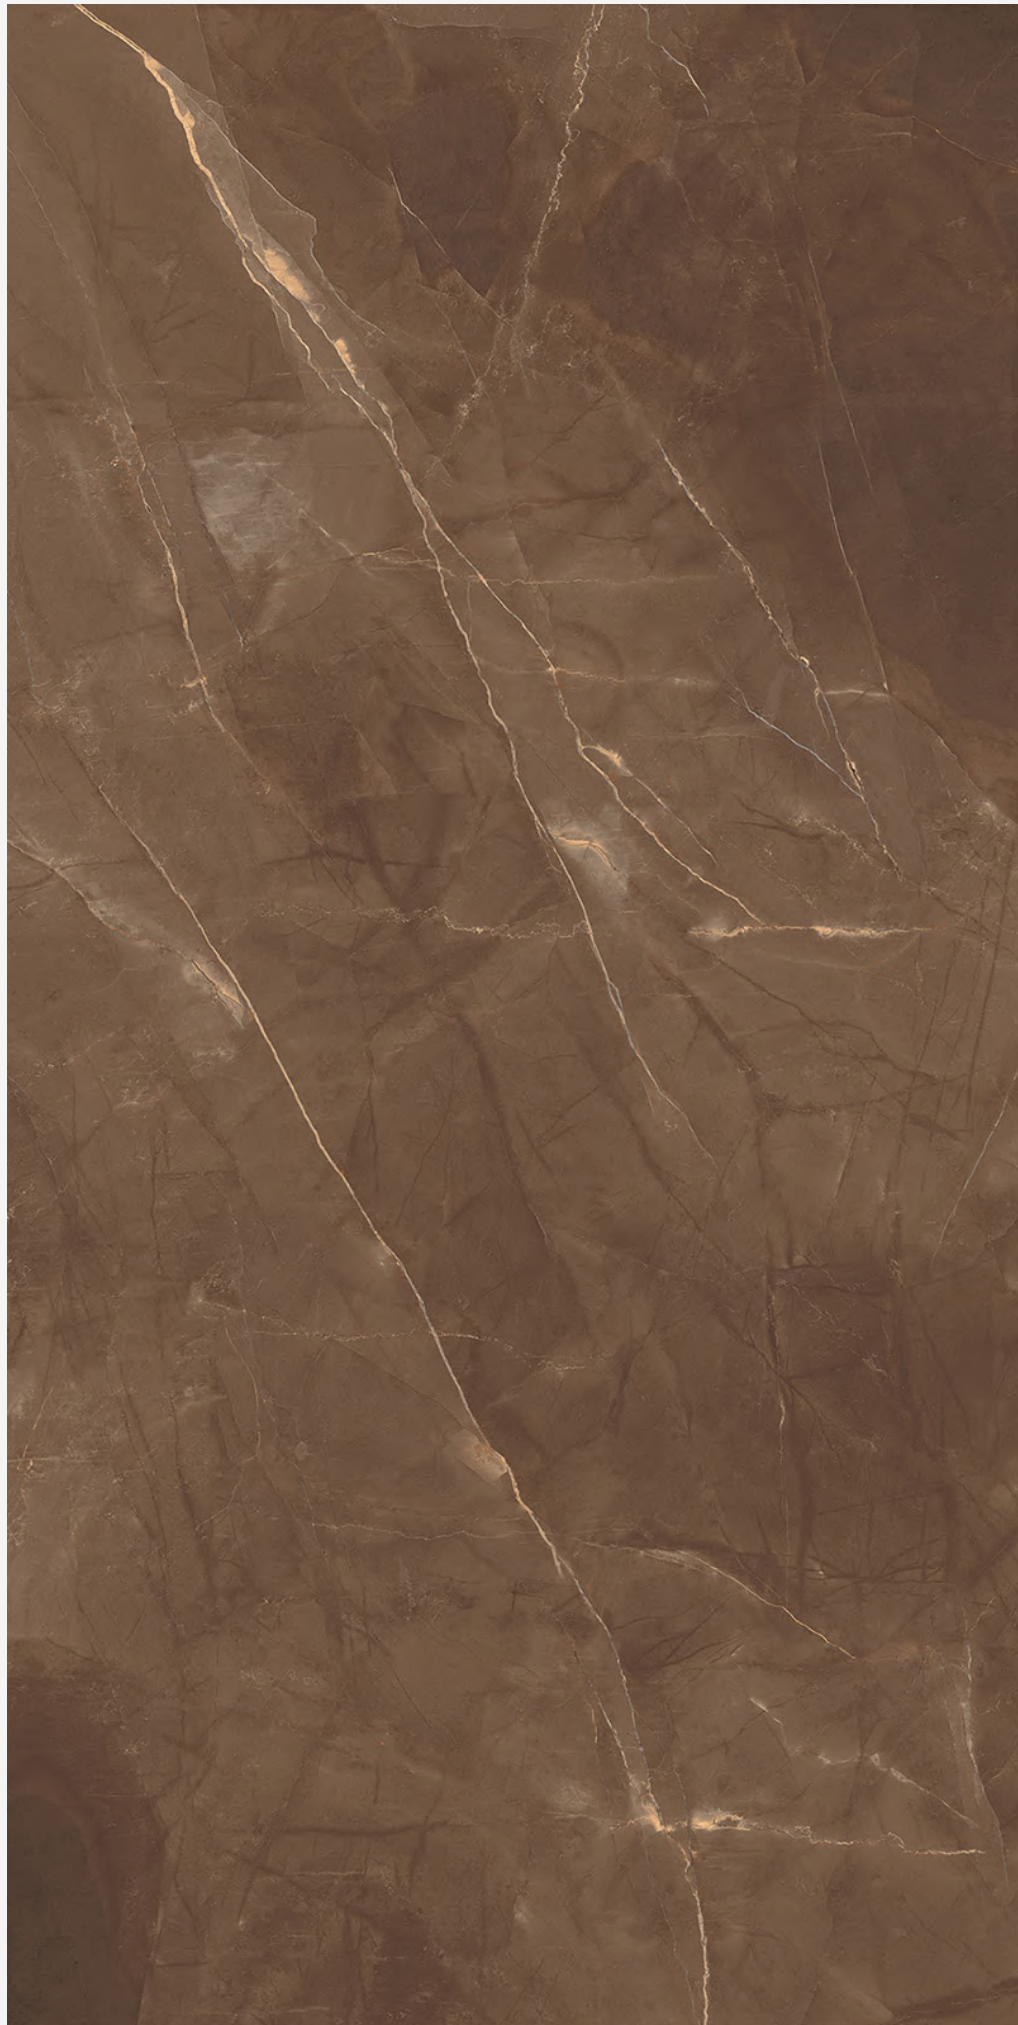

SMART MARBLE

ORIENT BROWN

Random Face 2

FINISH
GLOSSY

SIZE
800x1600 MM

THICKNESS
9 MM