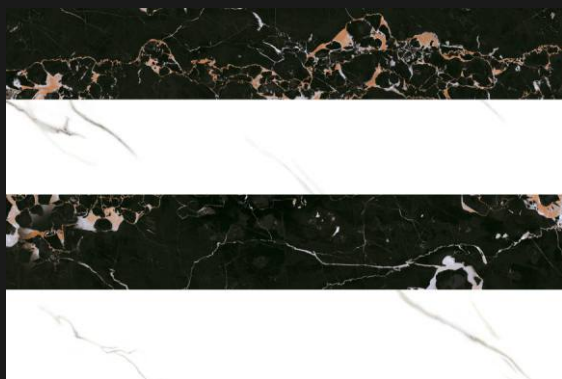

1294-HL-1

New