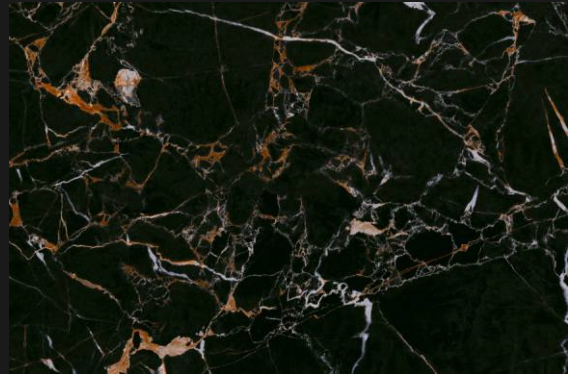

EASY TO CLEAN

100% WATER RESISTANT

Digital Wall Tiles
300x450mm

1306-LT

New

1306-DK

New

1306-HL-1