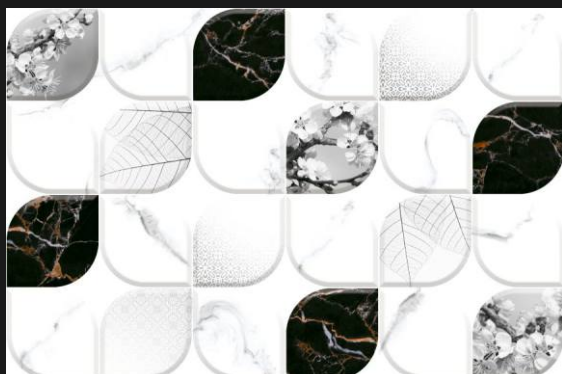

1306-HL-3

New