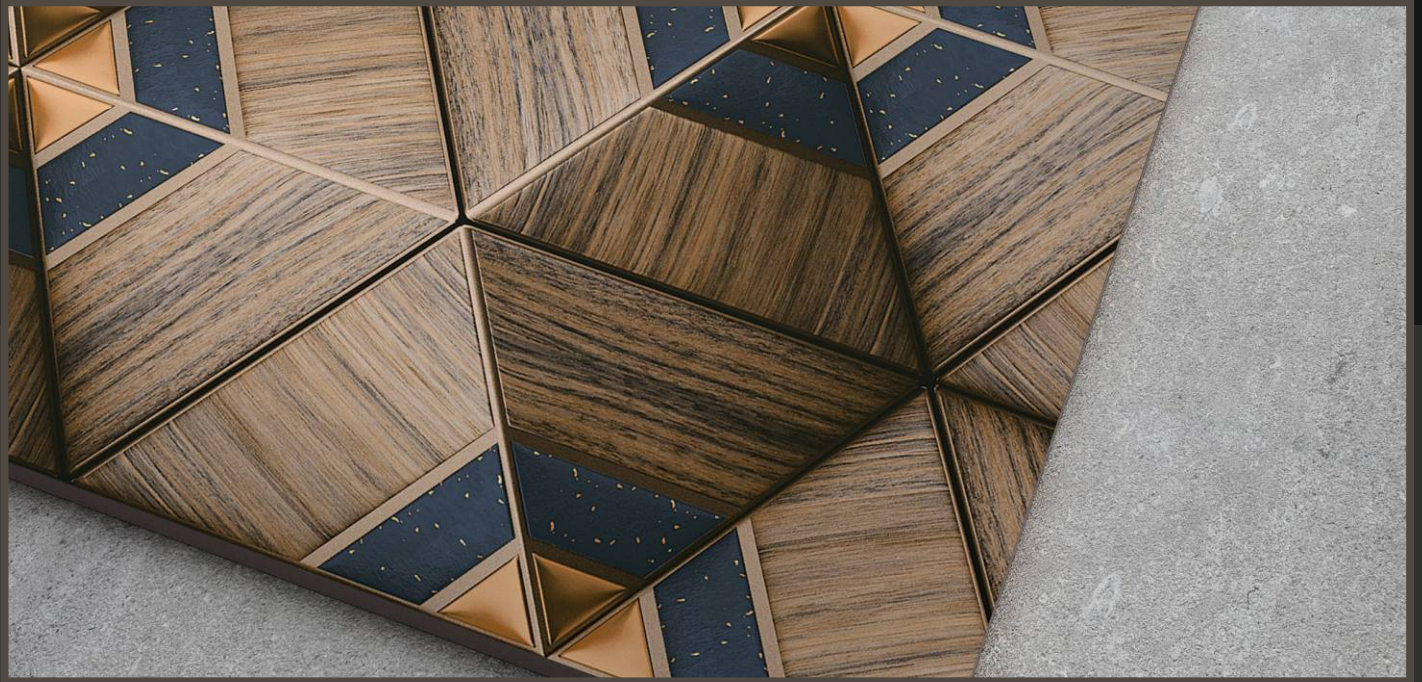

Digital Wall Tiles 300x450mm

1188-LT