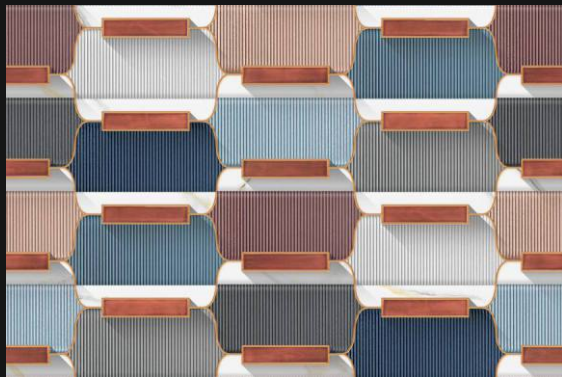

Digital Wall Tiles
300x450mm

1118-LT