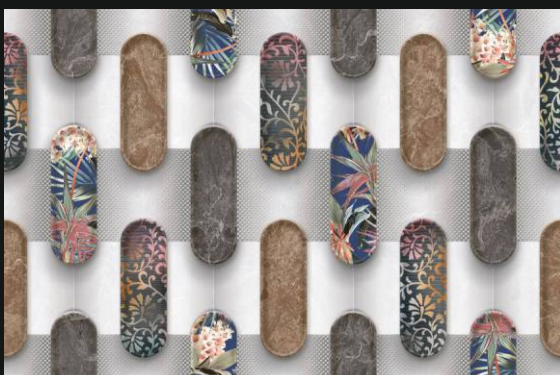

Digital Wall Tiles
300x450mm

1137-HL