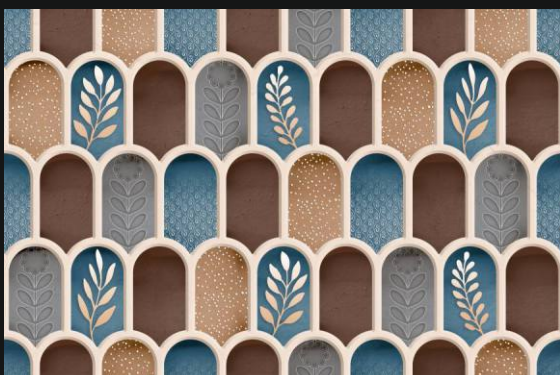

Digital Wall Tiles
300x450mm

1022-HL