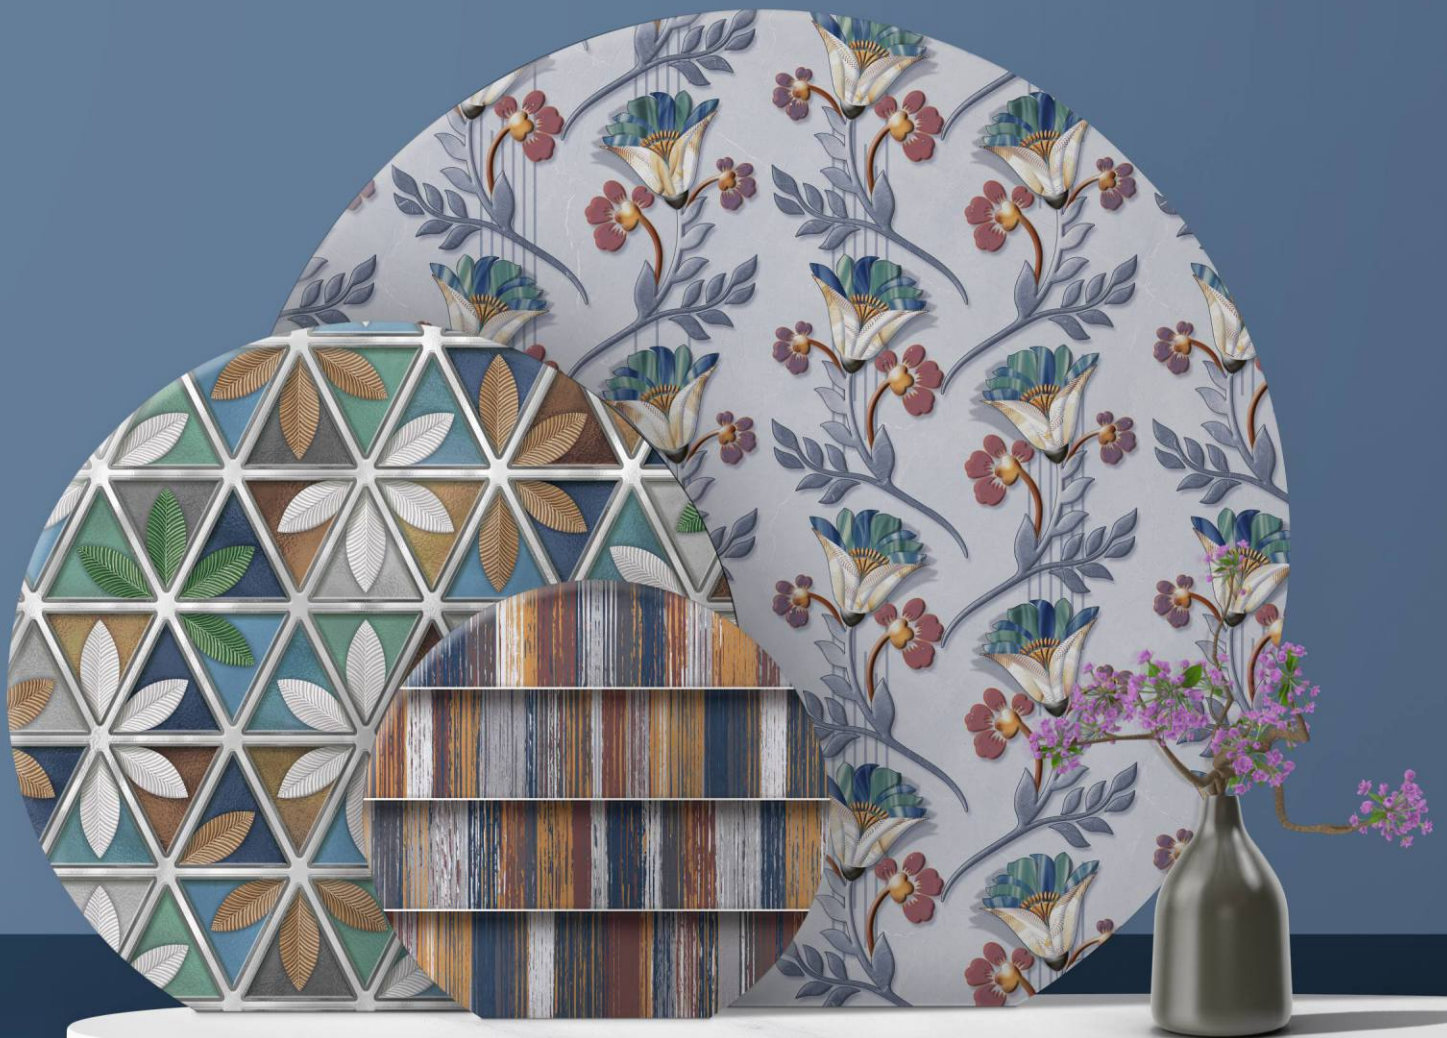

100%
WATER PROOF

300X450MM

**Digital Wall Tiles
VOL-I**

We Suggest a set of retro allusion based on worn-out, Moroccan design of geometric shapes and symbology able to fulfil any decorative styles.

Ceramic Design Icon

The Shade that comprise the glossy-series, thanks to their sobriety and naturalness, perfectly integrate with the contemporary style of home furnishing, the minute details that characterized the glossy collection are seen best in the three-dimensional structures decor: in the wall 3d, for example, built from small bush-hammered, honed and sand blasted pieces.

The wall caddle interprets an assemblage of tradition, which combines perfectly with the rest of the collection, thanks to its naturalness.

Color Meets Color Design, Style And Combination.

Reinterpreting the classic, spirited, and the timeless pattern and more into contemporary surfaces of Wall Tiles. The all-new and distinctive collection fetches the artisanal expression of classic motifs but with the twist of modern articulation and pop of details.