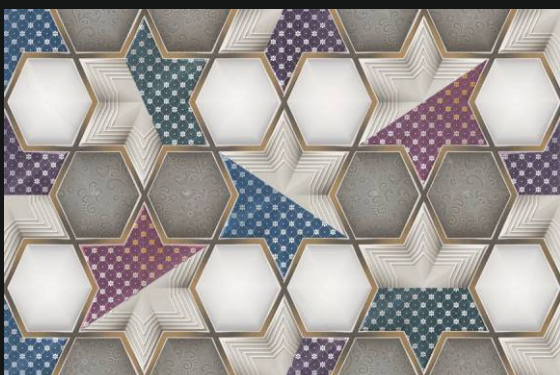

Digital Wall Tiles
300x450mm

1005-HL