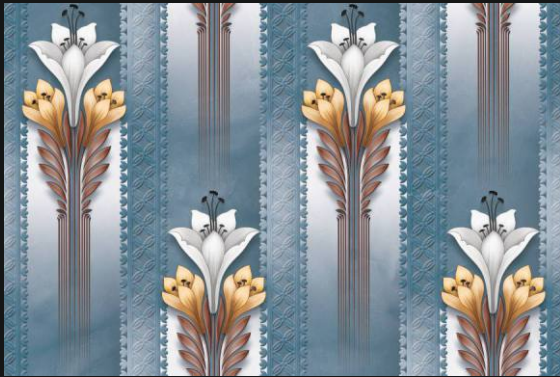

Digital Wall Tiles
300x450mm

1064-HL