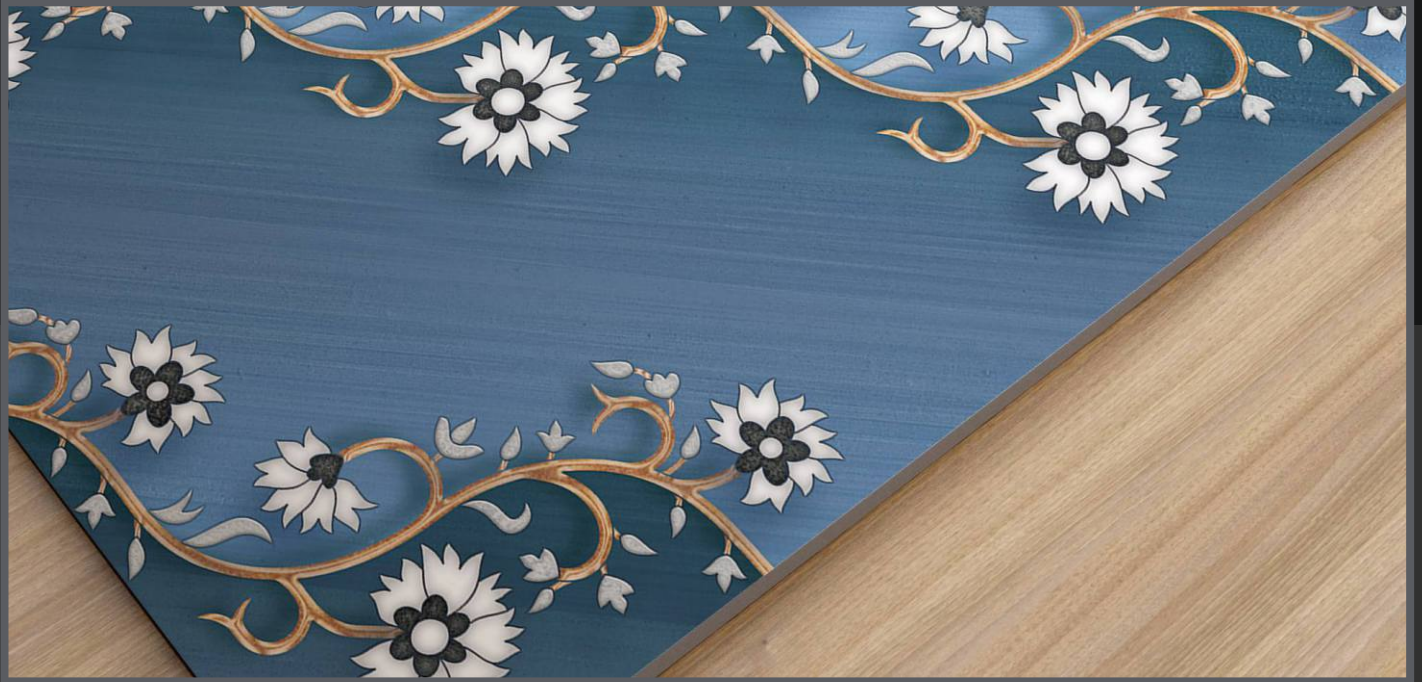

Digital Wall Tiles 300x450mm

1061-LT