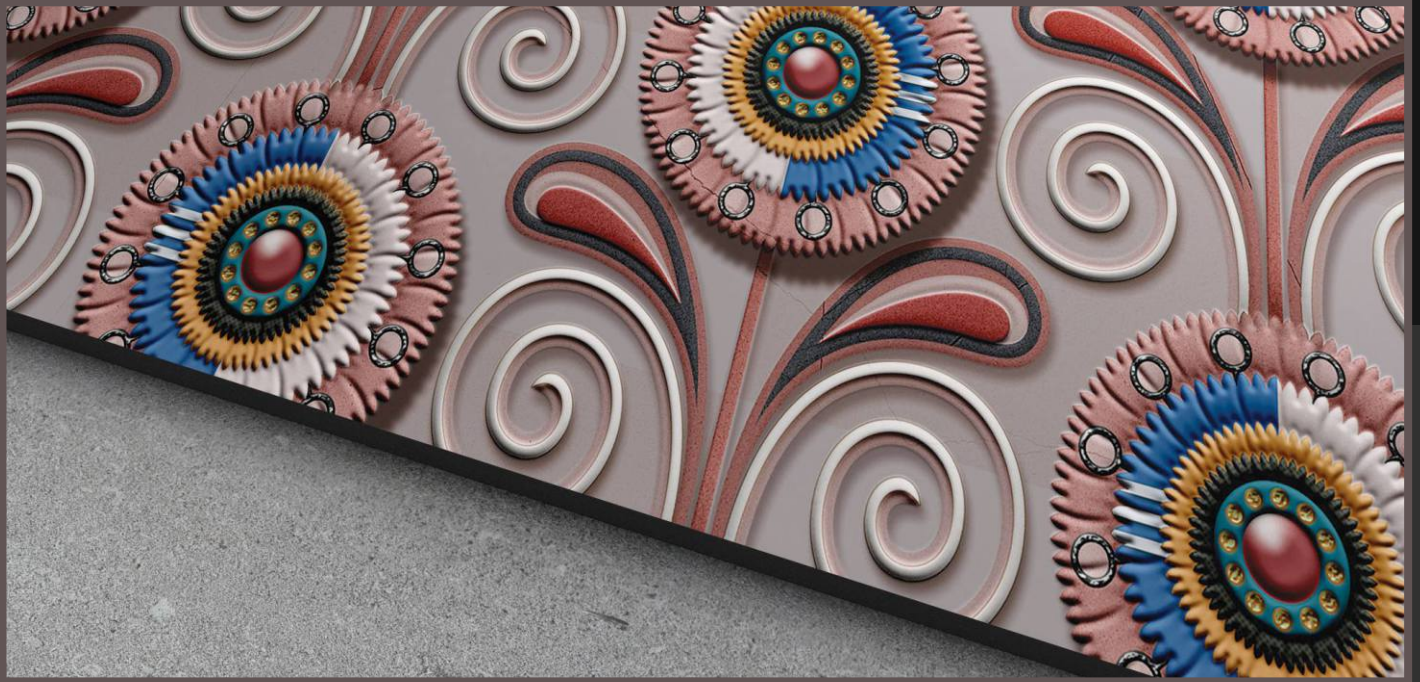

Digital Wall Tiles
300x450mm

1044-LT