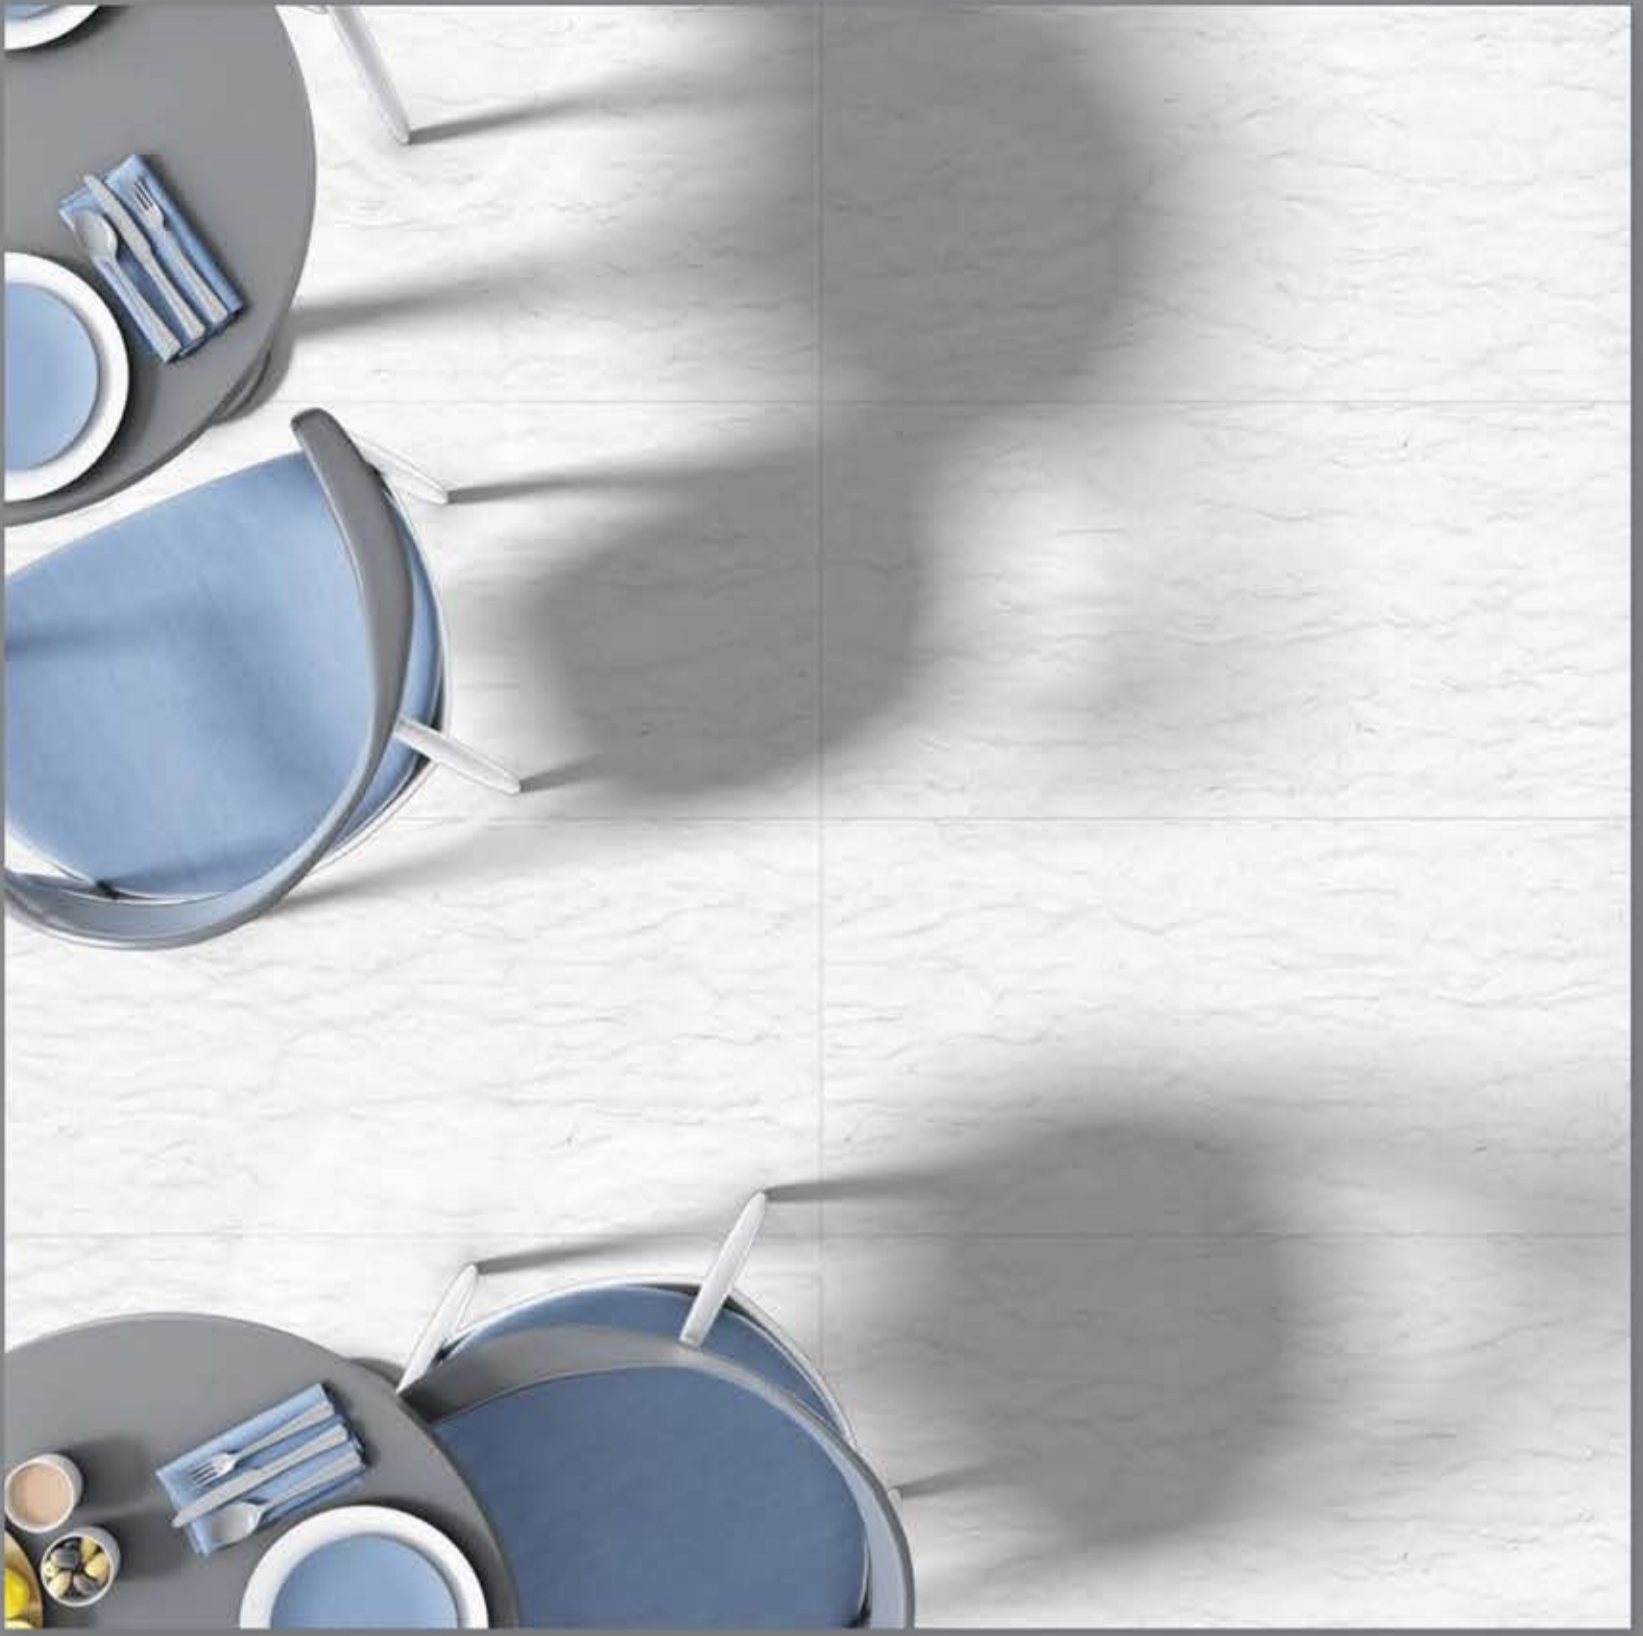

ALFREDO BIANCO

Size :
600 X 1200 MM

Finish :
Glossy Collection