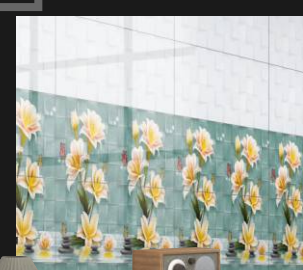

Praiseworthy Effulgence

Reinventing the traditional
to suit the contemporary
needs.