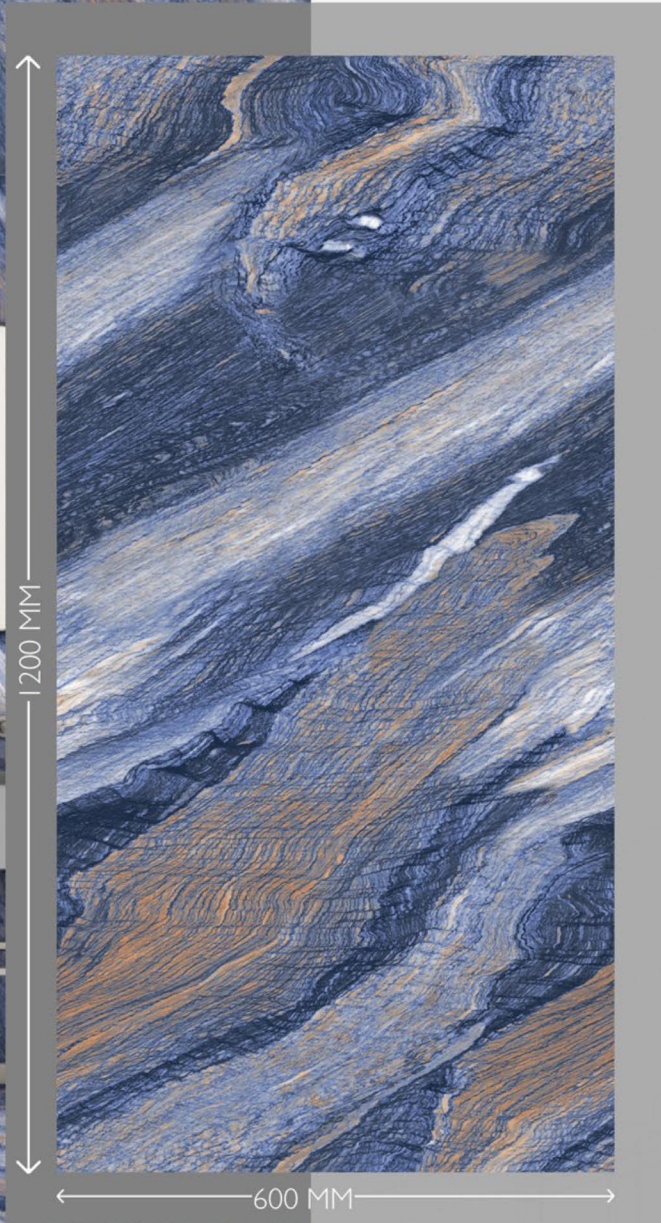

MG MINT SATUARIO

MG_RIVER BLACK

MG_RIVER BLACK

MG_RIVER BLUE

MG_RIVER BLUE

MG_RIVER BROWN

MG_RIVER BROWN

MG TURKEY BROWN