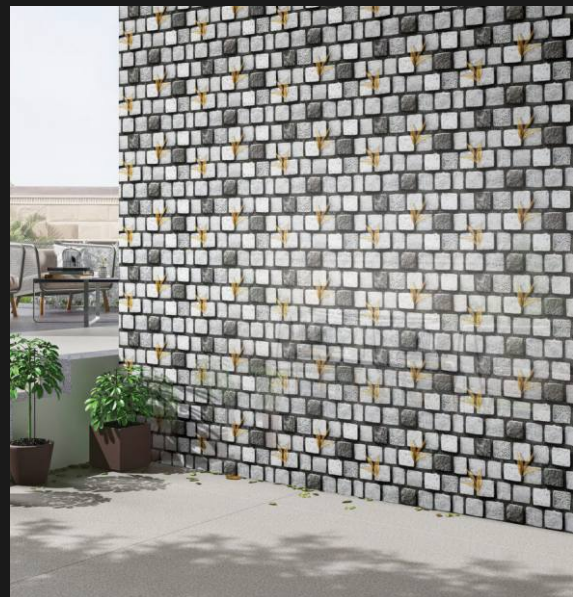

**100%**  
WATER PROOF

**300X450MM**  
Elevation Collection

**All Designs Are Available  
In Glossy & Matt Finish  
VOL-2**

The ceramic era inspired the idea of the Elevation collection, which combines visual complexity the quality of the "aged" ornamental and the linear severity of the geometric de-cows.