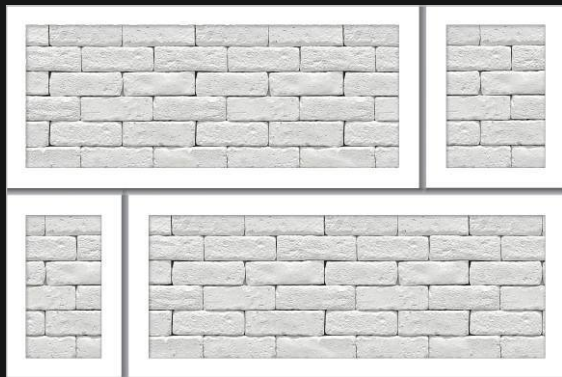

# ELEVATION

Collection

7071

7072

7073

7074

**300X450MM**  
ELEVATION GLOSSY-MATT SURFACE