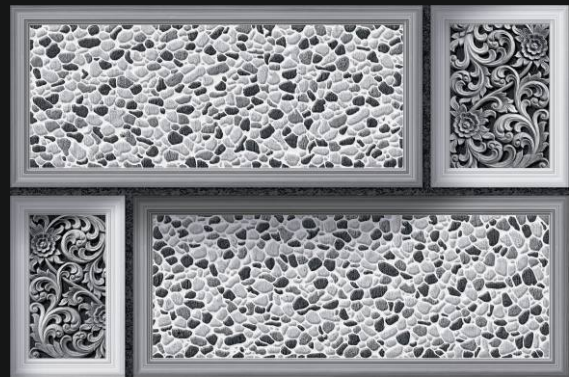

# ELEVATION

Collection

7075

7076

7077

7078

**300X450MM**  
ELEVATION GLOSSY-MATT SURFACE