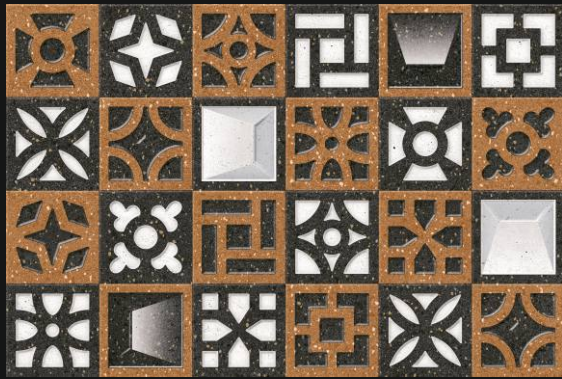

ELEVATION

Collection

7068