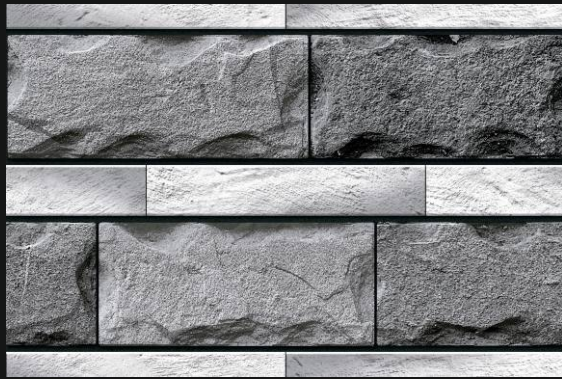

ELEVATION

Collection

7029