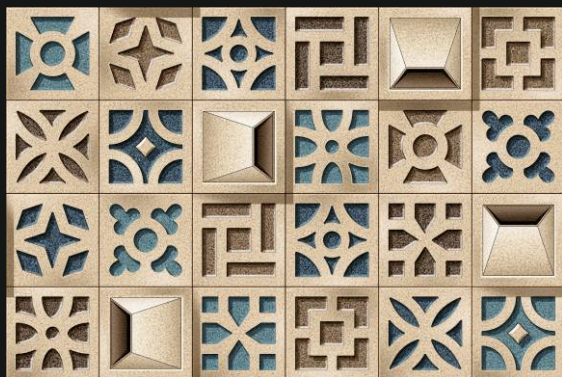

# ELEVATION

Collection

7068

7069

7070

**300X450MM**  
ELEVATION GLOSSY-MATT SURFACE