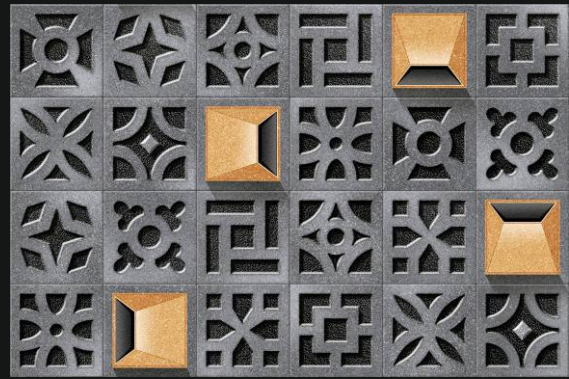

ELEVATION

Collection

7069

300X450MM
ELEVATION GLOSSY-MATT SURFACE

TECHNICAL FEATURE

Easy to
Install

Frost
Proff

Easy to
Clean

100%
Water Proof

Chemical
Resistance

Stain
Resistance