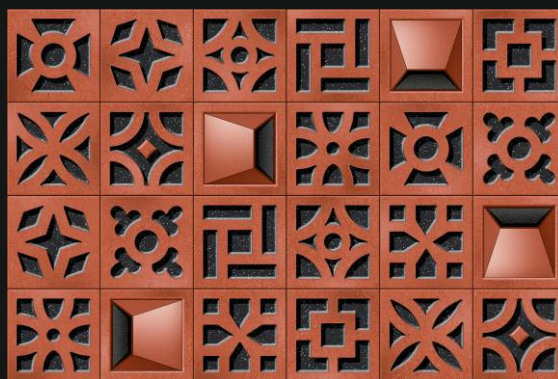

# ELEVATION

Collection

7064

7065

7066

7067

**300X450MM**  
ELEVATION GLOSSY-MATT SURFACE