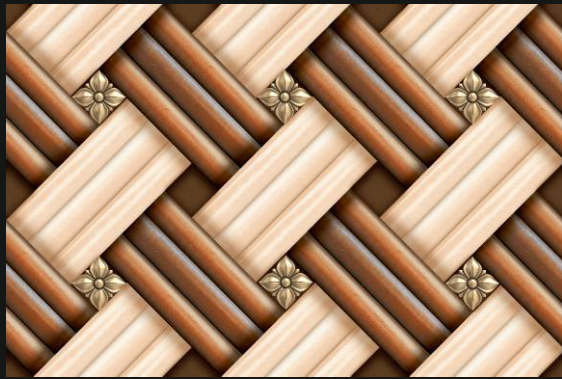

Preview of 7092

ELEVATION

Collection

7095

(P)