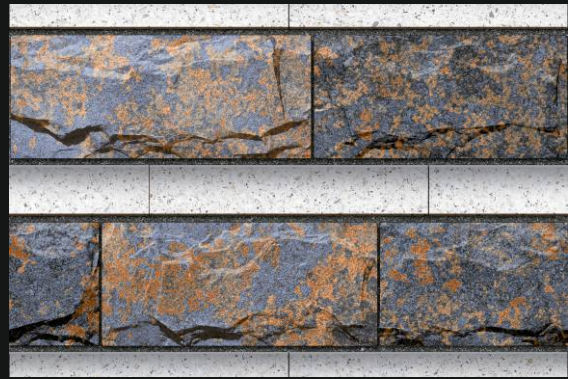

ELEVATION

Collection

7030

300X450MM
ELEVATION GLOSSY-MATT SURFACE

TECHNICAL FEATURE

Easy to
Install

Frost
Proff

Easy to
Clean

100%
Water Proof

Chemical
Resistance

Stain
Resistance