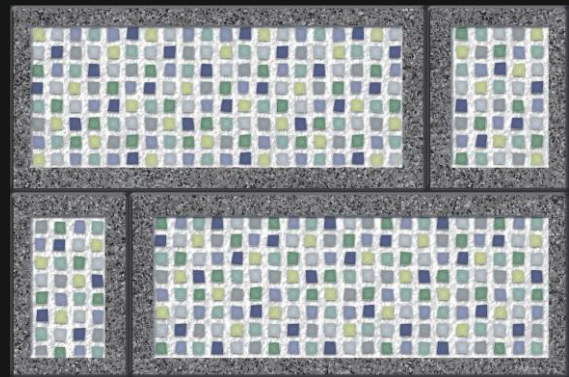

# ELEVATION

Collection

7071

7072

7073

7074

**300X450MM**  
ELEVATION GLOSSY-MATT SURFACE