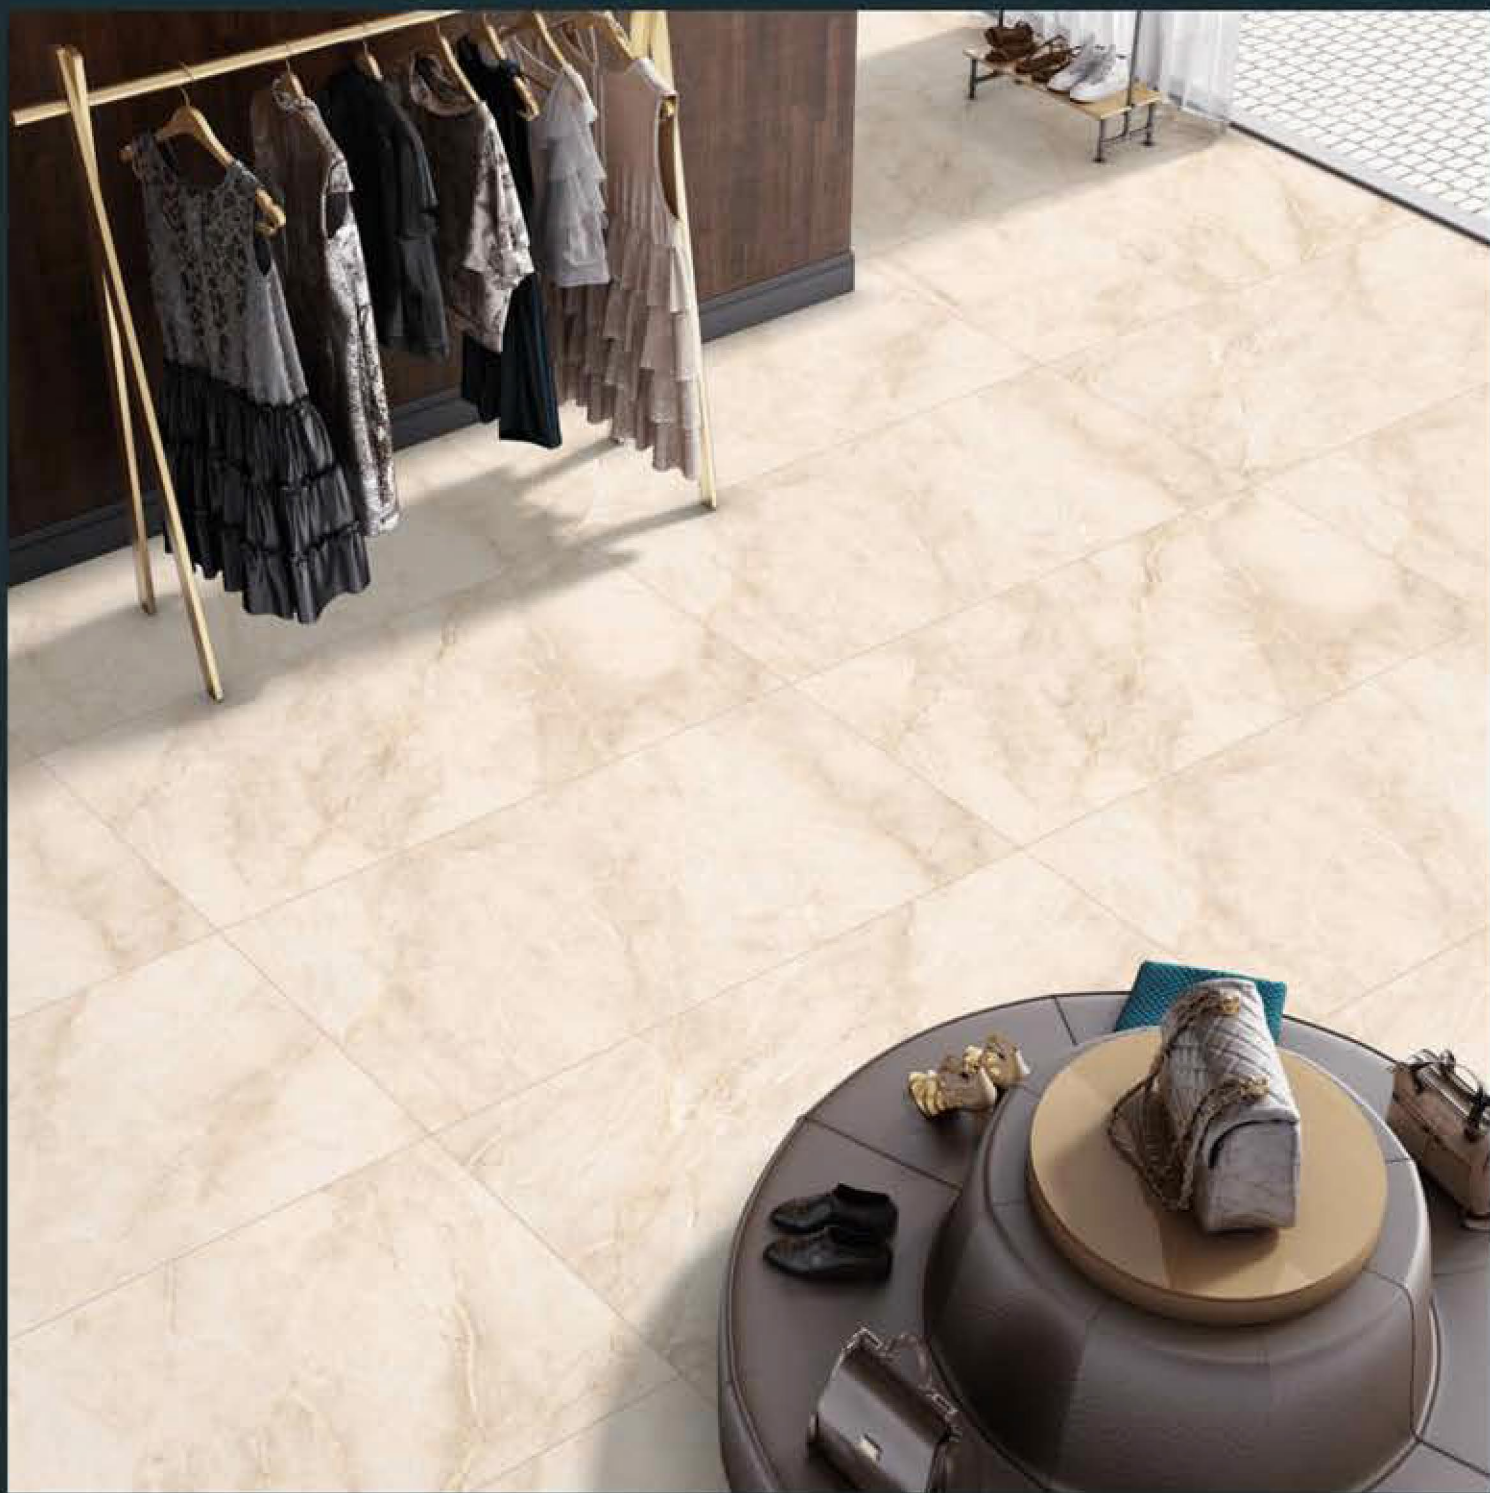

CR PICASO BEIGE

Size :
600 X 1200 MM

Finish :
Carving

Random :
4