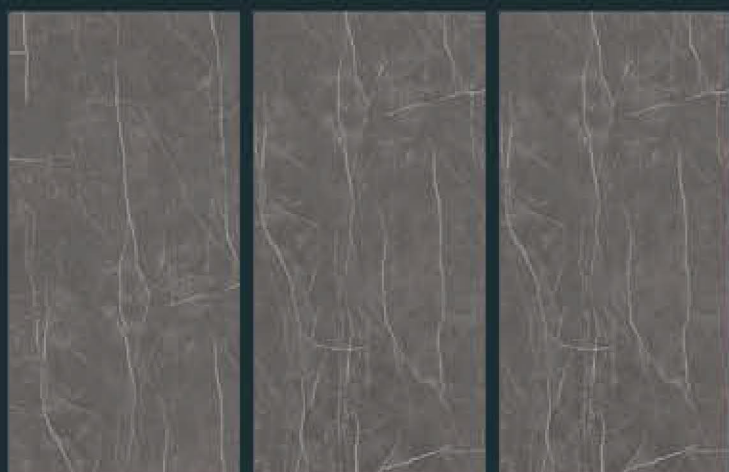

CR GREGO DK

Size :
600 X 1200 MM

Finish :
Carving

Random :
3