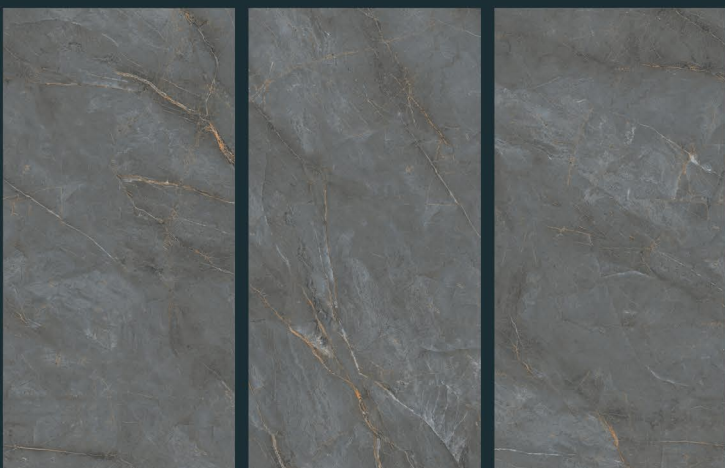

CR PICASO BLACK

Size :
600 X 1200 MM

Finish :
Carving

Random :
4