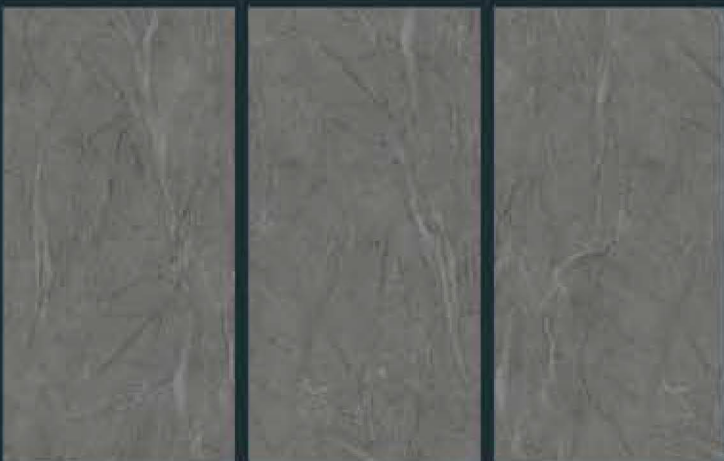

CR LORETA GREY

Size :
600 X 1200 MM

Finish :
Carving

Random :
4