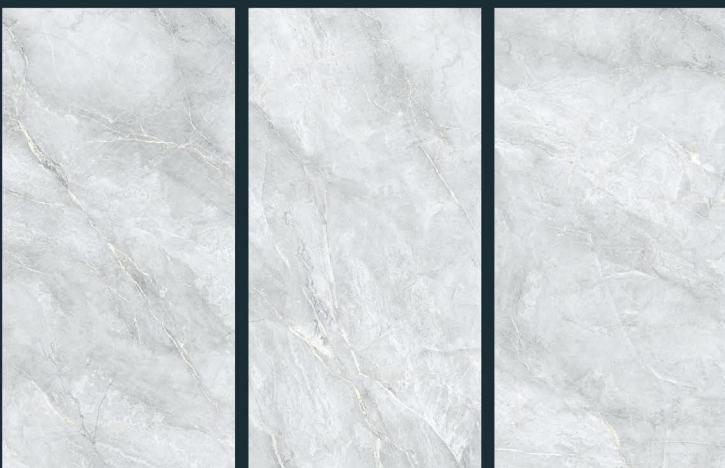

CR PICASO WHITE

Size :
600 X 1200 MM

Finish :
Carving

Random :
4