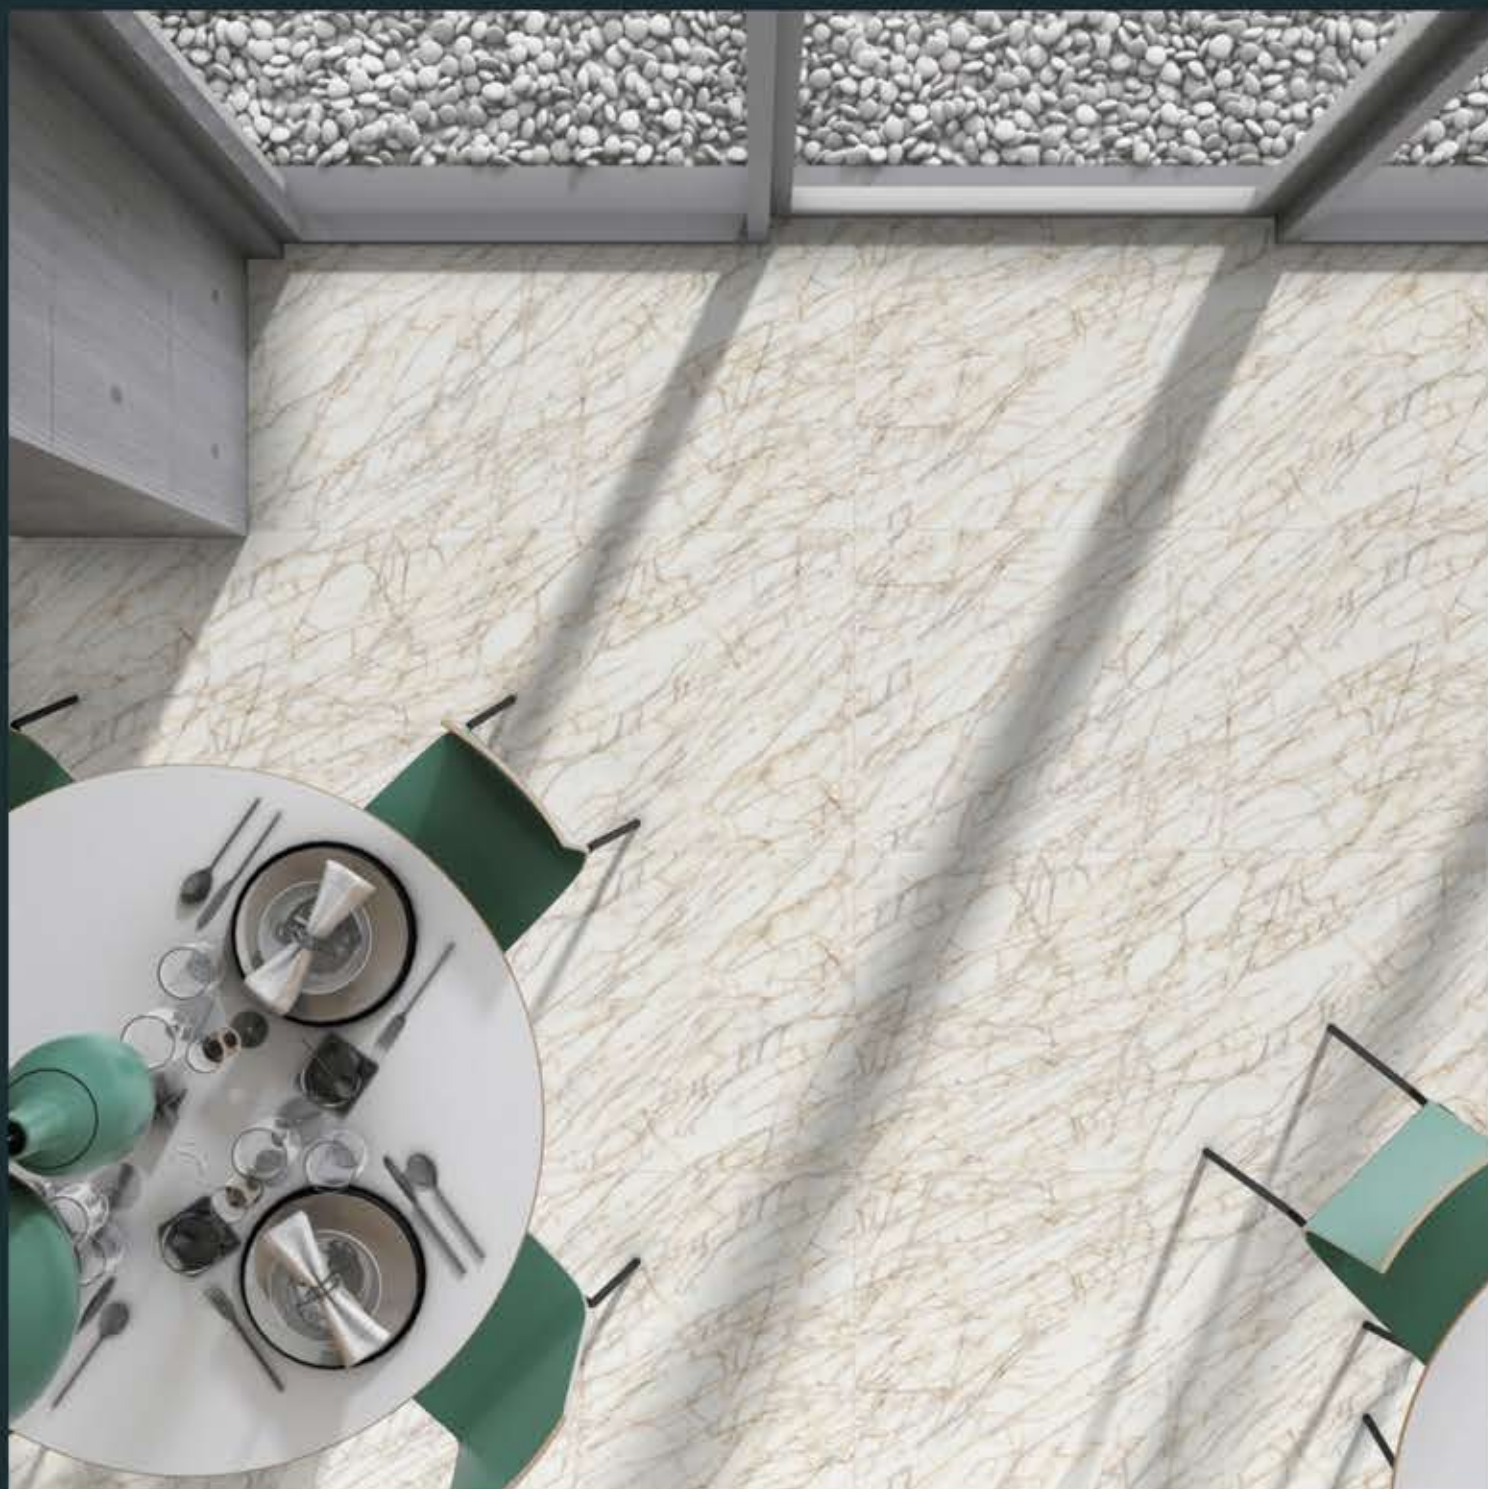

CR GOLDEN RIVIERA

Size :
600 X 1200 MM

Finish :
Carving

Random :
3