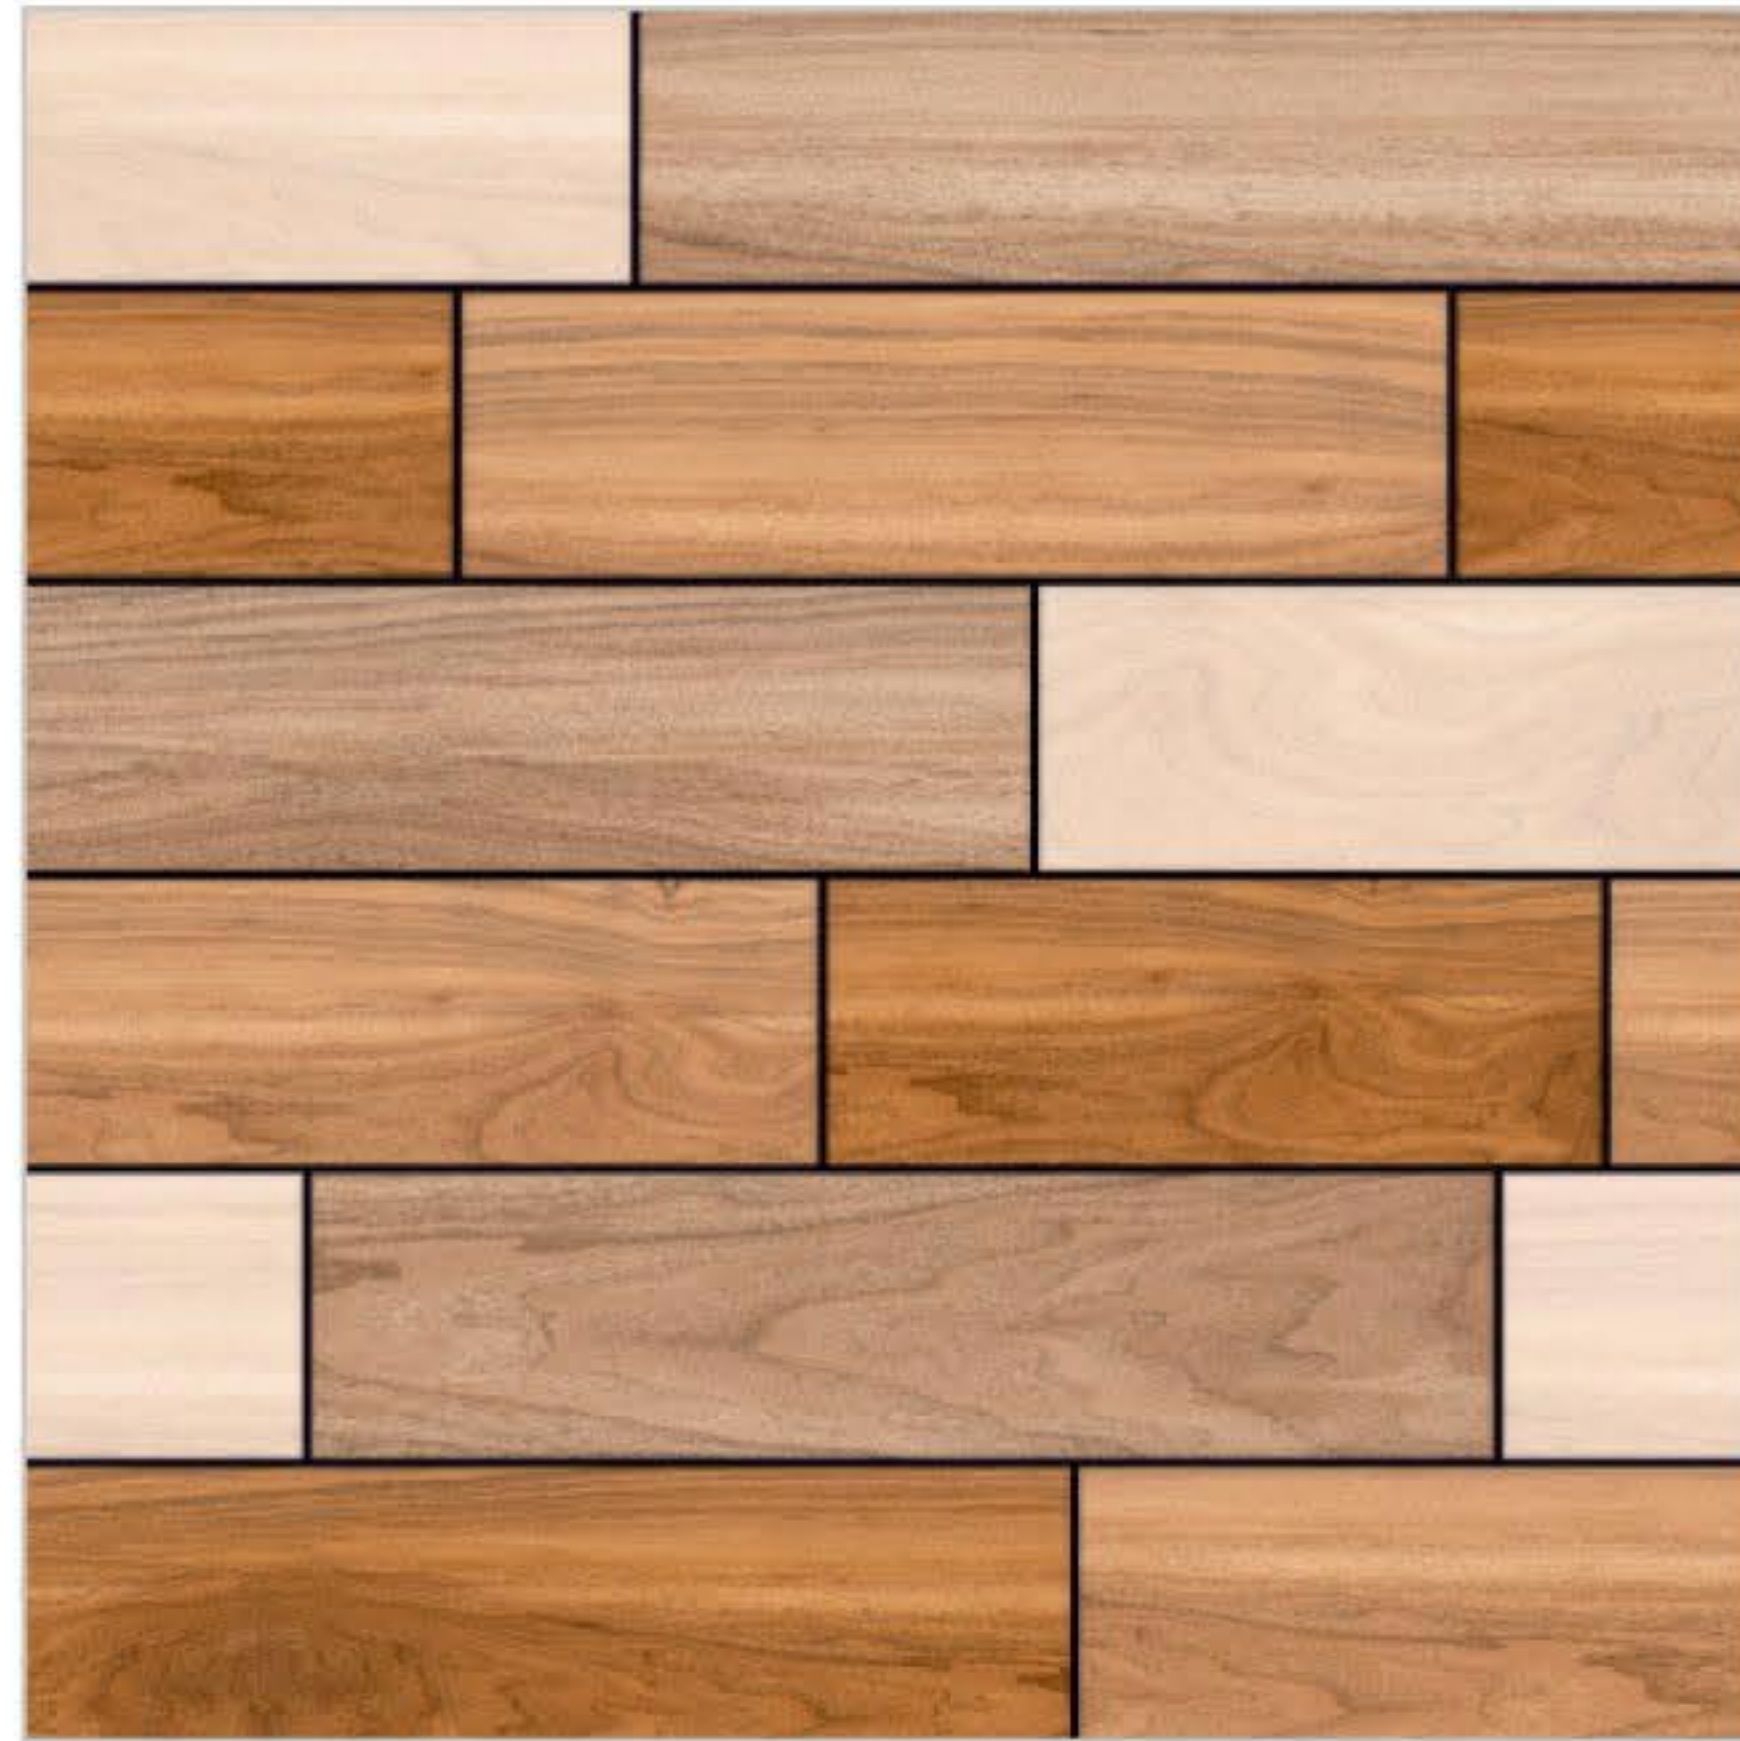

FINISH
Matt

SIZE
600x600mm

TYPE
Floor

SERIES
Wood

647

648

649