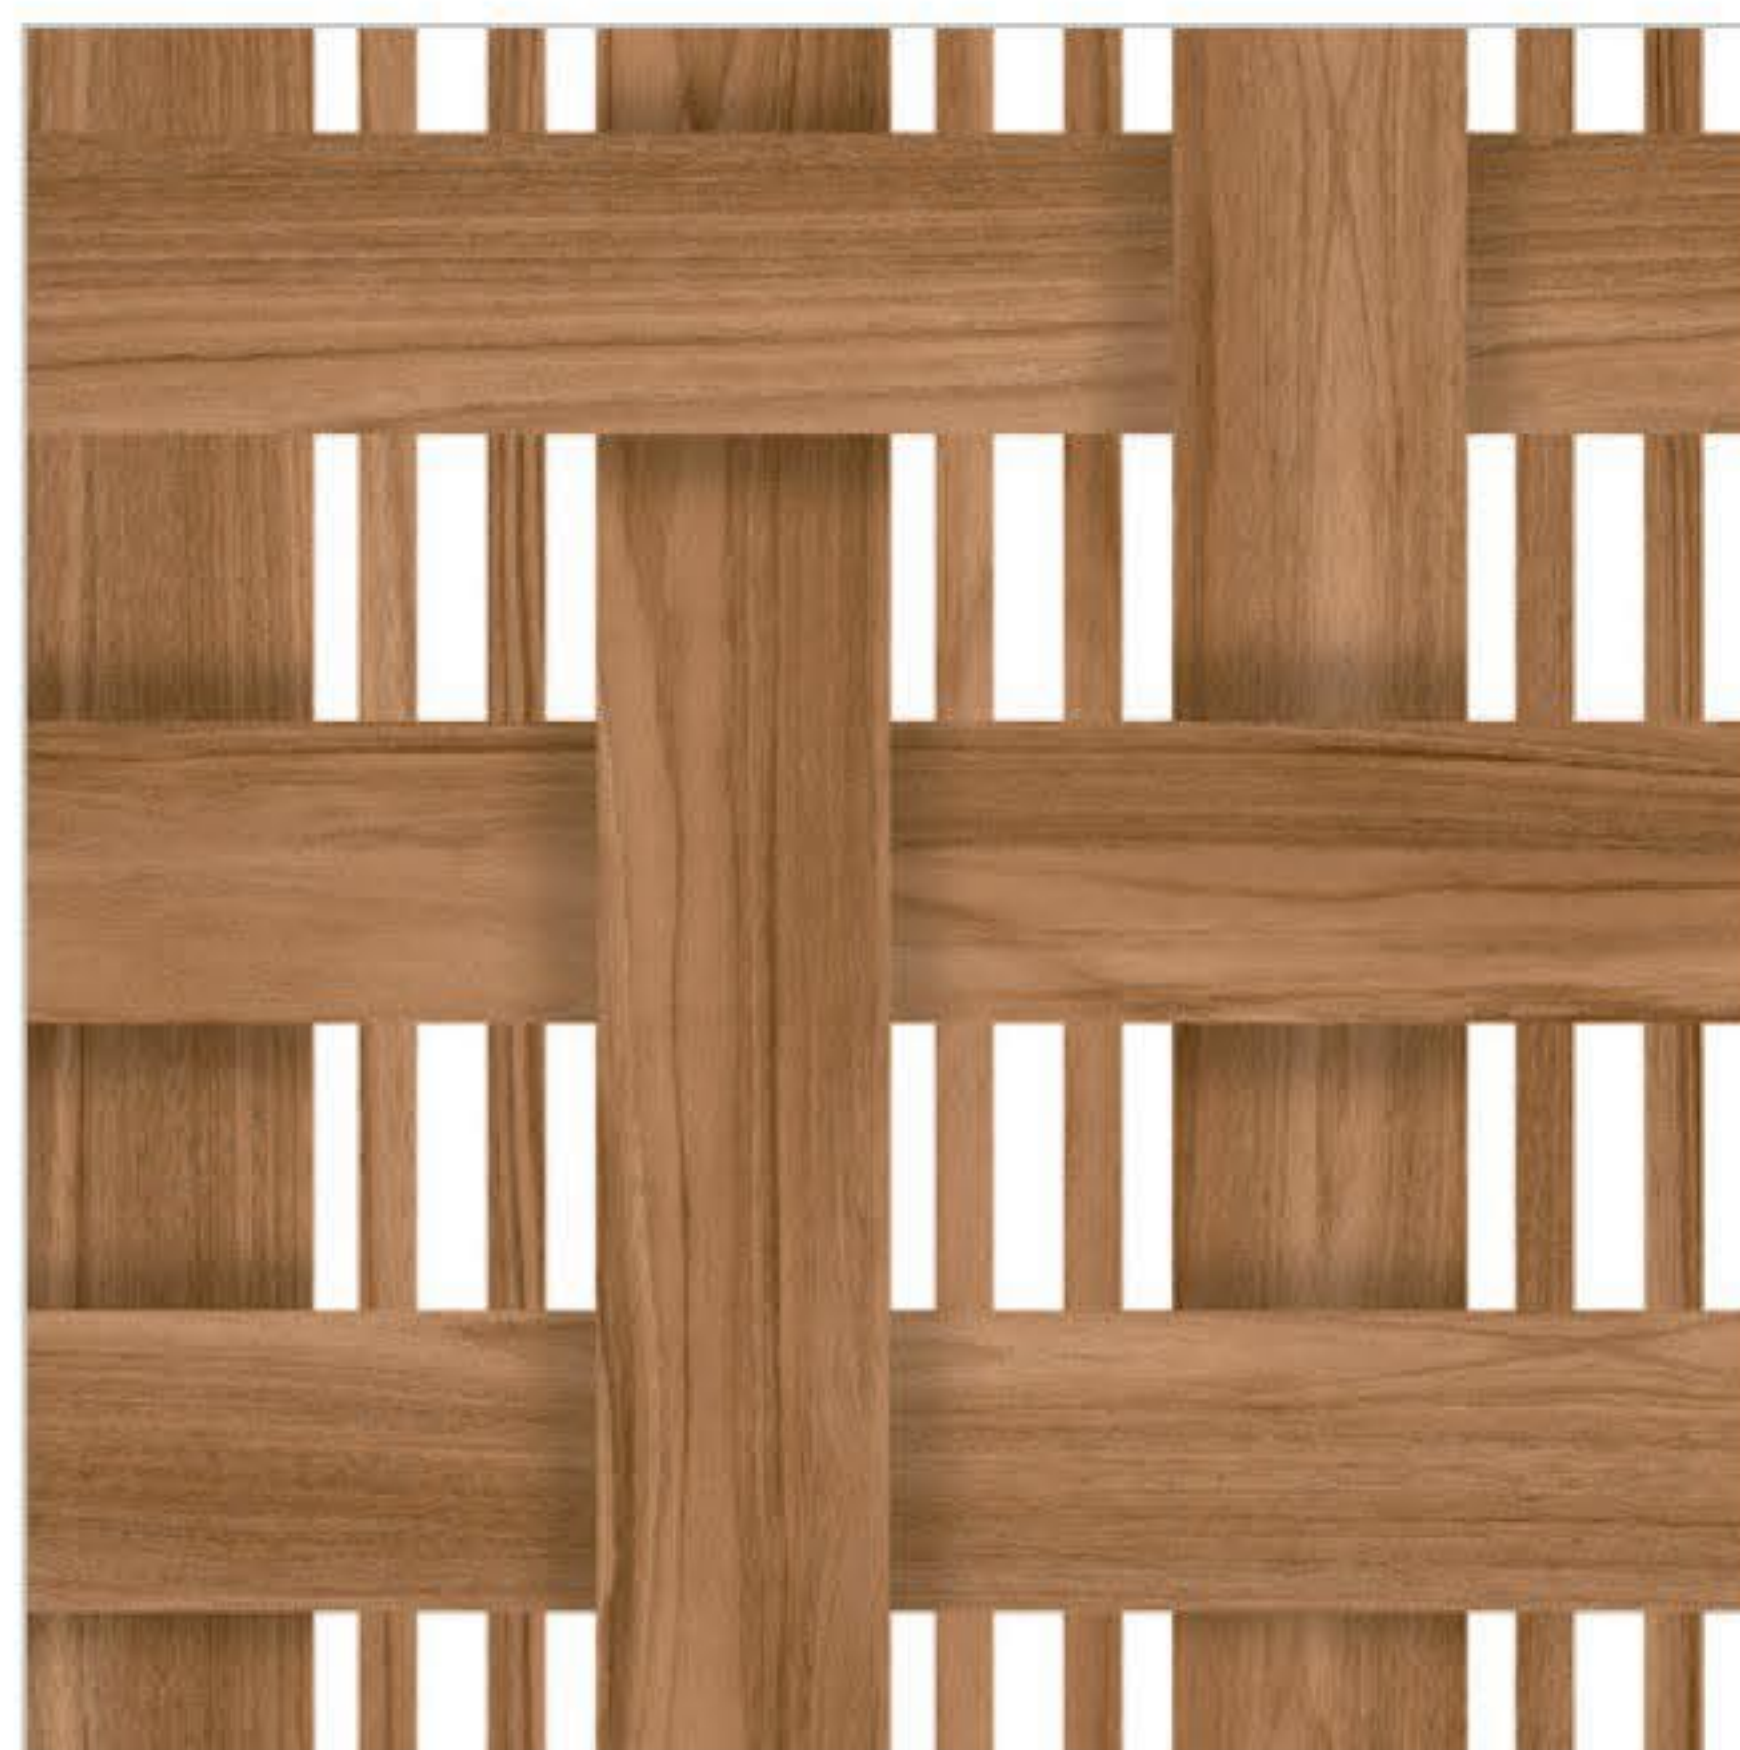

SIZE
600x600mm

TYPE
Floor

SERIES
Wood

654

655

656

657

658