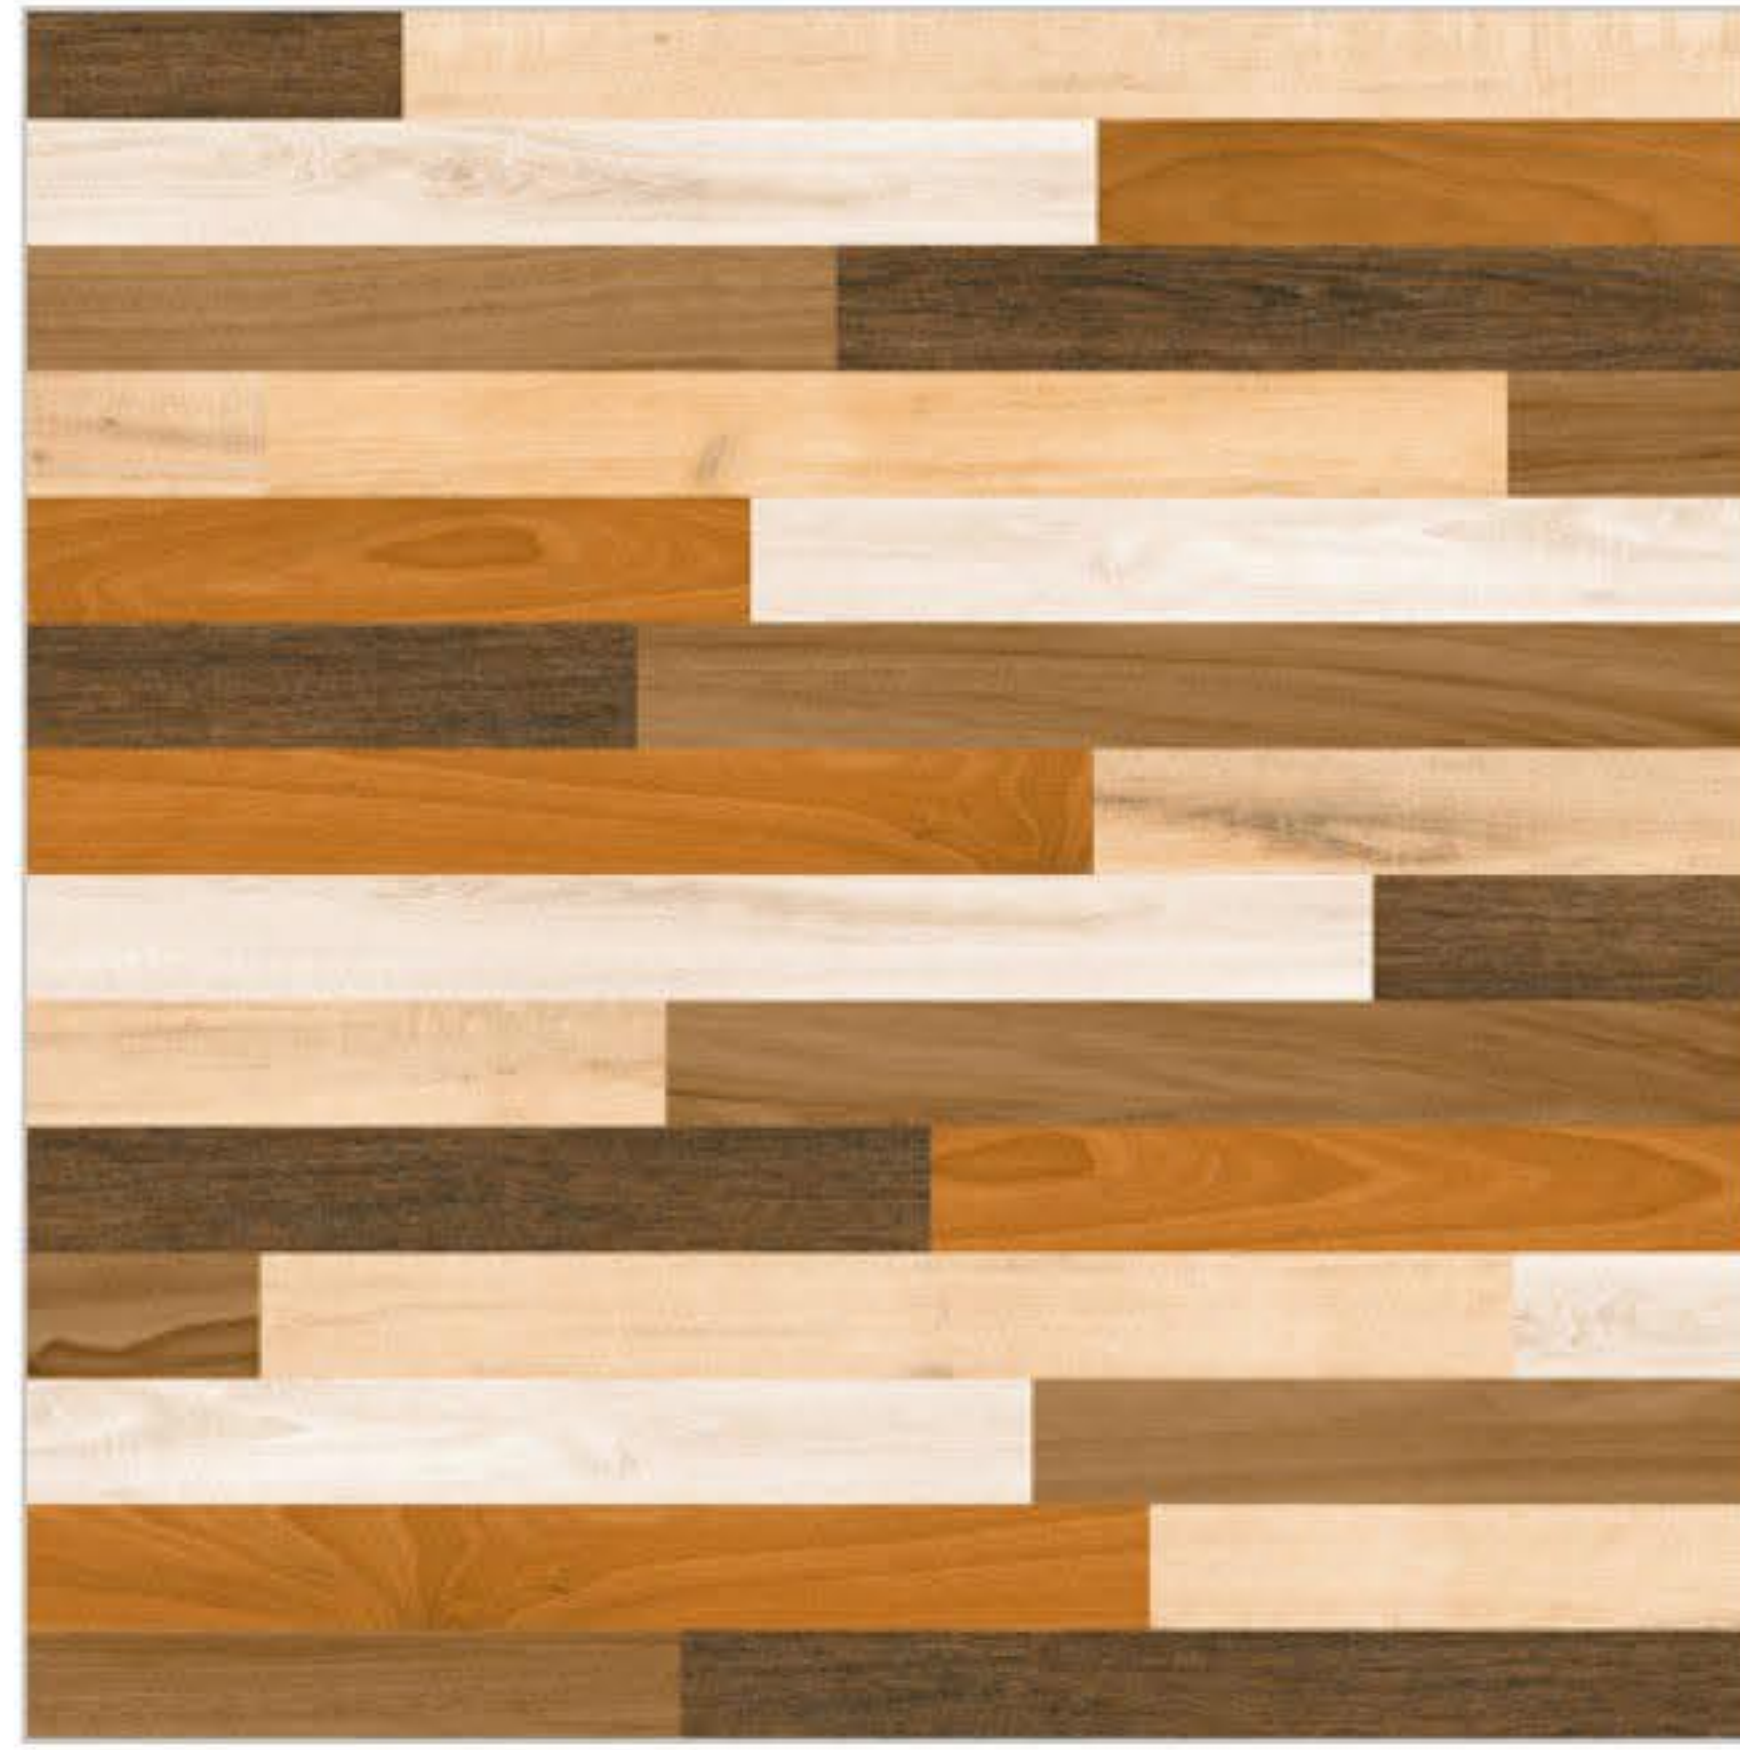

SIZE
600x600mm

TYPE
Floor

SERIES
Wood

611

612

FINISH
Matt

SIZE
600x600mm

TYPE
Floor