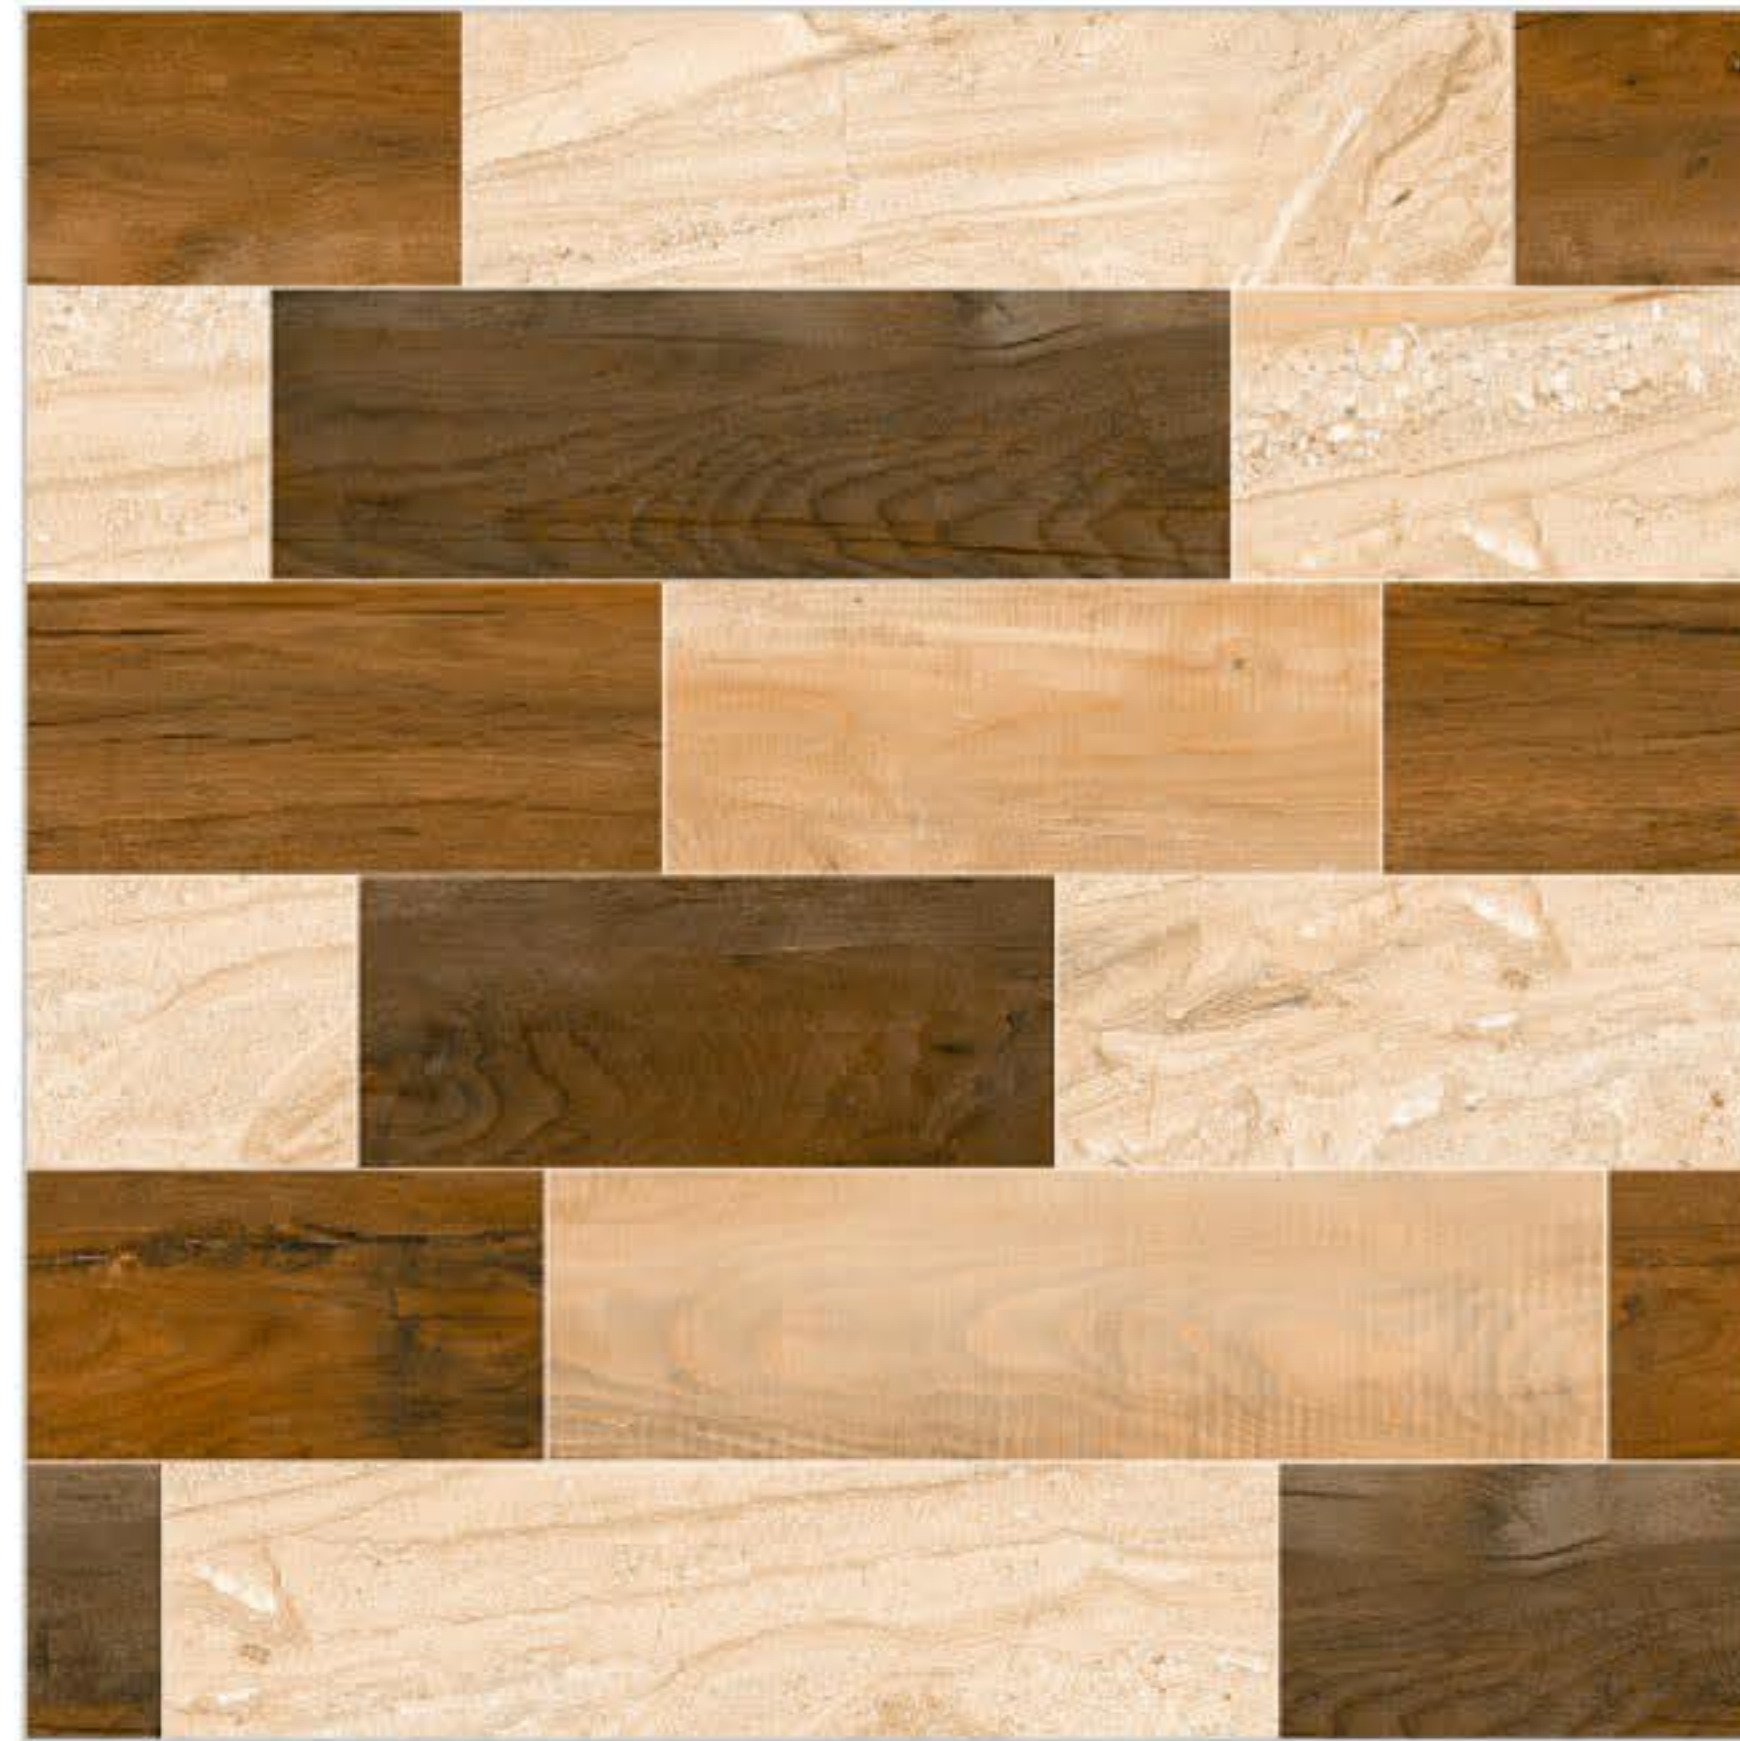

SIZE
600x600mm

TYPE
Floor

SERIES
Wood

604

639

FINISH
Matt

SIZE
600x600mm

TYPE
Floor