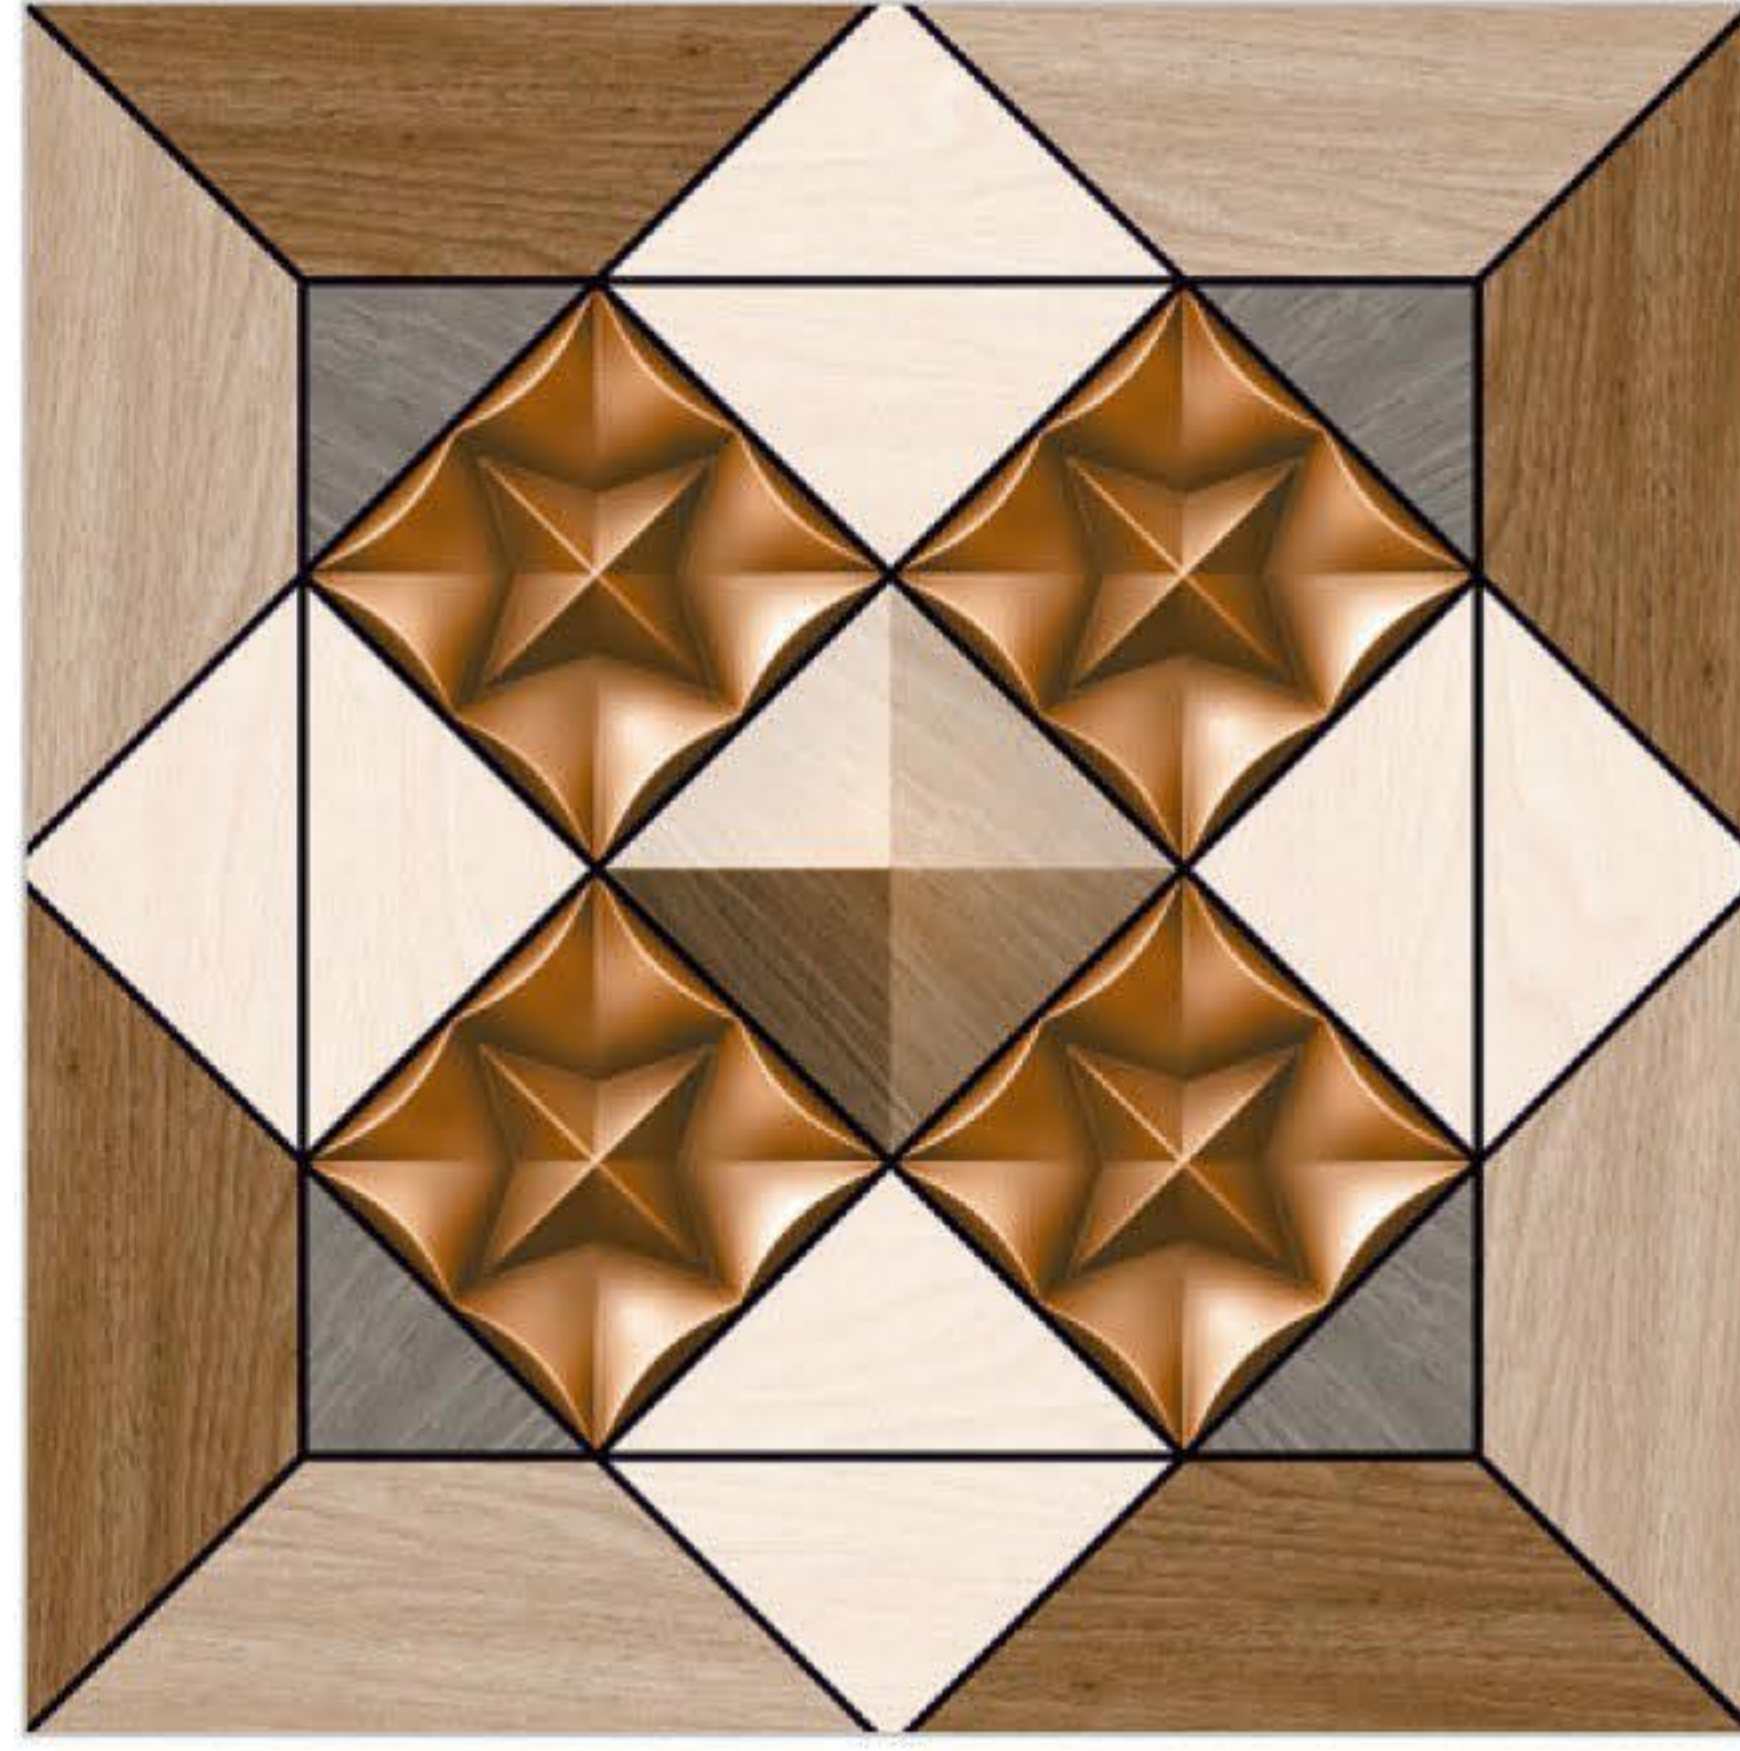

FINISH
Matt

SIZE
600x600mm

TYPE
Floor

SERIES
Punch

11004

11005

11006

11007