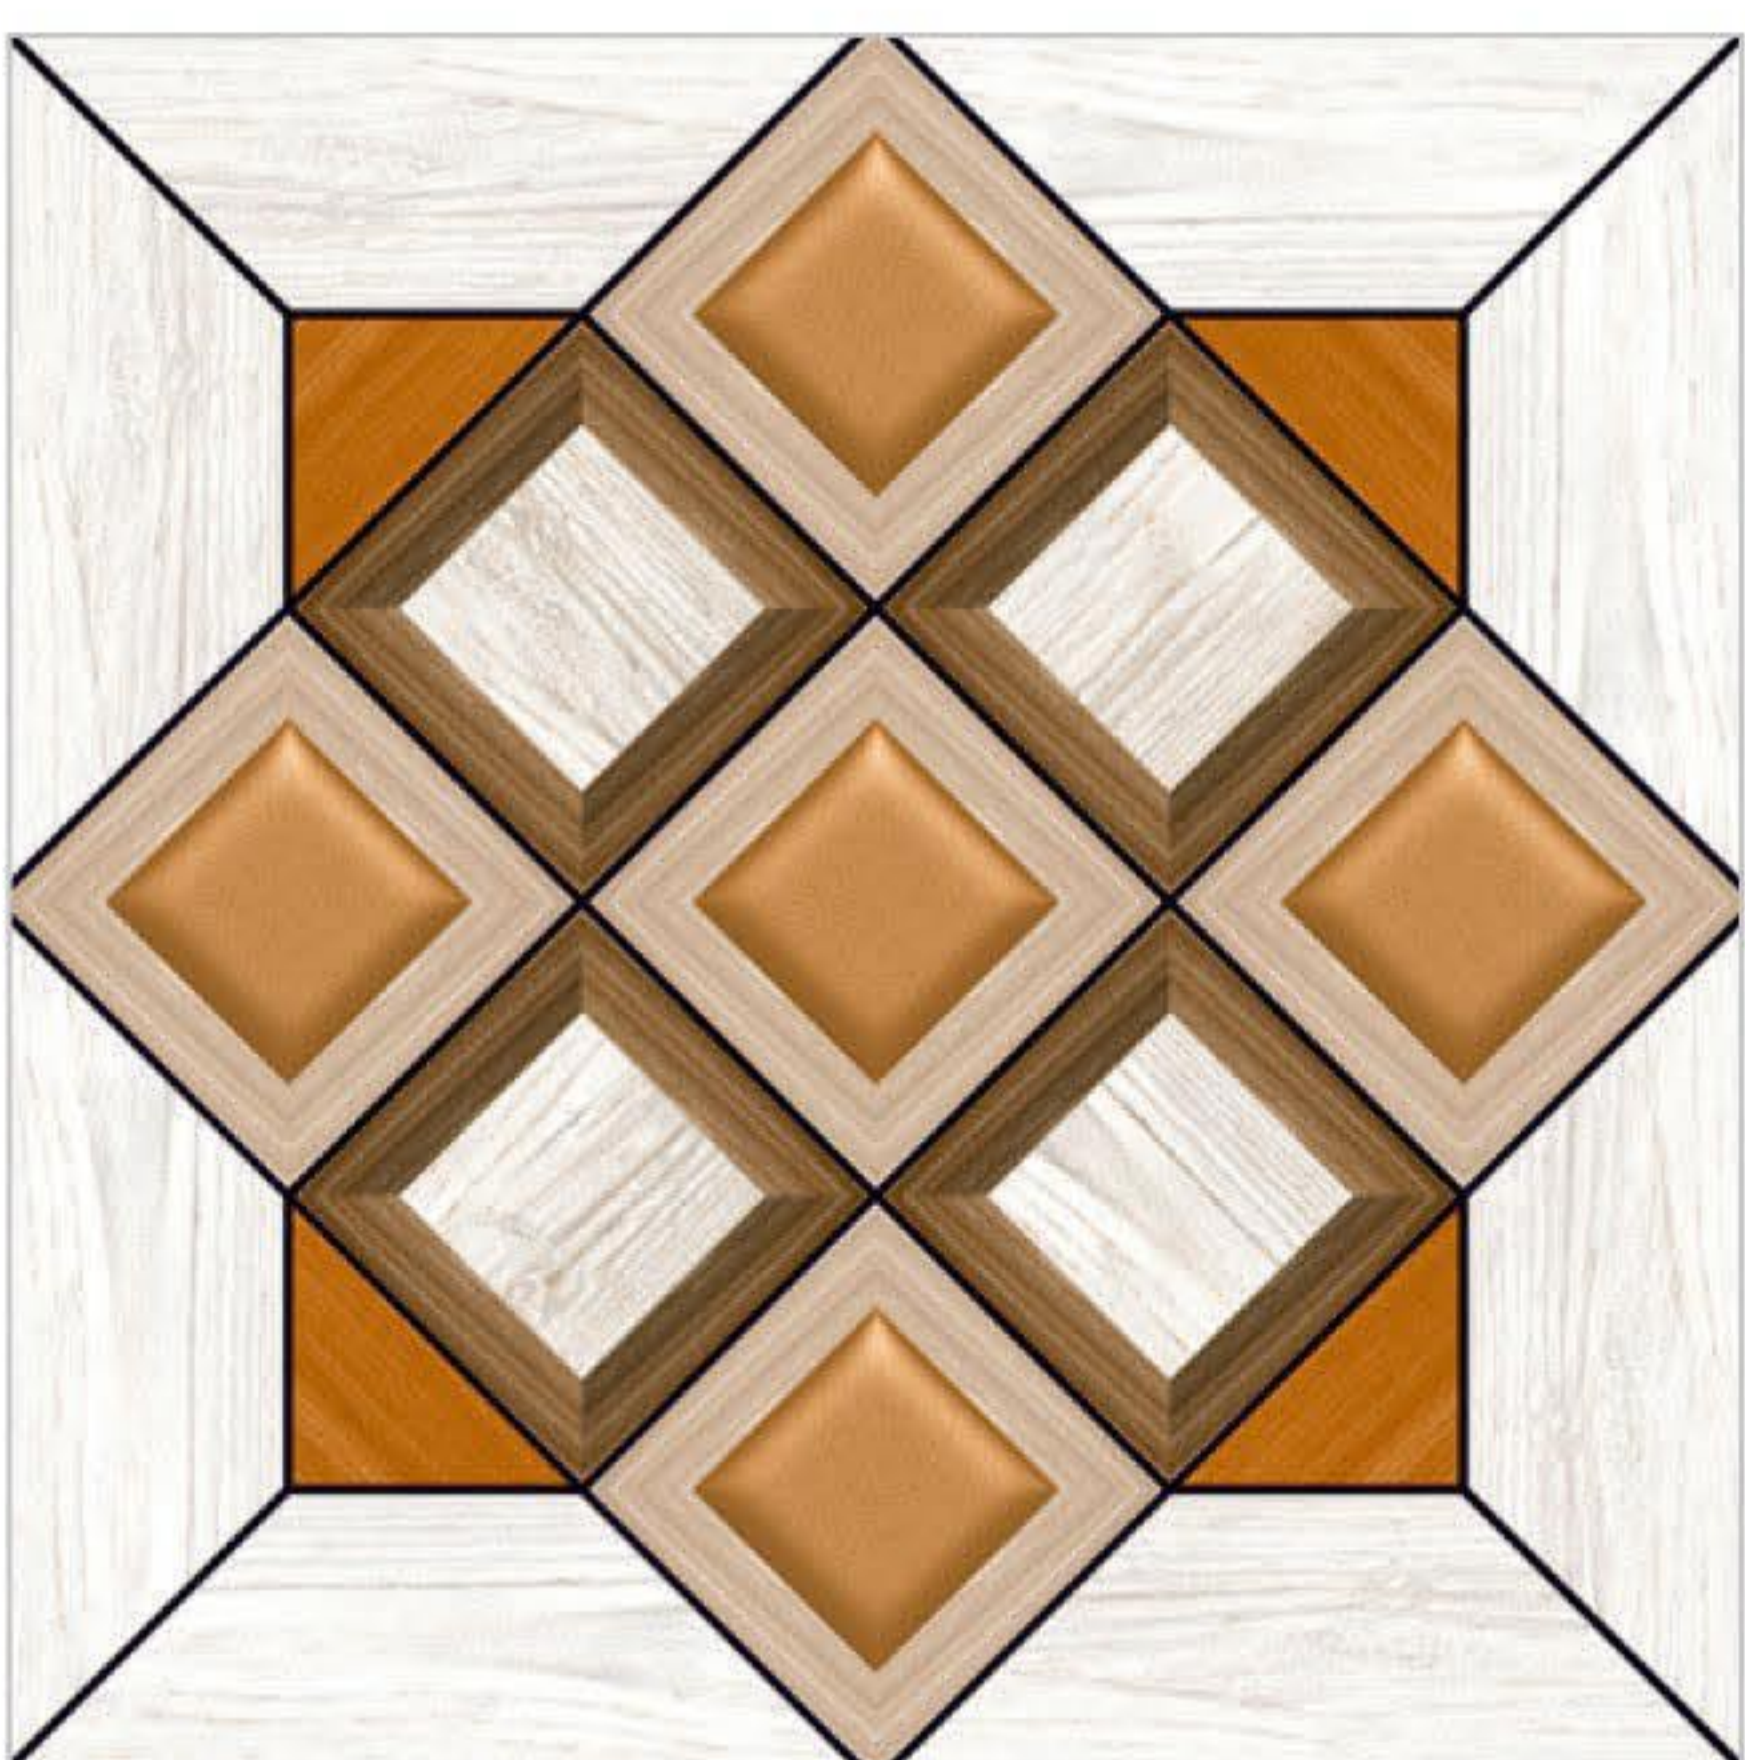

FINISH
Matt

SIZE
600x600mm

TYPE
Floor

SERIES
Punch

11004

11005

11006

11007

11008

11009

11010

11011

11012