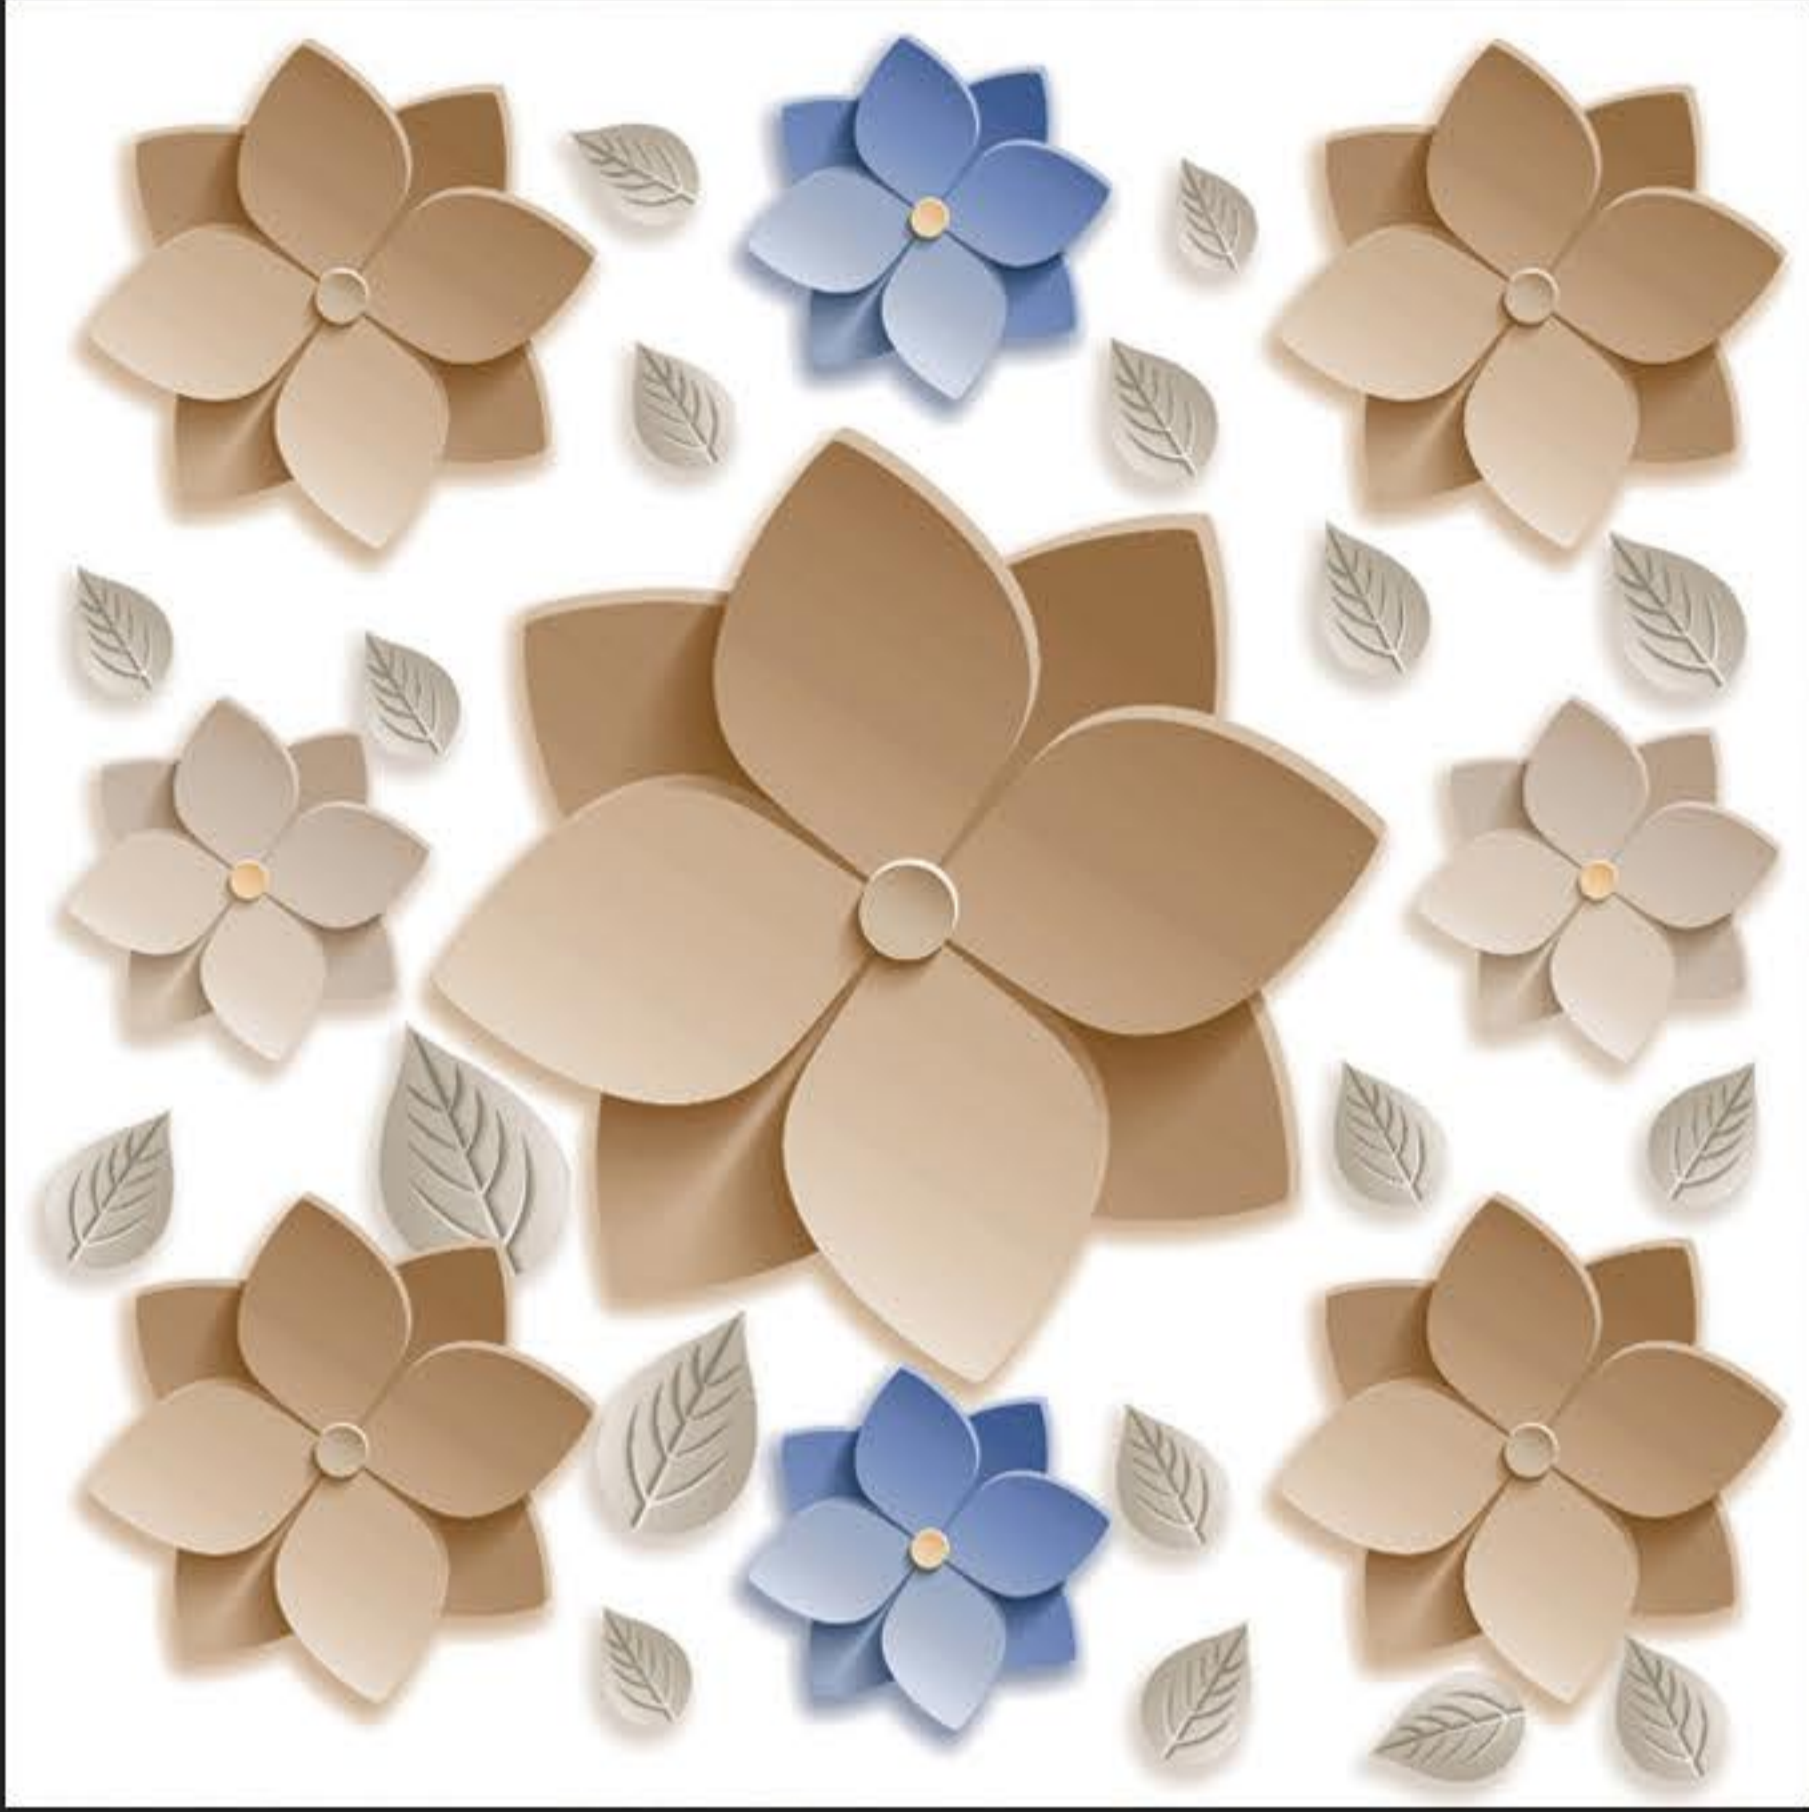

WHITE BODY
PORCELAIN TILES

600 x
600 mm