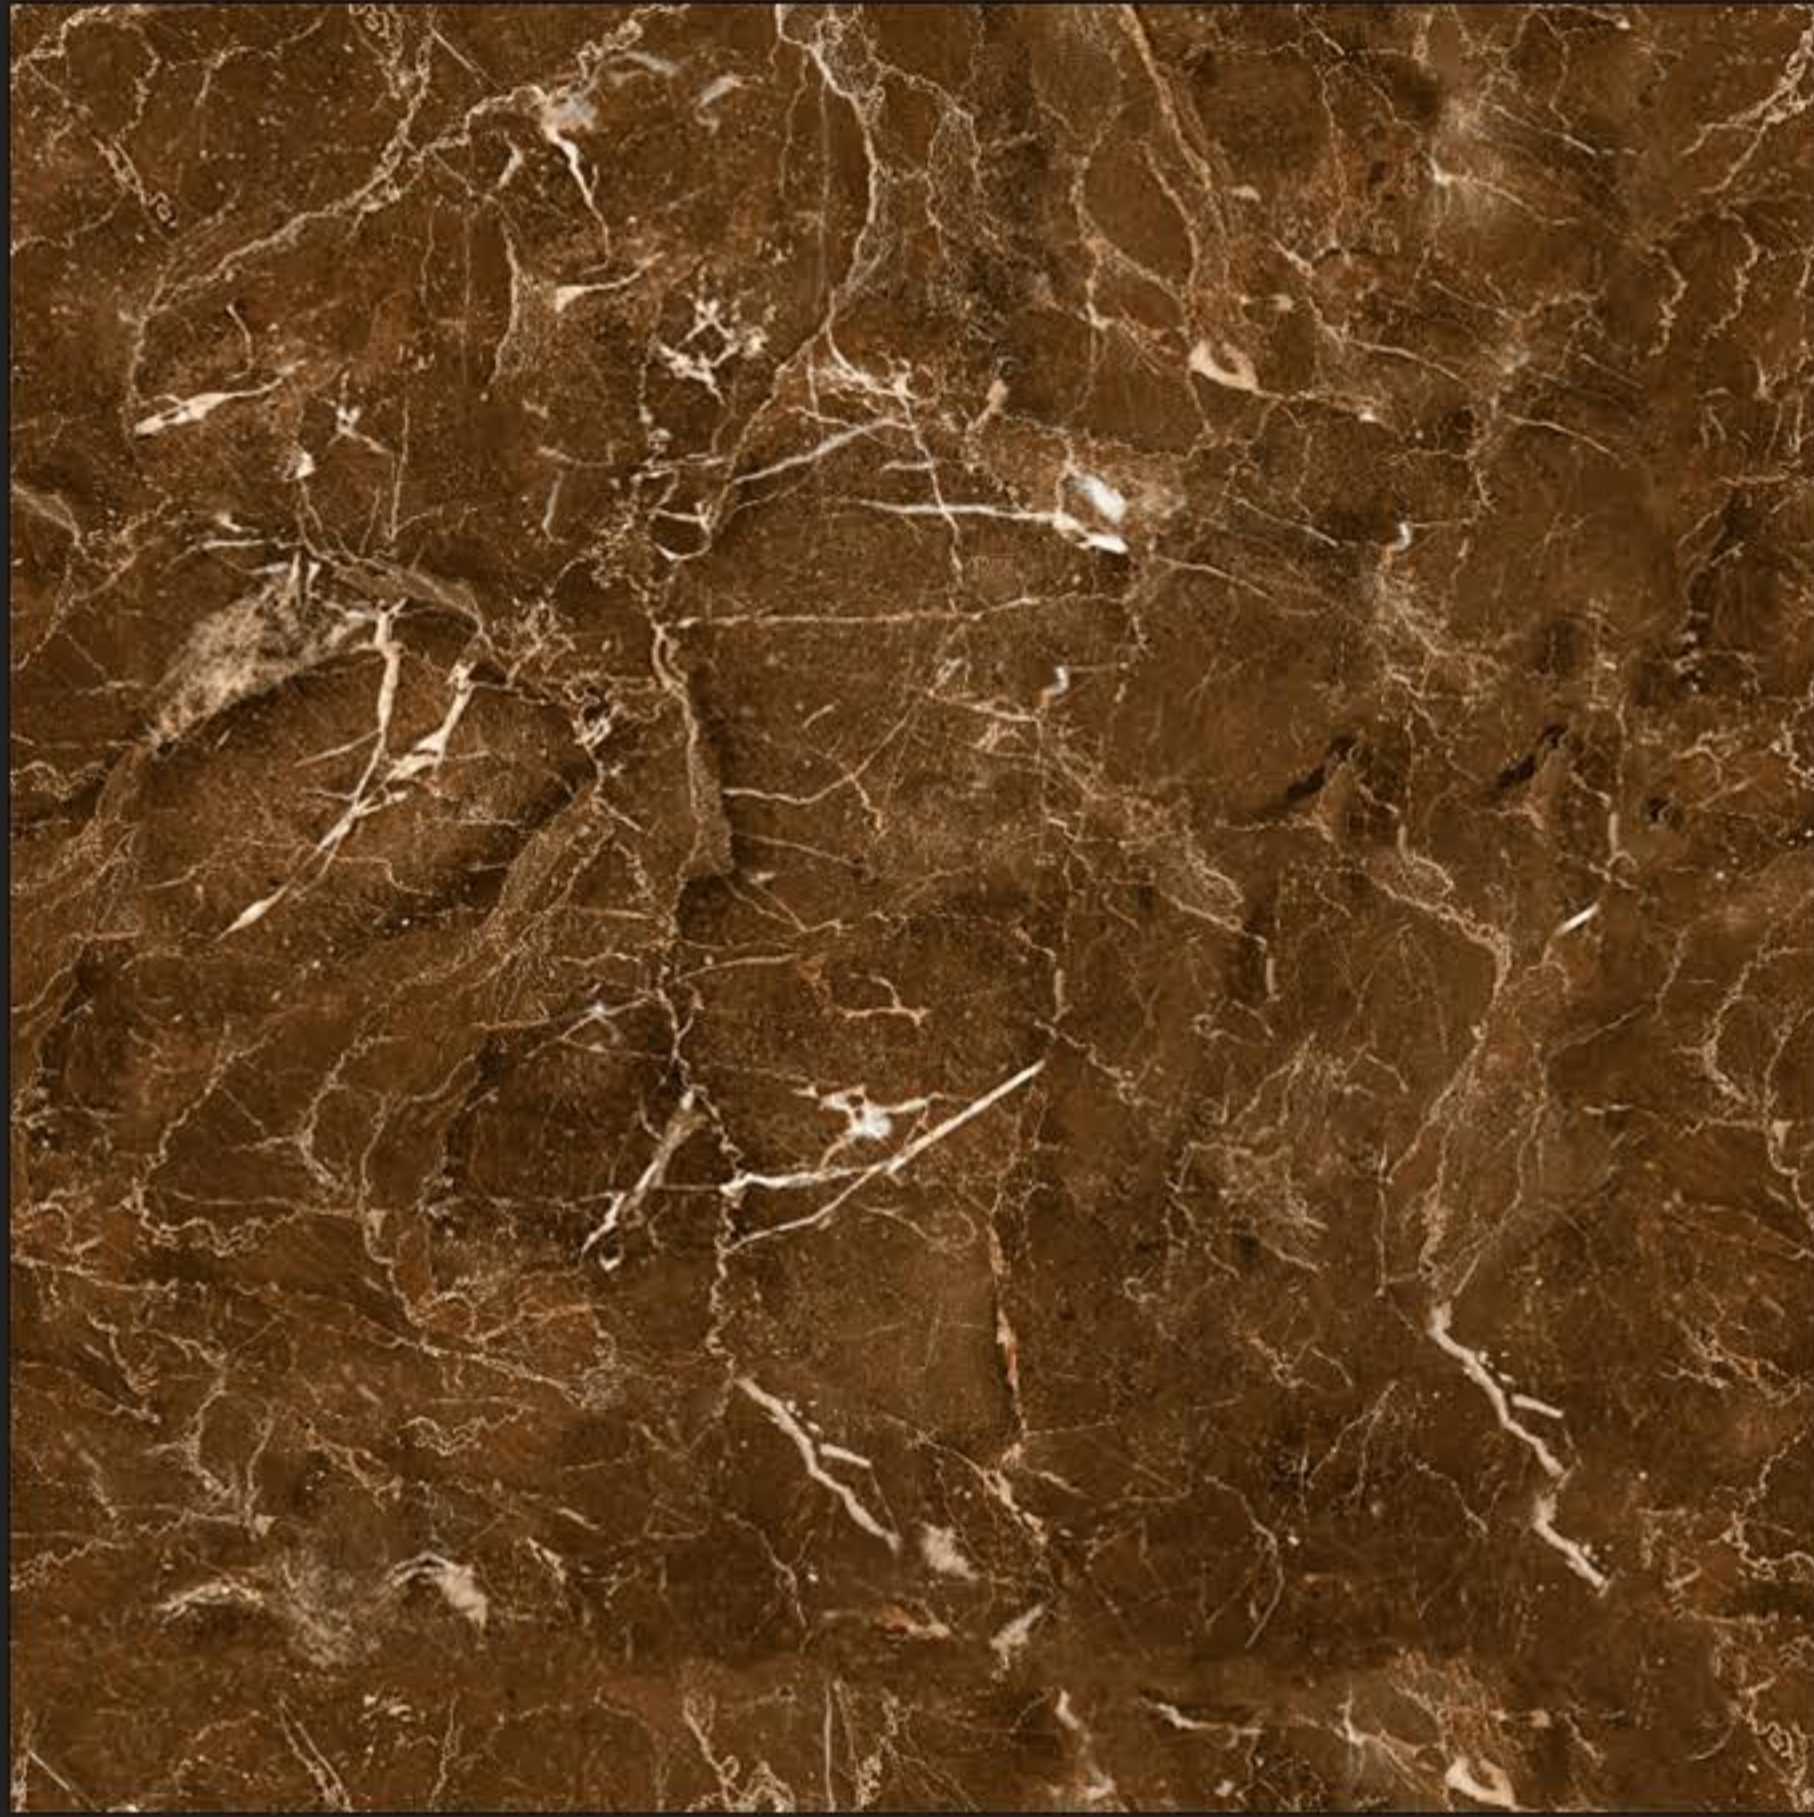

WHITE BODY
PORCELAIN TILES

600 x
600 mm

14082

GLOSSY SERIES