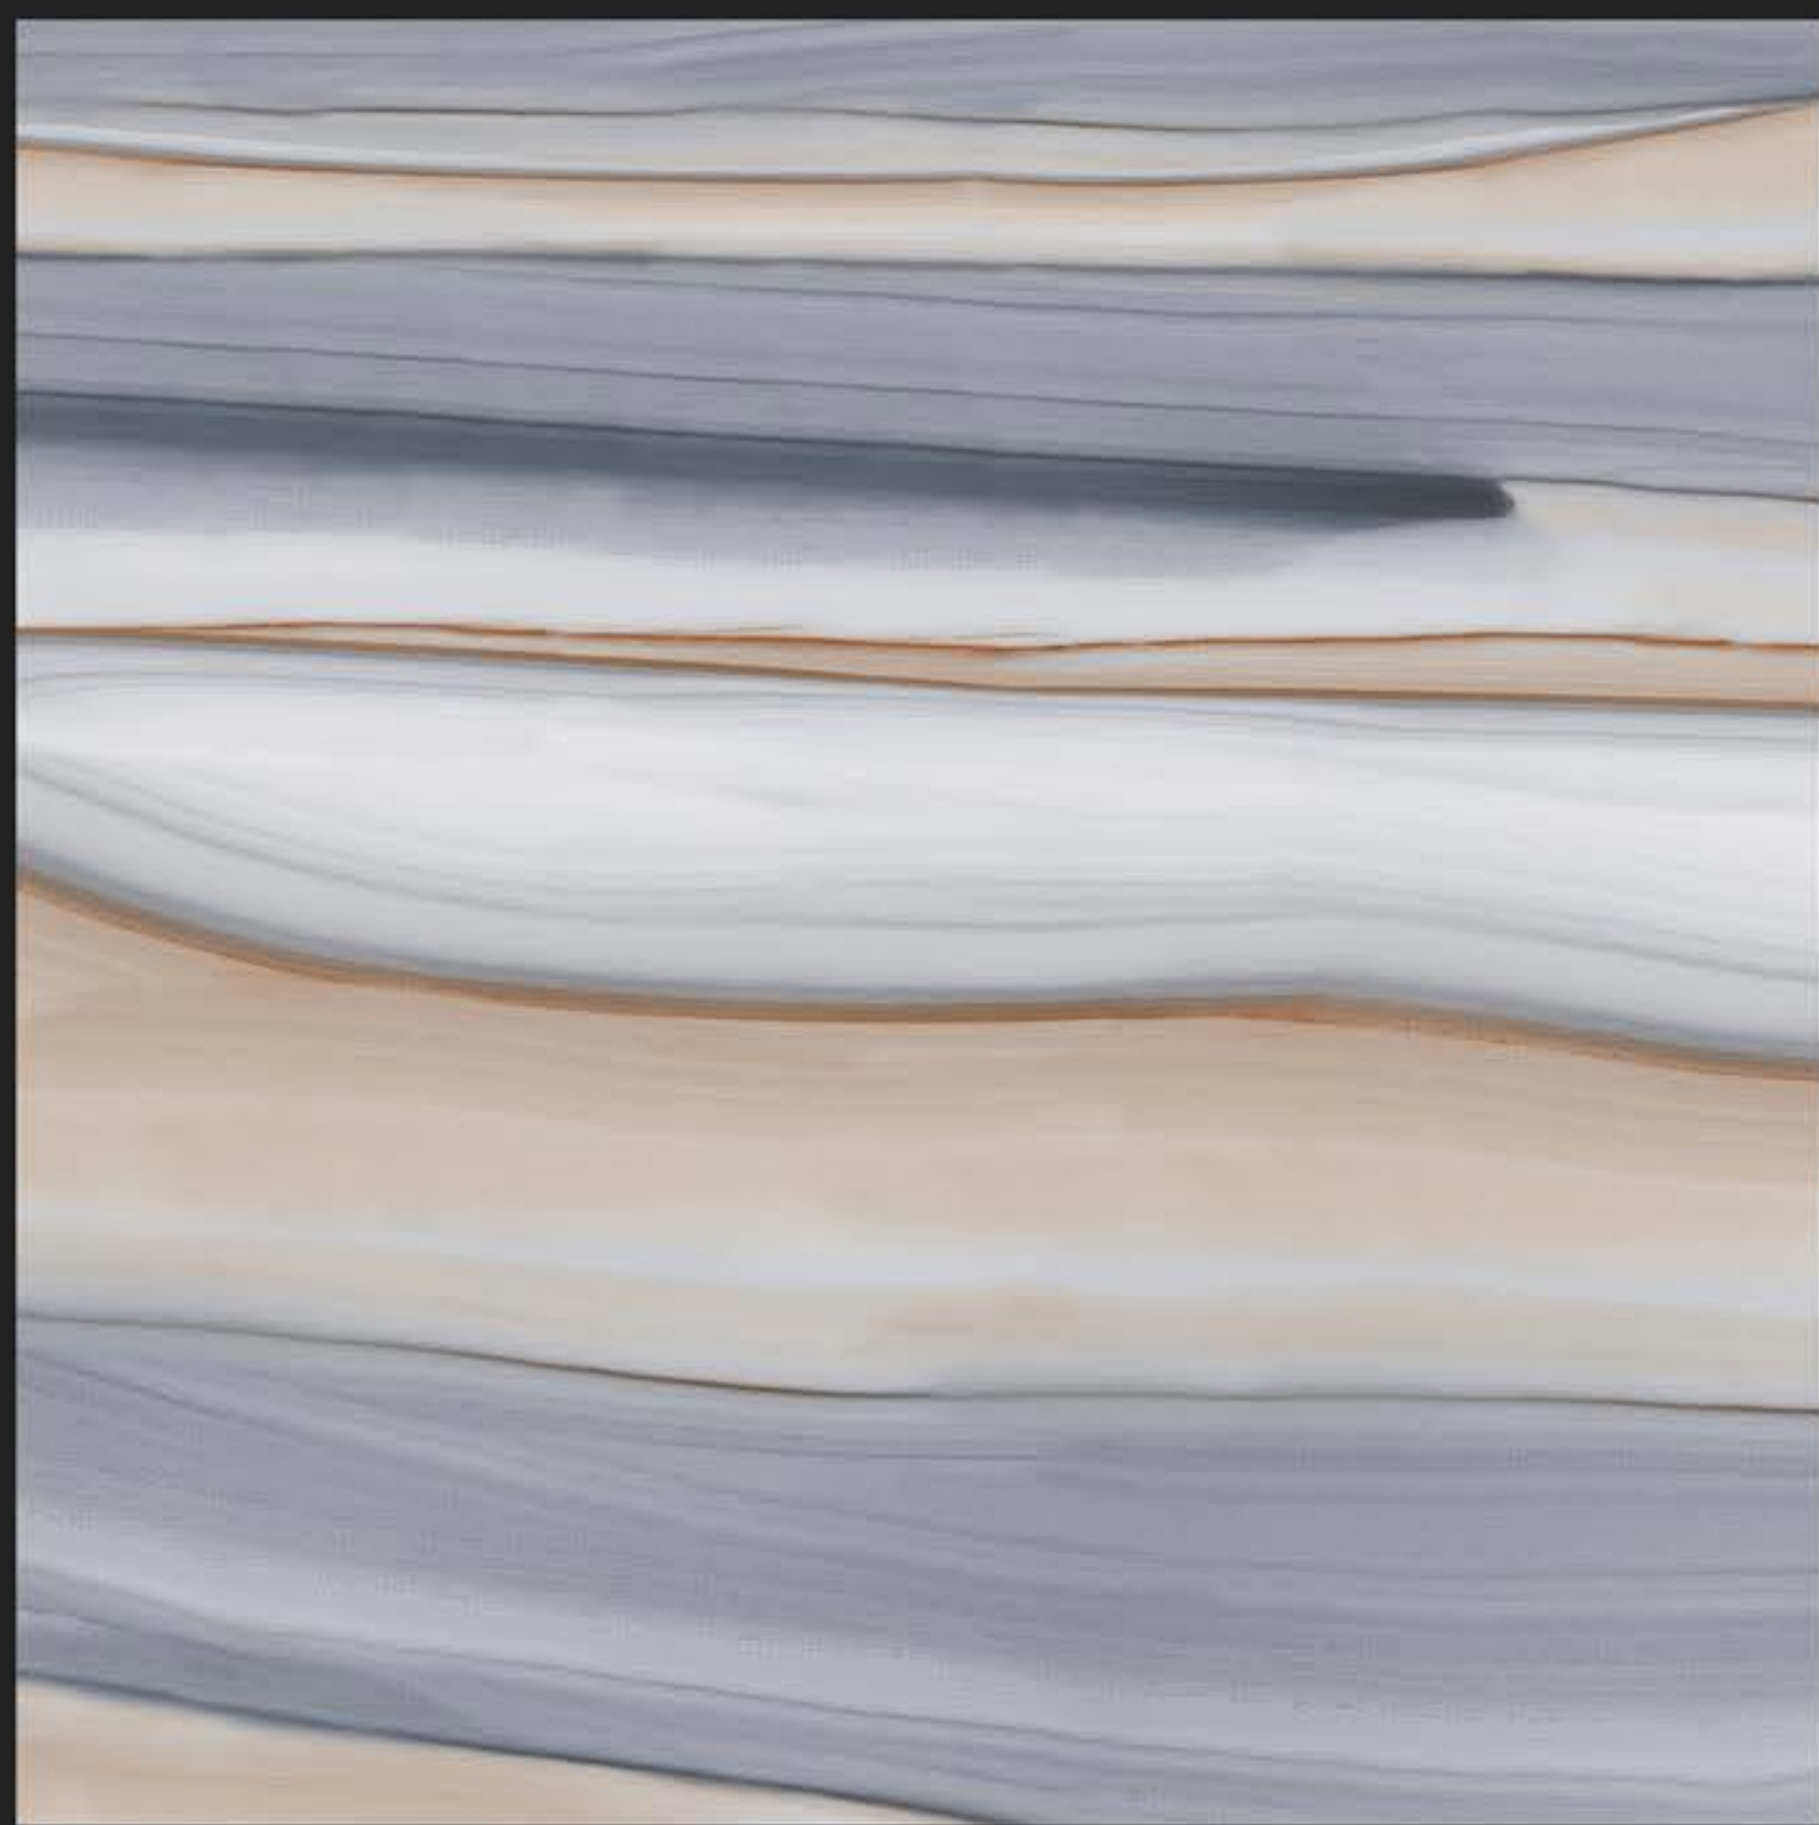

WHITE BODY
PORCELAIN TILES

600 x
600 mm