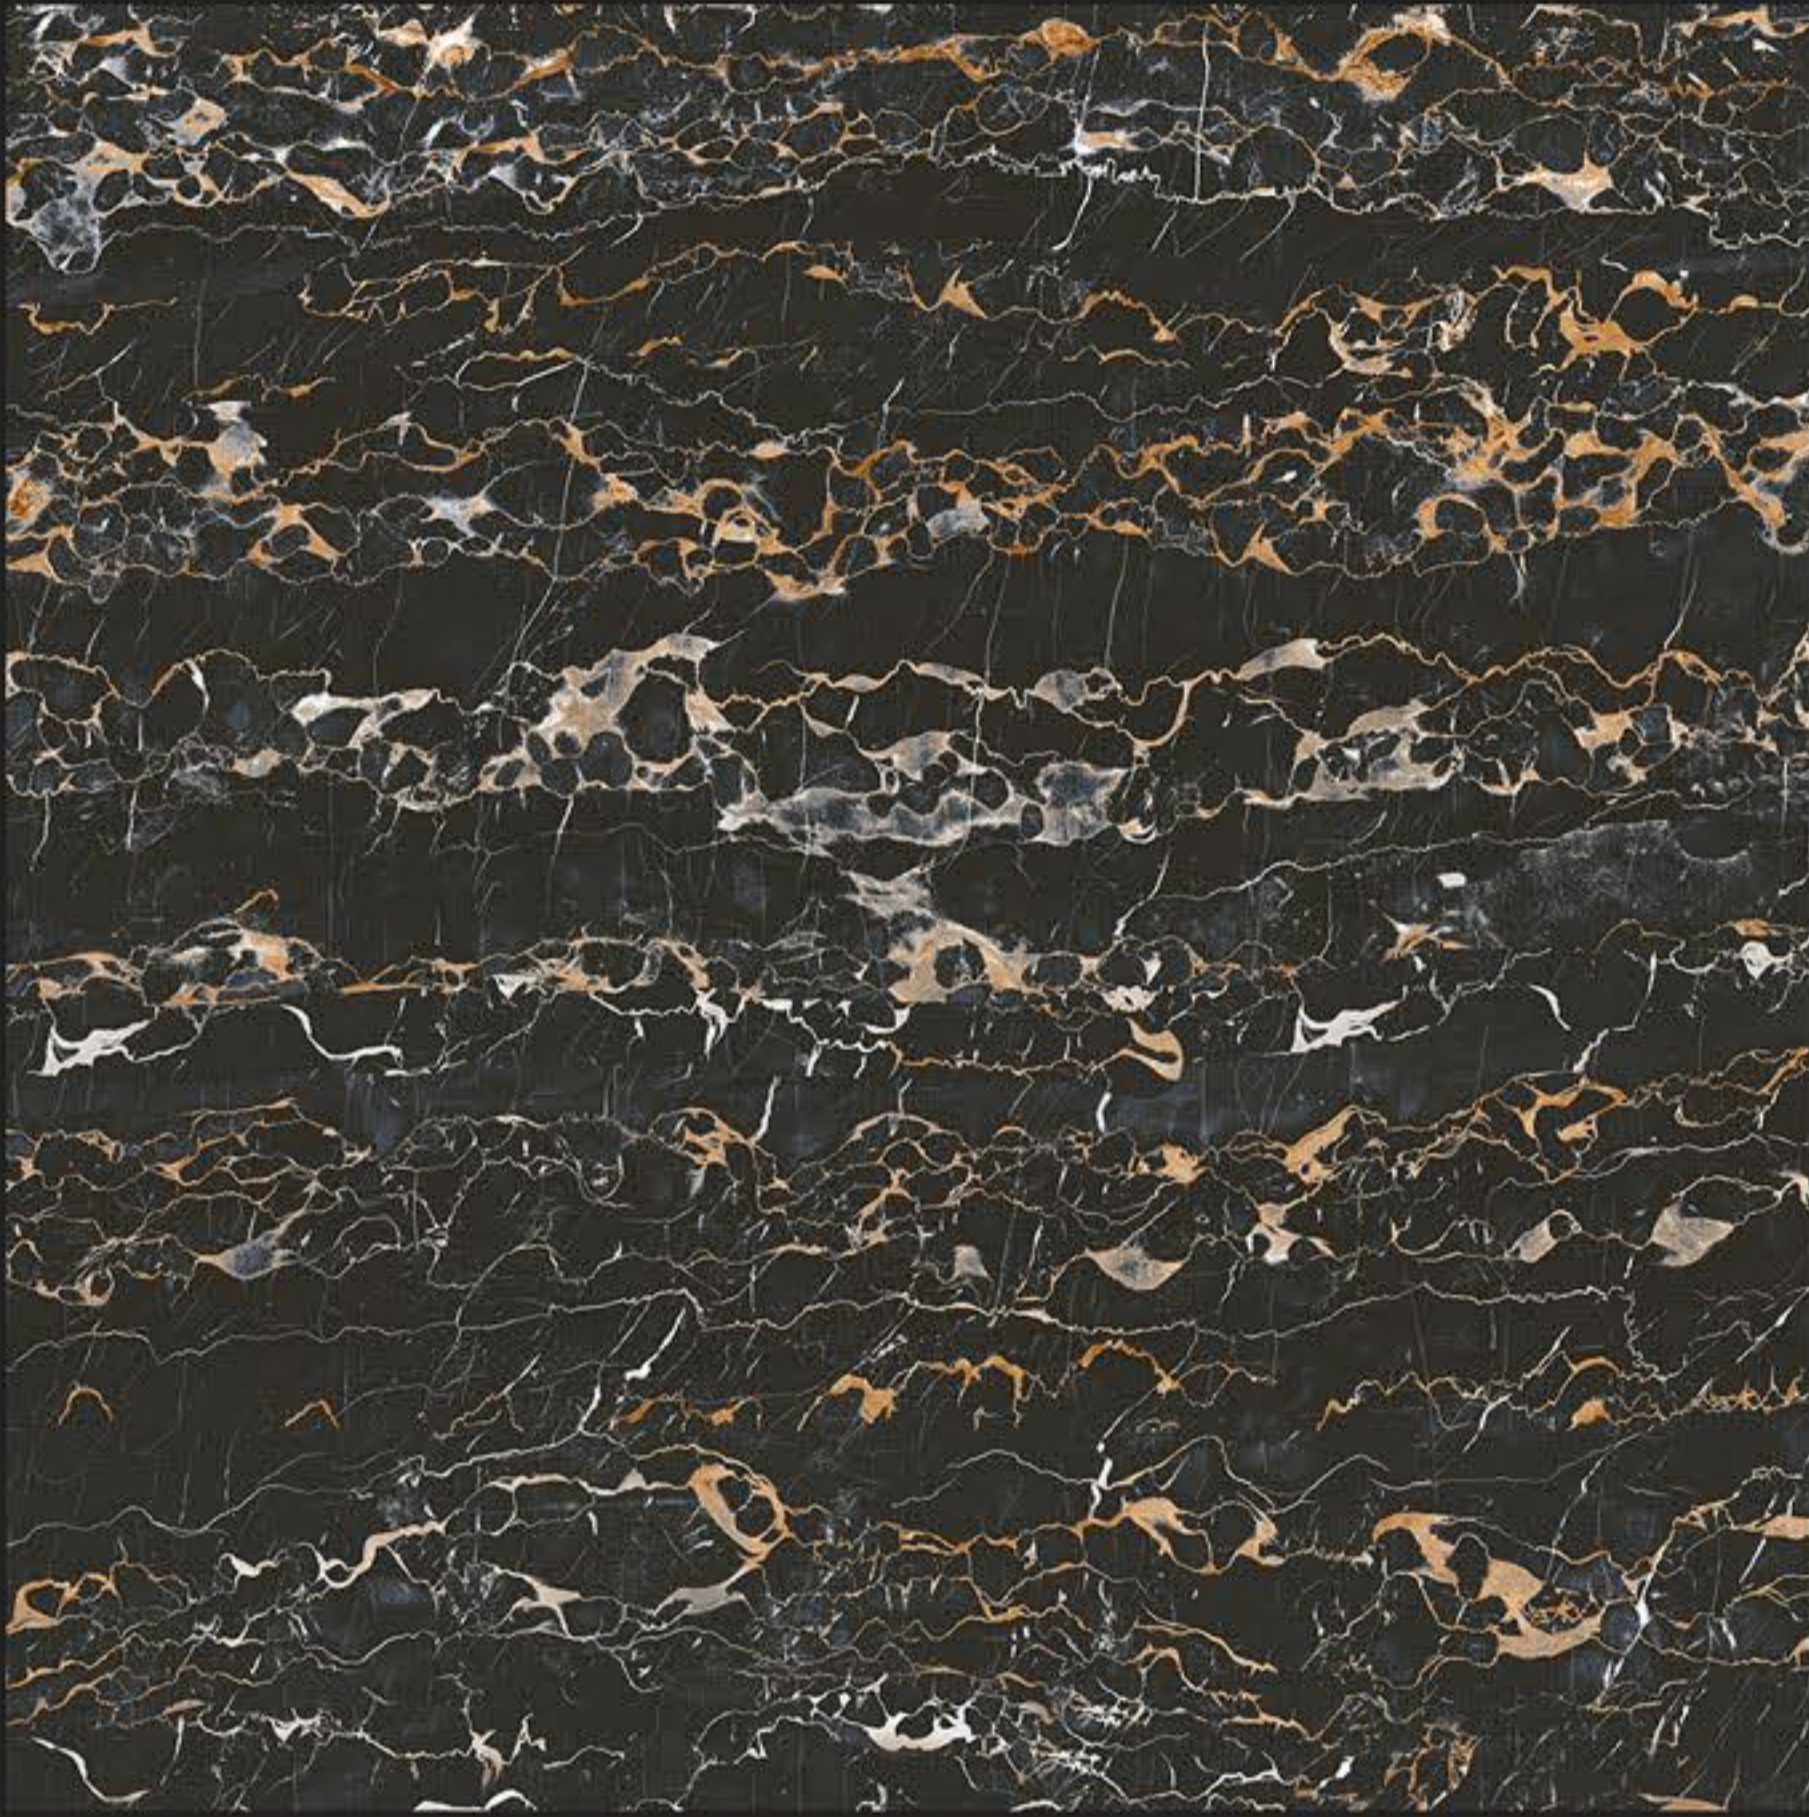

WHITE BODY
PORCELAIN TILES

600 x
600 mm

14032-D