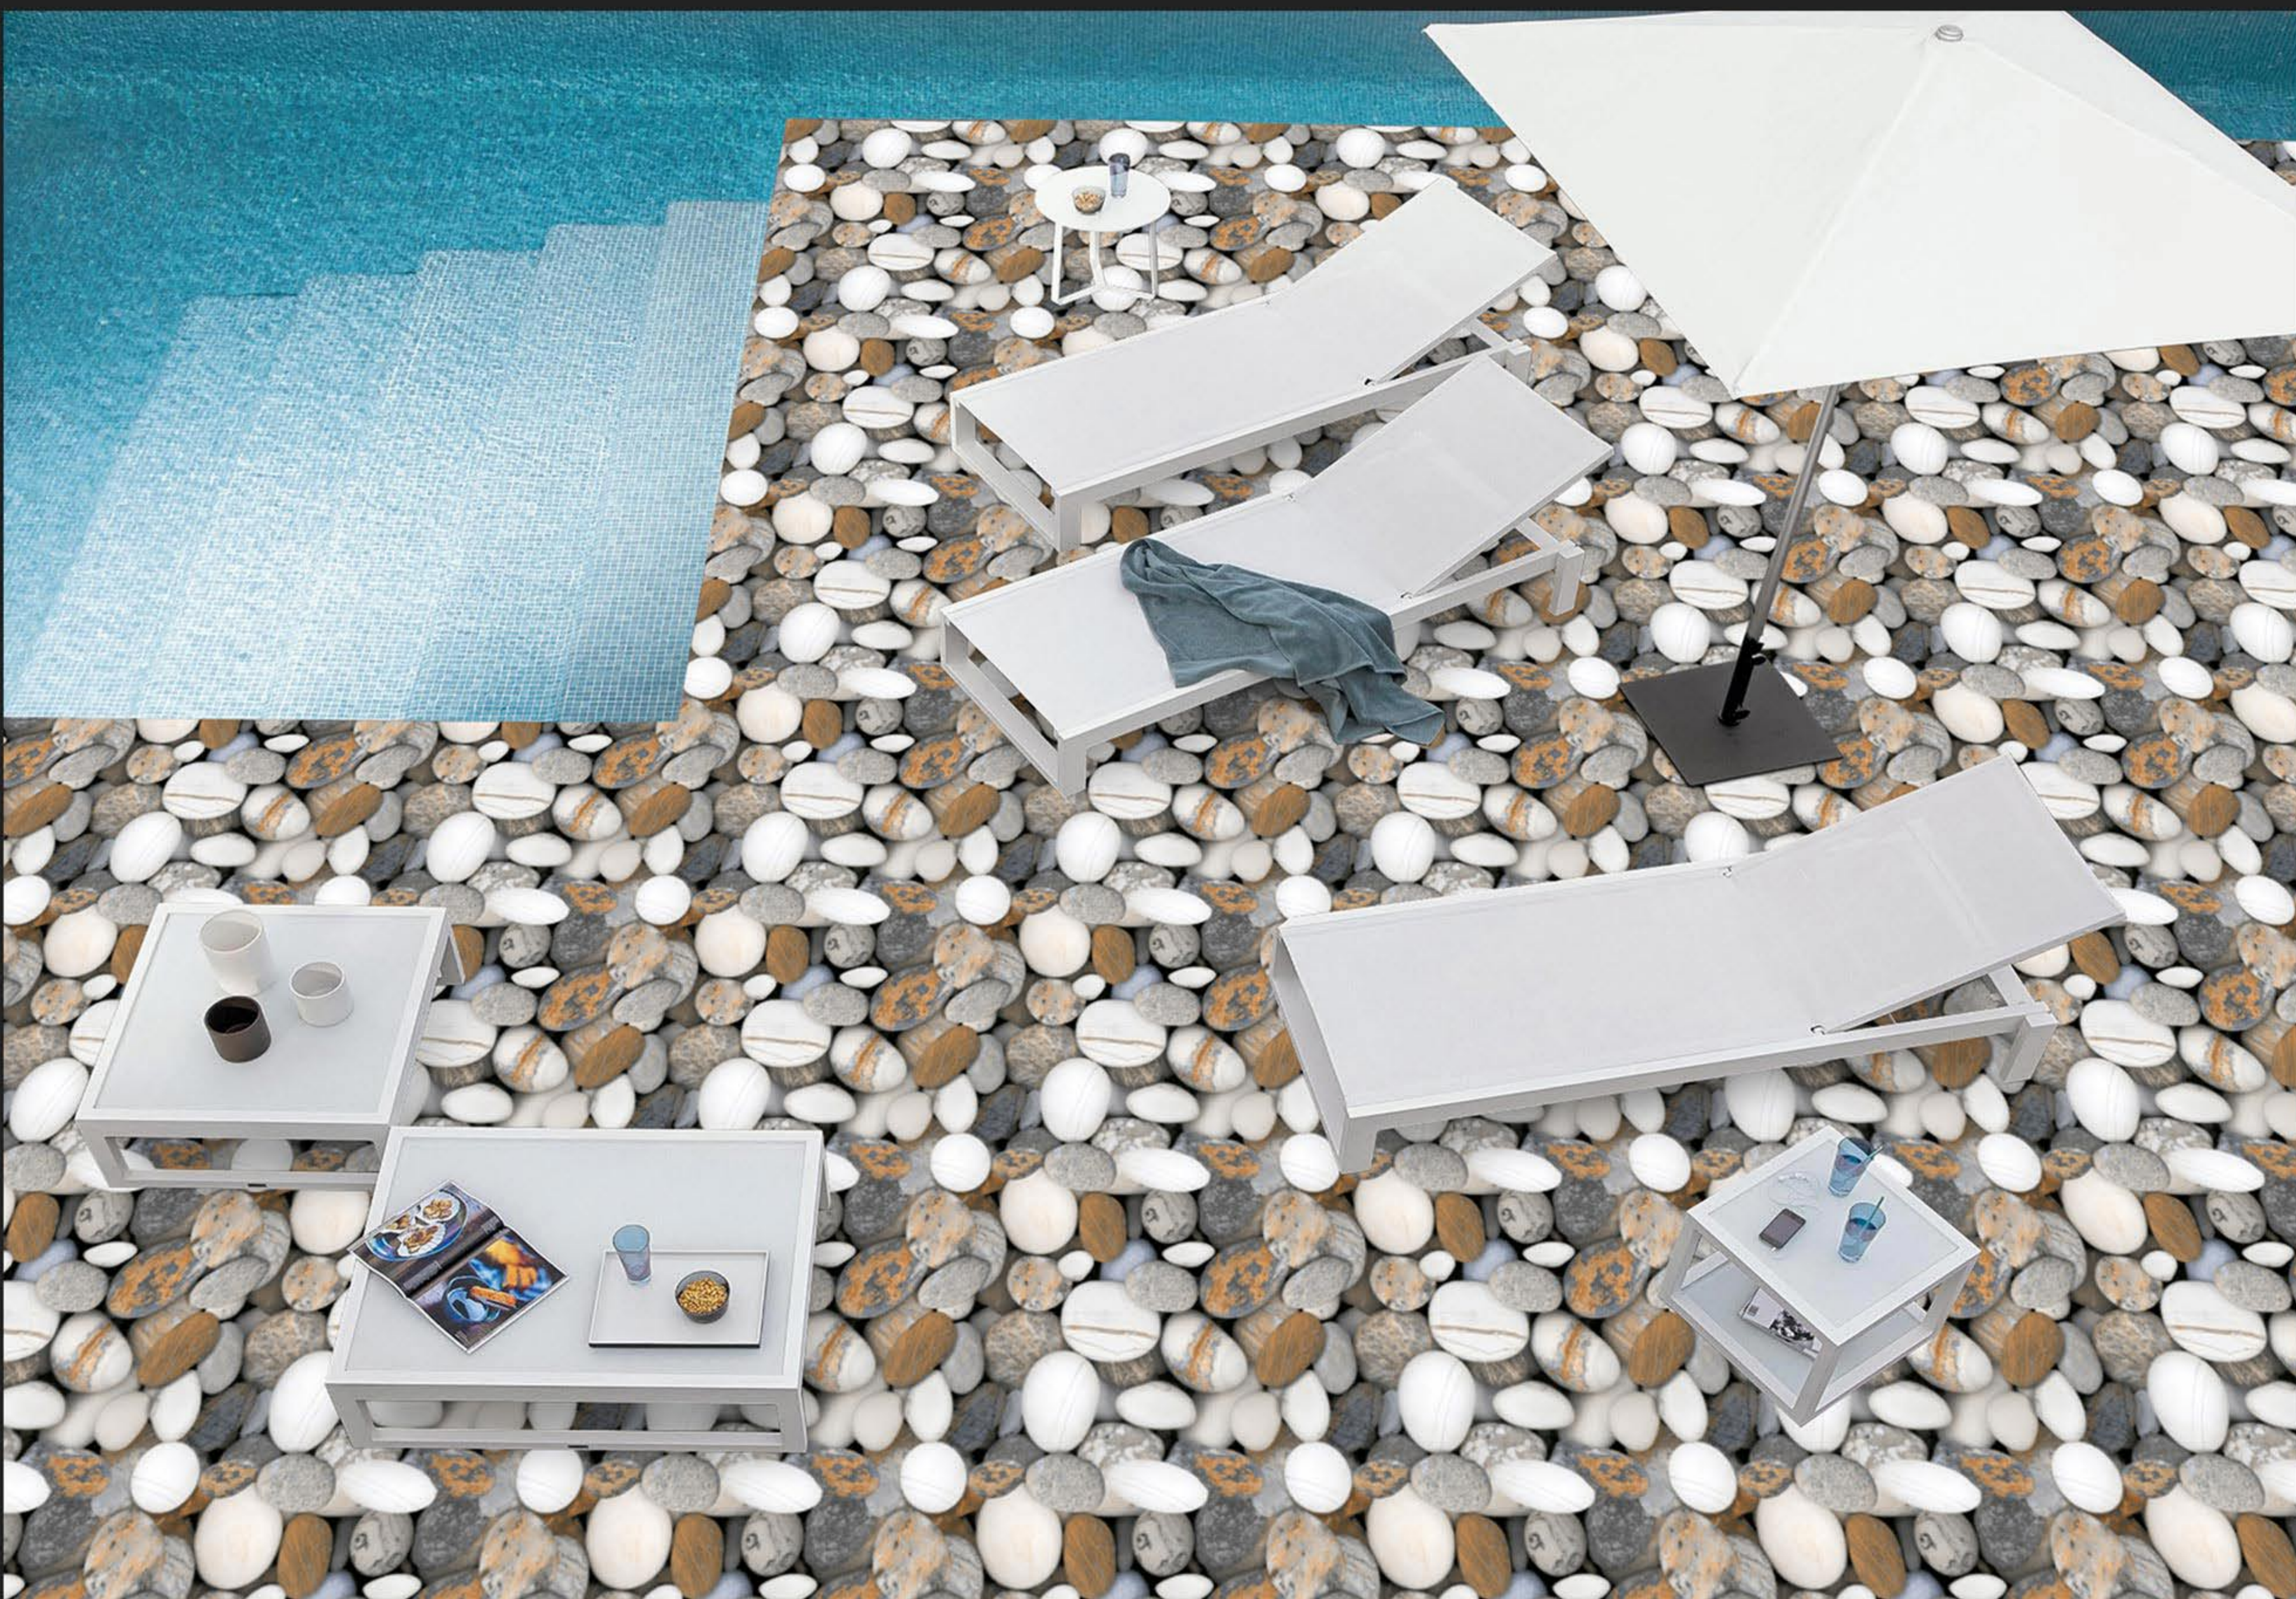

GLOSSY SERIES

14031