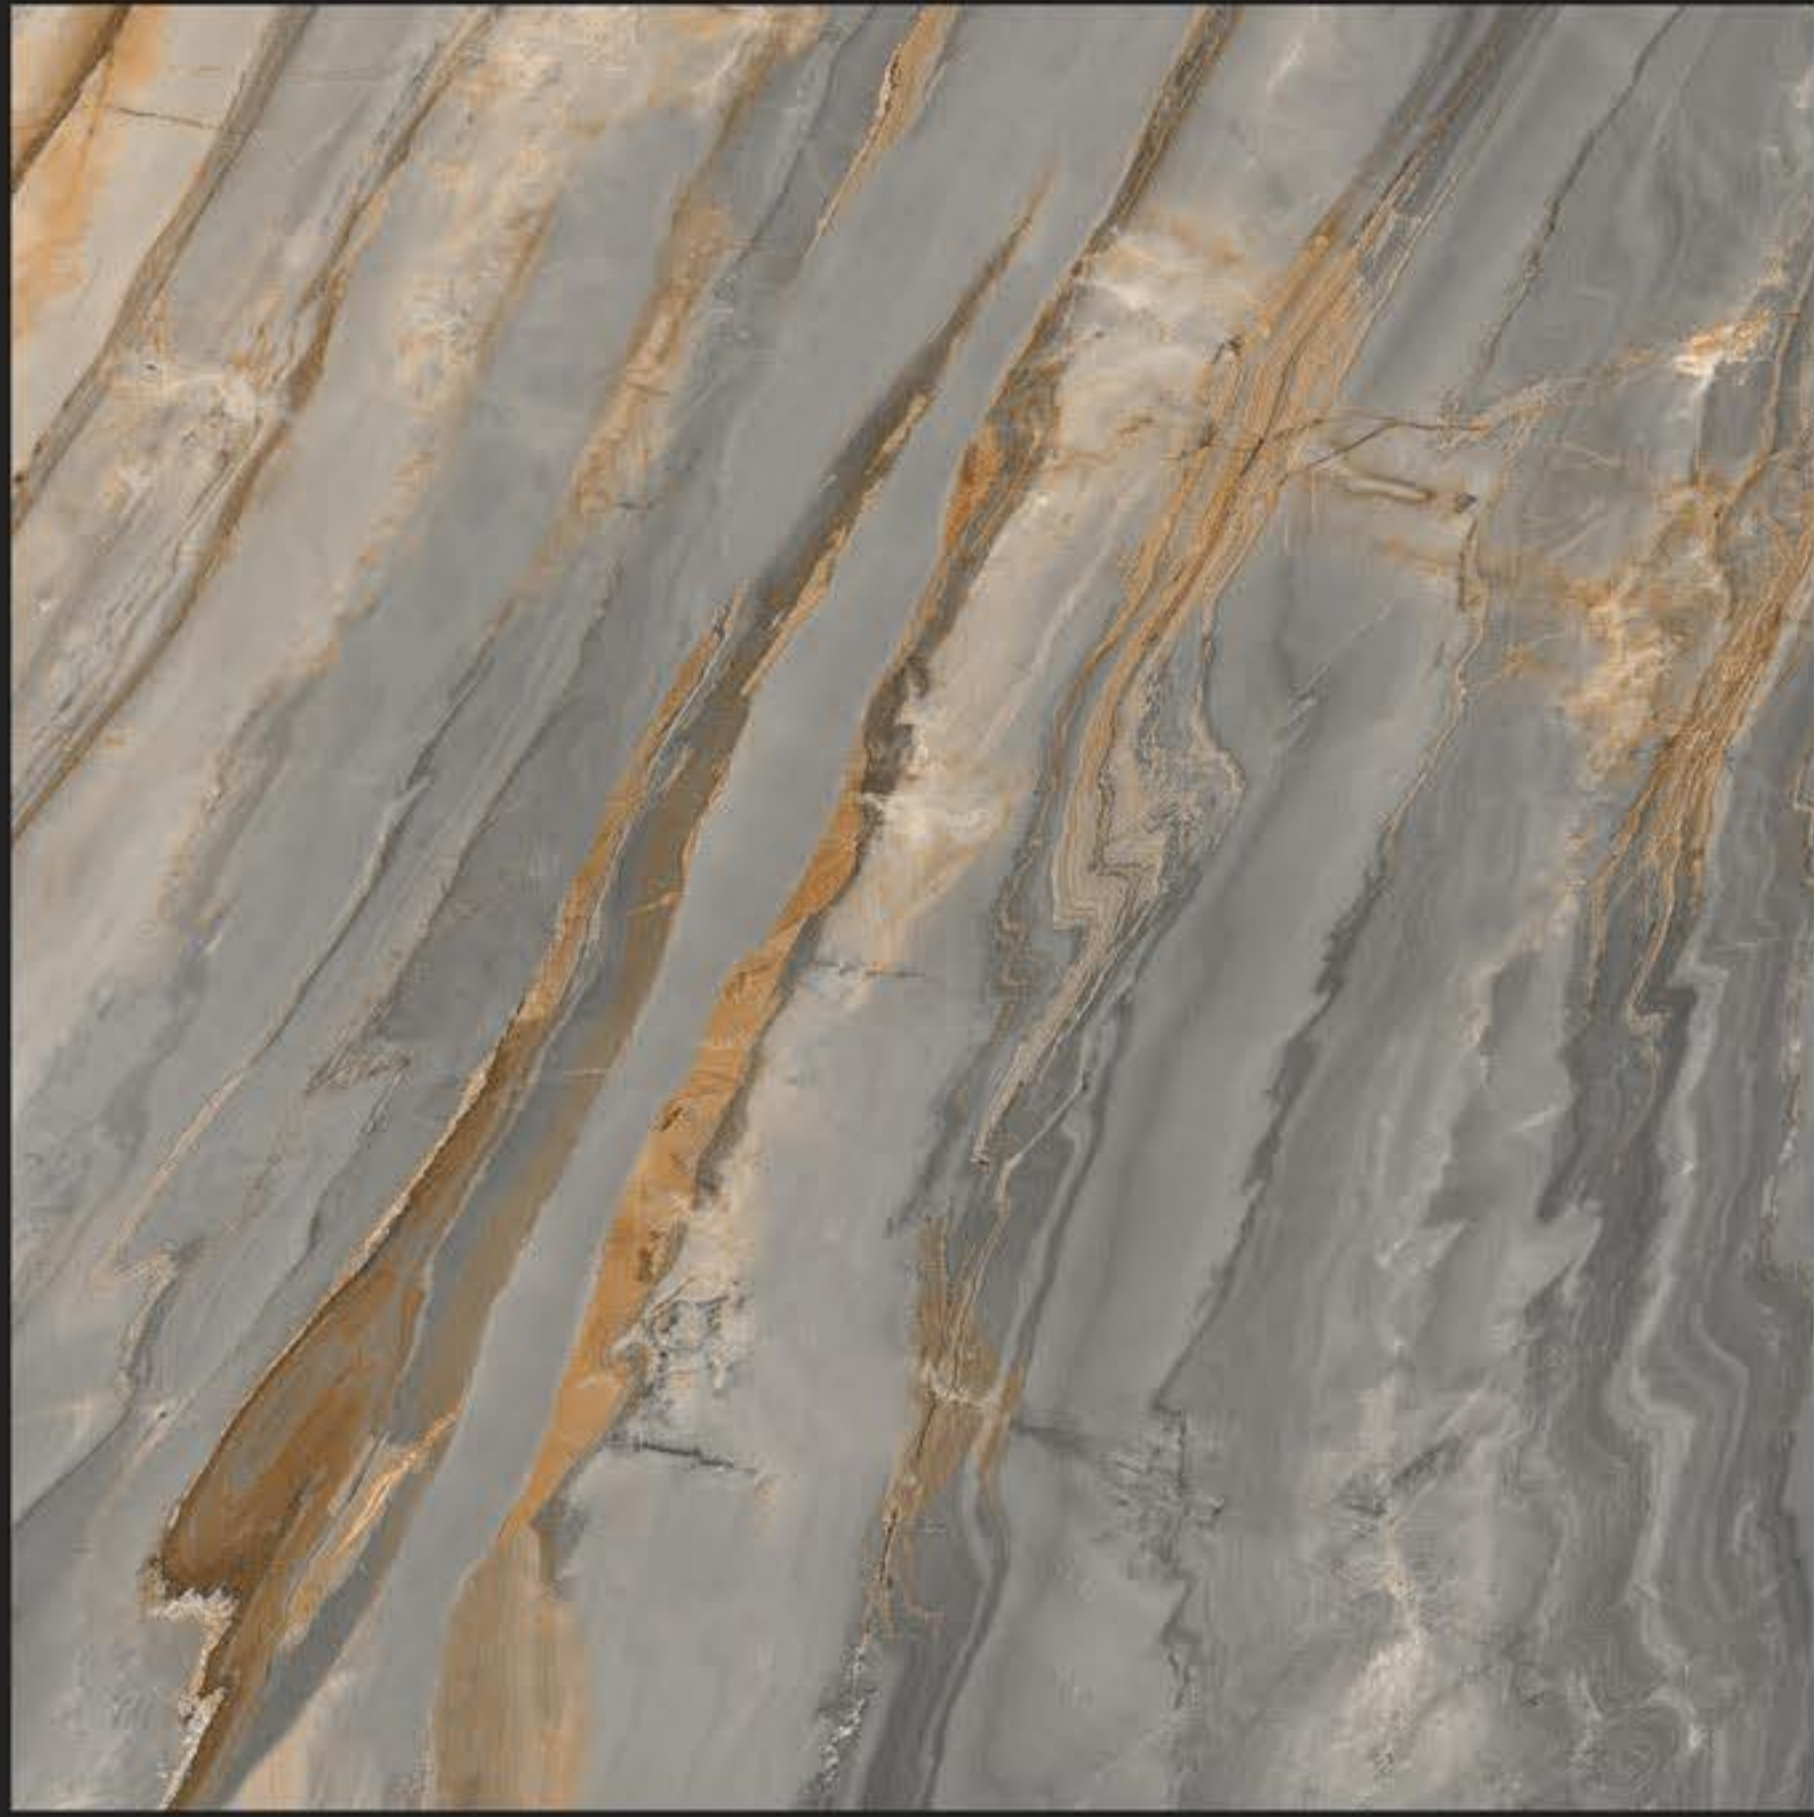

WHITE BODY
PORCELAIN TILES

600 x
600 mm

14026-D