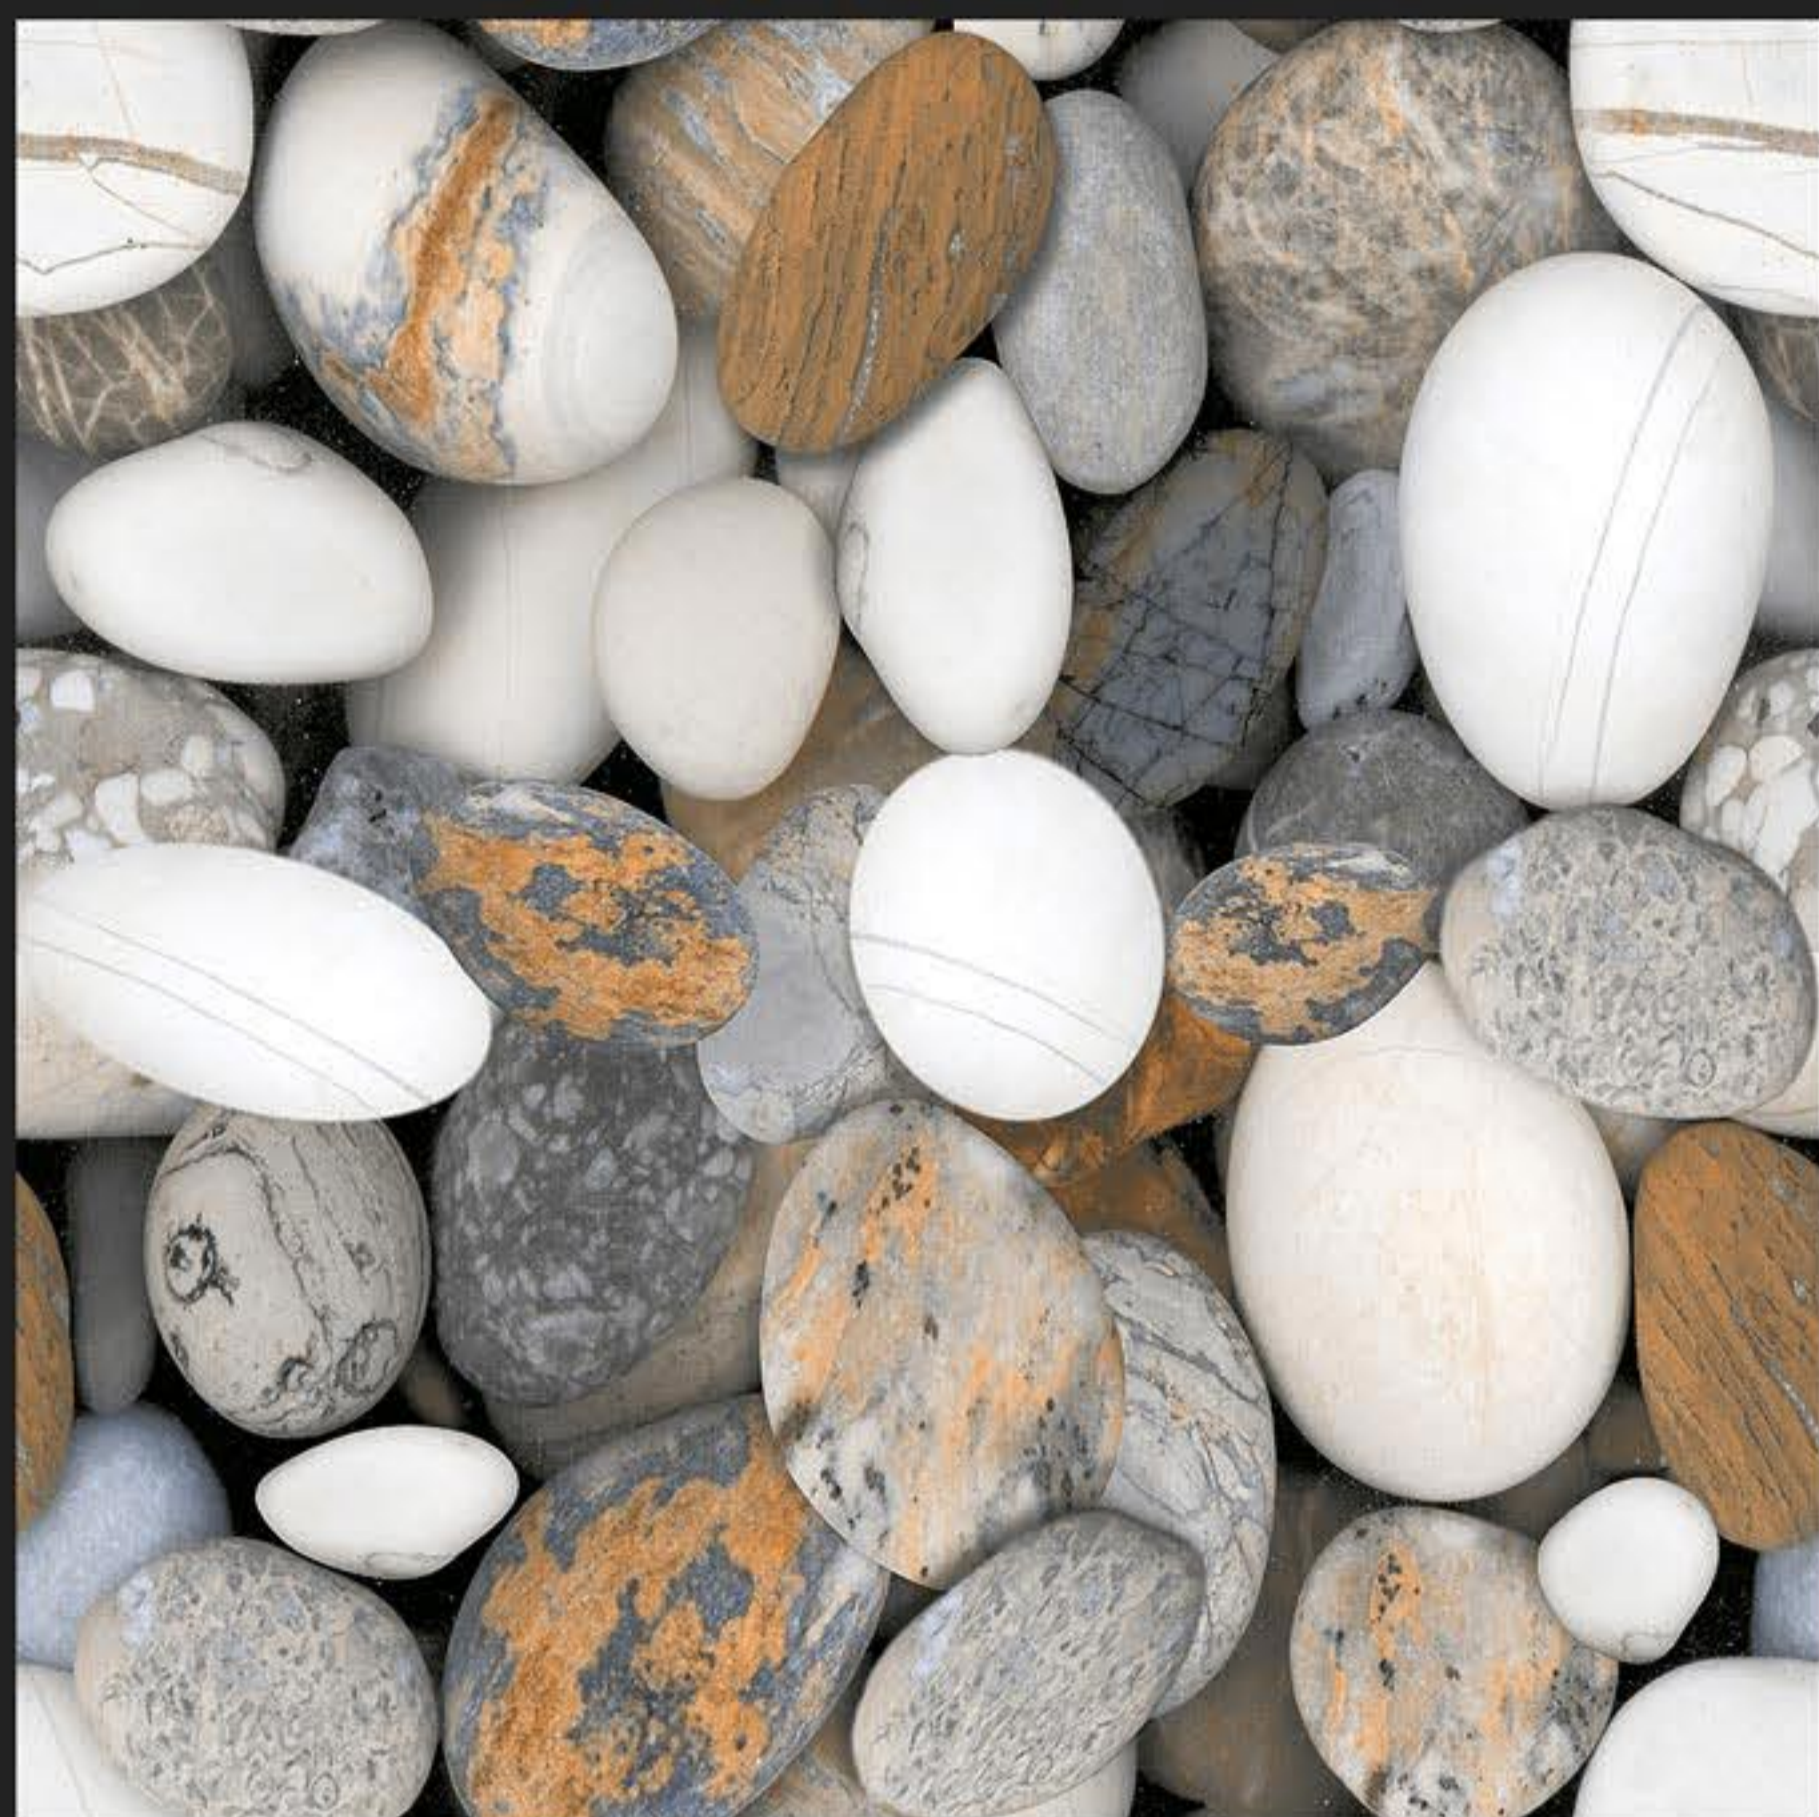

GLOSSY SERIES

WHITE BODY  
PORCELAIN TILES

600 x  
600 mm

14028

GLOSSY SERIES

WHITE BODY  
PORCELAIN TILES

600 x  
600 mm

GLOSSY SERIES