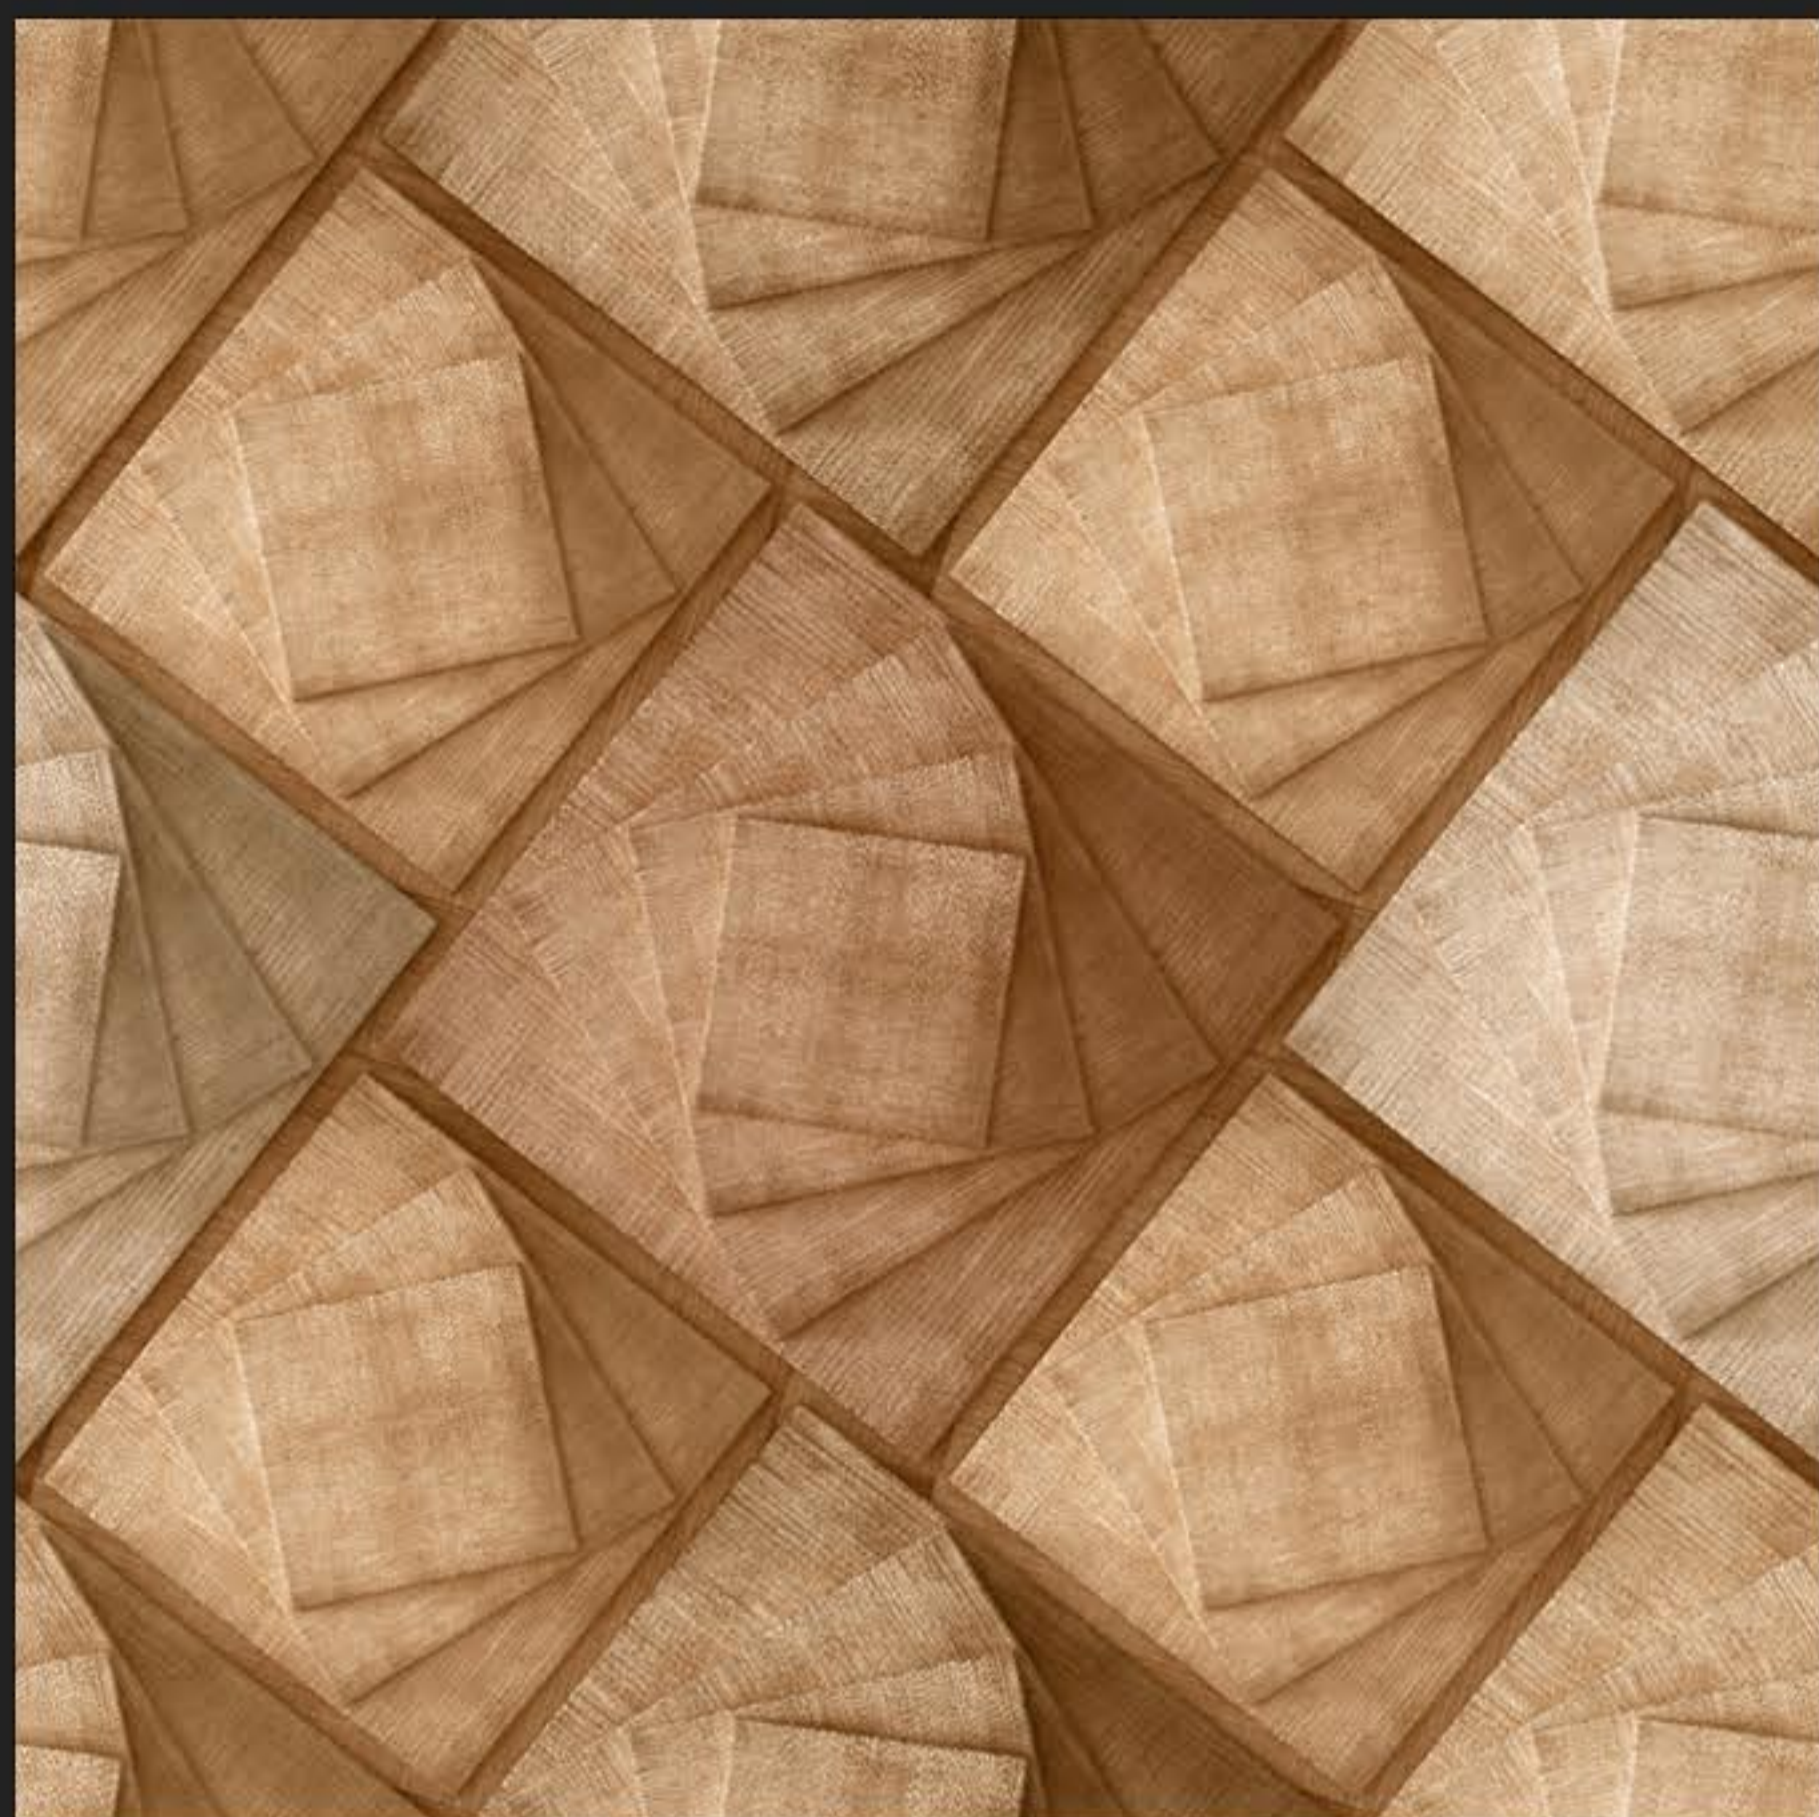

WHITE BODY  
PORCELAIN TILES

600 x  
600 mm

14078

GLOSSY SERIES

WHITE BODY  
PORCELAIN TILES

600 x  
600 mm

14079

GLOSSY SERIES