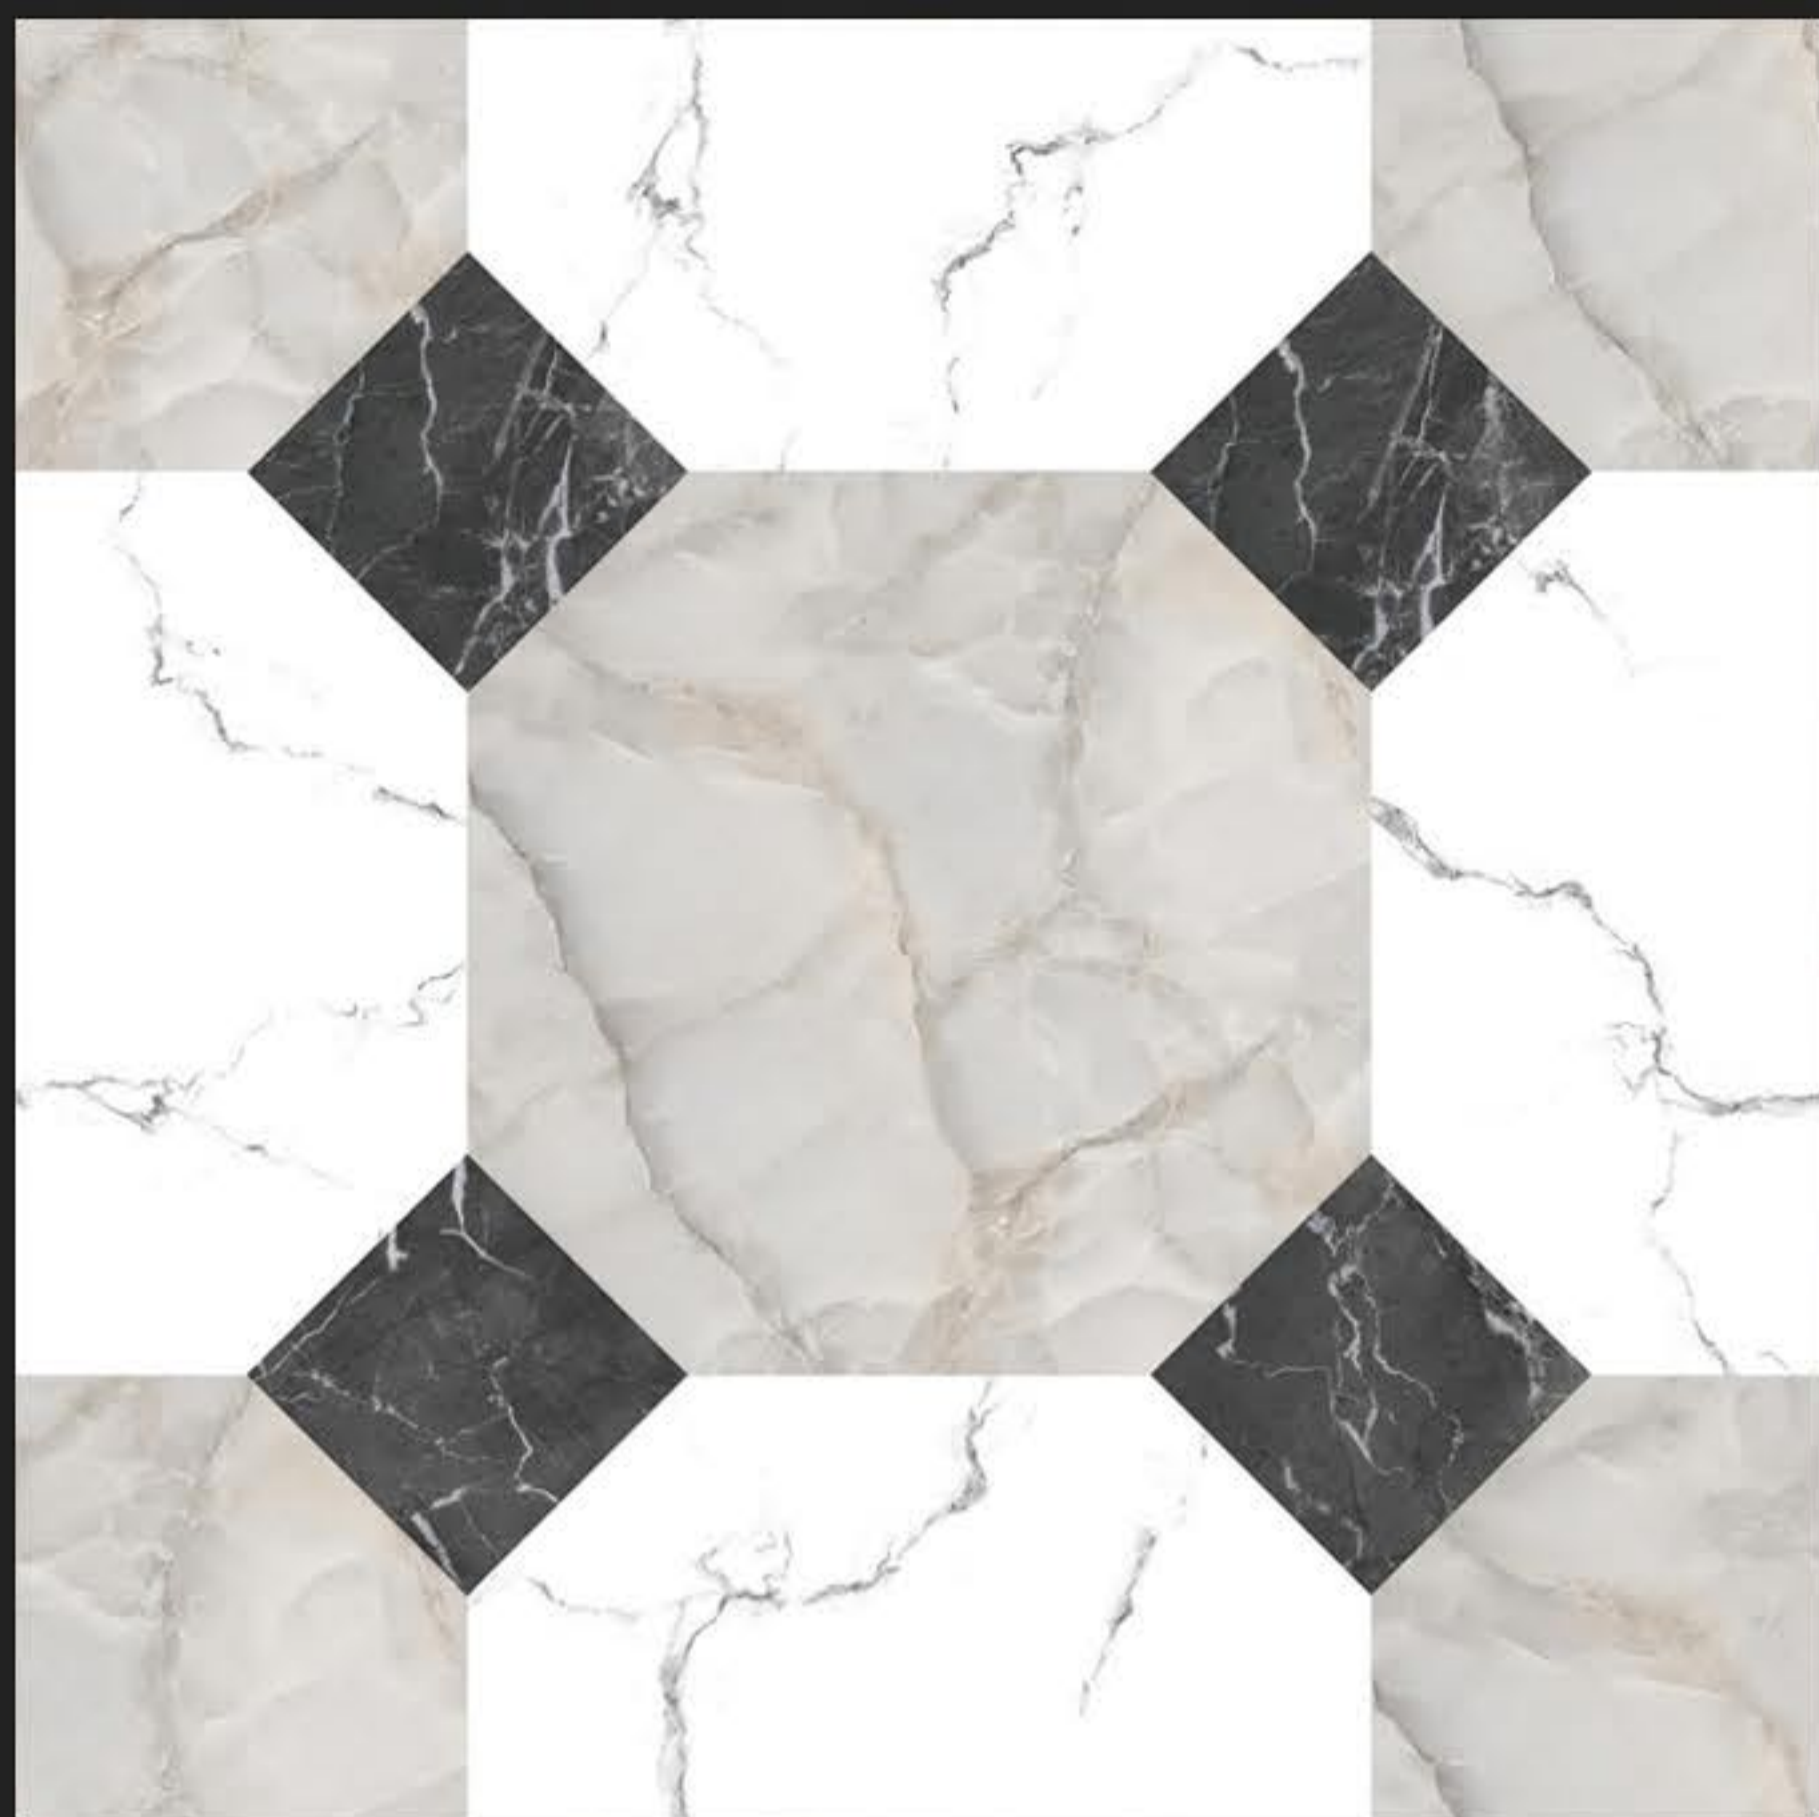

WHITE BODY  
PORCELAIN TILES

600 x  
600 mm

GLOSSY SERIES

14074

WHITE BODY  
PORCELAIN TILES

600 x  
600 mm

14075

GLOSSY SERIES