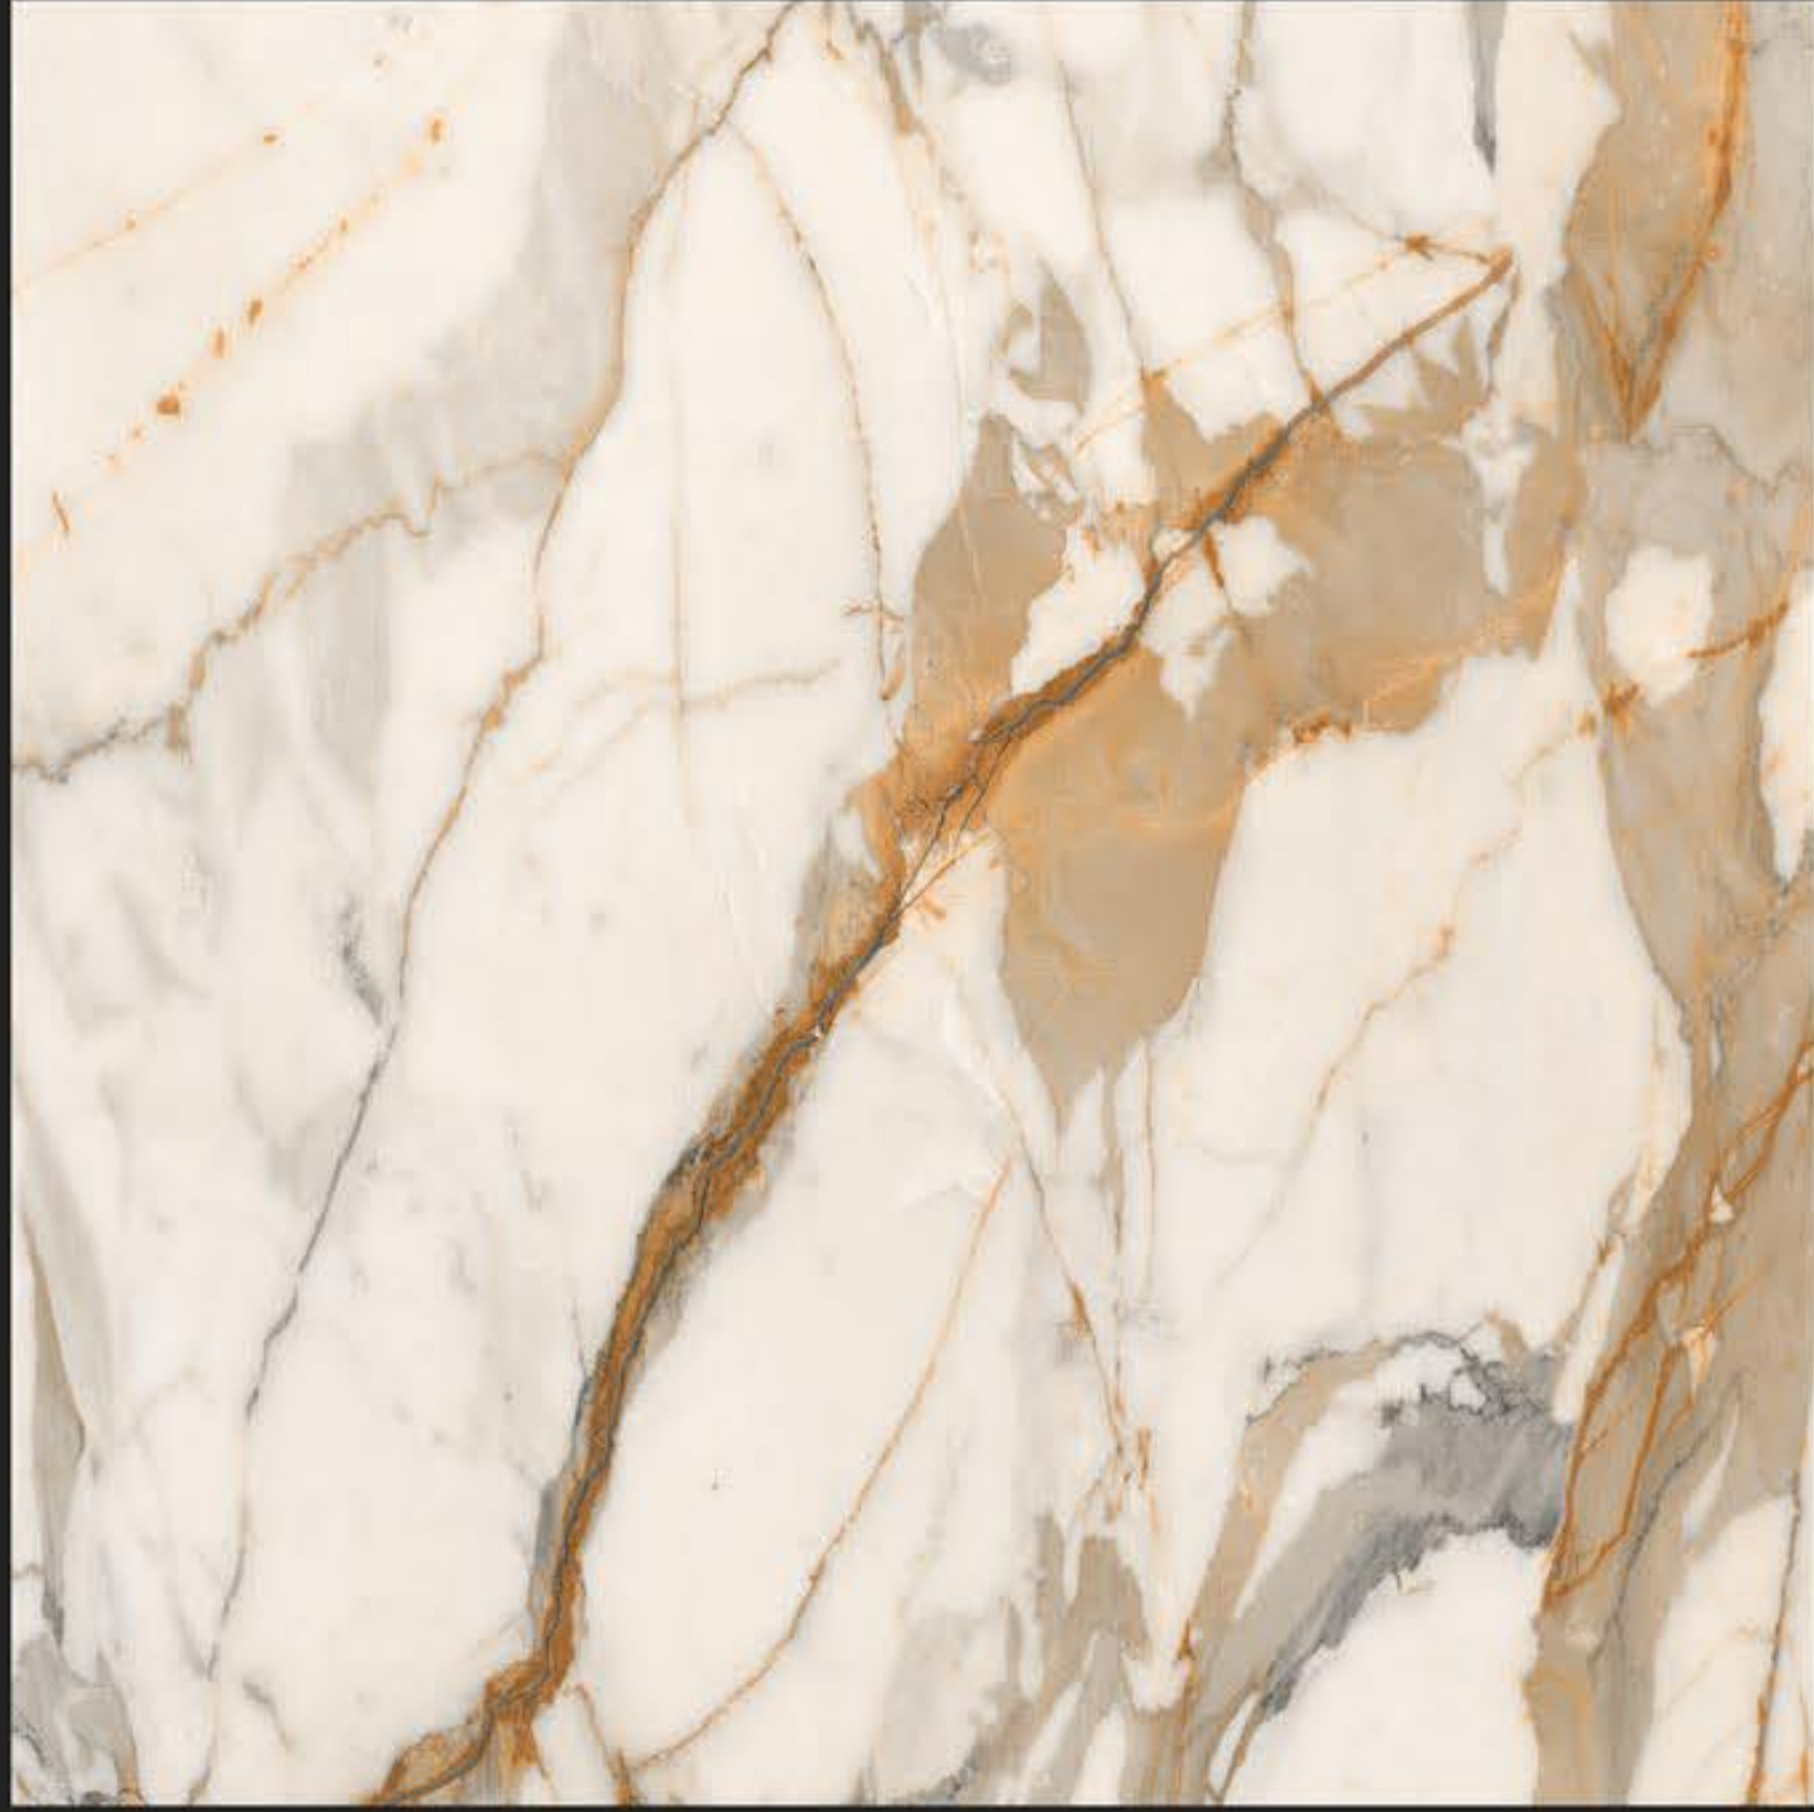

WHITE BODY  
PORCELAIN TILES

600 x  
600 mm

GLOSSY SERIES

14059

WHITE BODY  
PORCELAIN TILES

600 x  
600 mm

14060

GLOSSY SERIES