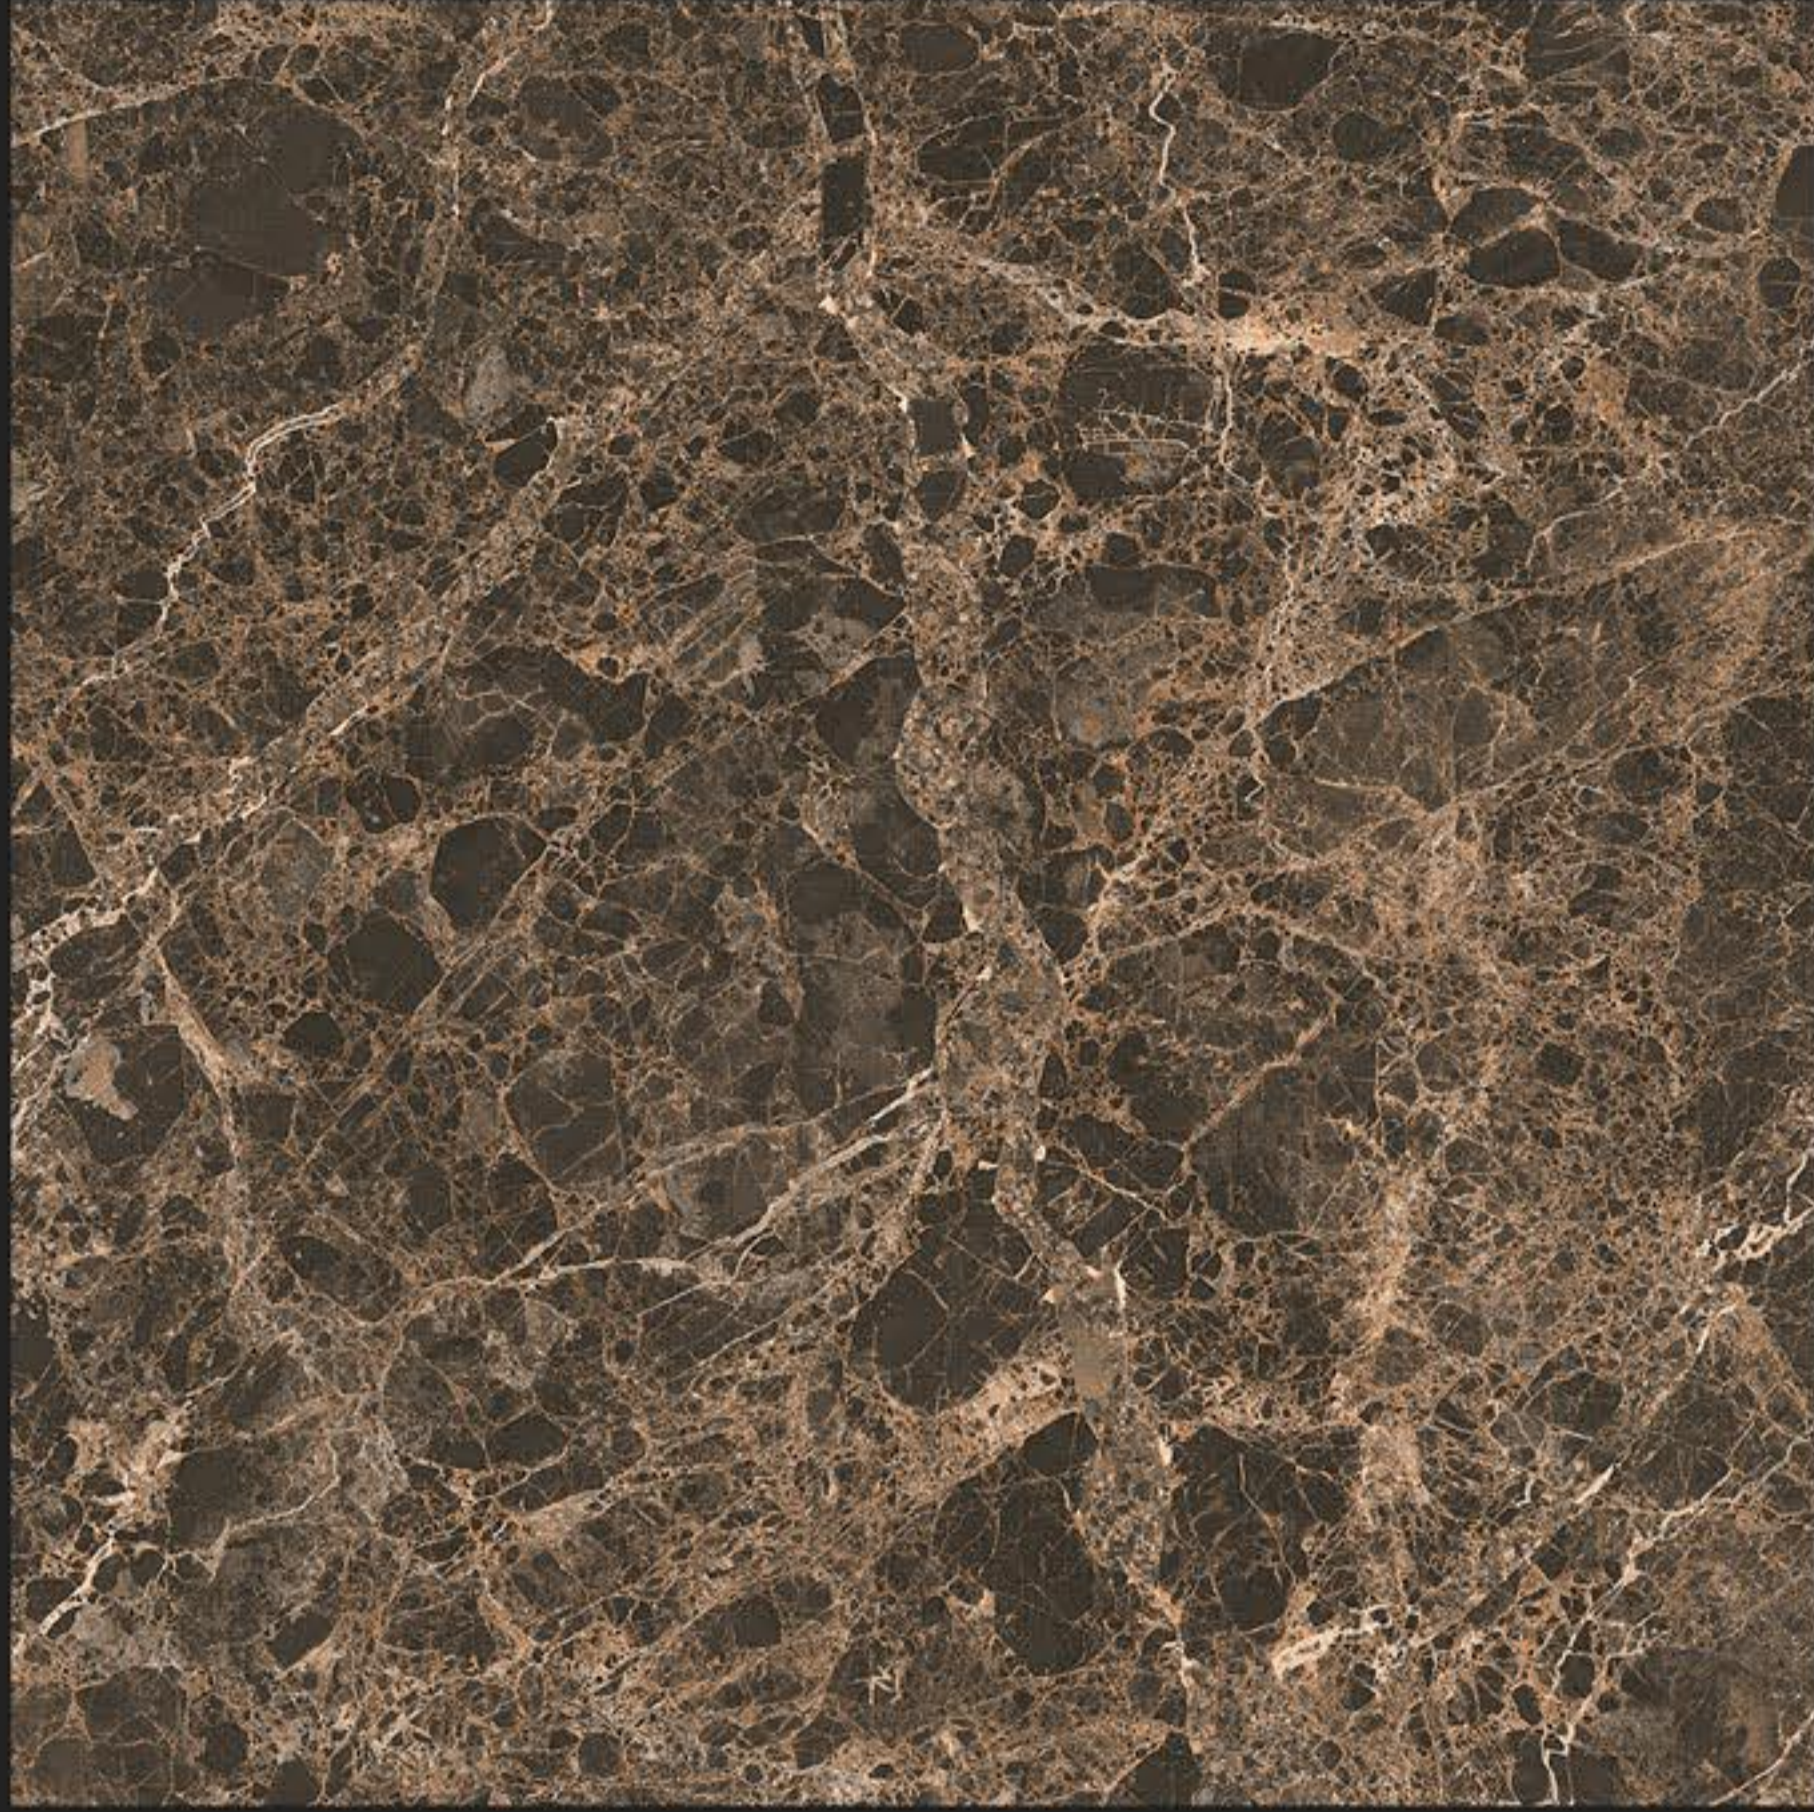

GLOSSY SERIES

14021

WHITE BODY  
PORCELAIN TILES

600 x  
600 mm

14023-D

14023-L

GLOSSY SERIES

WHITE BODY  
PORCELAIN TILES