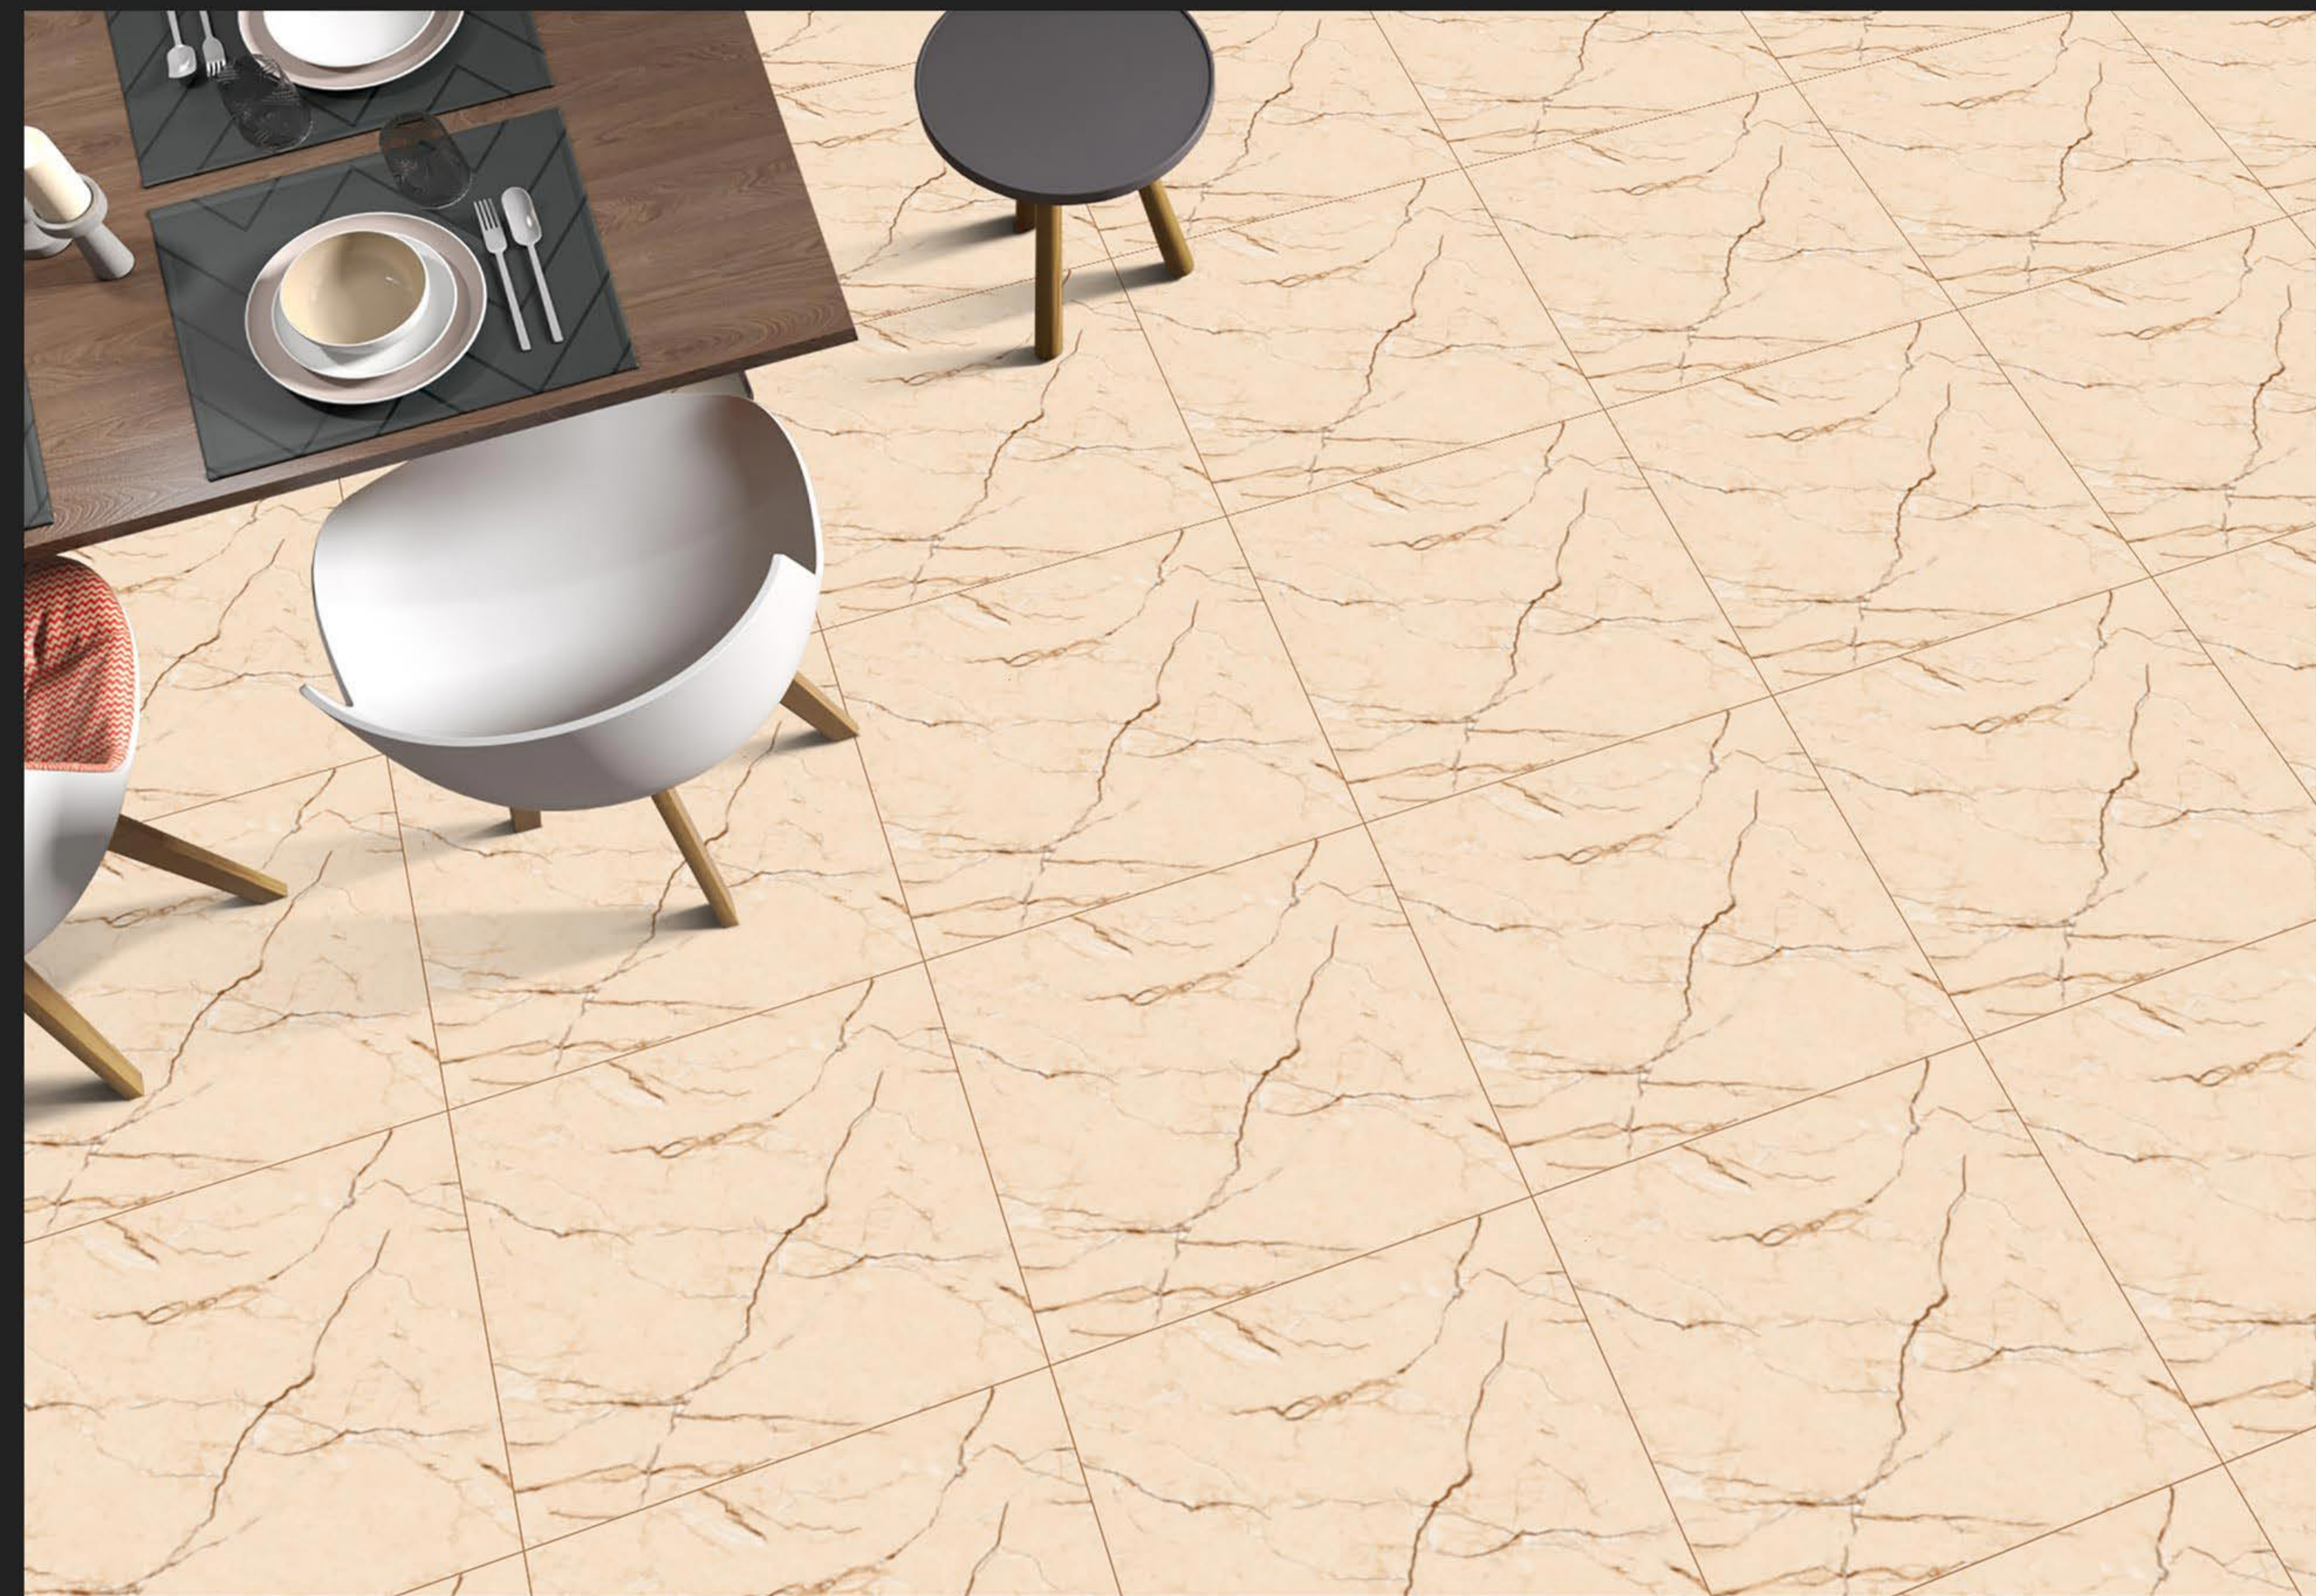

600 x  
600 mm

14024-D

14024-L

GLOSSY SERIES

WHITE BODY  
PORCELAIN TILES

600 x  
600 mm

14025

GLOSSY SERIES