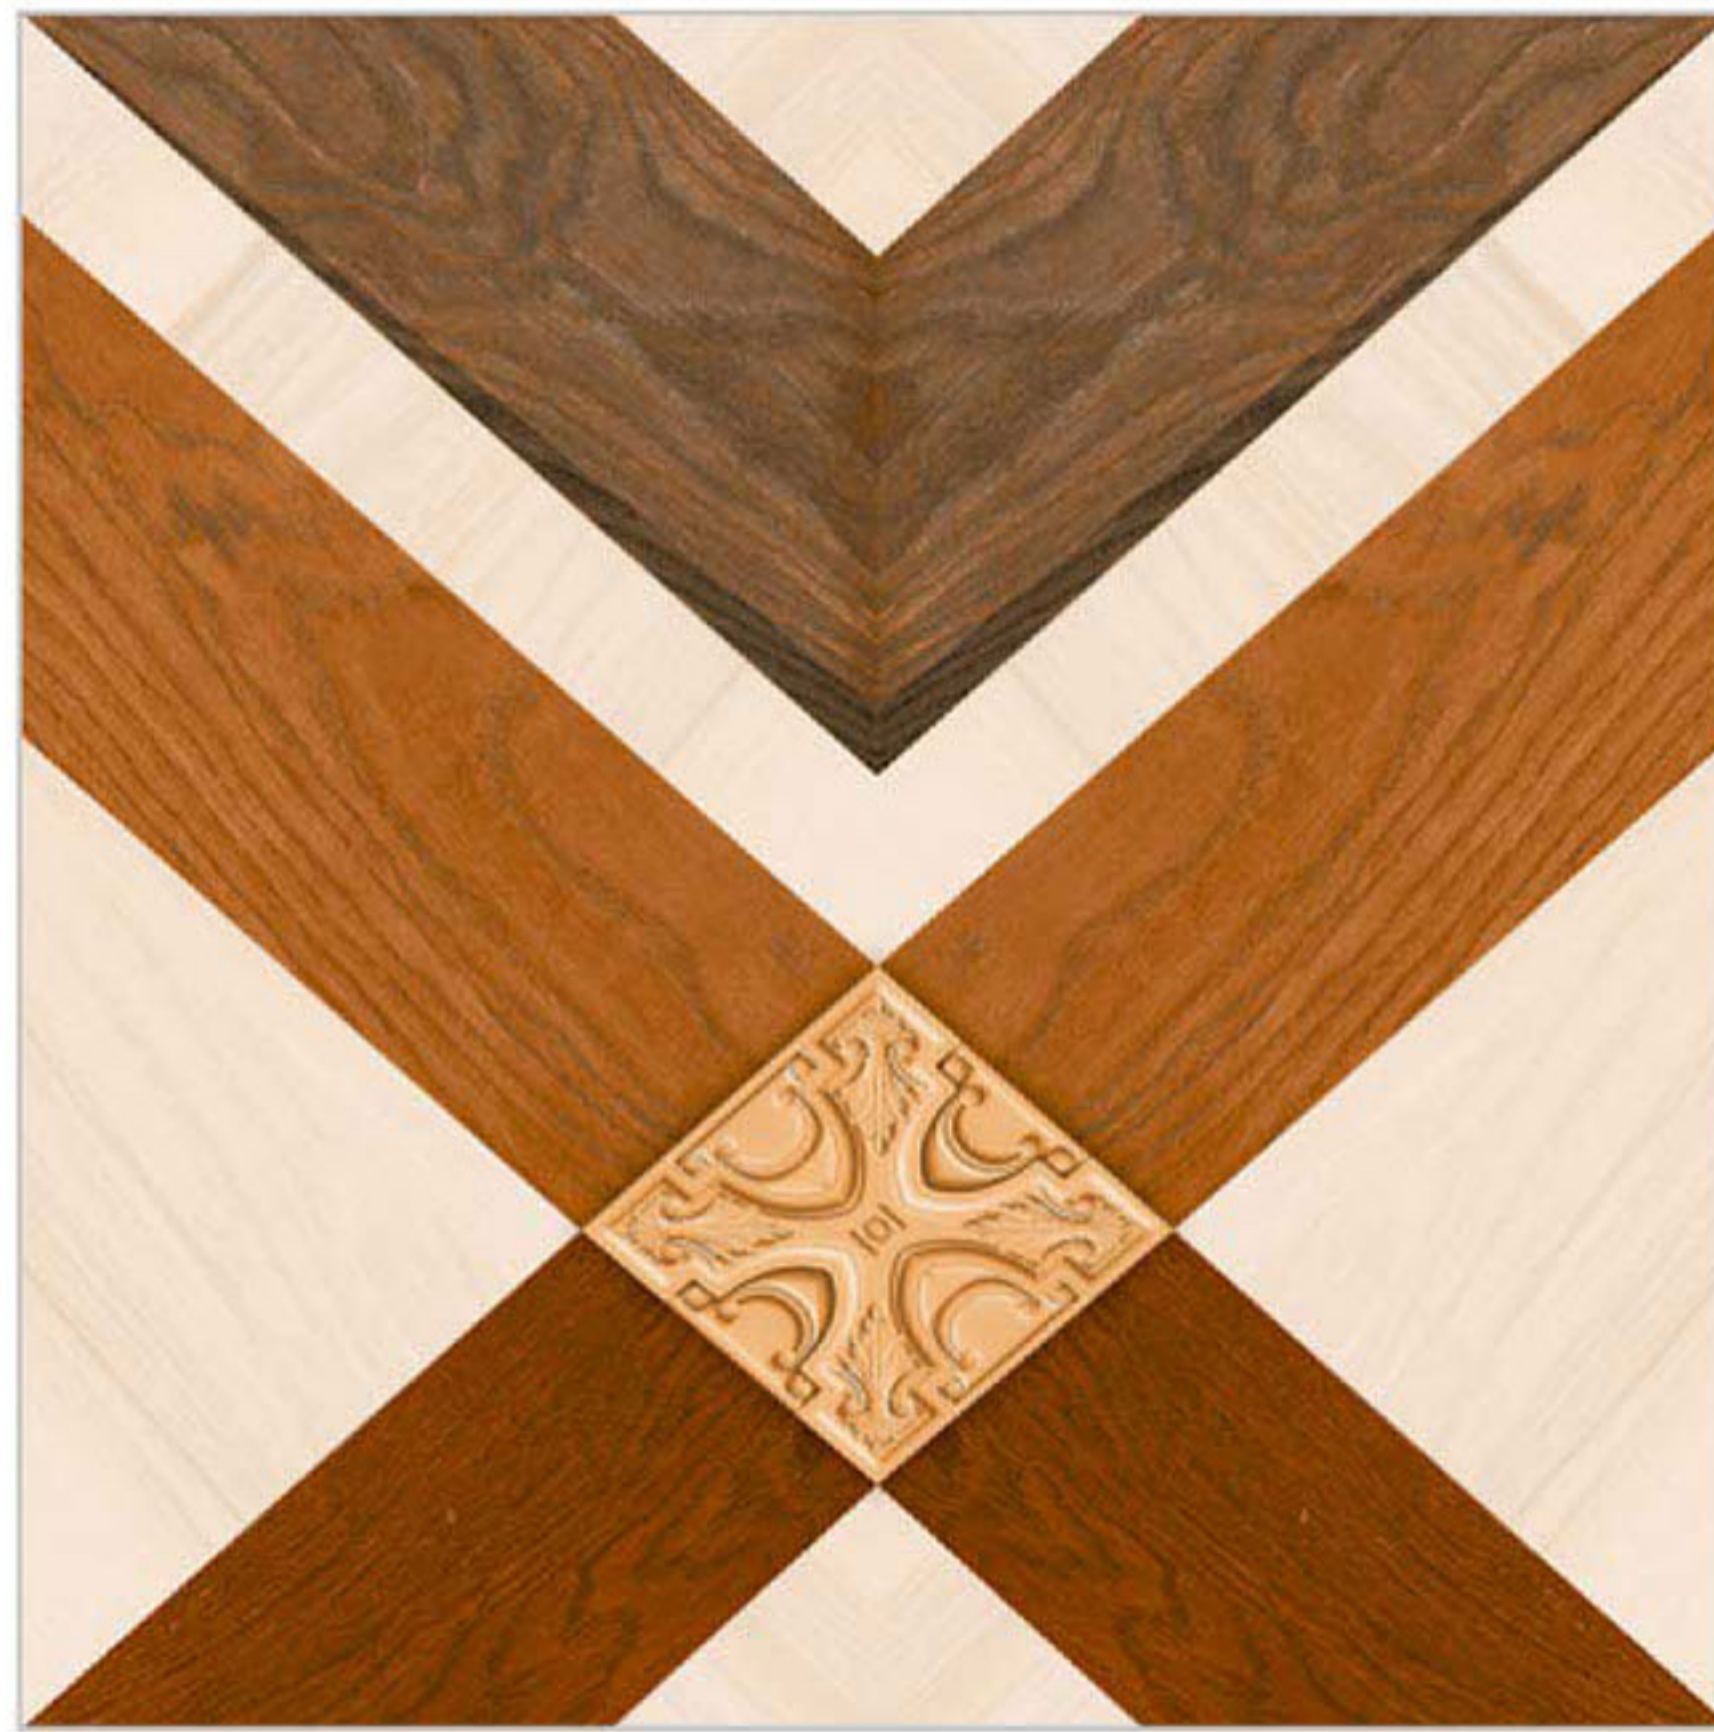

434

FINISH
Matt

SIZE
600x600mm

TYPE
Floor

SERIES
Galicha

423

424

447