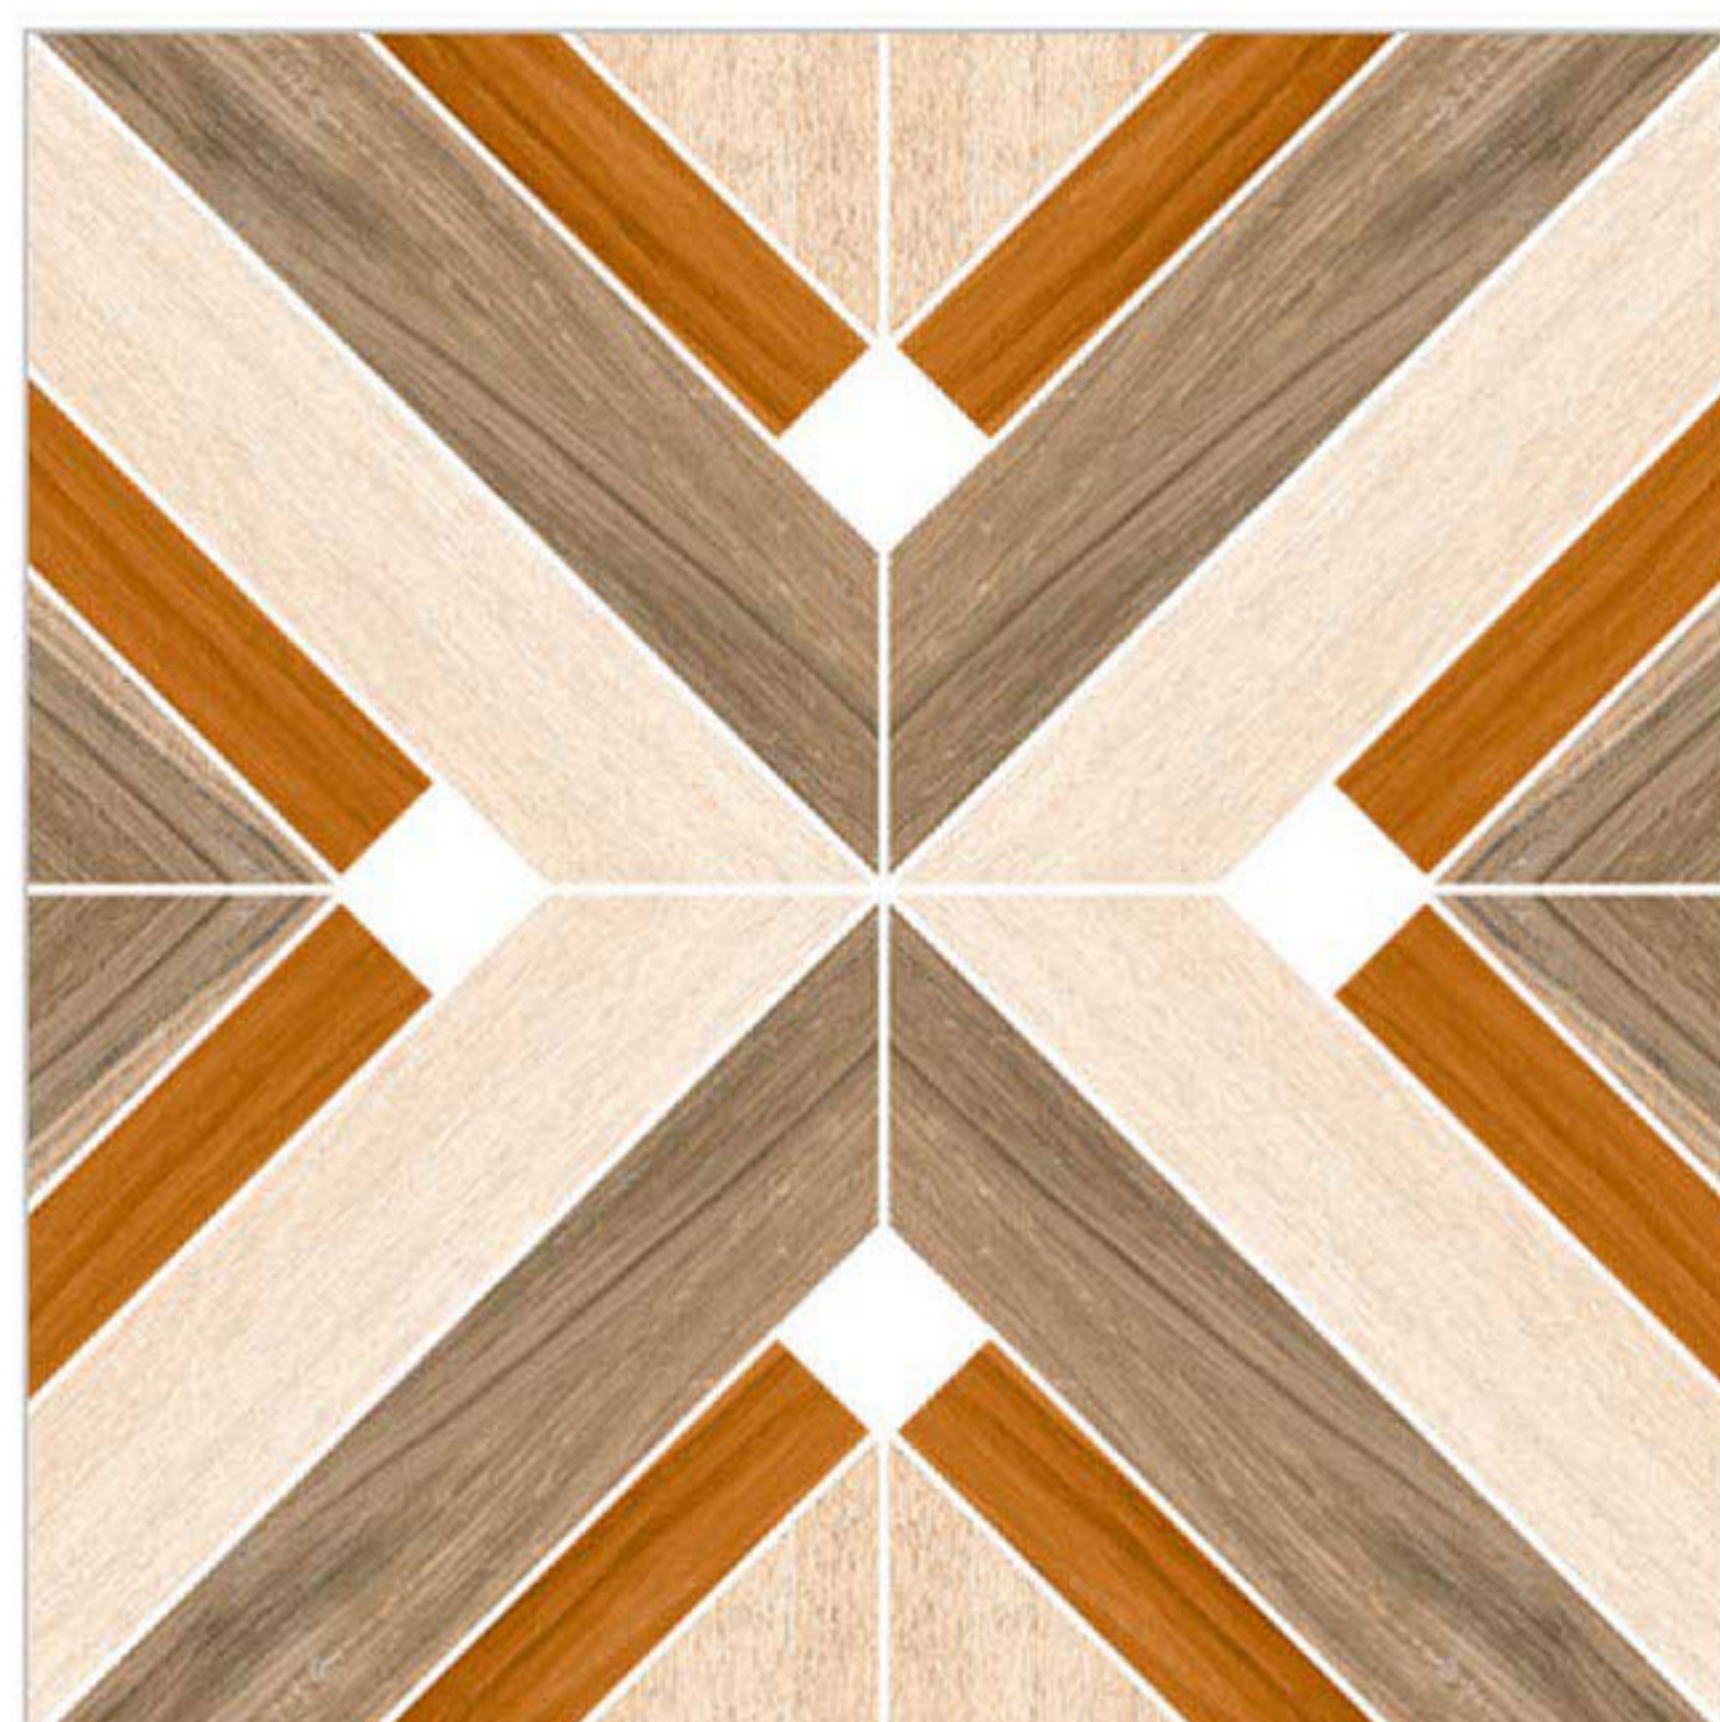

FINISH
Matt

SIZE
600x600mm

TYPE
Floor

SERIES
Galicha

413

426

432

FINISH
Matt