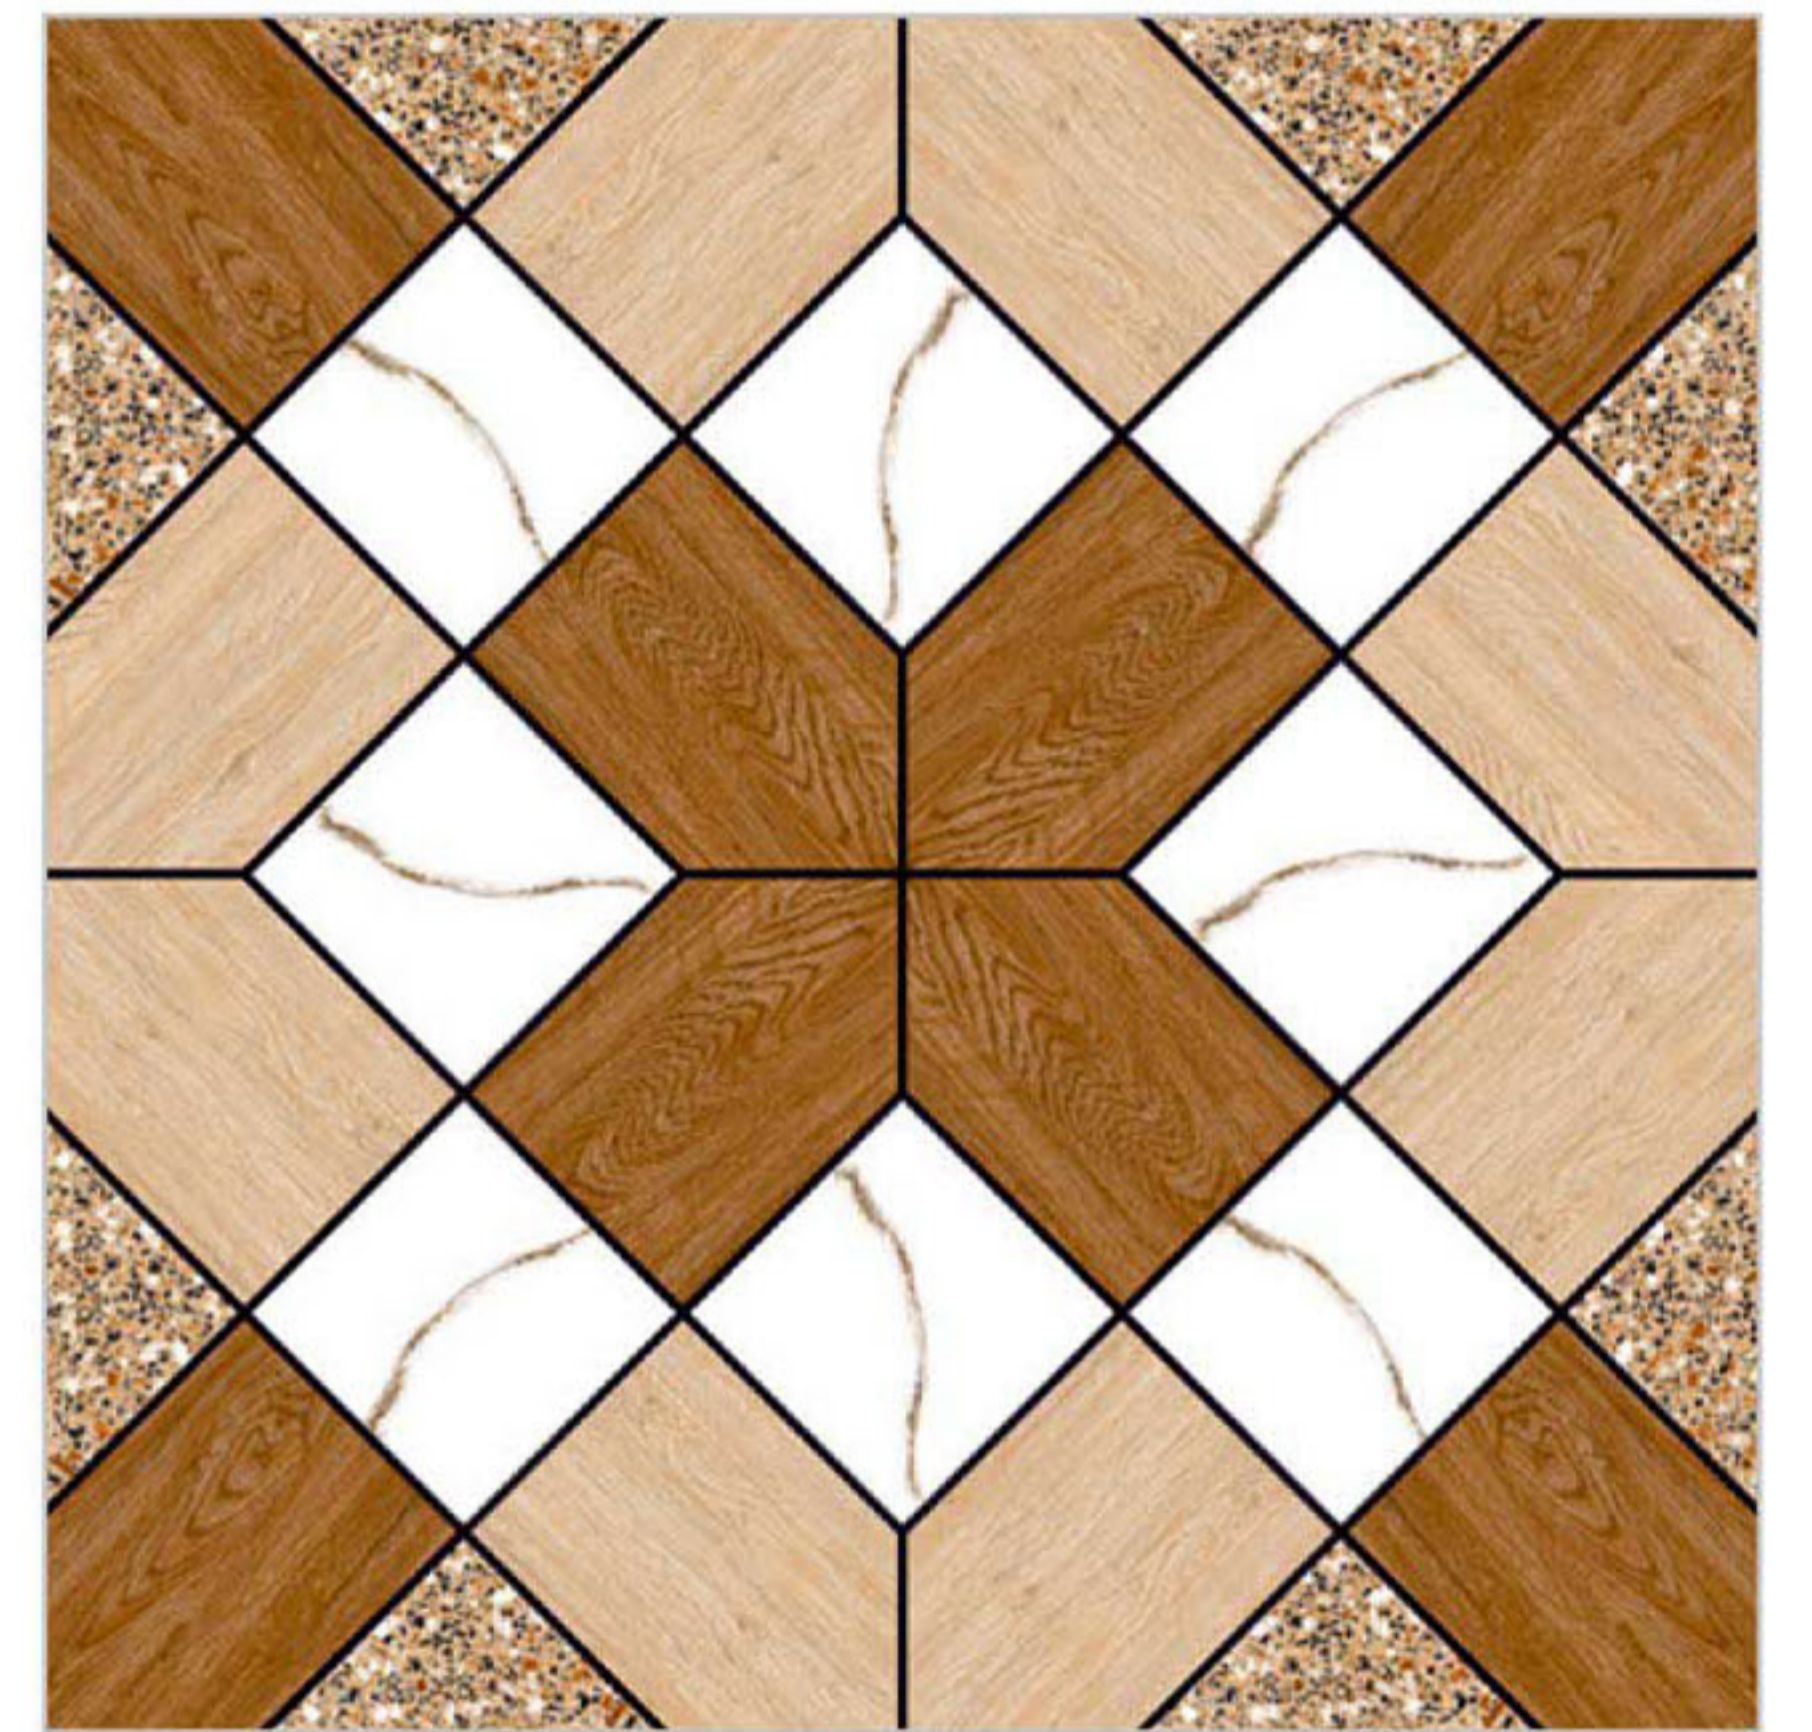

FINISH
Matt

SIZE
600x600mm

TYPE
Floor

SERIES
Galicha

129

130

131

132

133

134

135

136

137