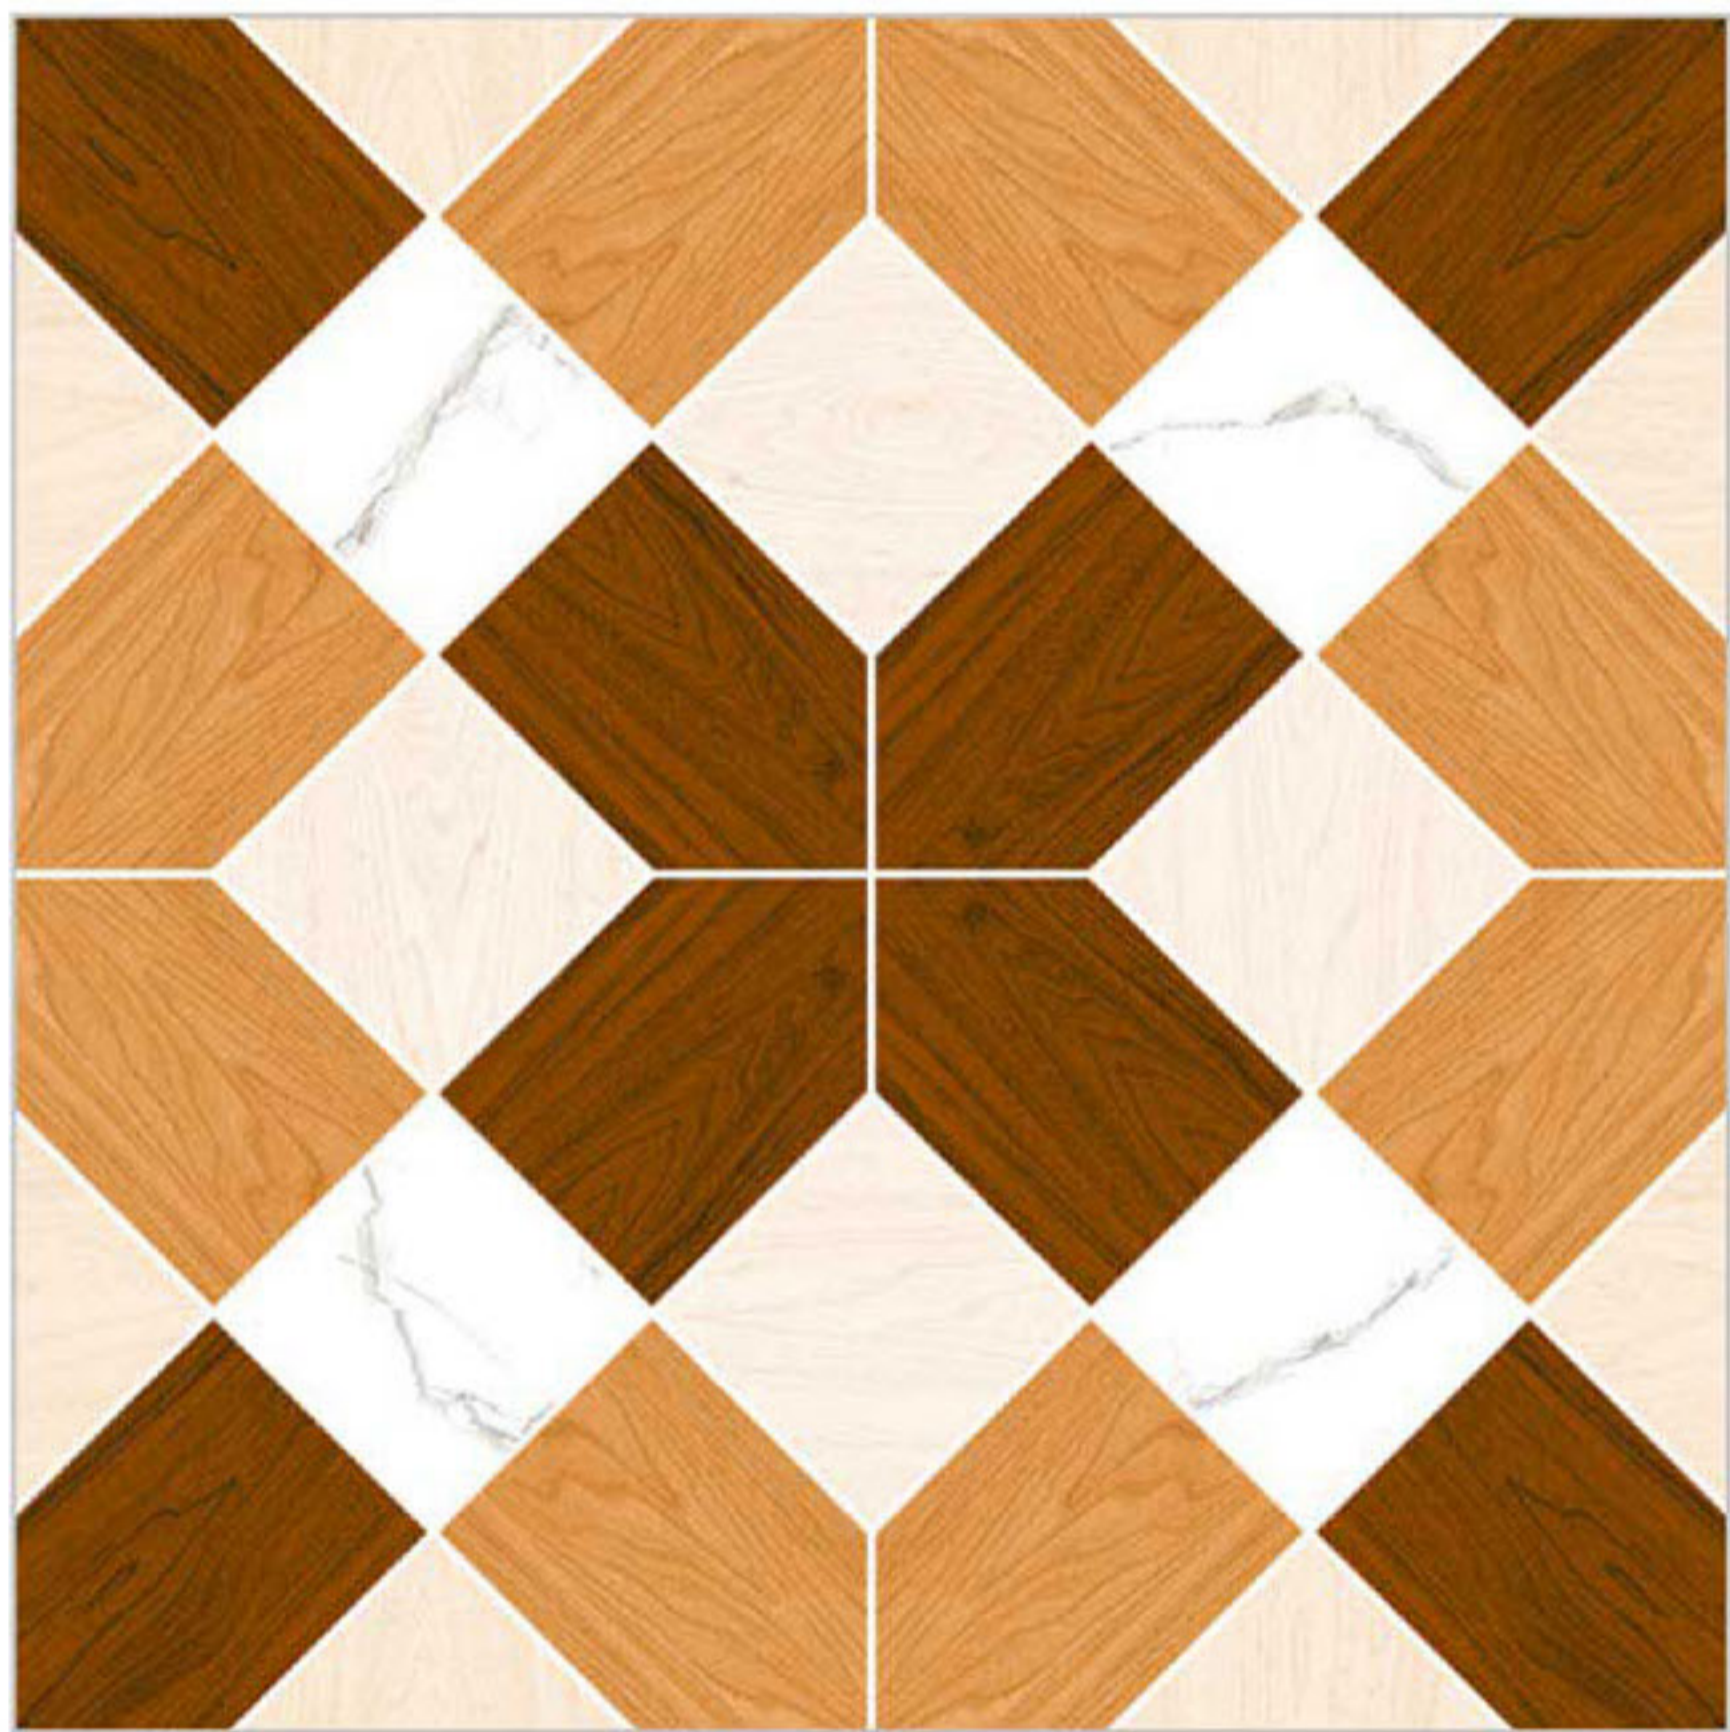

FINISH
Matt

SIZE
600x600mm

TYPE
Floor

SERIES
Galicha

129

130

131

132