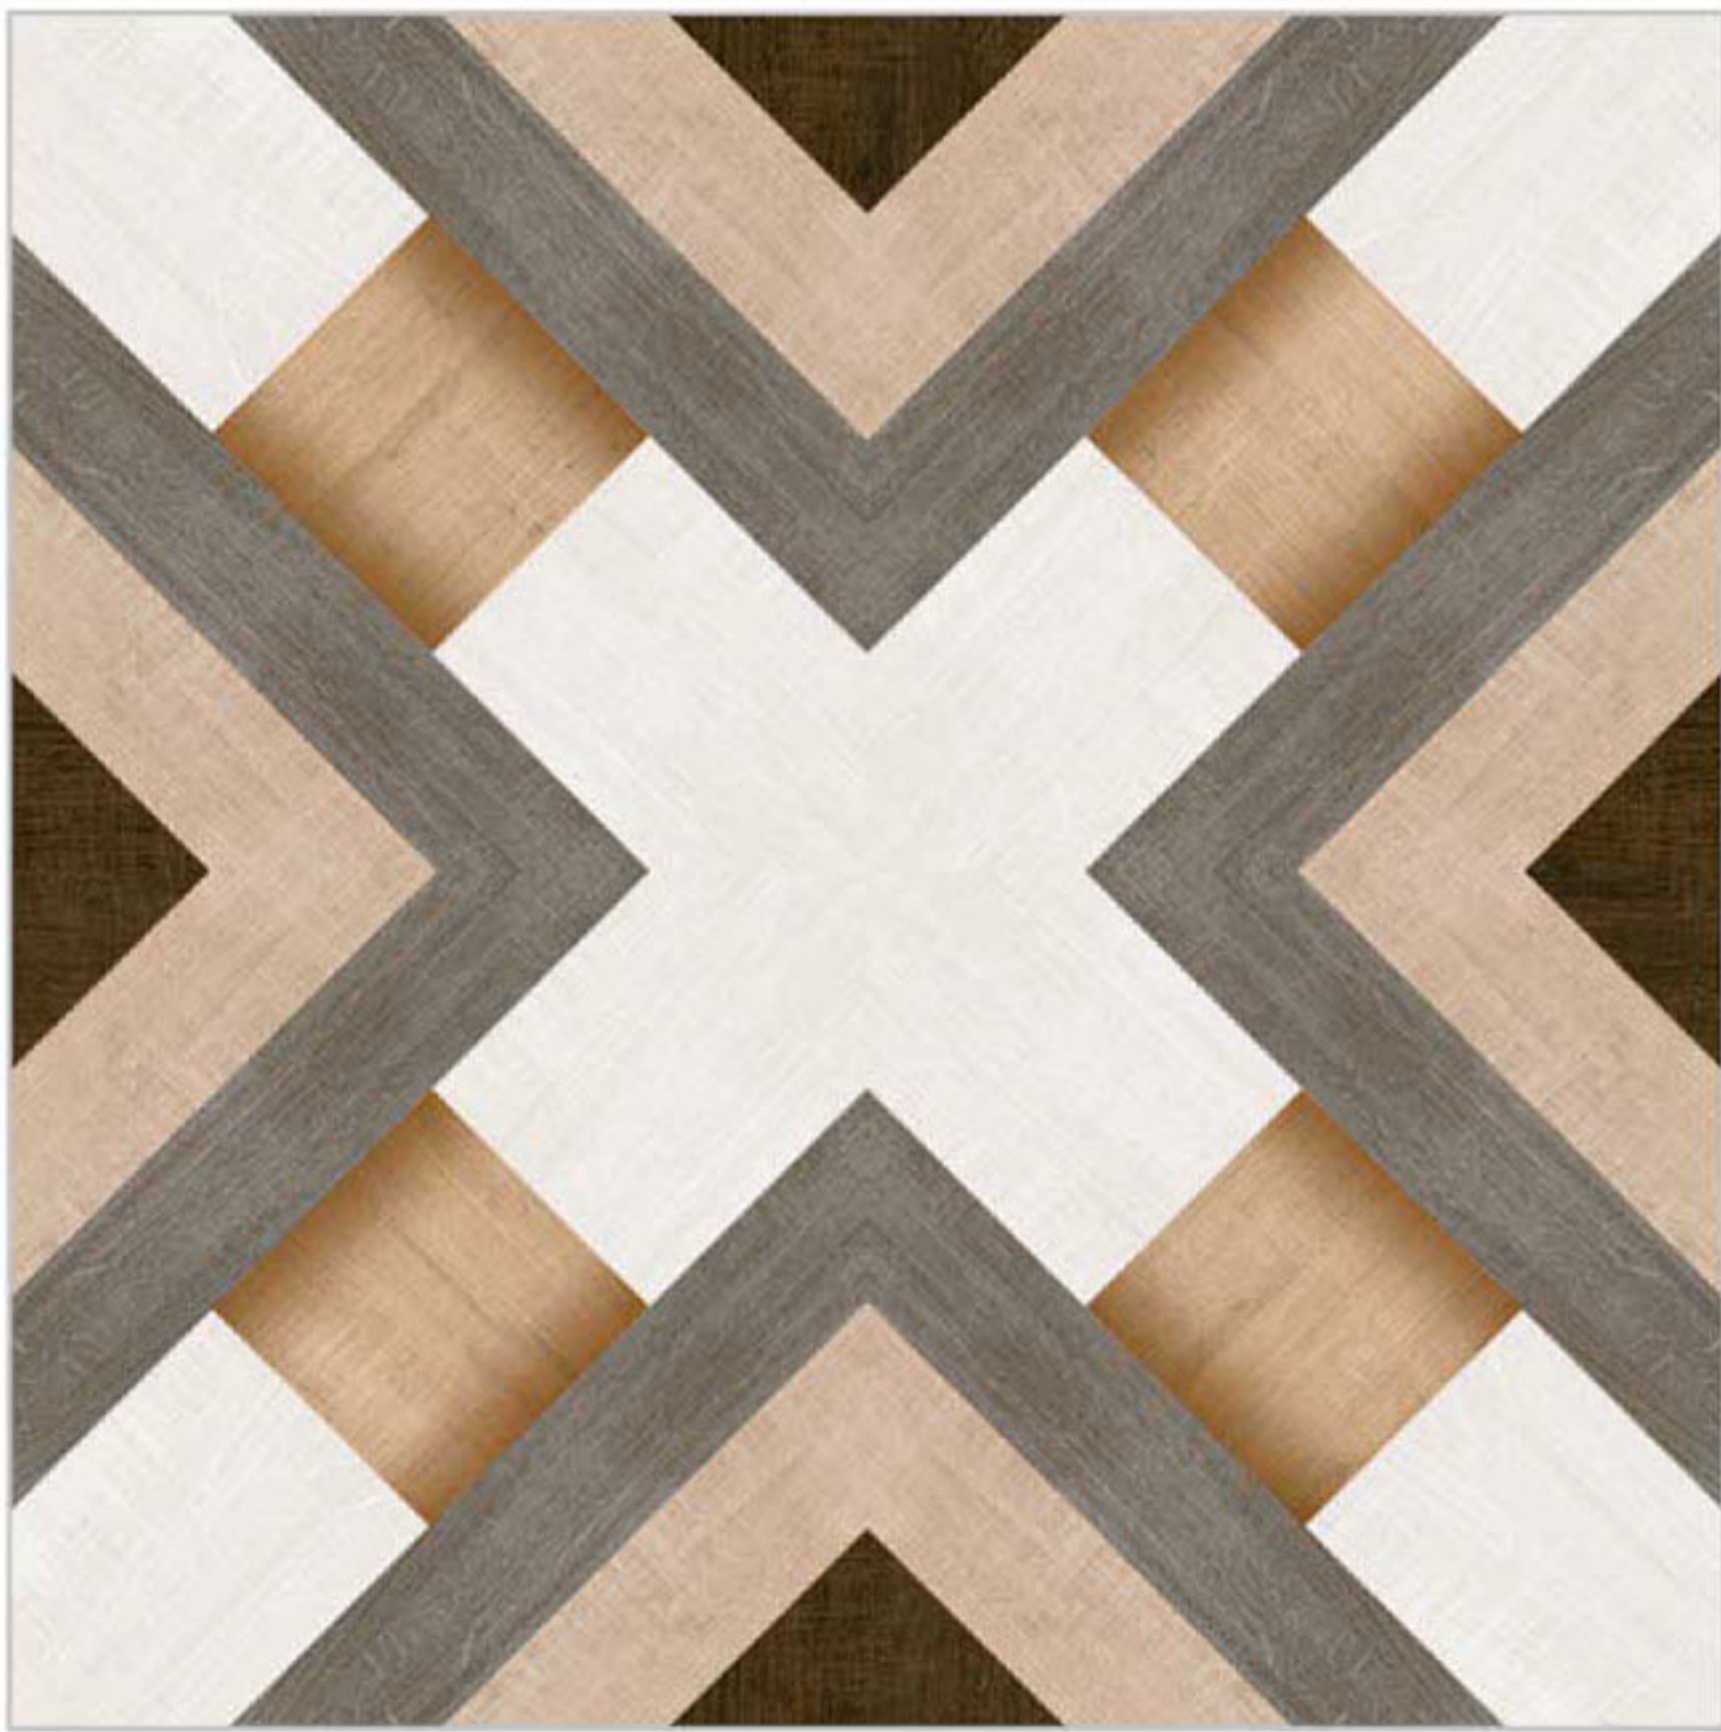

FINISH
Matt

SIZE
600x600mm

TYPE
Floor

SERIES
Galicha

414

415

FINISH
Matt

SIZE
600x600mm