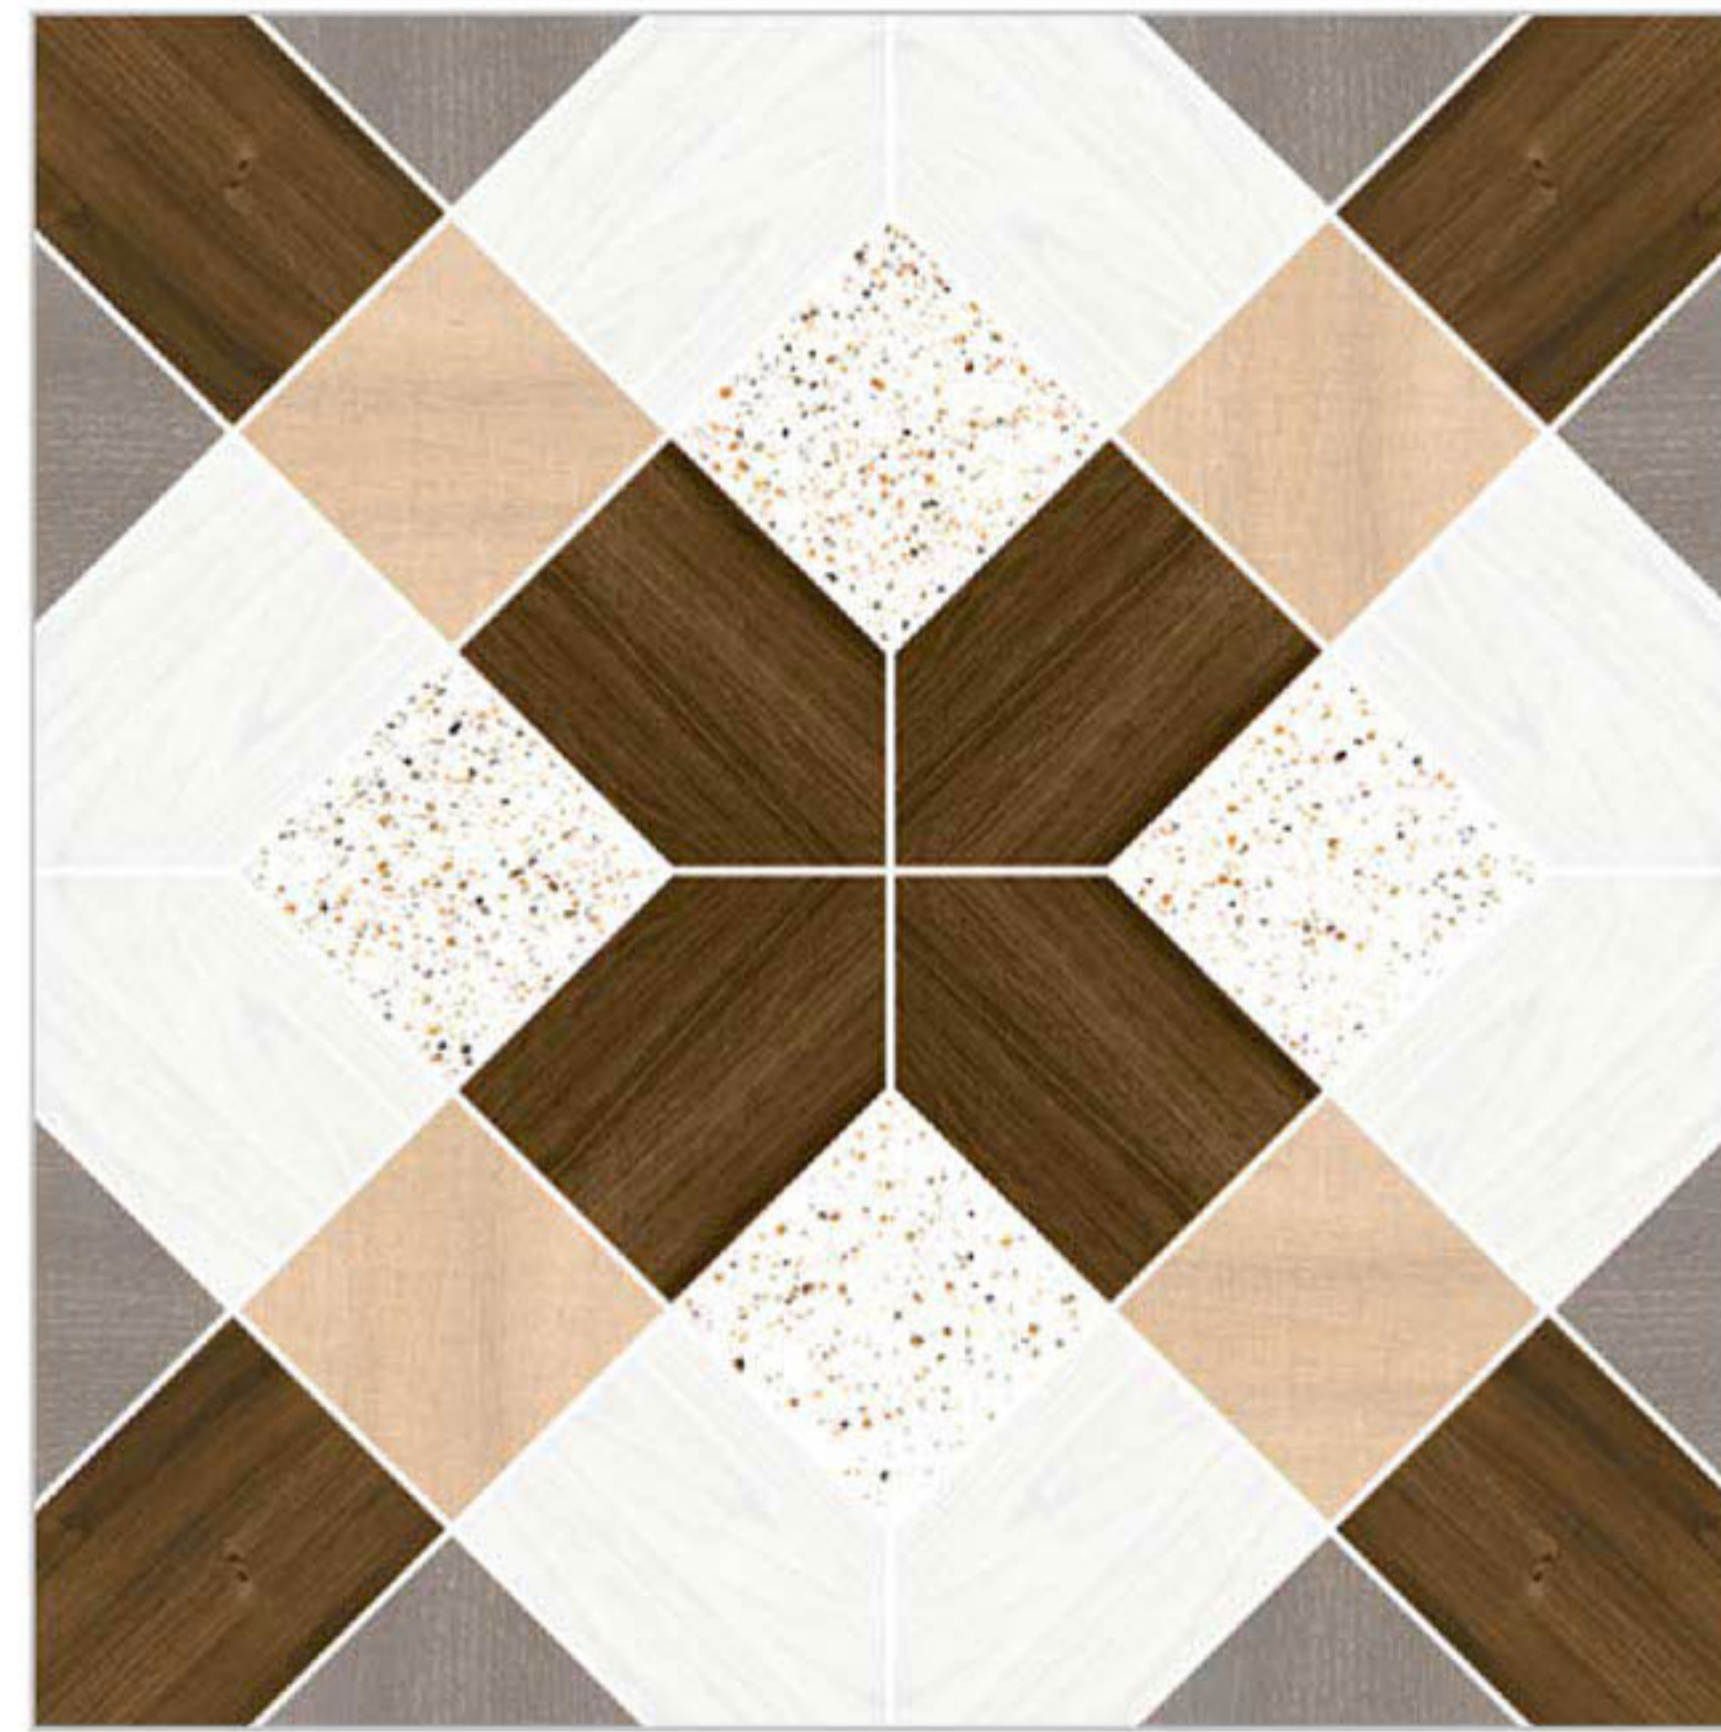

FINISH
Matt

SIZE
600x600mm

TYPE
Floor

SERIES
Galicha

138

139