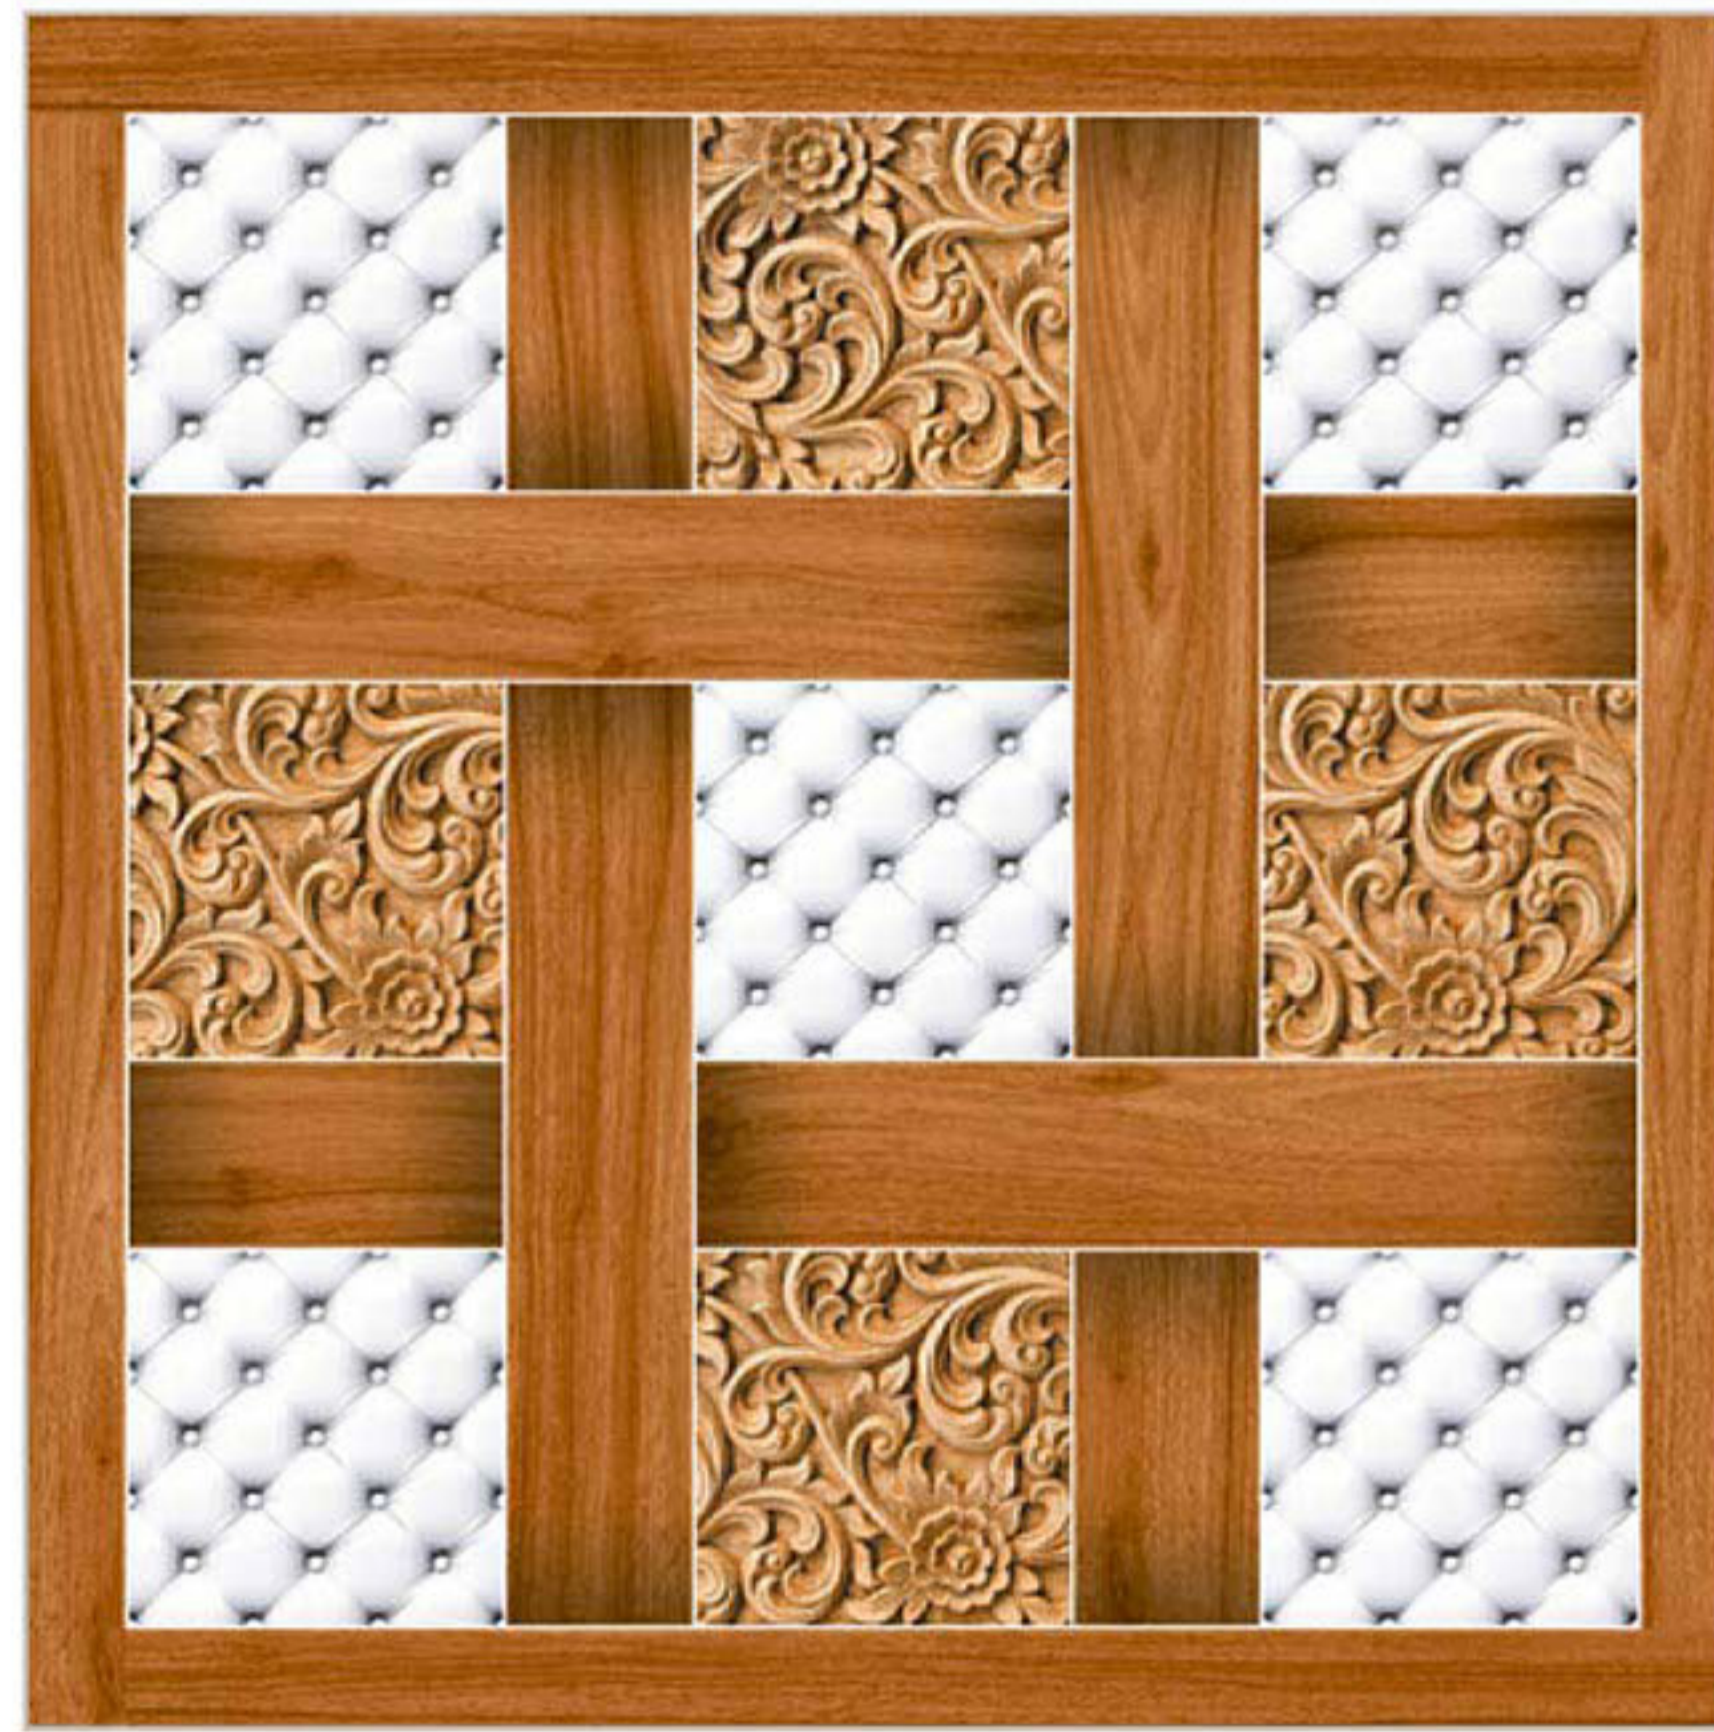

FINISH
Matt

SIZE
600x600mm

TYPE
Floor

SERIES
Galicha

403

404