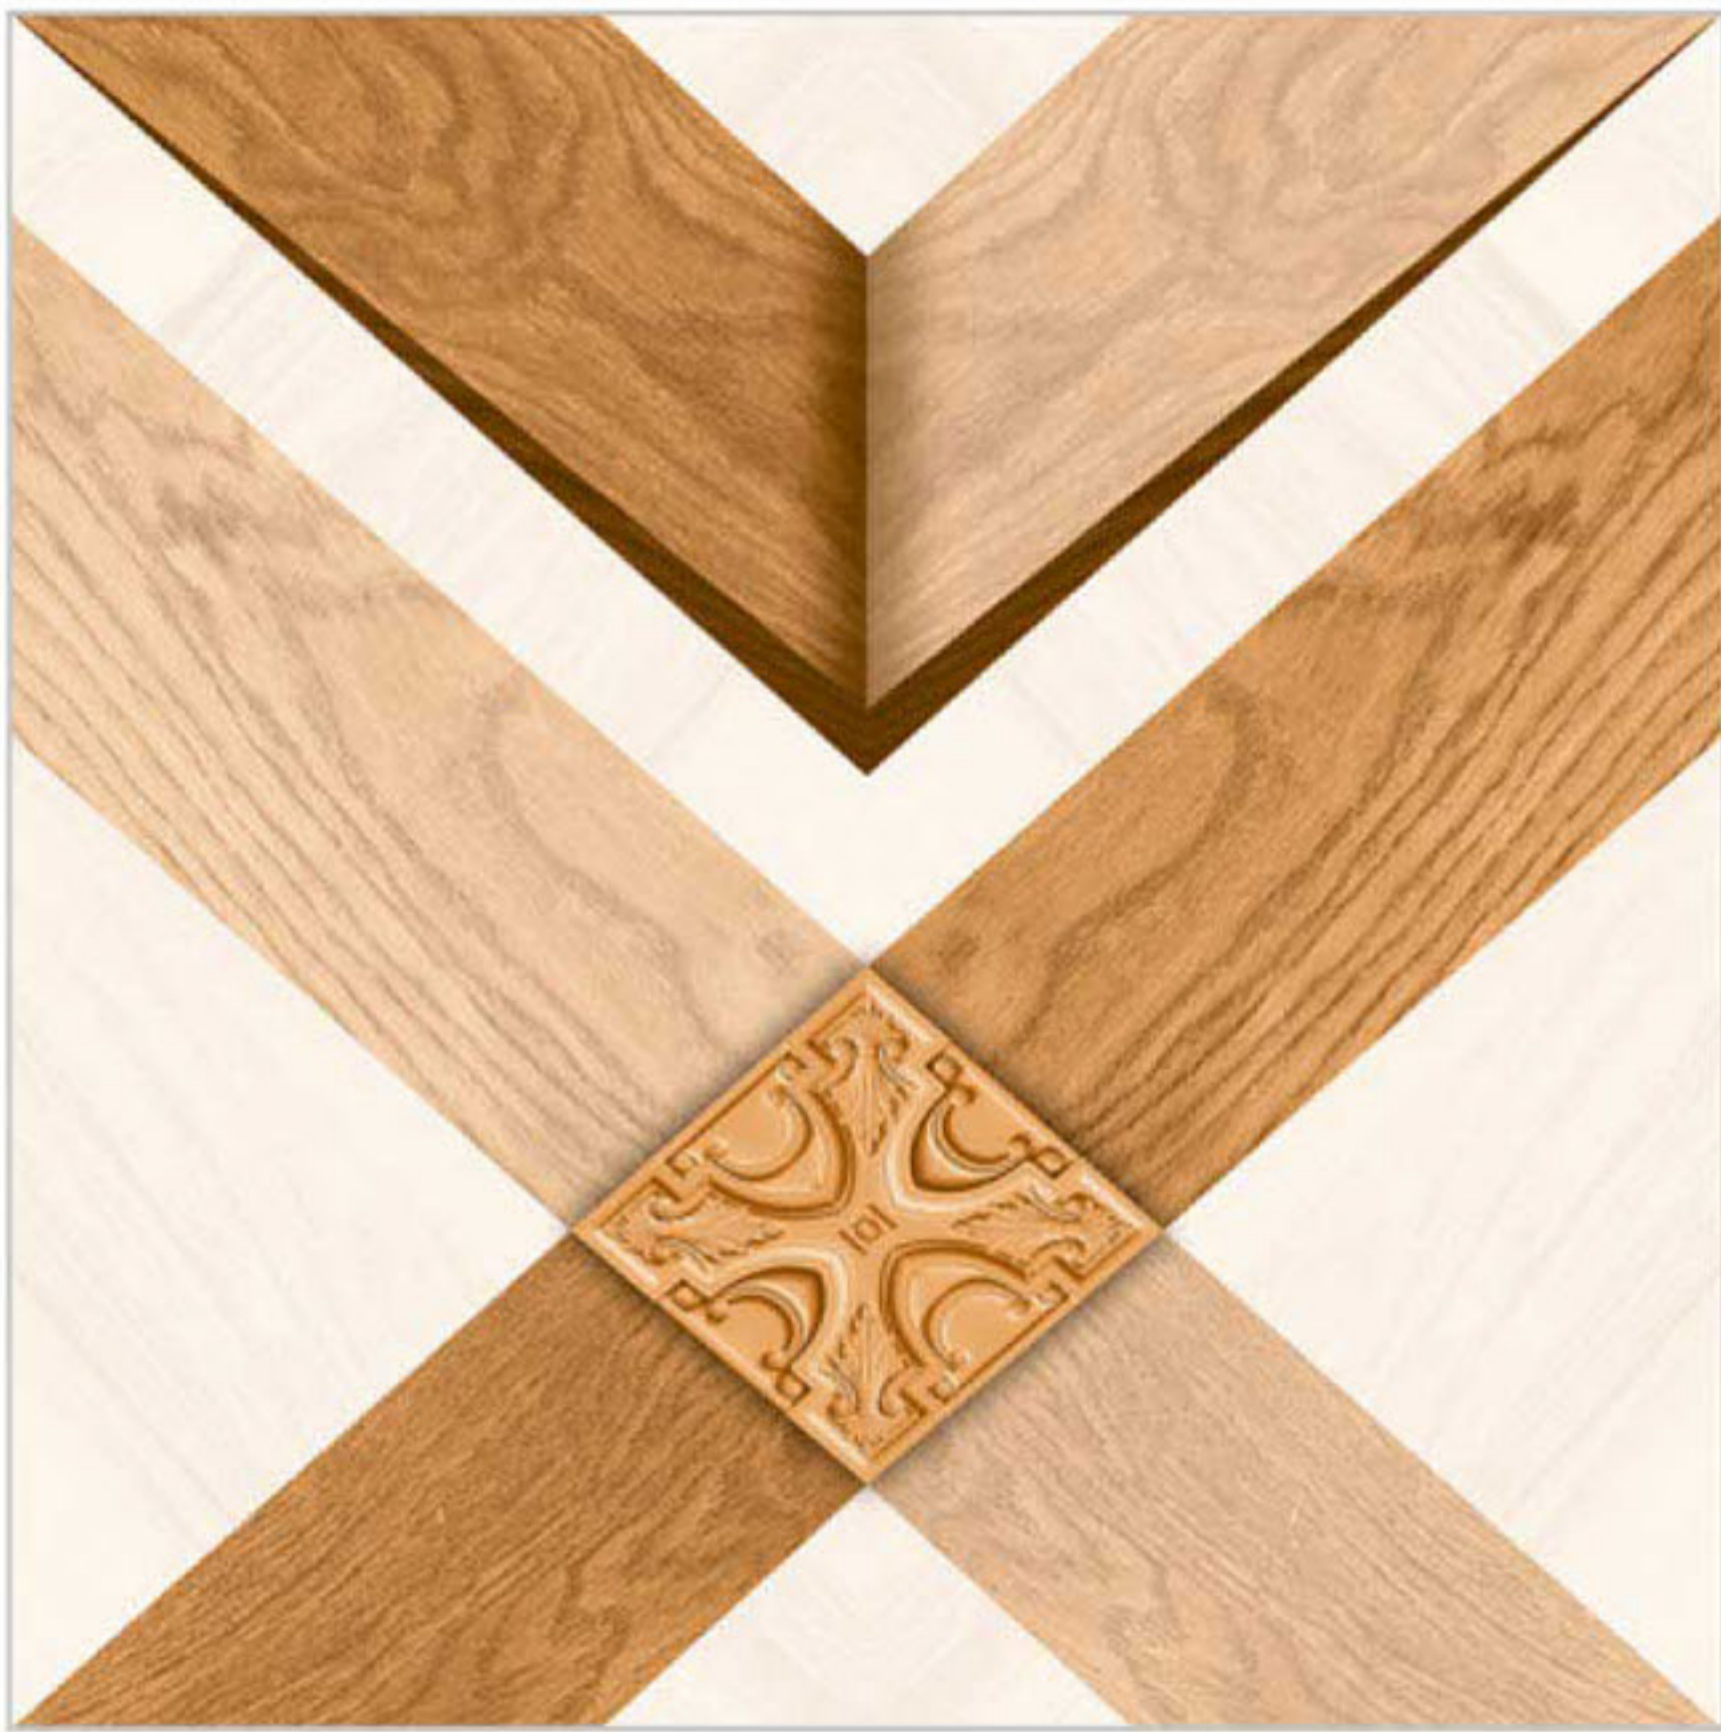

434

FINISH
Matt

SIZE
600x600mm

TYPE
Floor

SERIES
Galicha

423

424

447