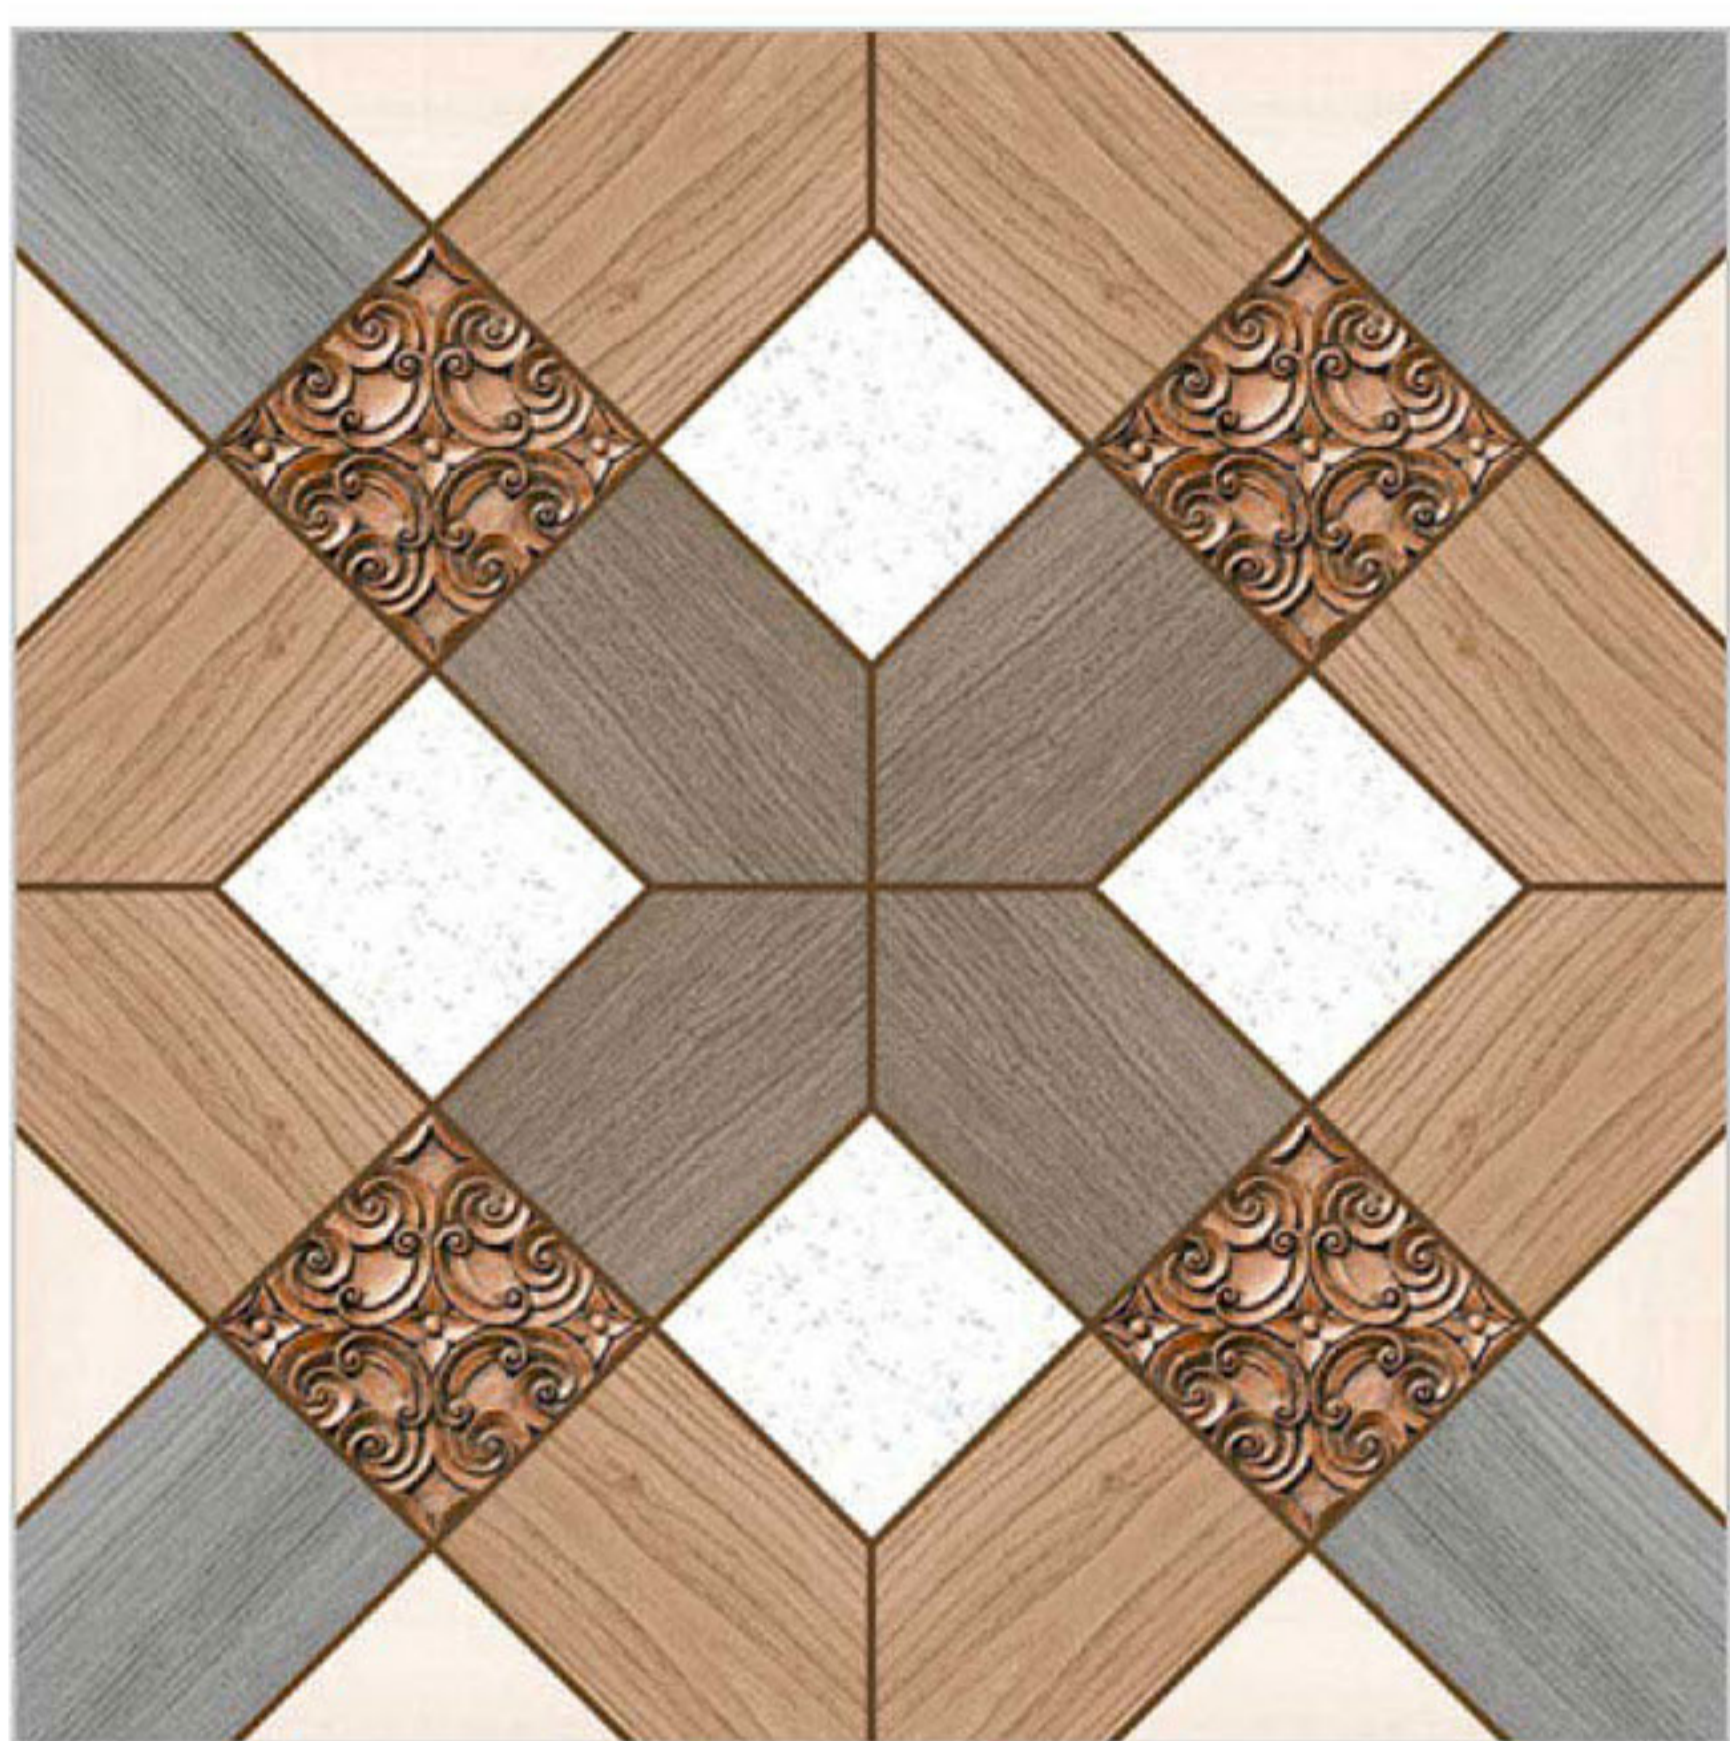

FINISH
Matt

SIZE
600x600mm

TYPE
Floor

SERIES
Galicha

129

130

131

132

133

134

135

136

137