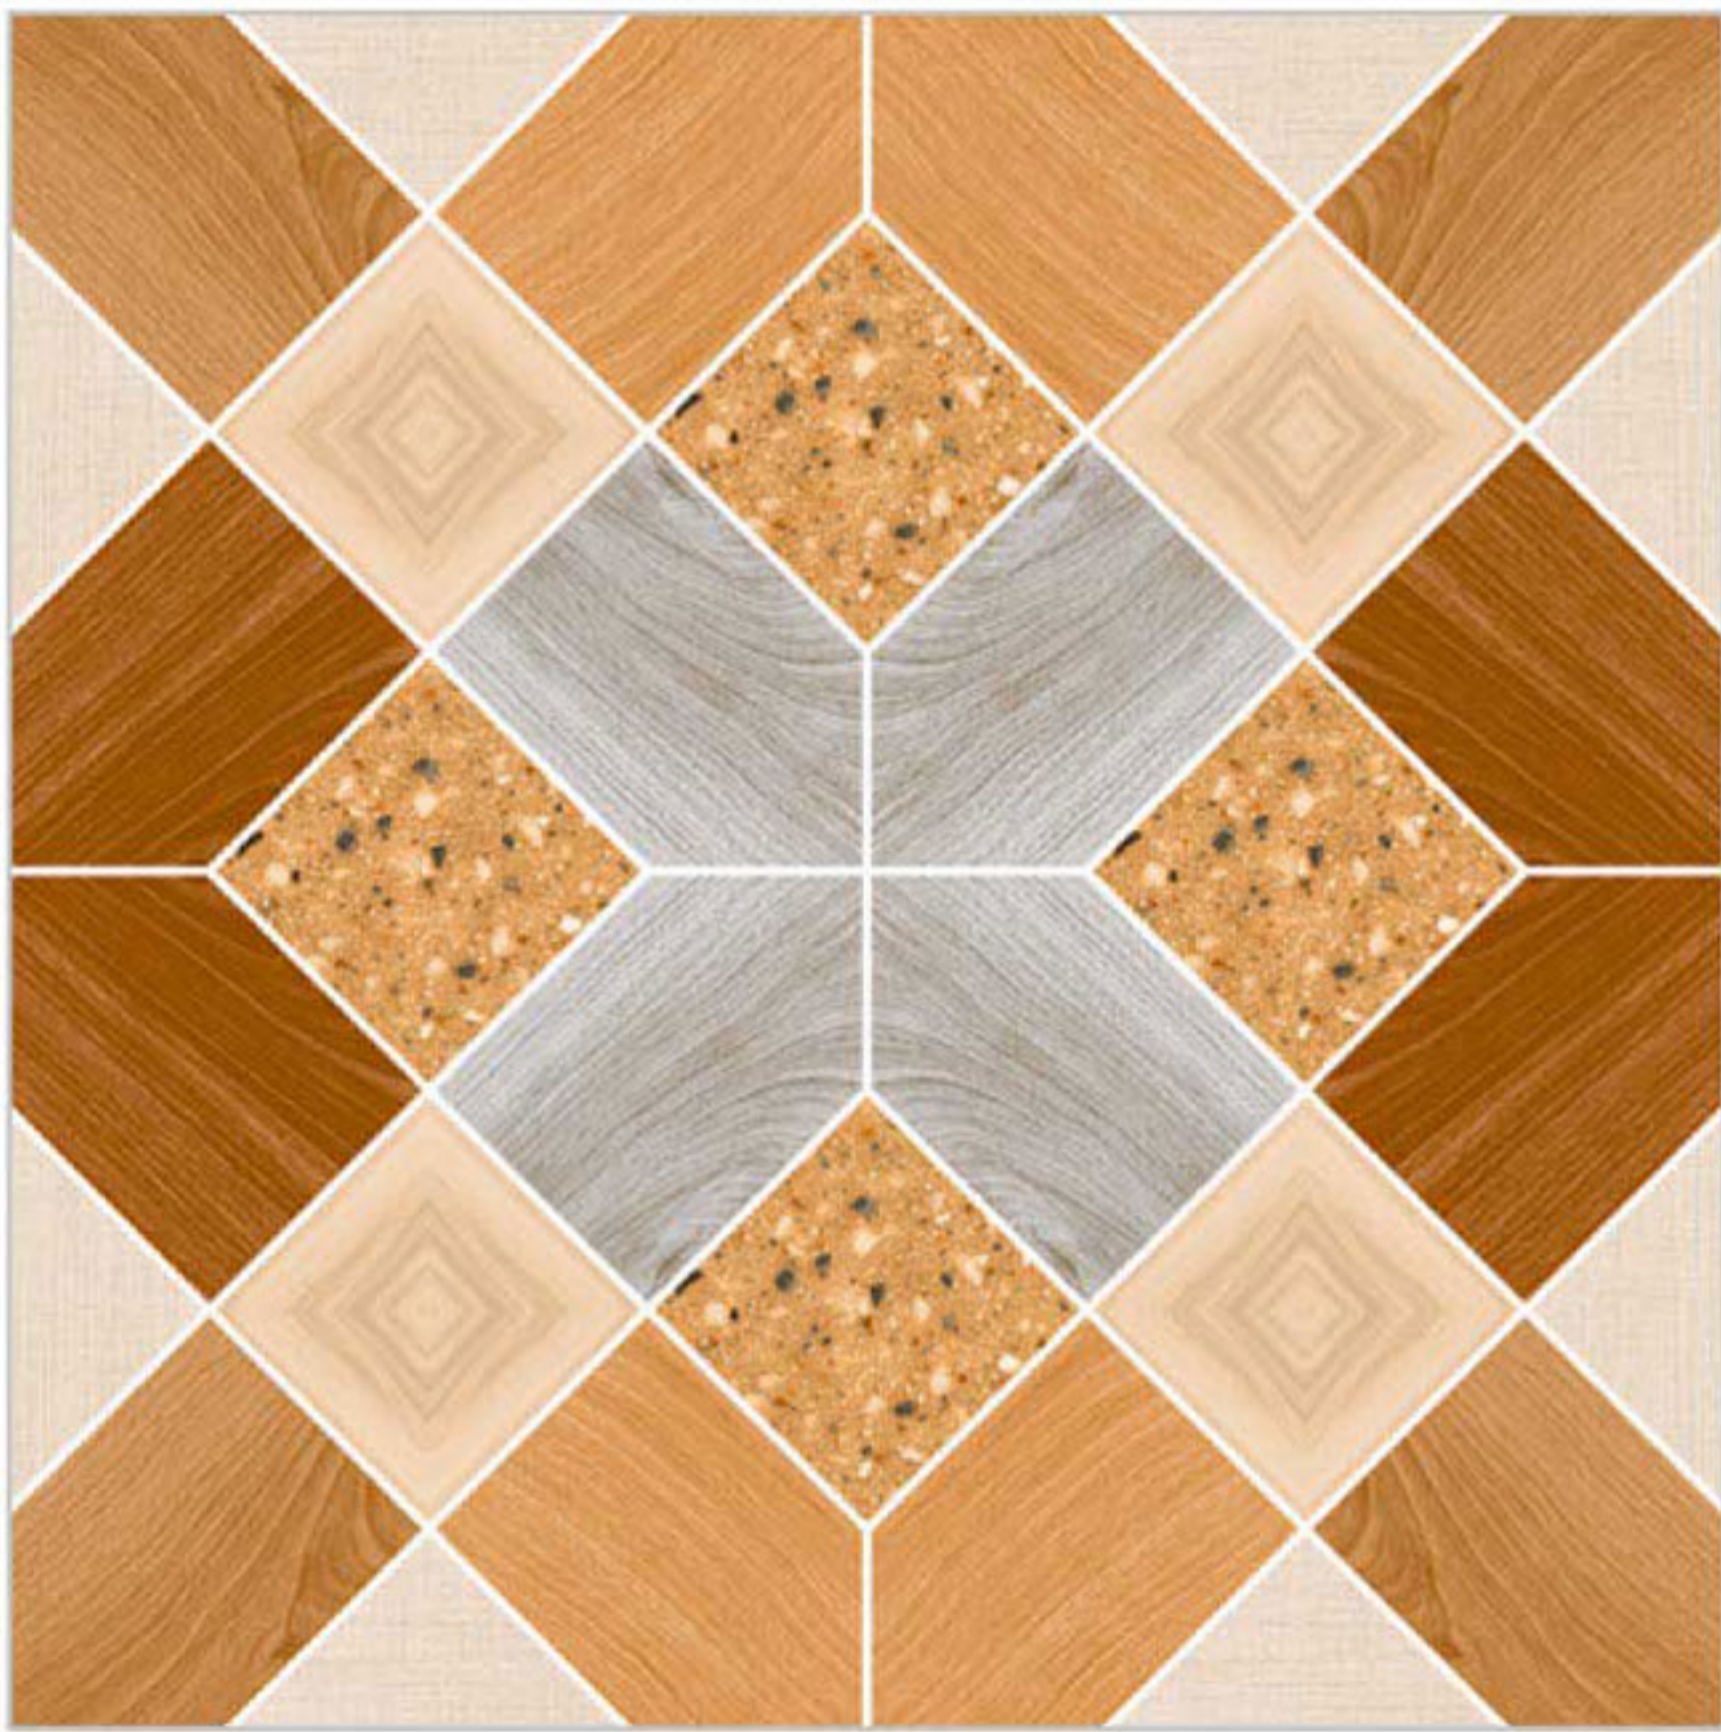

FINISH
Matt

SIZE
600x600mm

TYPE
Floor

SERIES
Galicha

138