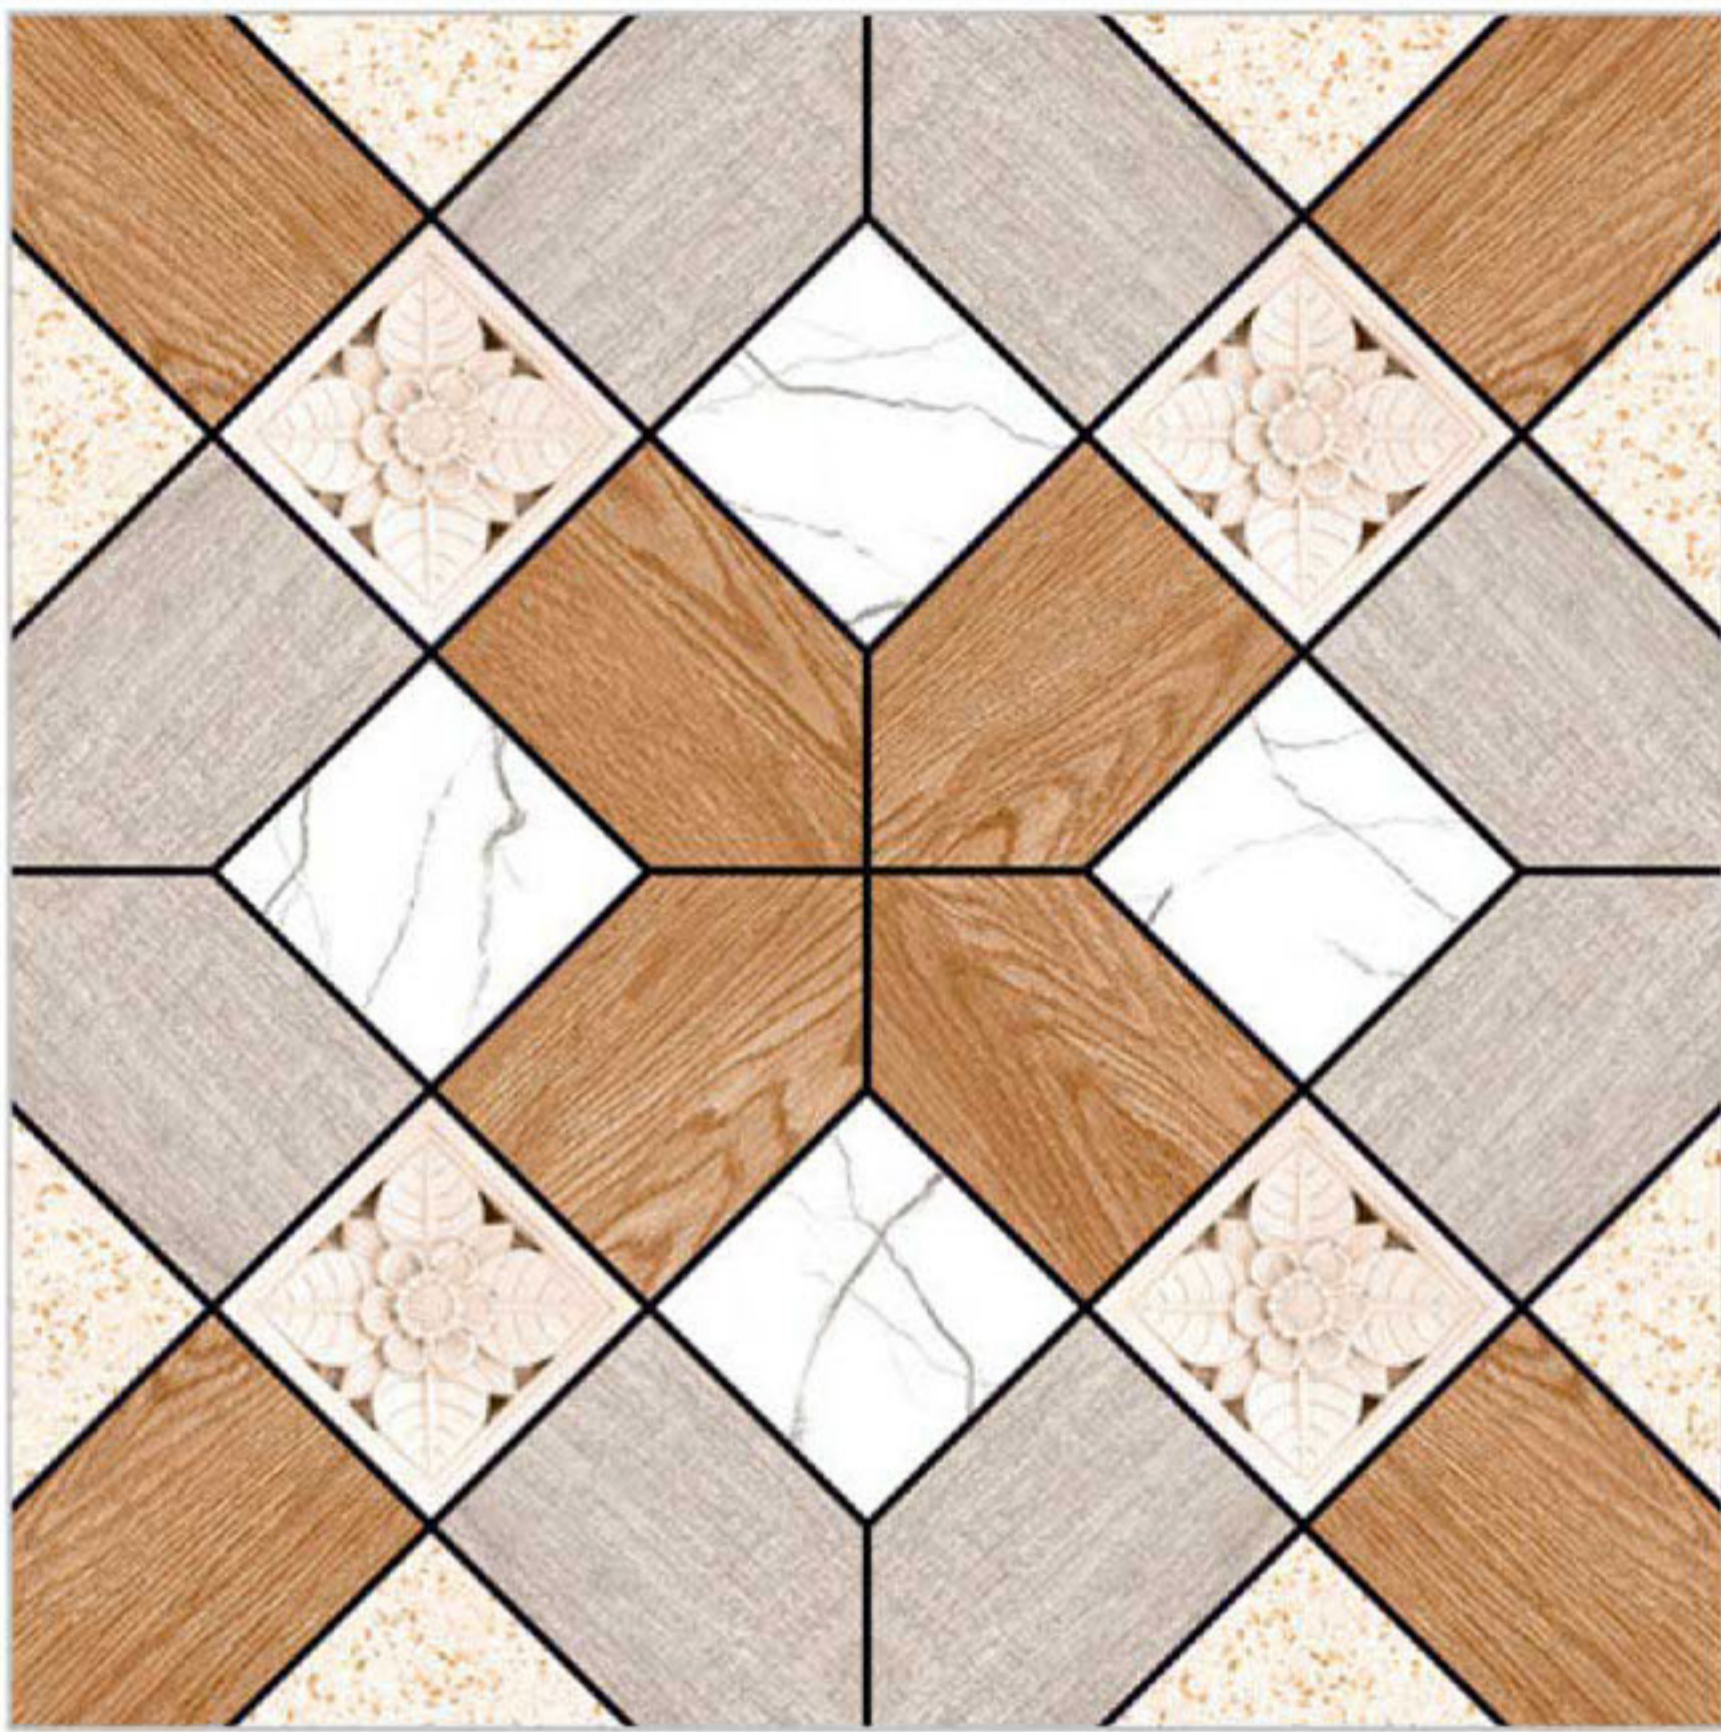

This is how we care and bring smiles to our valuable customer

FINISH
Matt

SIZE
600x600mm

TYPE
Floor

SERIES
Galicha

126

127

128