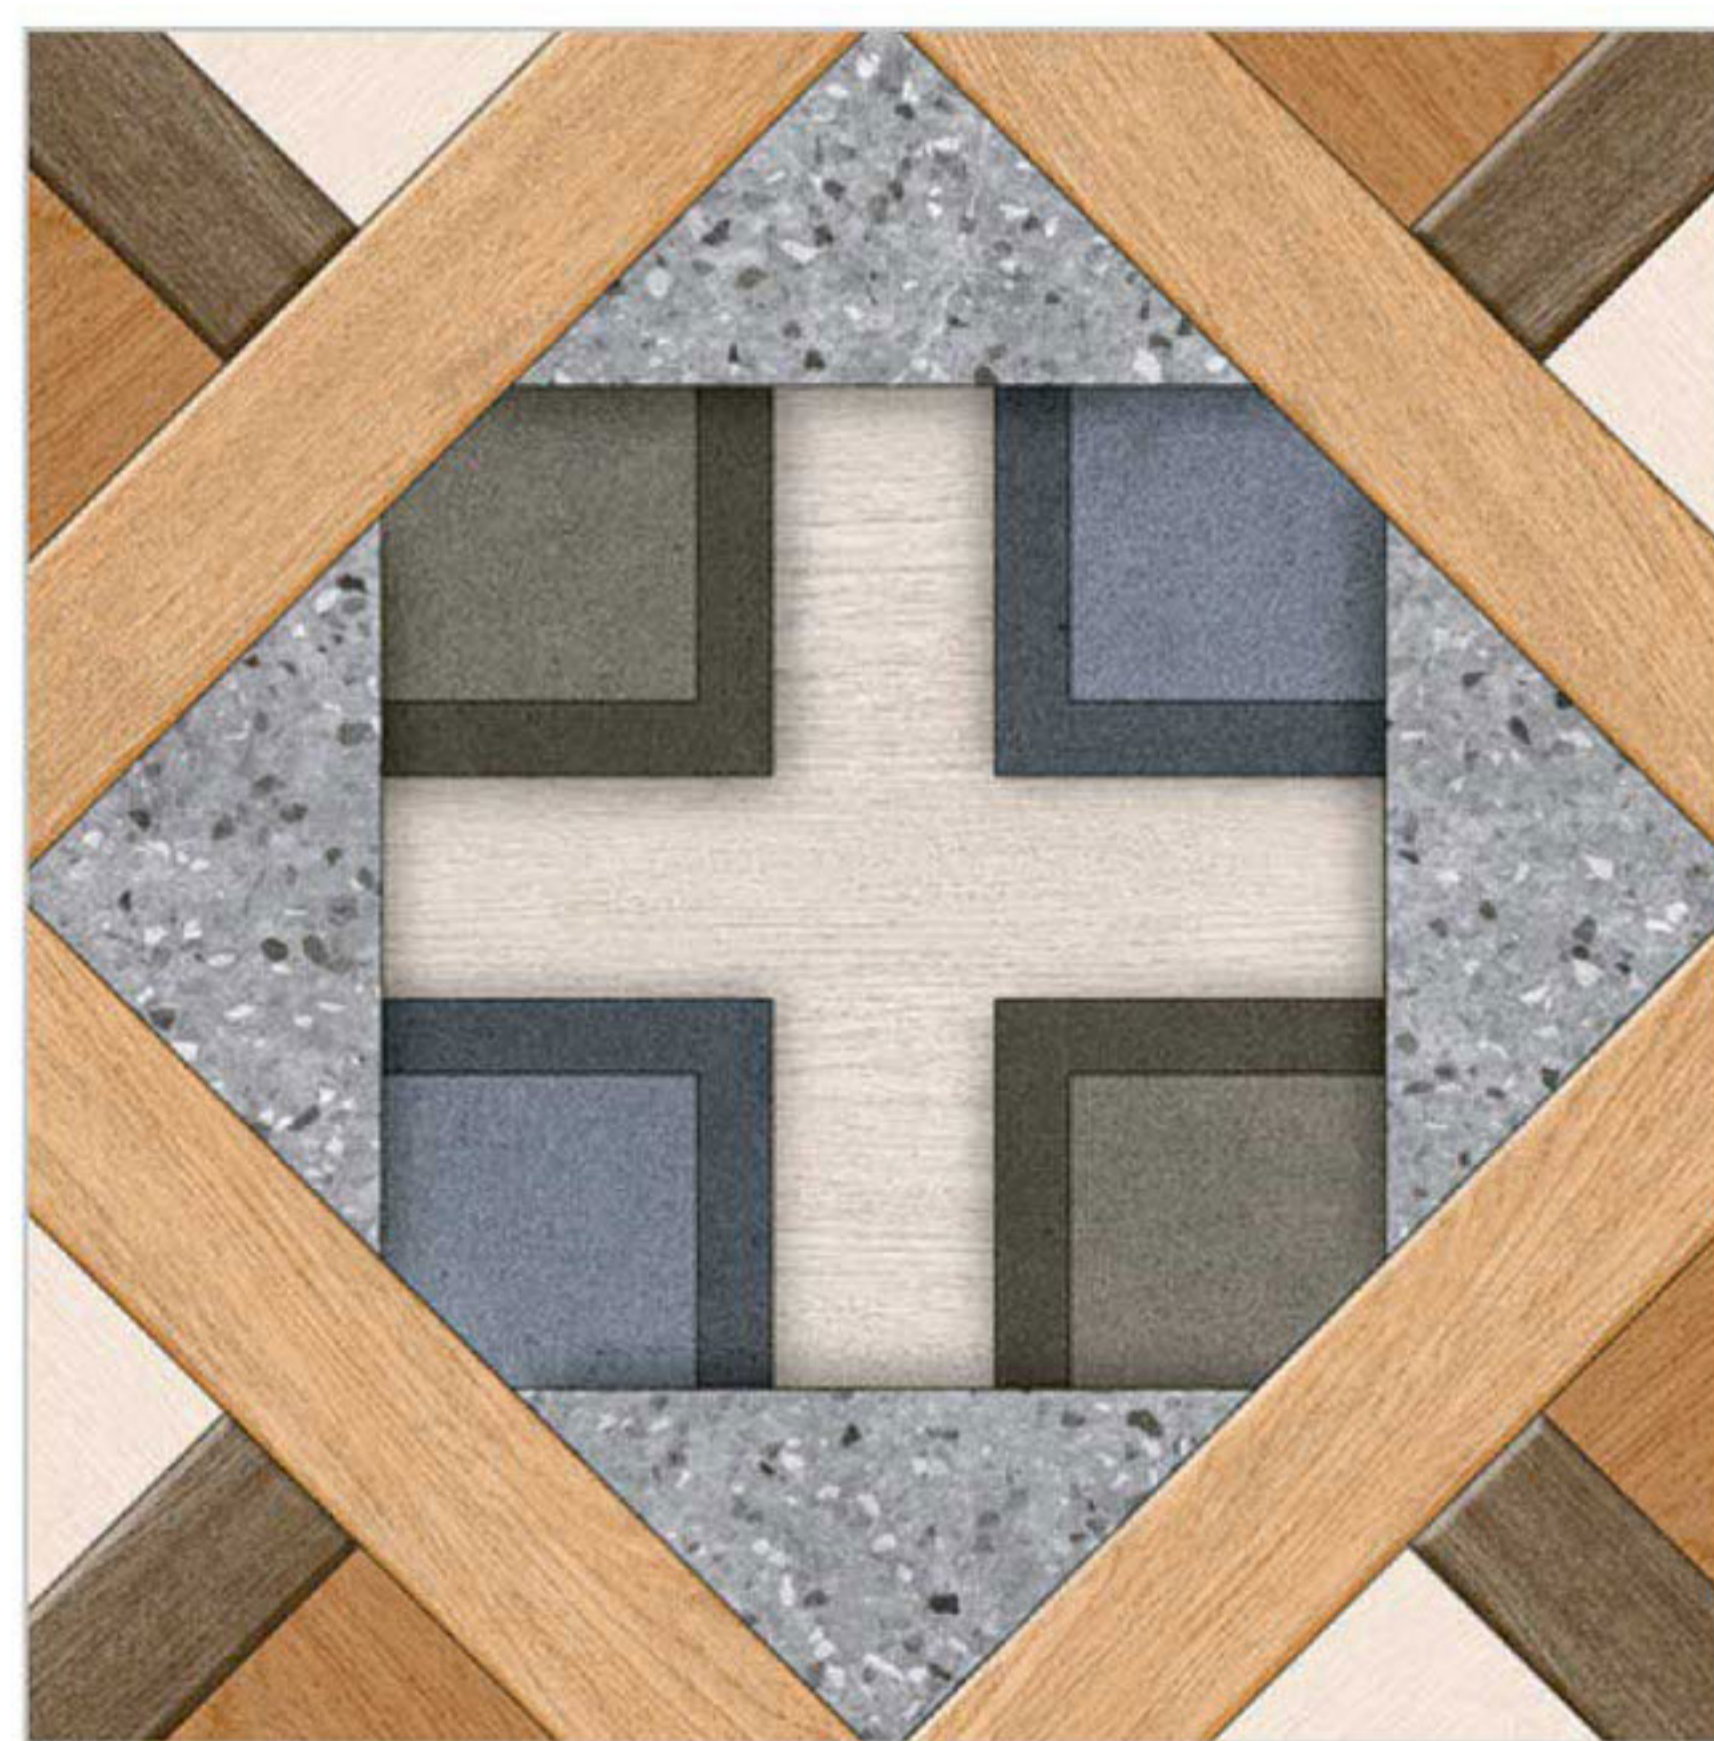

FINISH
Matt

SIZE
600x600mm

TYPE
Floor

SERIES
Galicha

439

441

444

445

446

448

449

450

451