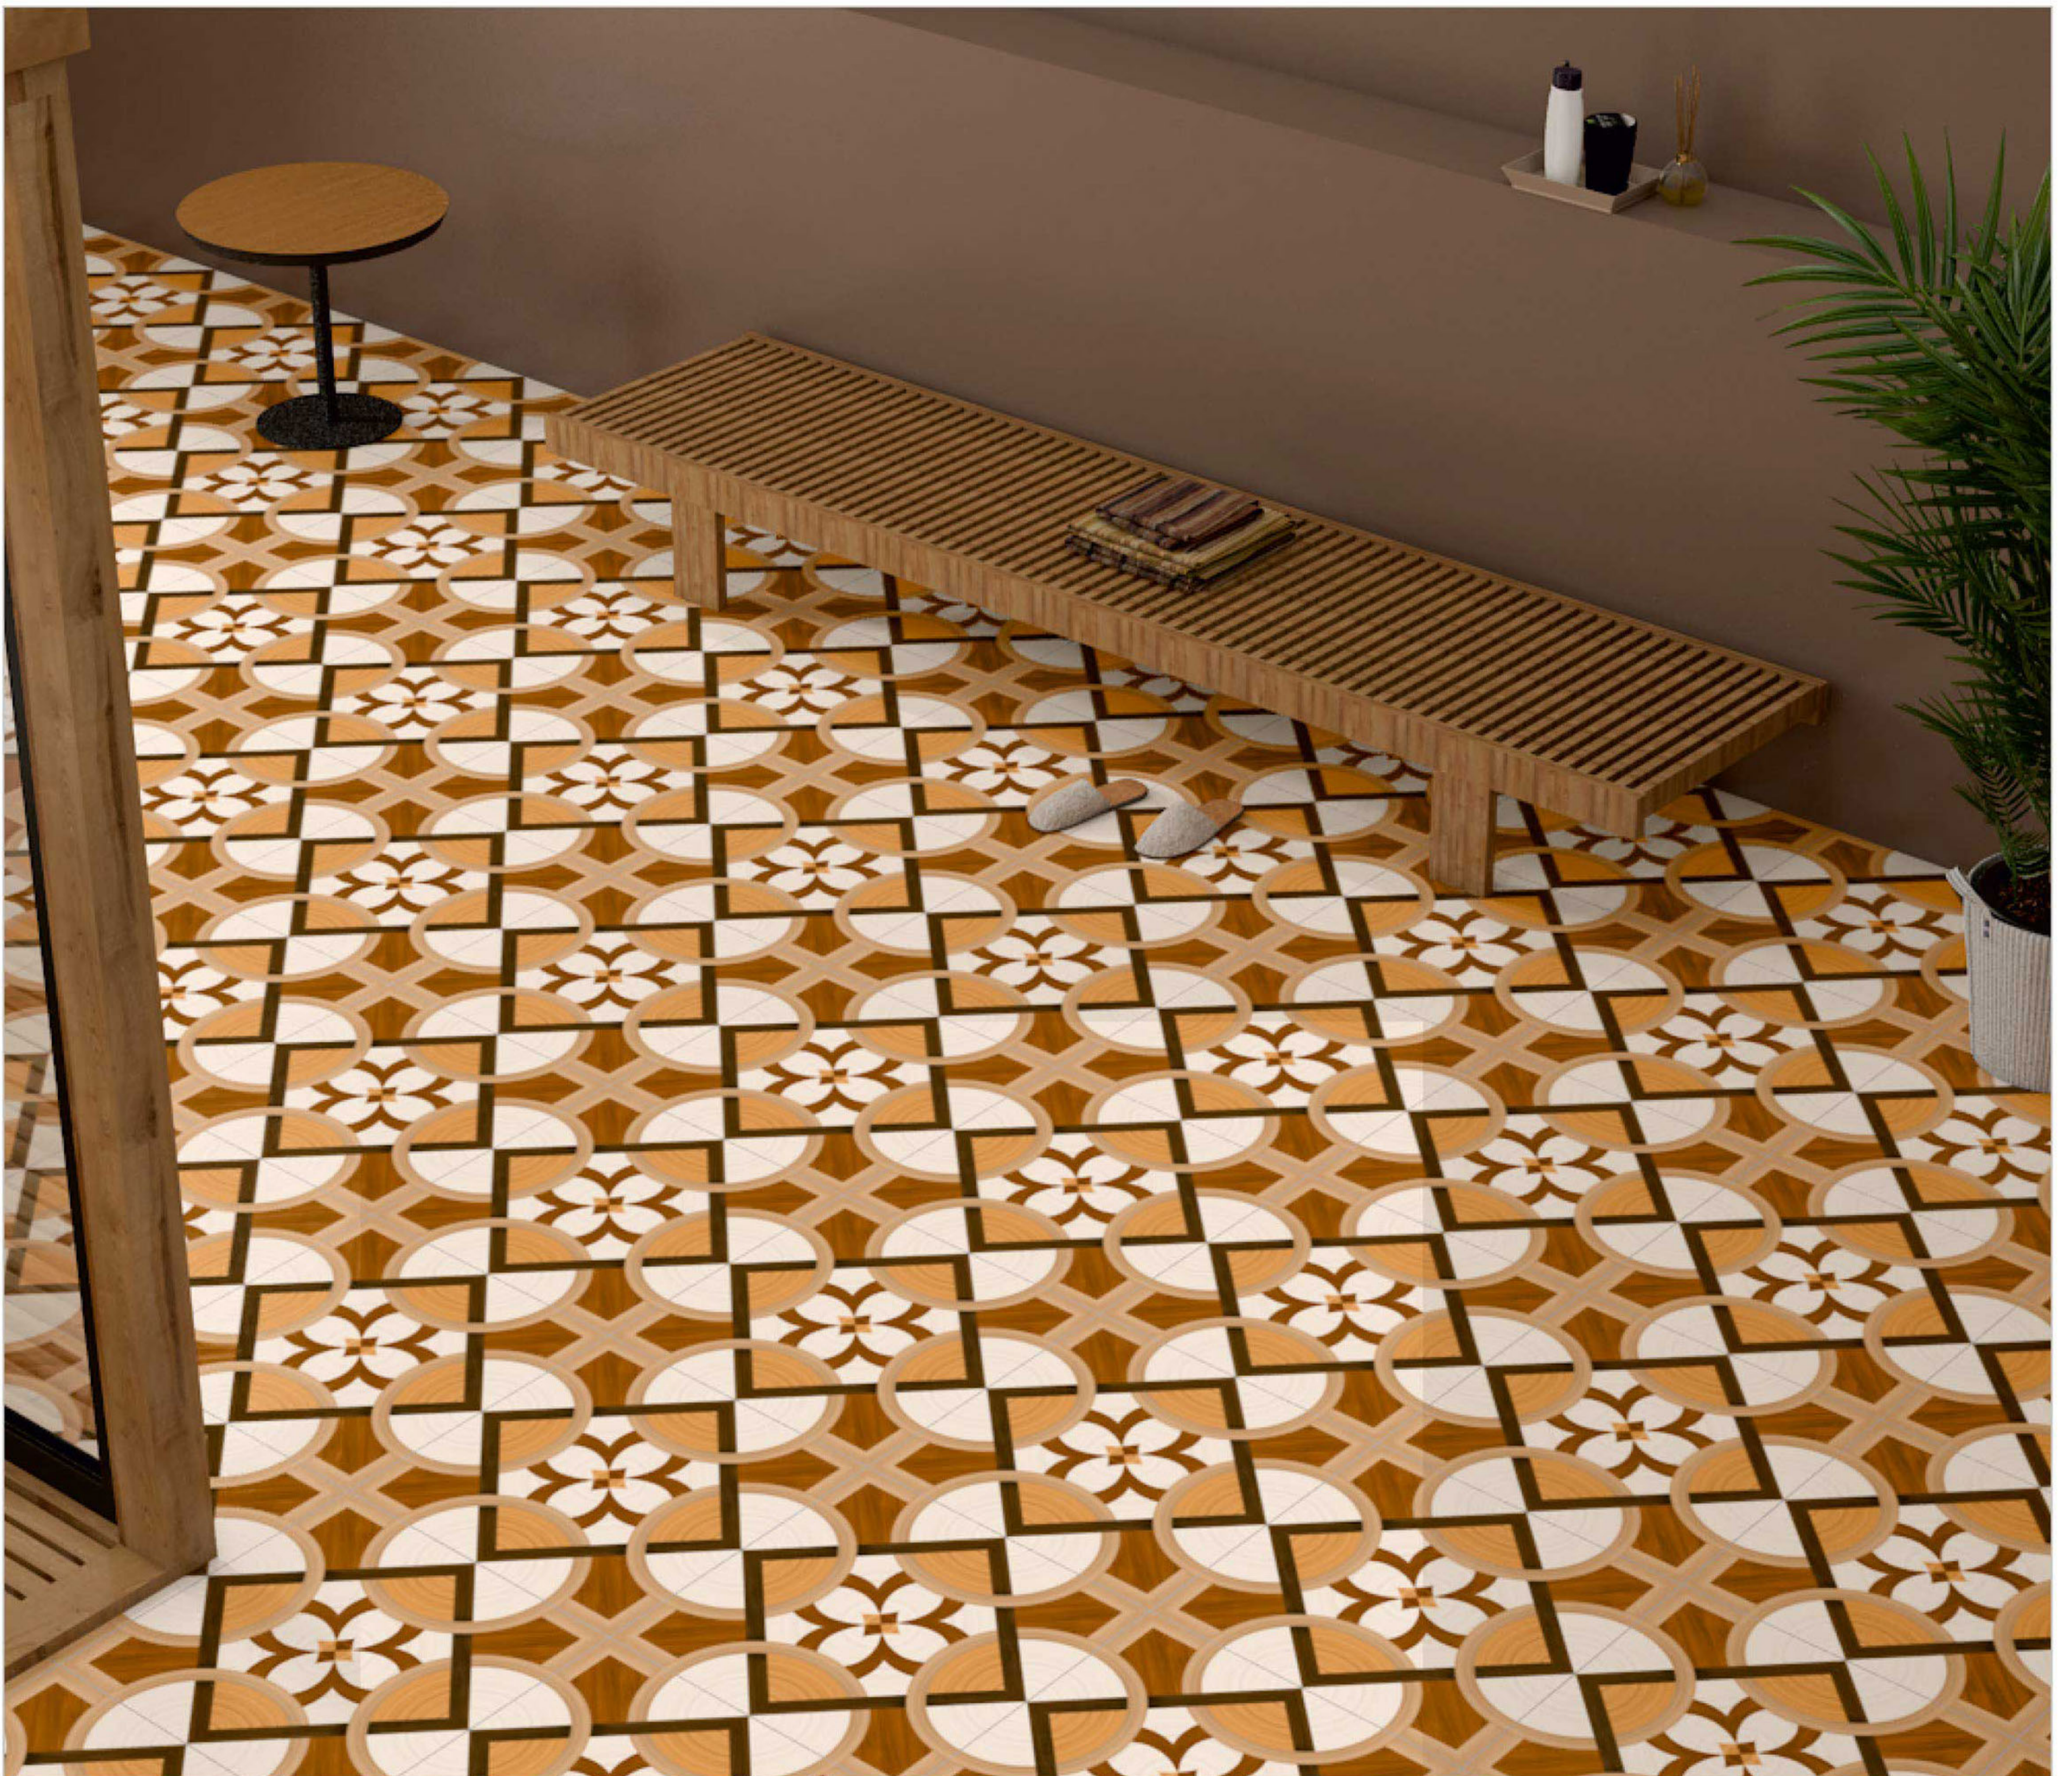

406

407

FINISH
Matt

SIZE
600x600mm

TYPE
Floor

SERIES
Galicha

409

410