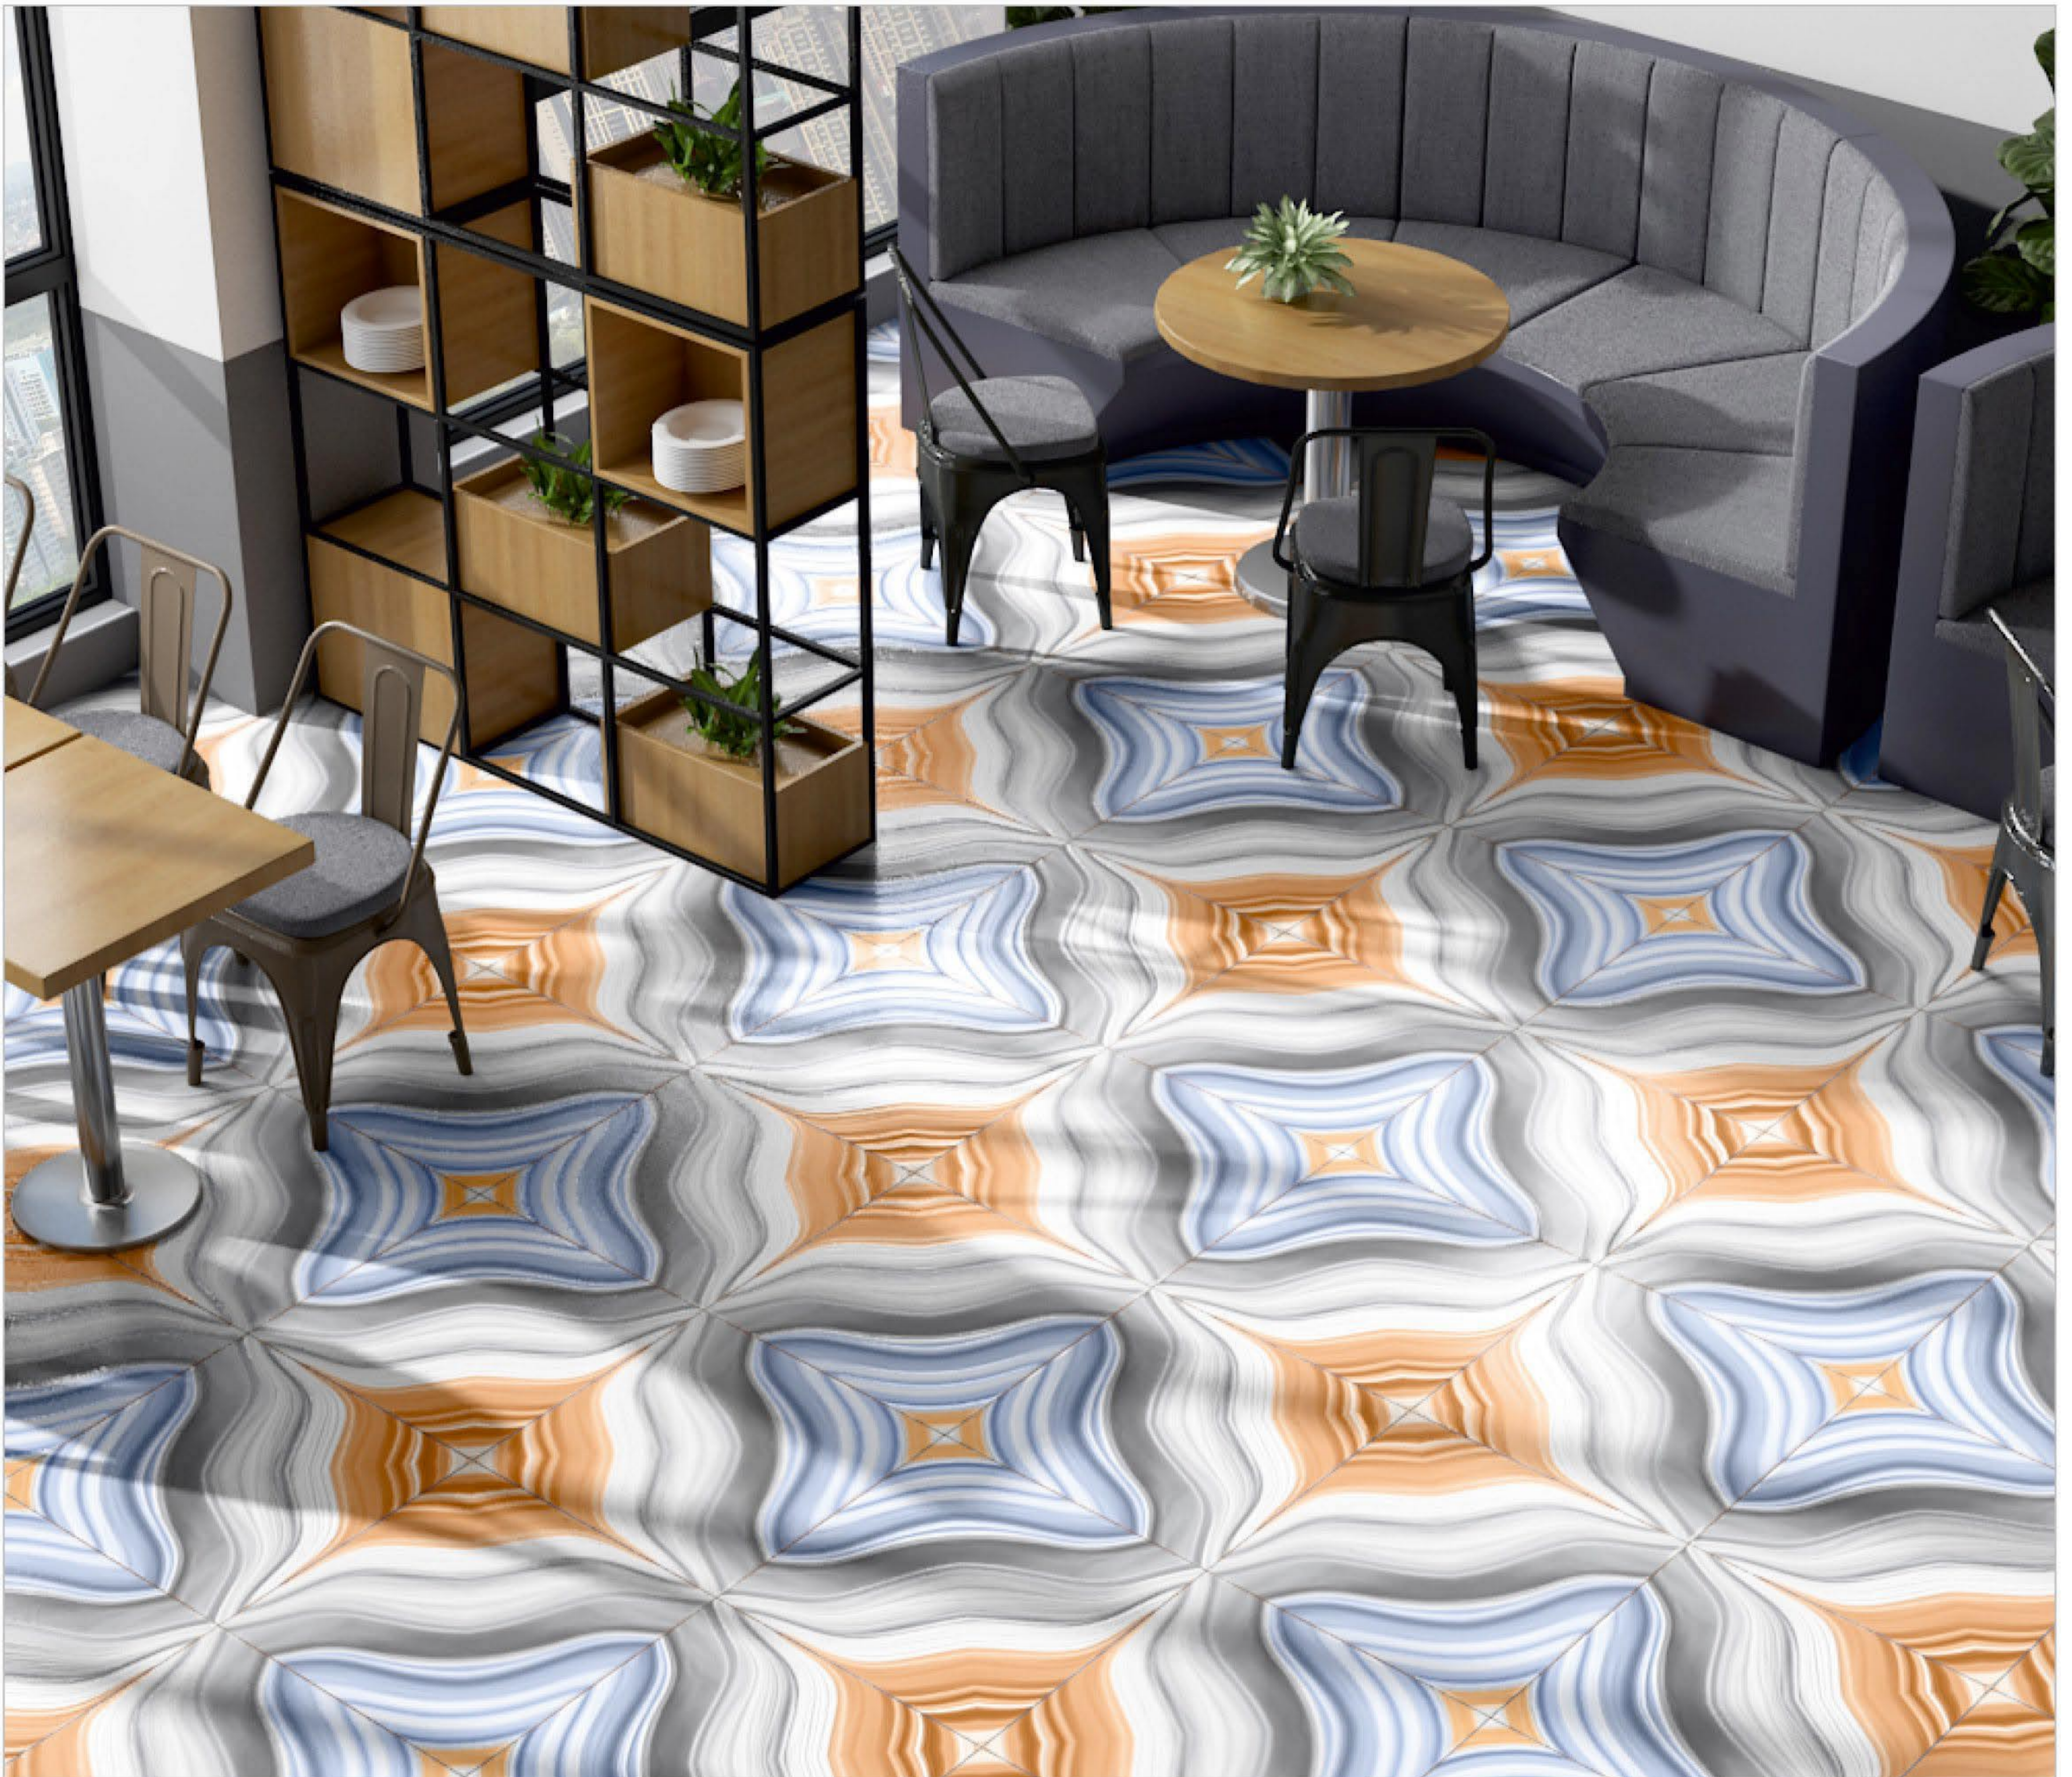

FINISH
Matt

SIZE
600x600mm

TYPE
Floor

SERIES
Book Match

354

355