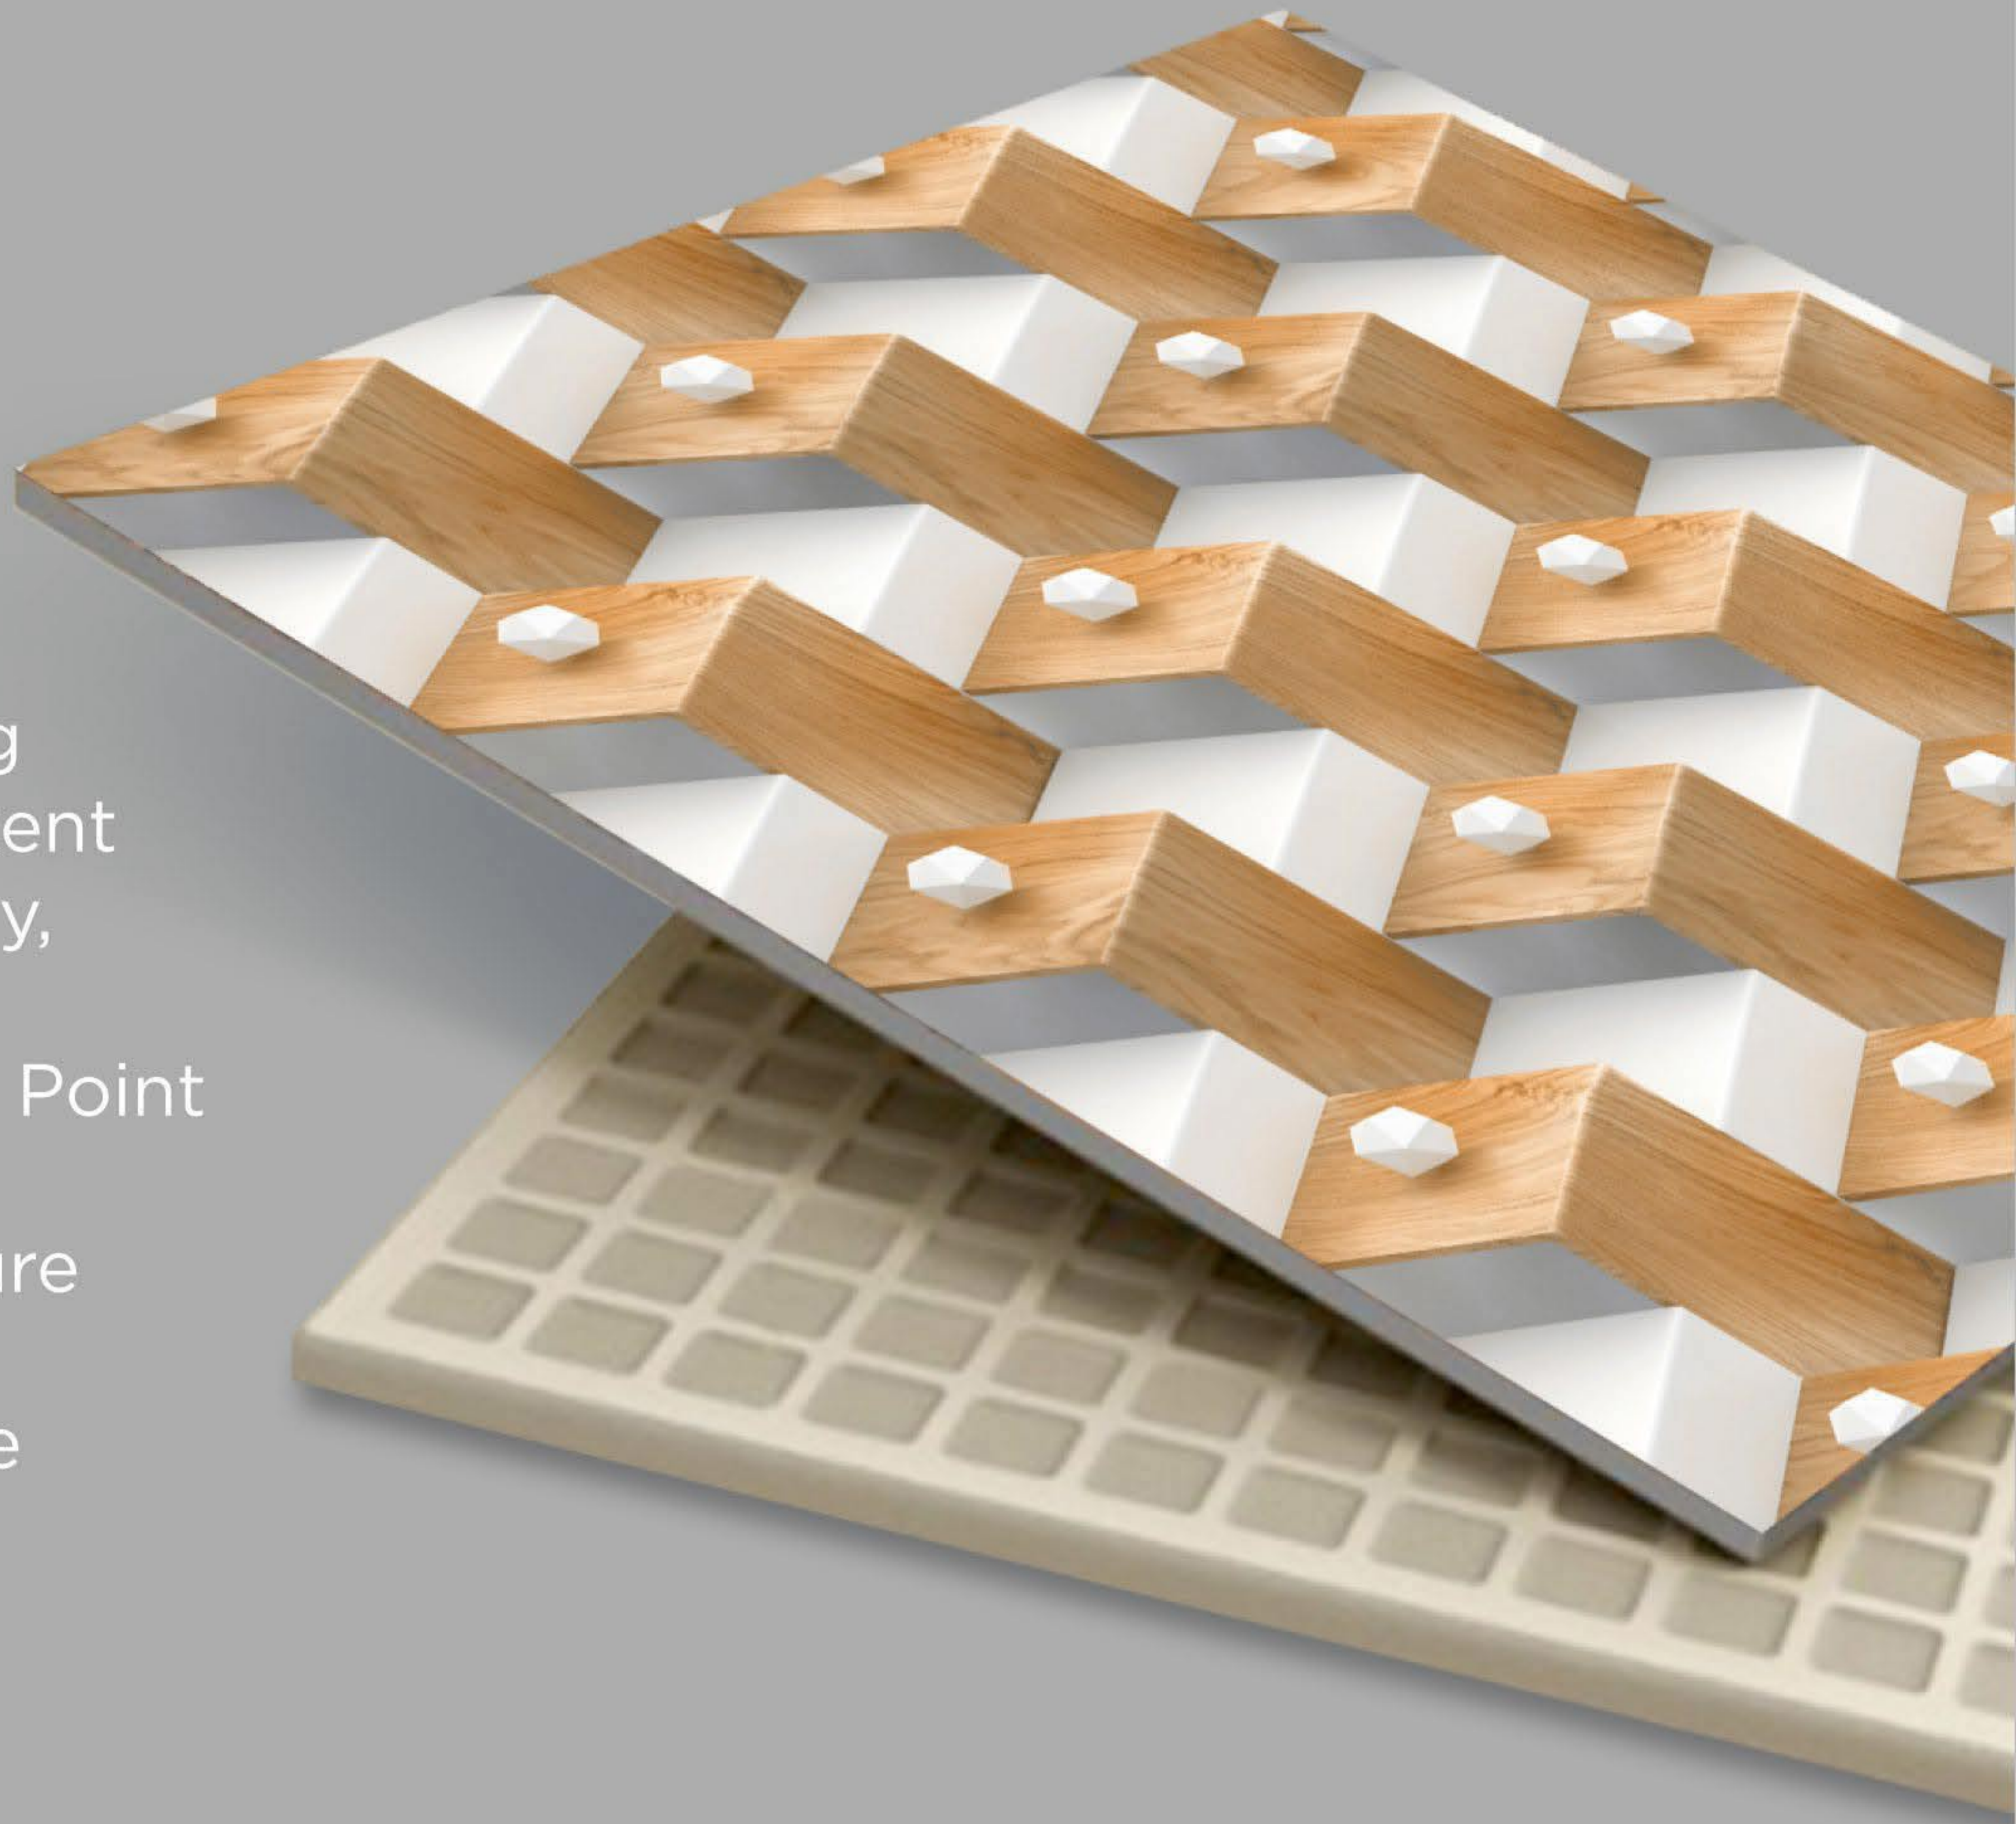

15 Years
Legacy

3D Matt Collection

600x600mm

We **care** and make
Luxurious
Experience
for you

THE CRUISE OF LUXURY BEGINS HERE

600X600MM | PORCELAIN TILES

3D *Series*

Tiles is designed for streaming and rendering massive geospatial content such as Photogrammetry, Buildings, BIM/CAD, Instanced Features, and Point Clouds. It defines a hierarchical data structure and a set of tile formats which deliver renderable content.

TILE FEATURES

DIGITAL
PRINTING

IMPORTED
SUPER GLAZE

ZERO
MAINTENANCE

ECO
FRIENDLY

SUITABLE
FOR FLOOR

RANDOM
DESIGN

EASY TO
CLEAN