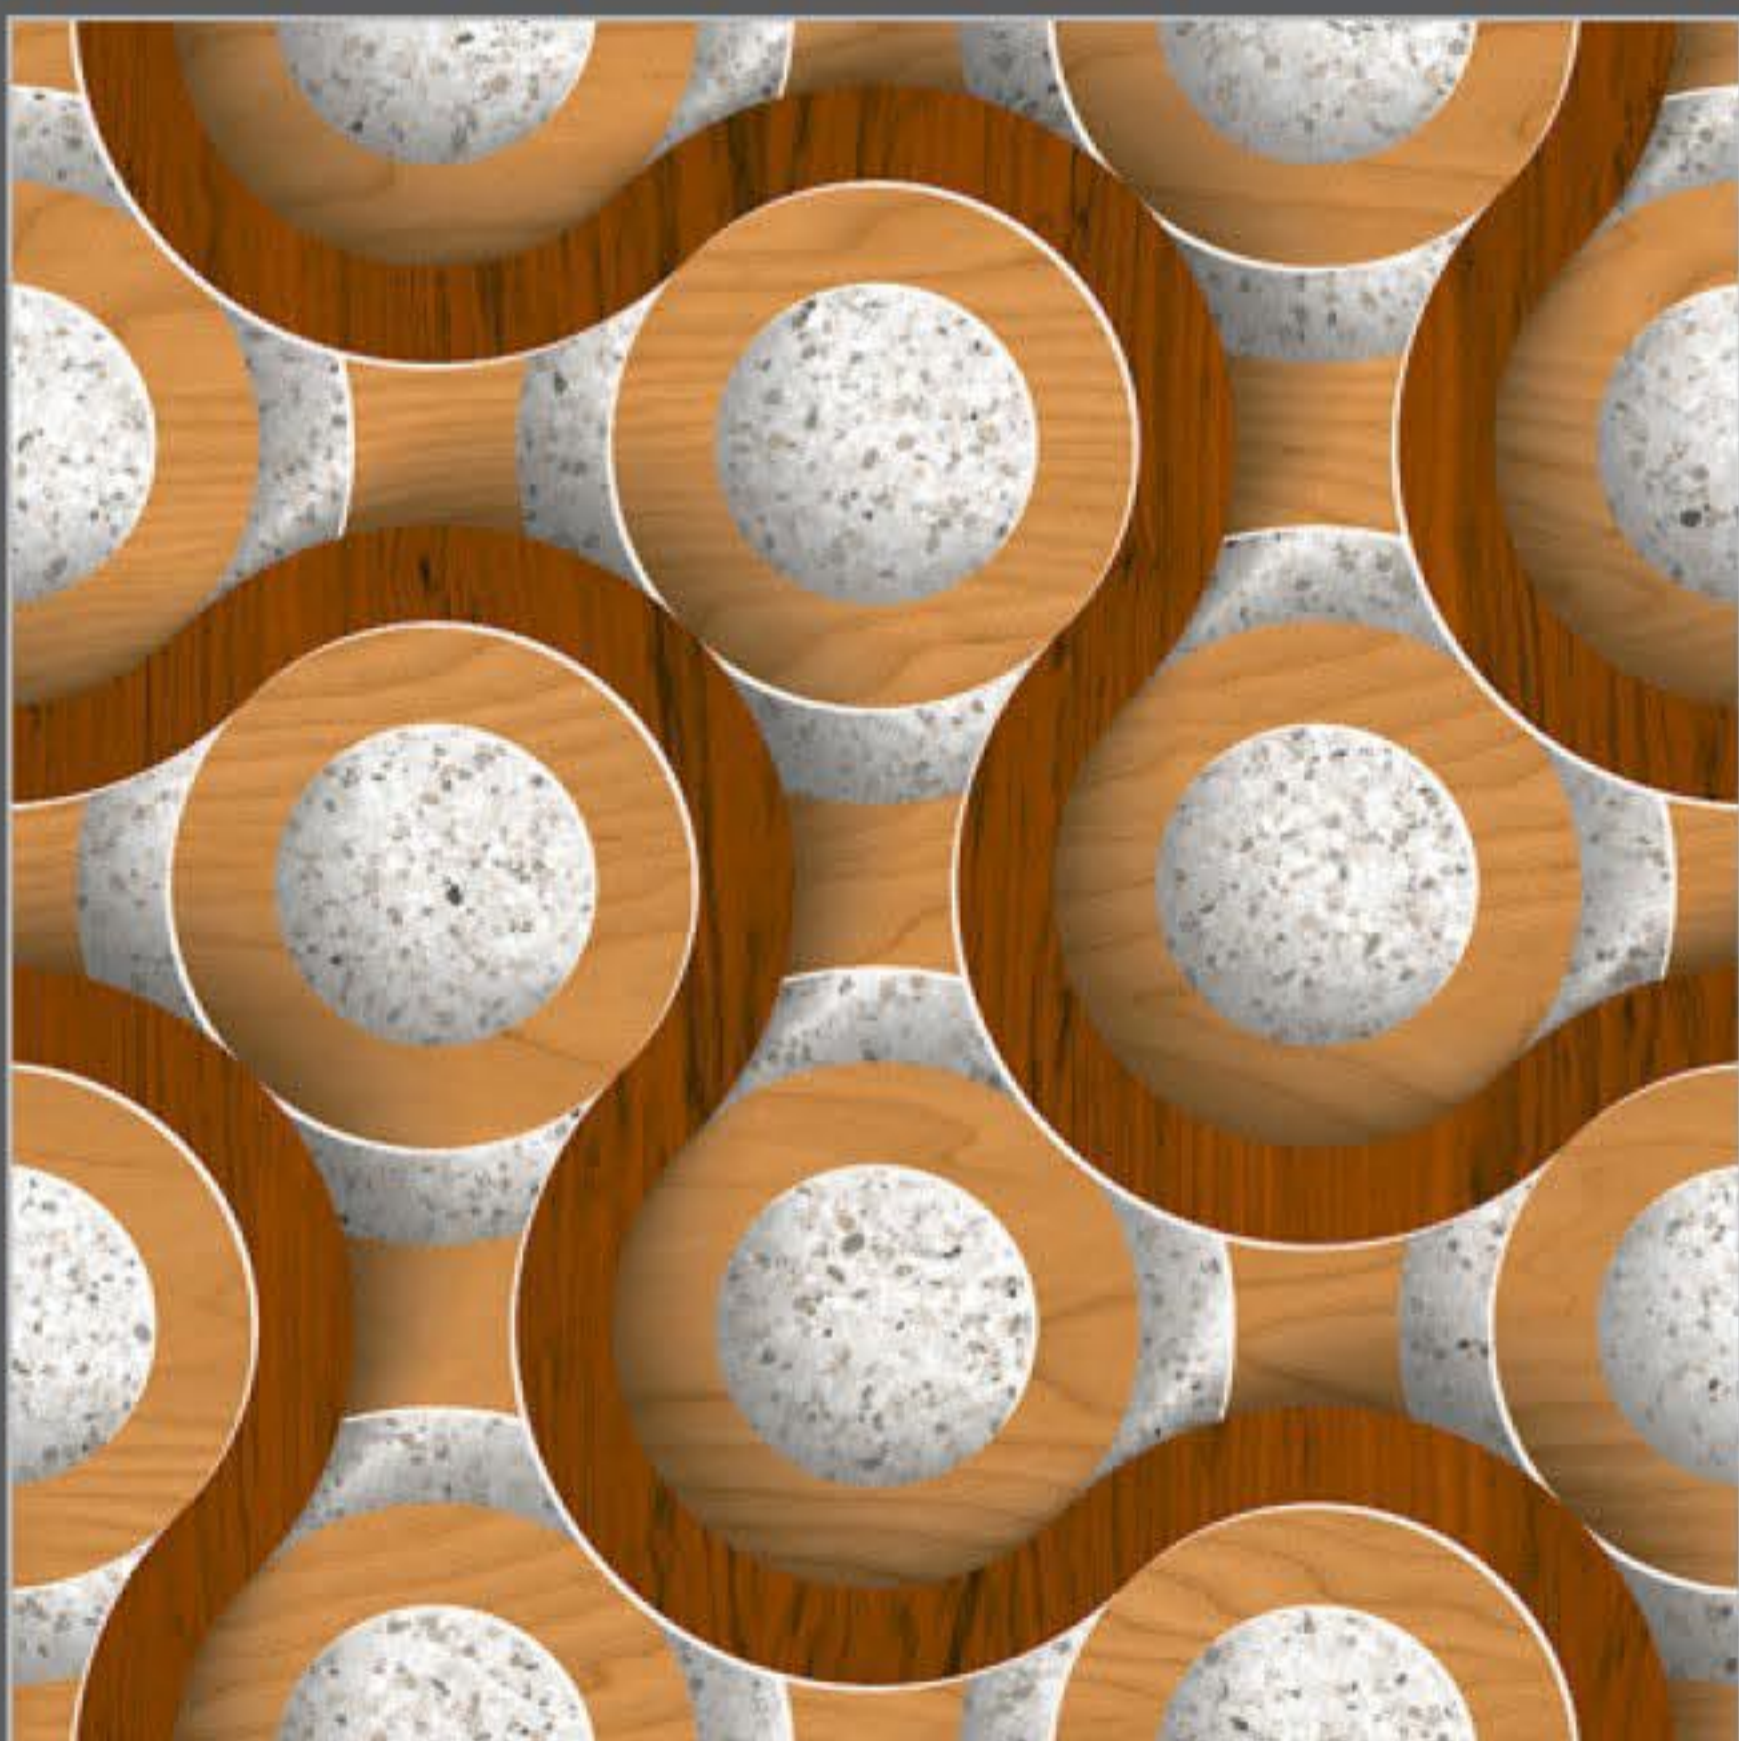

FINISH
Matt

SIZE
600x600mm

TYPE
Floor

SERIES
3D

312

313

314

315